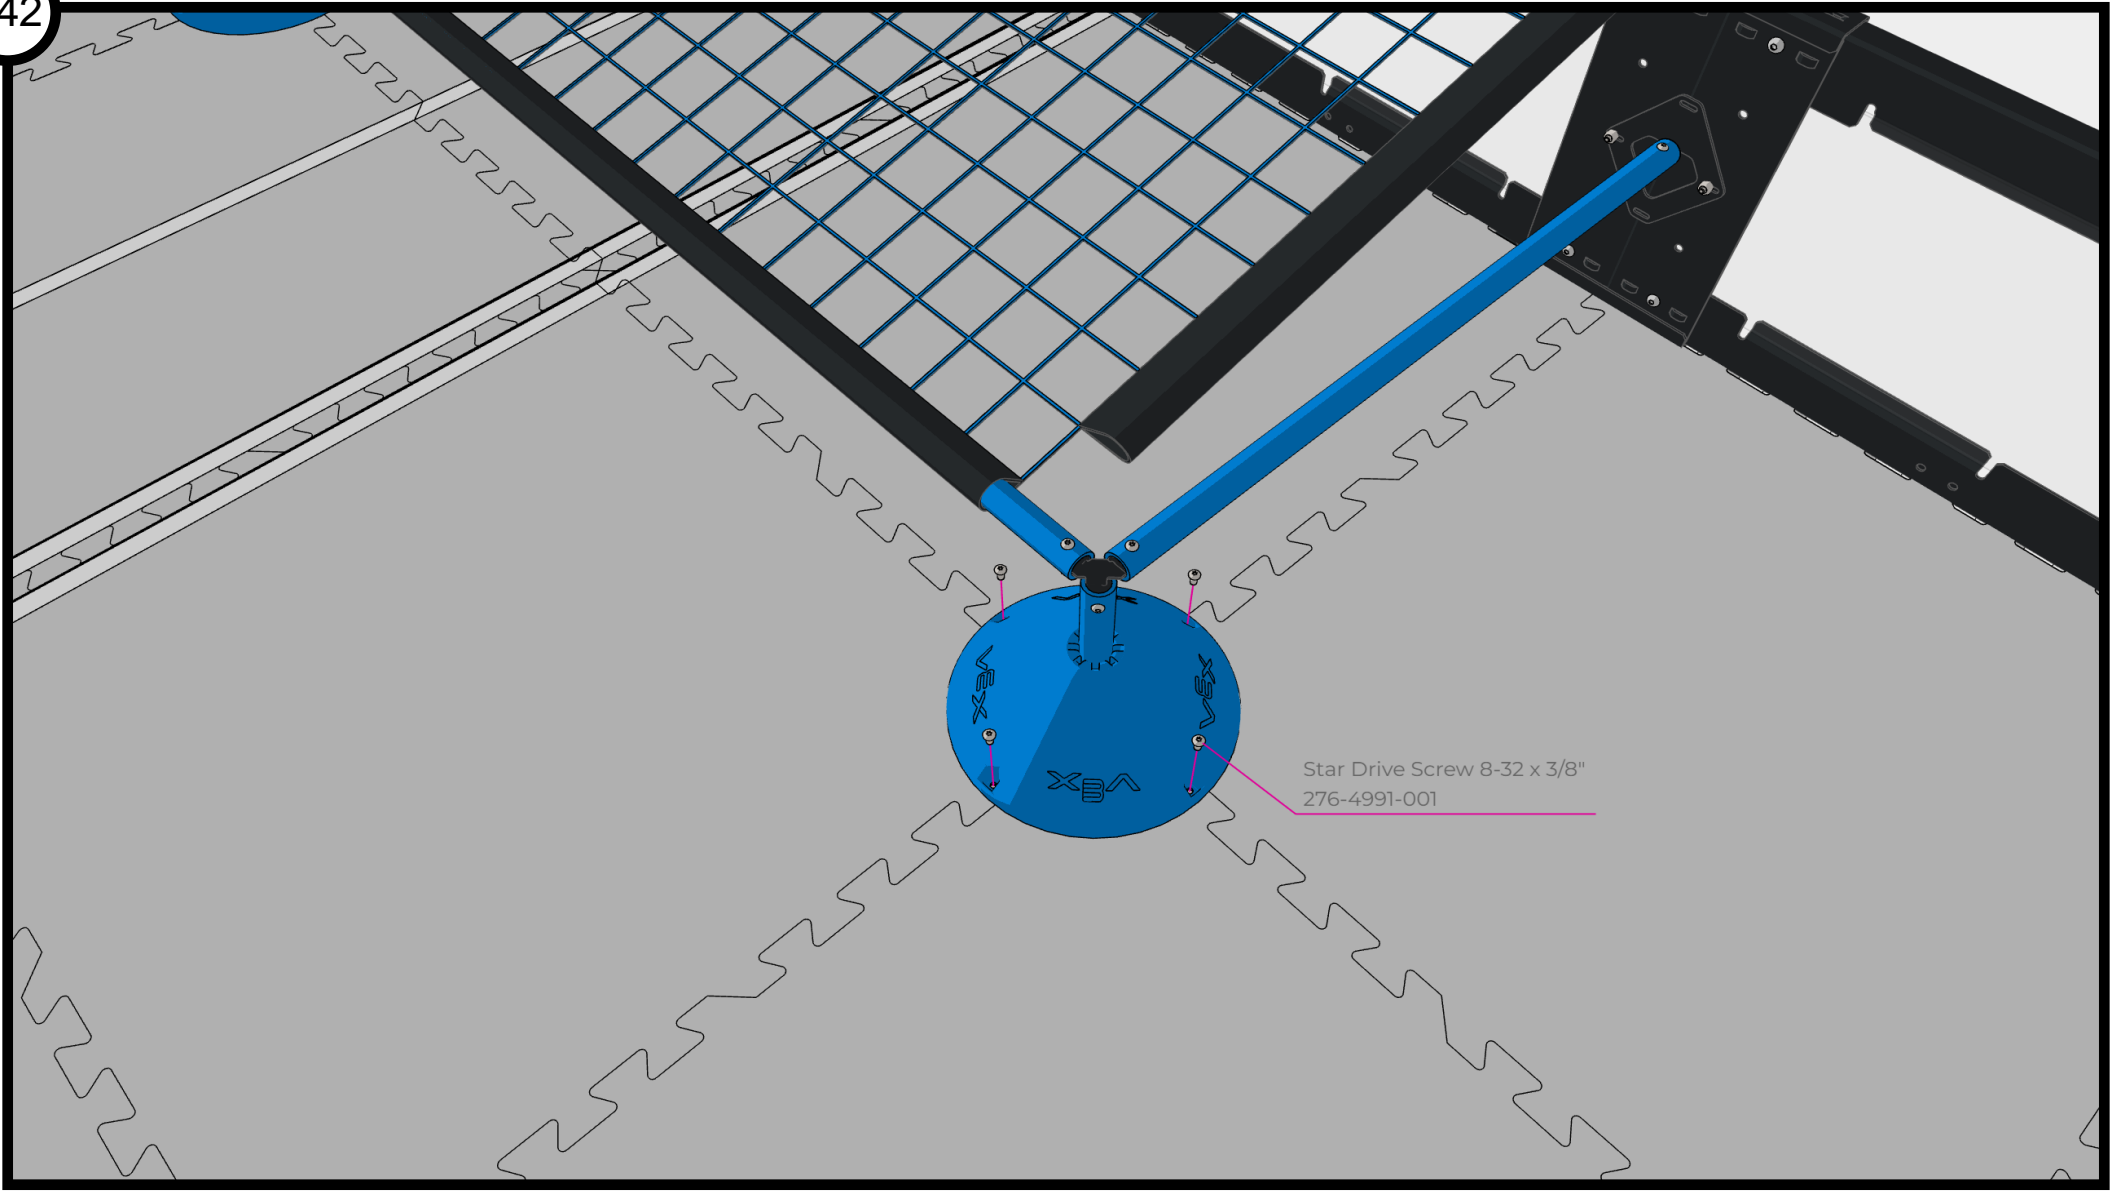

Fully Tighten Bolts

Star Drive Screw 8-32 x 1/2"
276-4992-001

#8-32 Nylock Nut
276-1027-001

Star Drive Screw 8-32 x 1/2"
276-4992-001

#8-32 Nylock Nut
276-1027-001

Star Drive Screw 8-32 x 3/8"
276-4991-001

Star Drive Screw 8-32 x 3/8"
276-4991-001

Goal Pipe 5
276-8354-215

Goal Pipe 4
276-8354-213