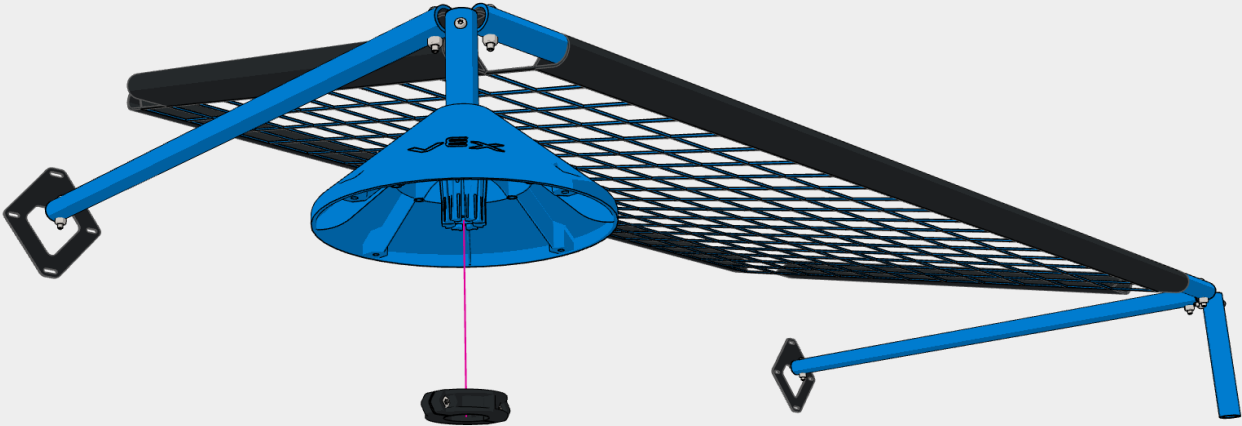

Goal Base - Blue
276-8354-210

Align the indicated holes with the cross beams of the goal.

Do Not Fully Tighten

Fully Tighten Bolts

Goal Base - Blue
276-8354-210

Align the indicated holes with the cross beams of the goal.