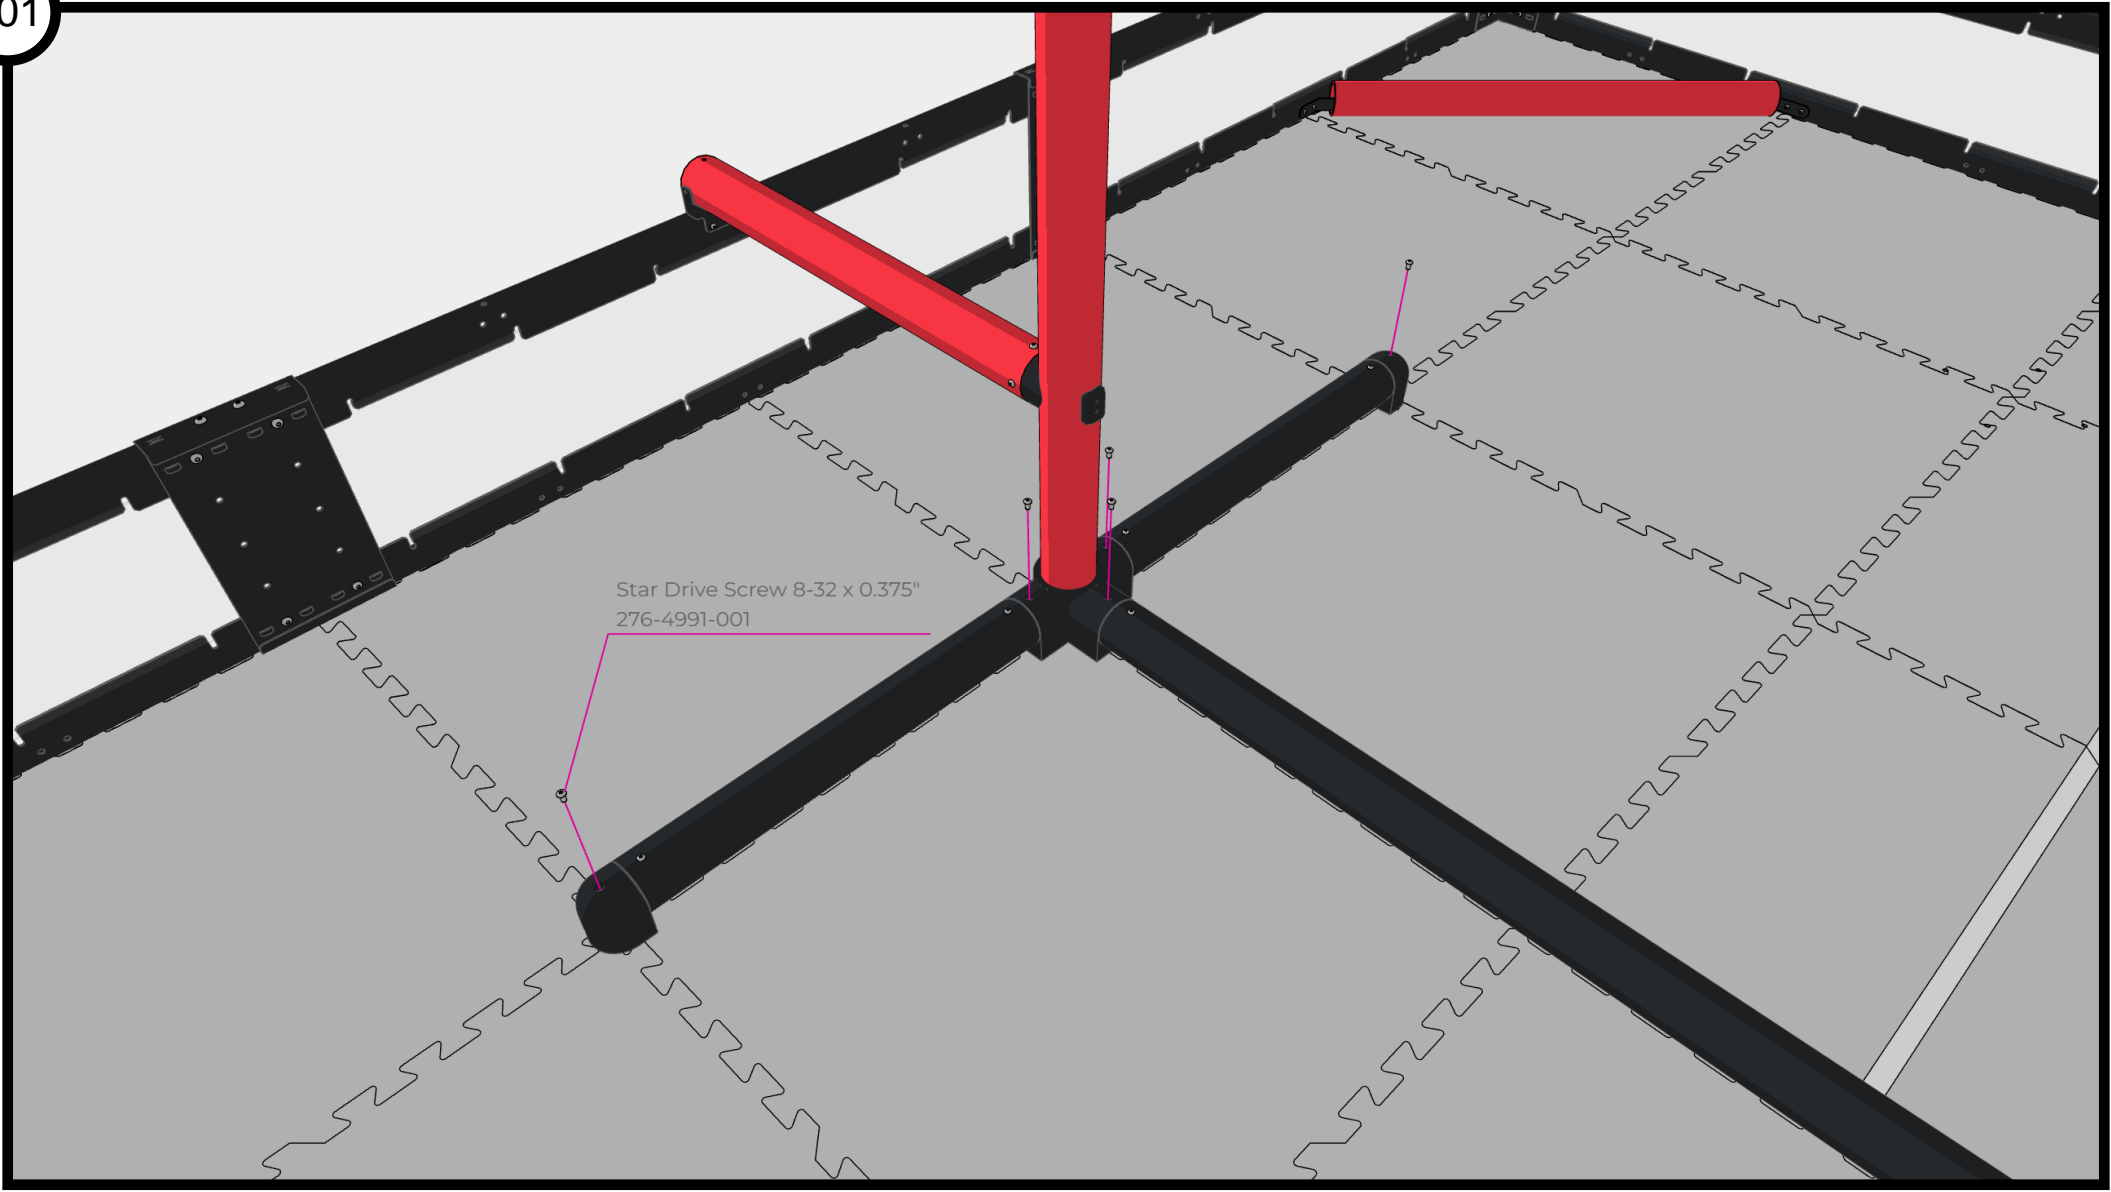

#8-32 Nylock Nut
276-1027-001

Climb Pole Support - Red
276-8354-155

Star Drive Screw 8-32 x 0.500"
276-4992-001

Star Drive Screw 8-32 x 0.375"
276-4991-001

#8-32 Nylock Nut
276-1027-001

Barrier Pipe Short
276-8354-102