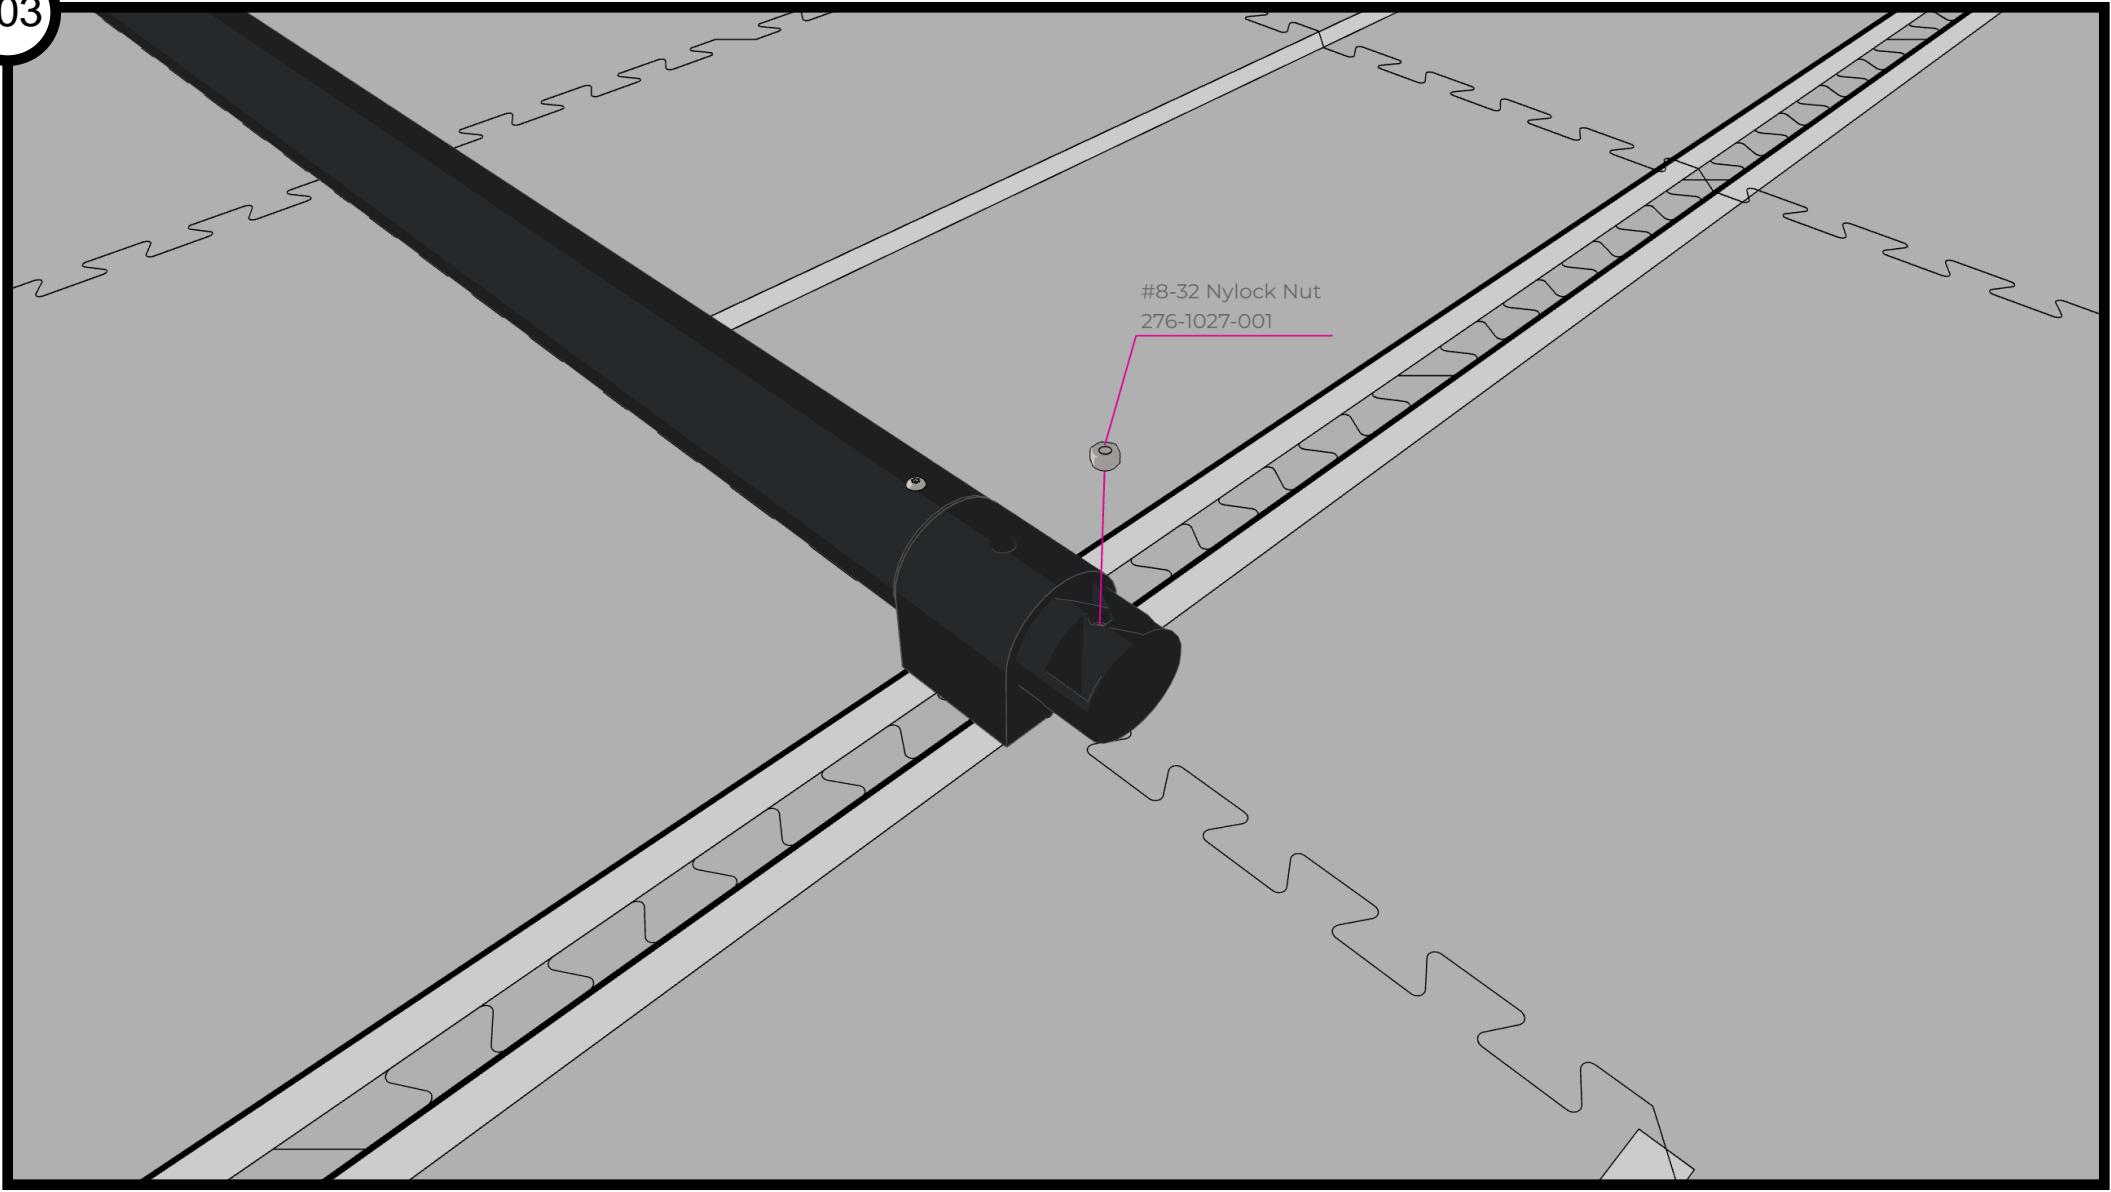

#8-32 Nylock Nut
276-1027-001

Climb Pole Support - Red
276-8354-155

Star Drive Screw 8-32 x 0.500"
276-4992-001

Star Drive Screw 8-32 x 0.375"
276-4991-001

#8-32 Nylock Nut
276-1027-001

Barrier Pipe Short
276-8354-102