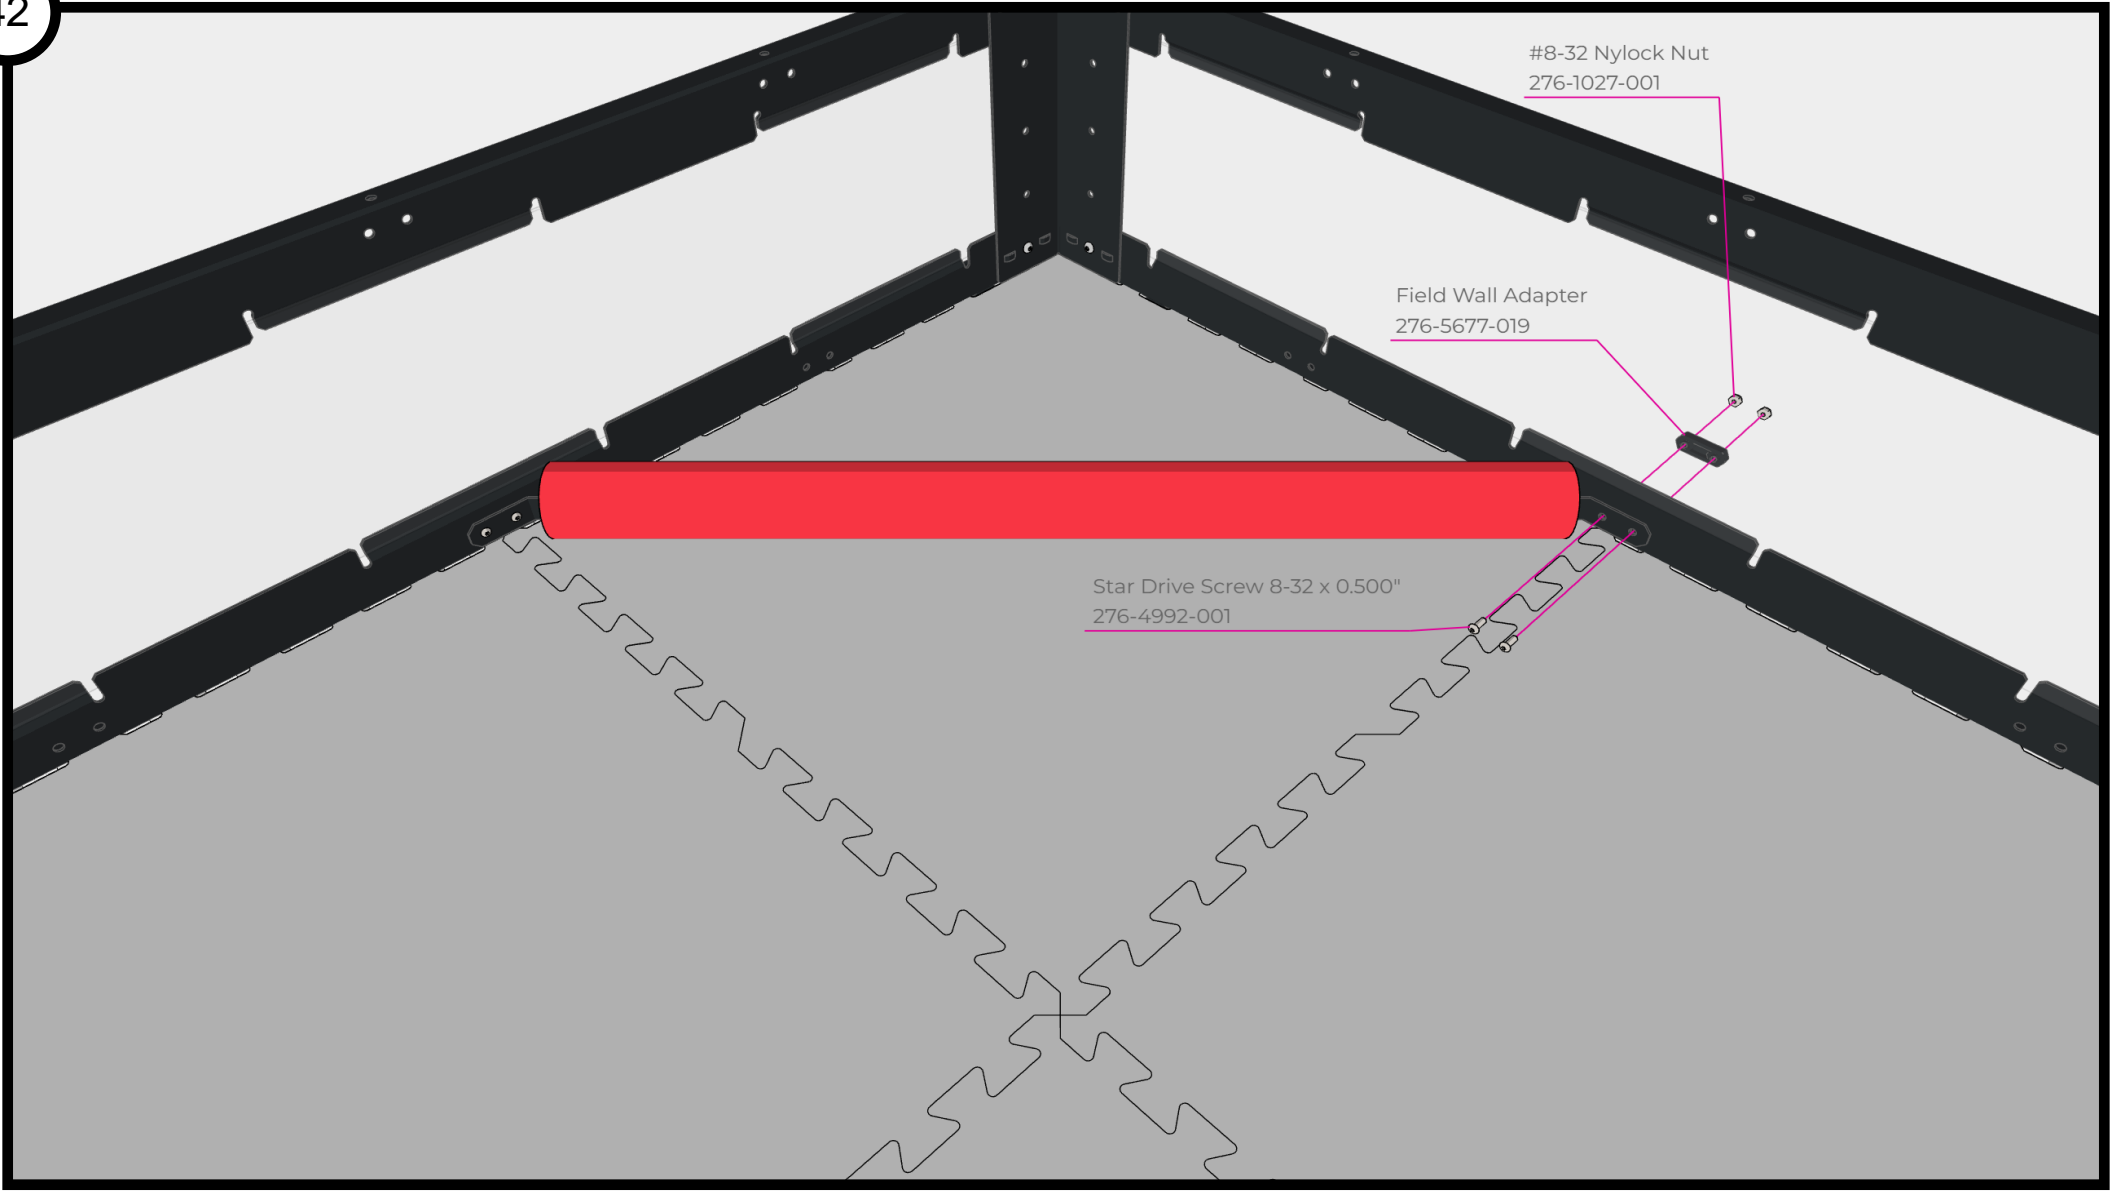

#8-32 Nylock Nut
276-1027-001

Field Wall Adapter
276-5677-019

Star Drive Screw 8-32 x 0.500"
276-4992-001

0°

#8-32 Nylock Nut
276-1027-001

Field Wall Adapter
276-5677-019

VRC Angle Bracket
276-5369-006

Star Drive Screw 8-32 x 0.500"
276-4992-001

Loading Zone Barrier - Red
276-8354-401

VRC Angle Bracket
276-5369-006

#8-32 Nylock Nut
276-1027-001

Field Wall Adapter
276-5677-019

Star Drive Screw 8-32 x 0.500"
276-4992-001

Field Wall Adapter
276-5677-019