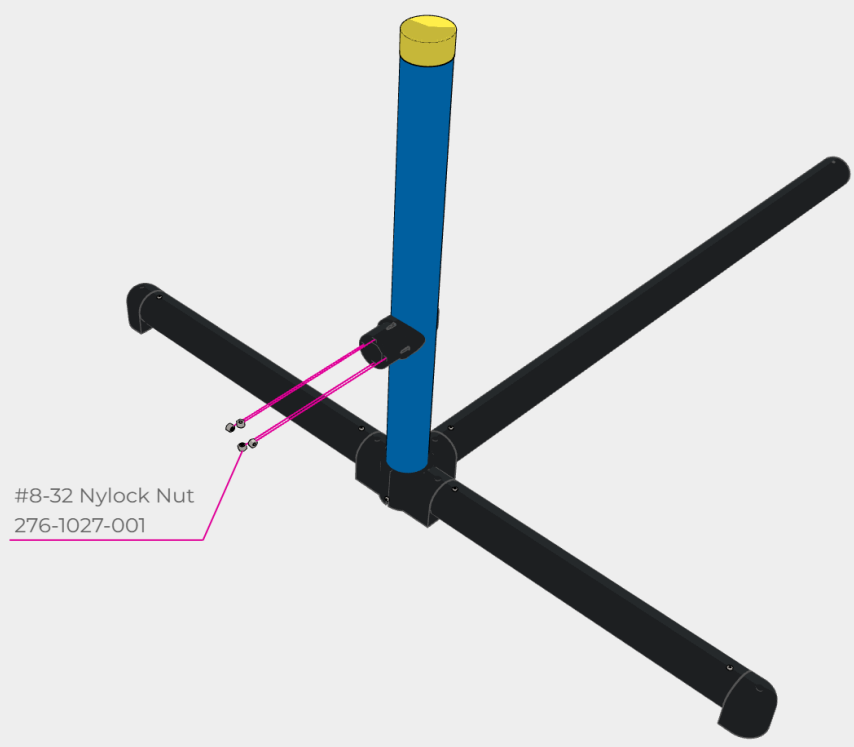

Star Drive Screw 8-32 x 0.500"
276-4992-001

Star Drive Screw 8-32 x 0.500"
276-4992-001

#8-32 Nylock Nut
276-1027-001

Star Drive Screw 8-32 x 0.500"
276-4992-001

#8-32 Nylock Nut
276-1027-001

Barrier Pipe Long
276-8354-101

Star Drive Screw 8-32 x 0.500"
276-4992-001

Pole Cap
276-8354-156

Climbing Pole - Blue
276-8354-152

Star Drive Screw 8-32 x 1.250"
276-4997-001

#8-32 Nylock Nut
276-1027-001

#8-32 Nylock Nut
276-1027-001

Climbing Pole Support - Blue
276-8354-157

Star Drive Screw 8-32 x 0.500"
276-4992-001

Star Drive Screw 8-32 x 2.500"
276-8016-001

151

Star Drive Screw 8-32 x 3/8"
276-4991-001

Star Drive Screw 8-32 x 3/8"
276-4991-001

Star Drive Screw 8-32 x 1/2"
276-4992-001