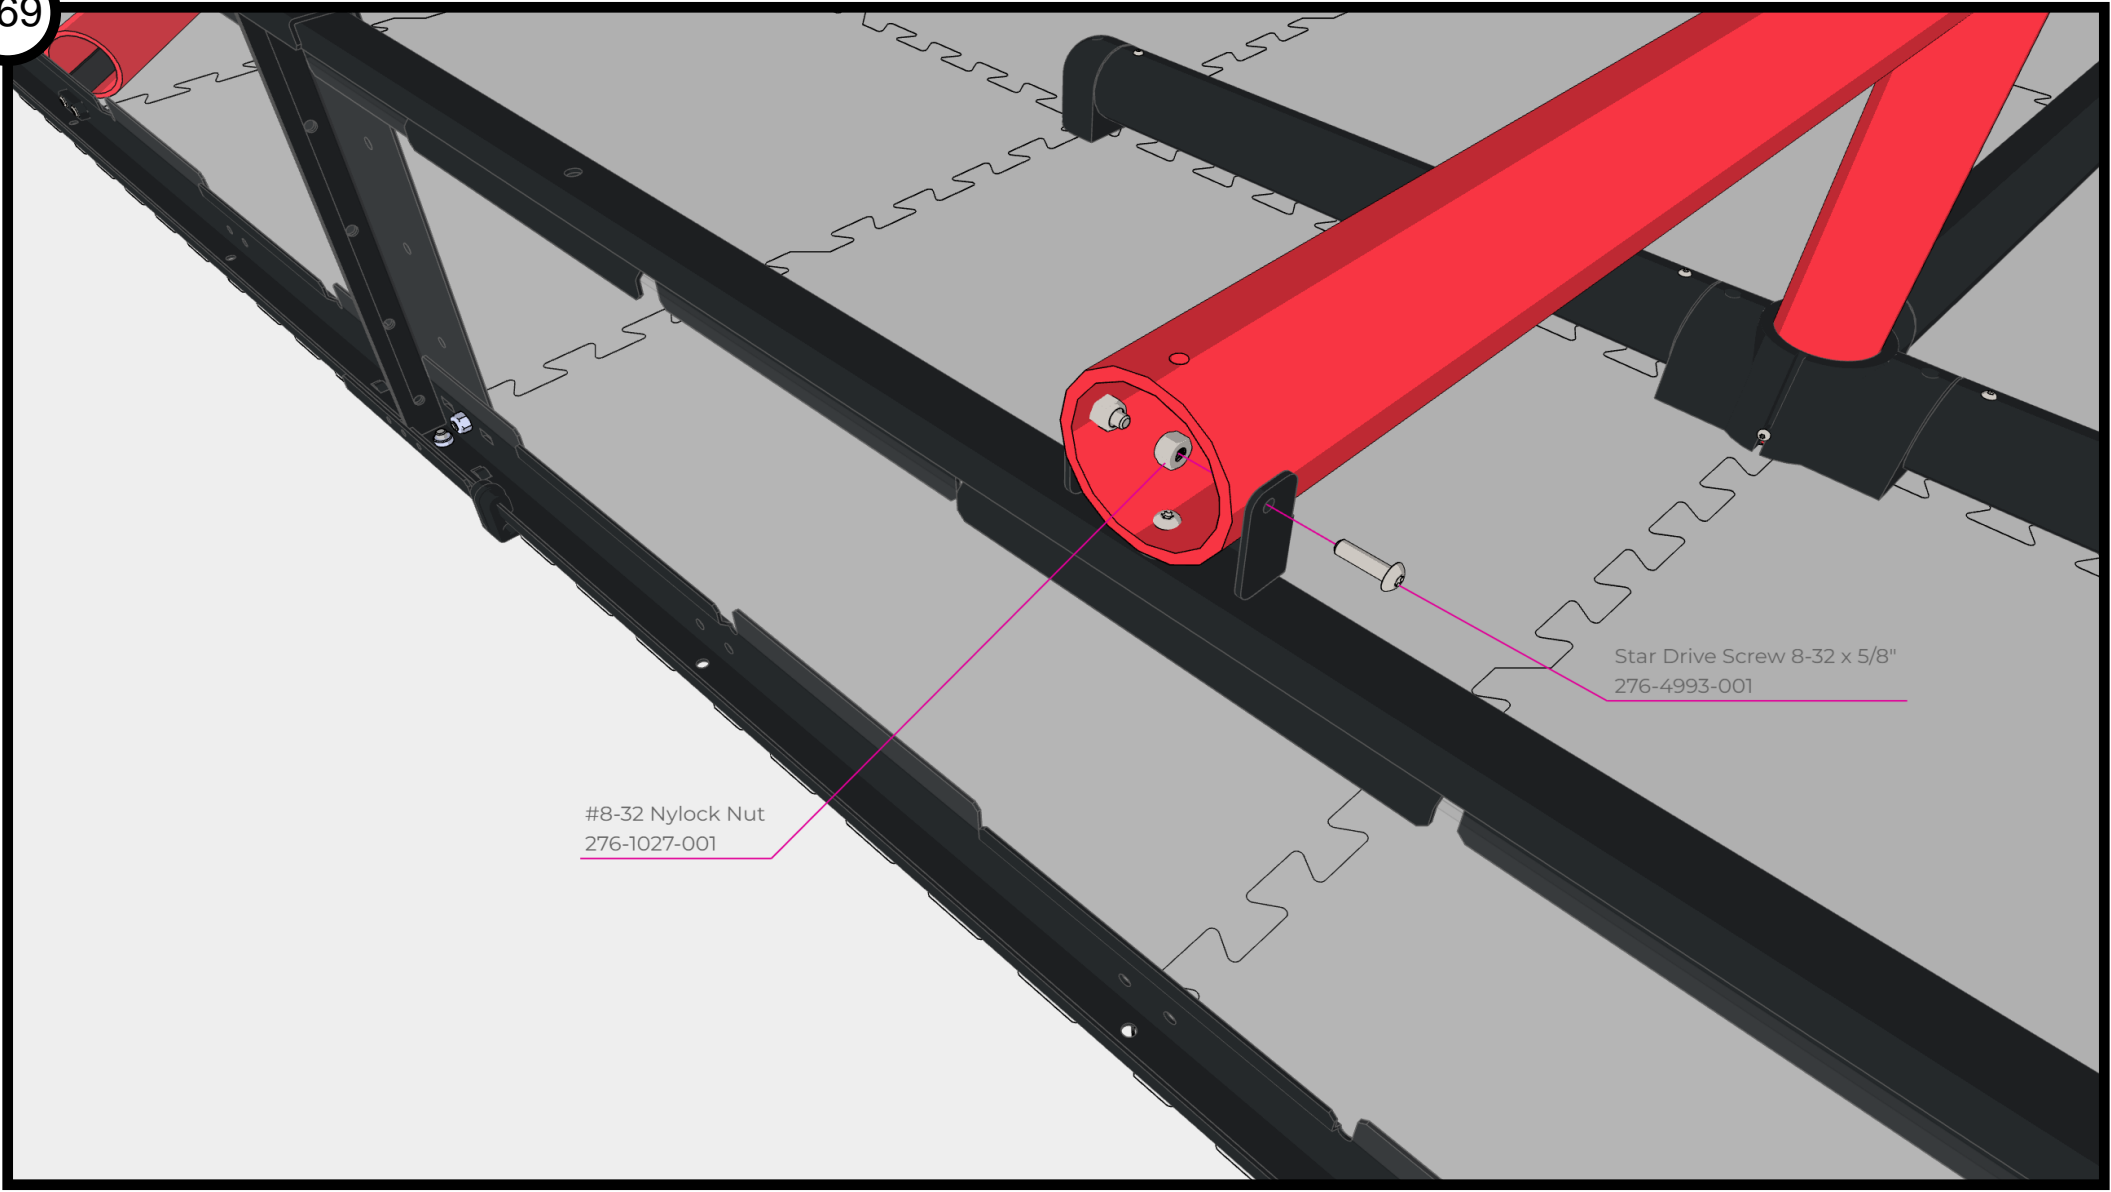

#8-32 Nylock Nut
276-1027-001

Star Drive Screw 8-32 x 5/8"
276-4993-001

#8-32 Nylock Nut
276-1027-001

#8-32 Nylock Nut
276-1027-001

Star Drive Screw 8-32 x 5/8"
276-4993-001

170

Goal Pole 3 - Blue
276-8354-208