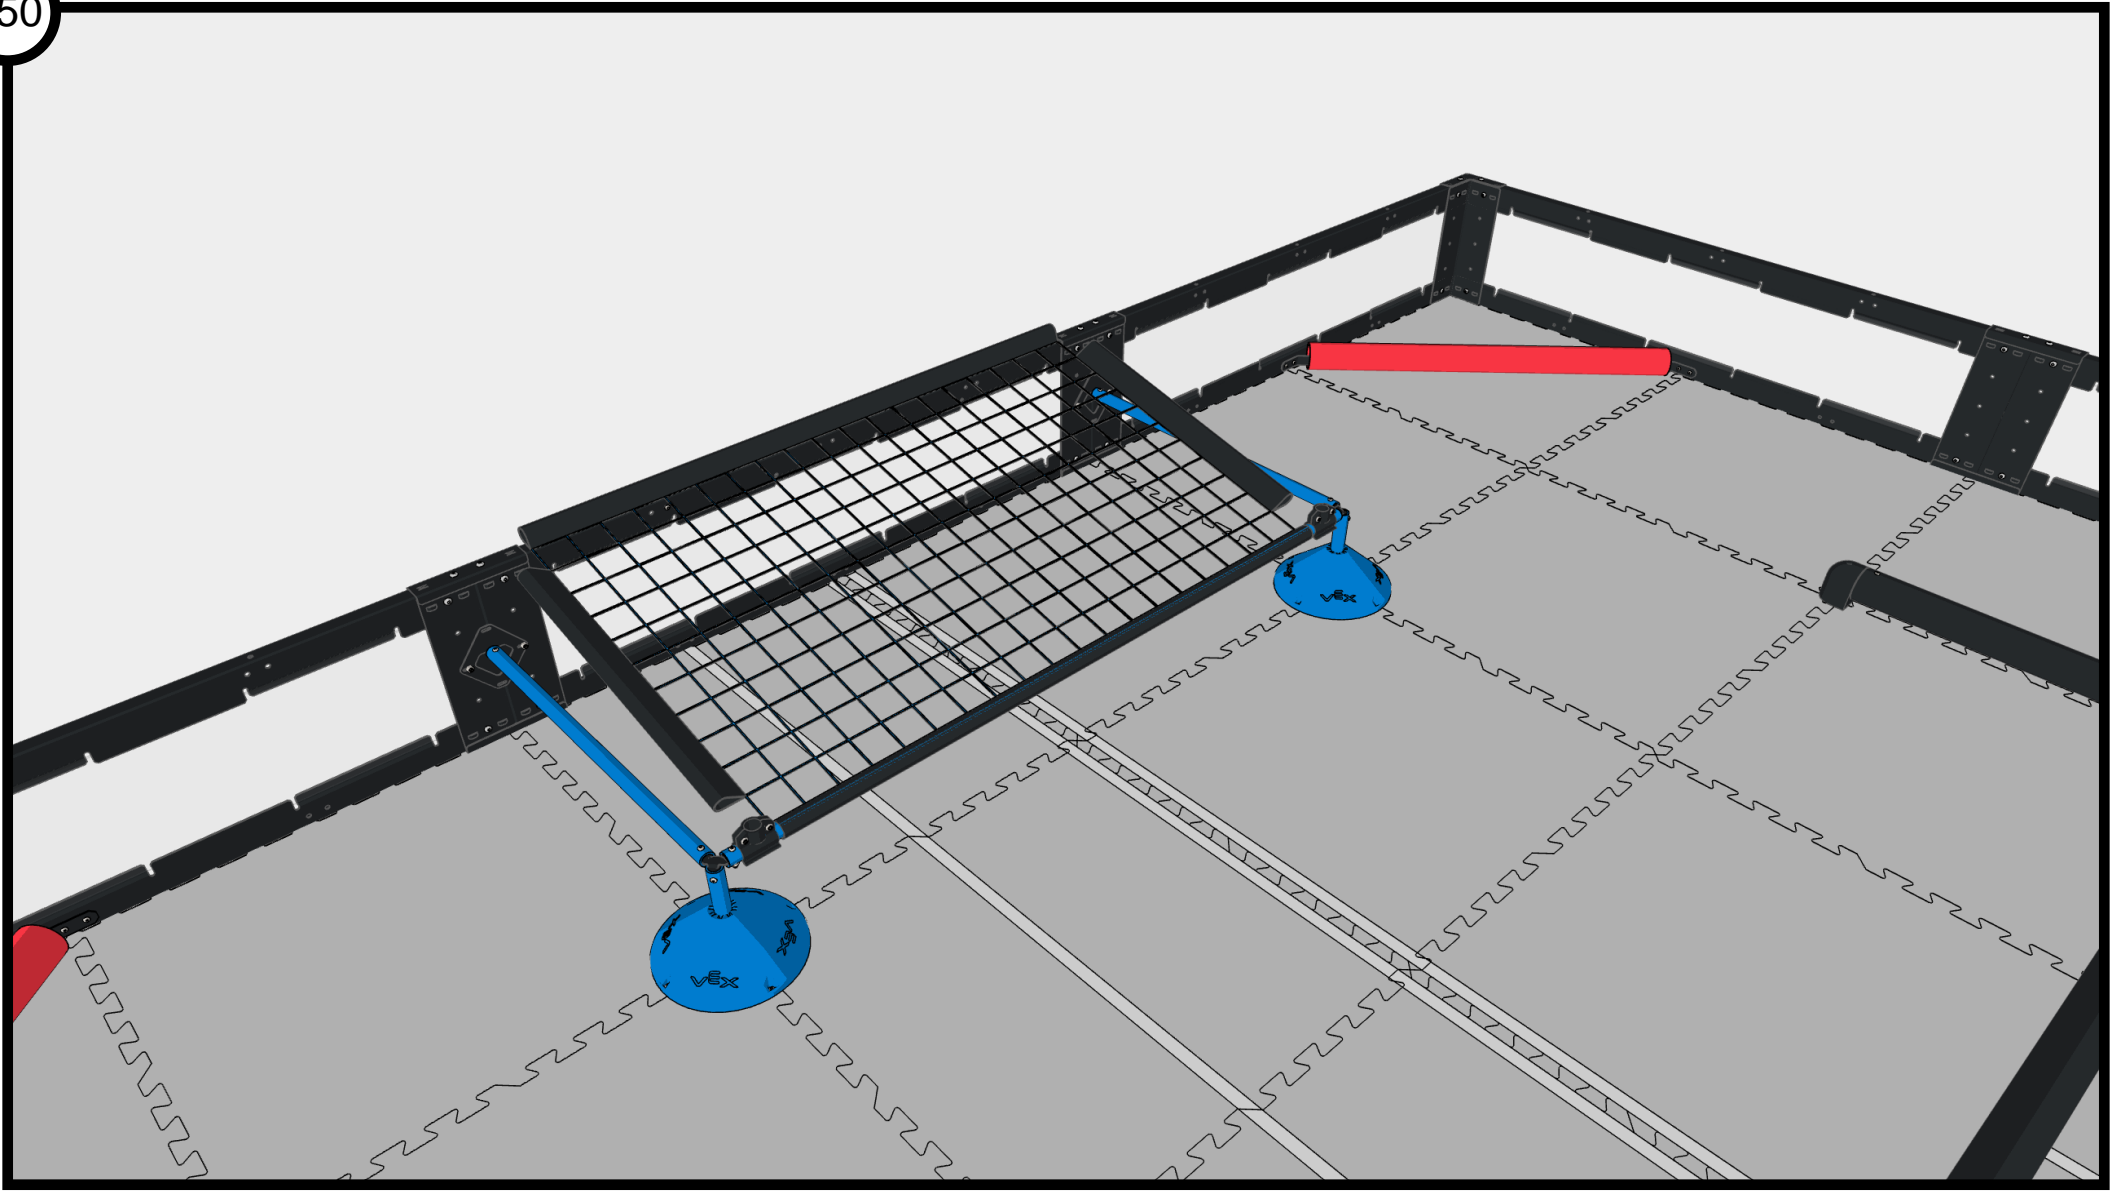

Star Drive Screw 8-32 x 3/8"
276-4991-001

Goal Pipe 5
276-8354-215

Goal Pipe 4
276-8354-213