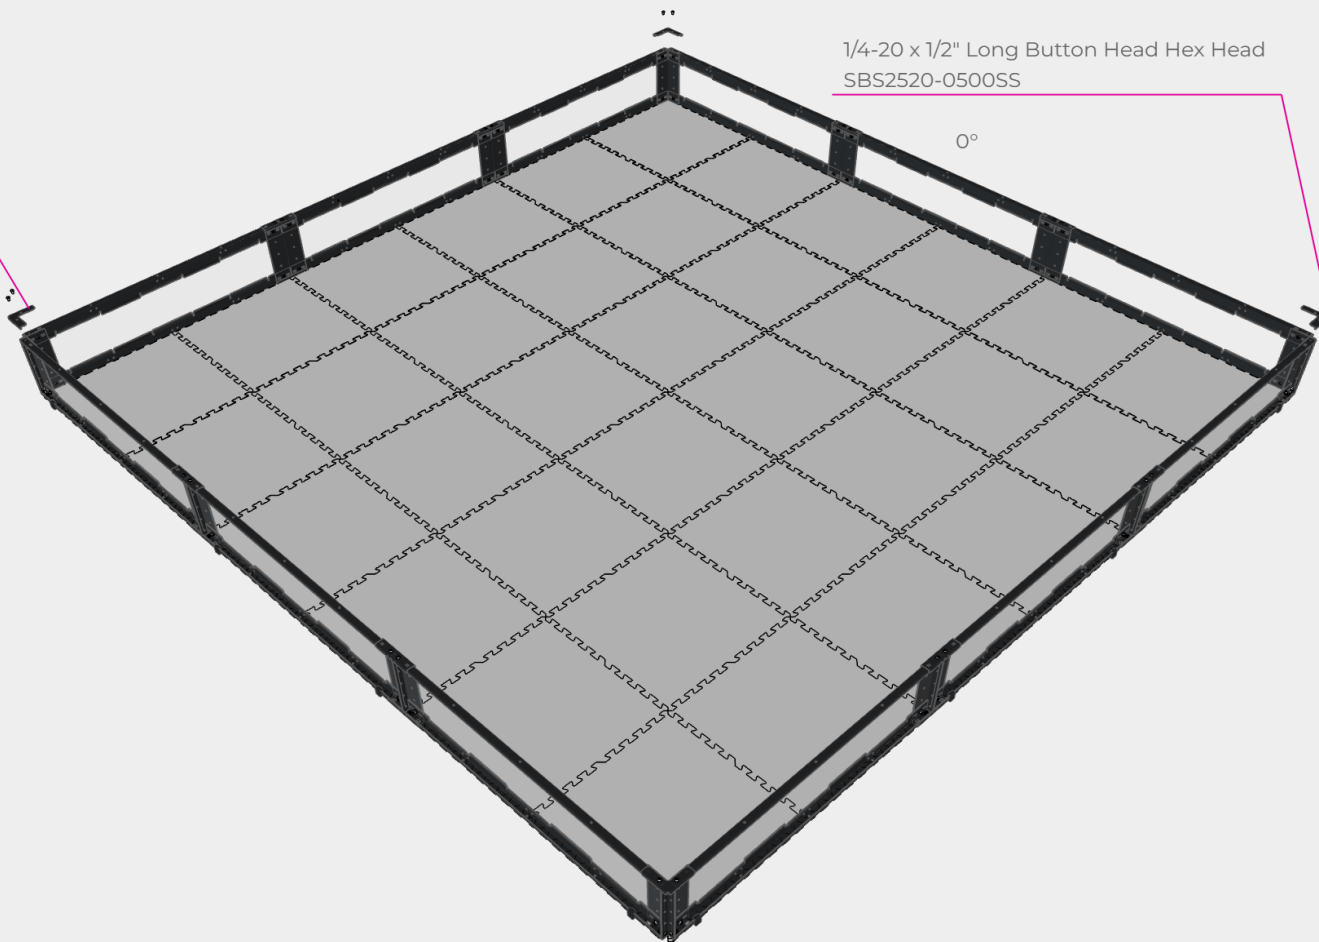

1

1/4-20 x 1/2" Long Button Hex Screw
SBS2520-0500SS

Field Gusset Corner Flat
276-6089-018

2

Field Gusset Corner Flat
276-6089-018

1/4-20 x 1/2" Long Button Head Hex Head
SBS2520-0500SS

0°

5

2x

6

2x

0°

0°

5x

1.50" Standoff
275-1017-001

VRC Under Tile Plate
276-4847-011