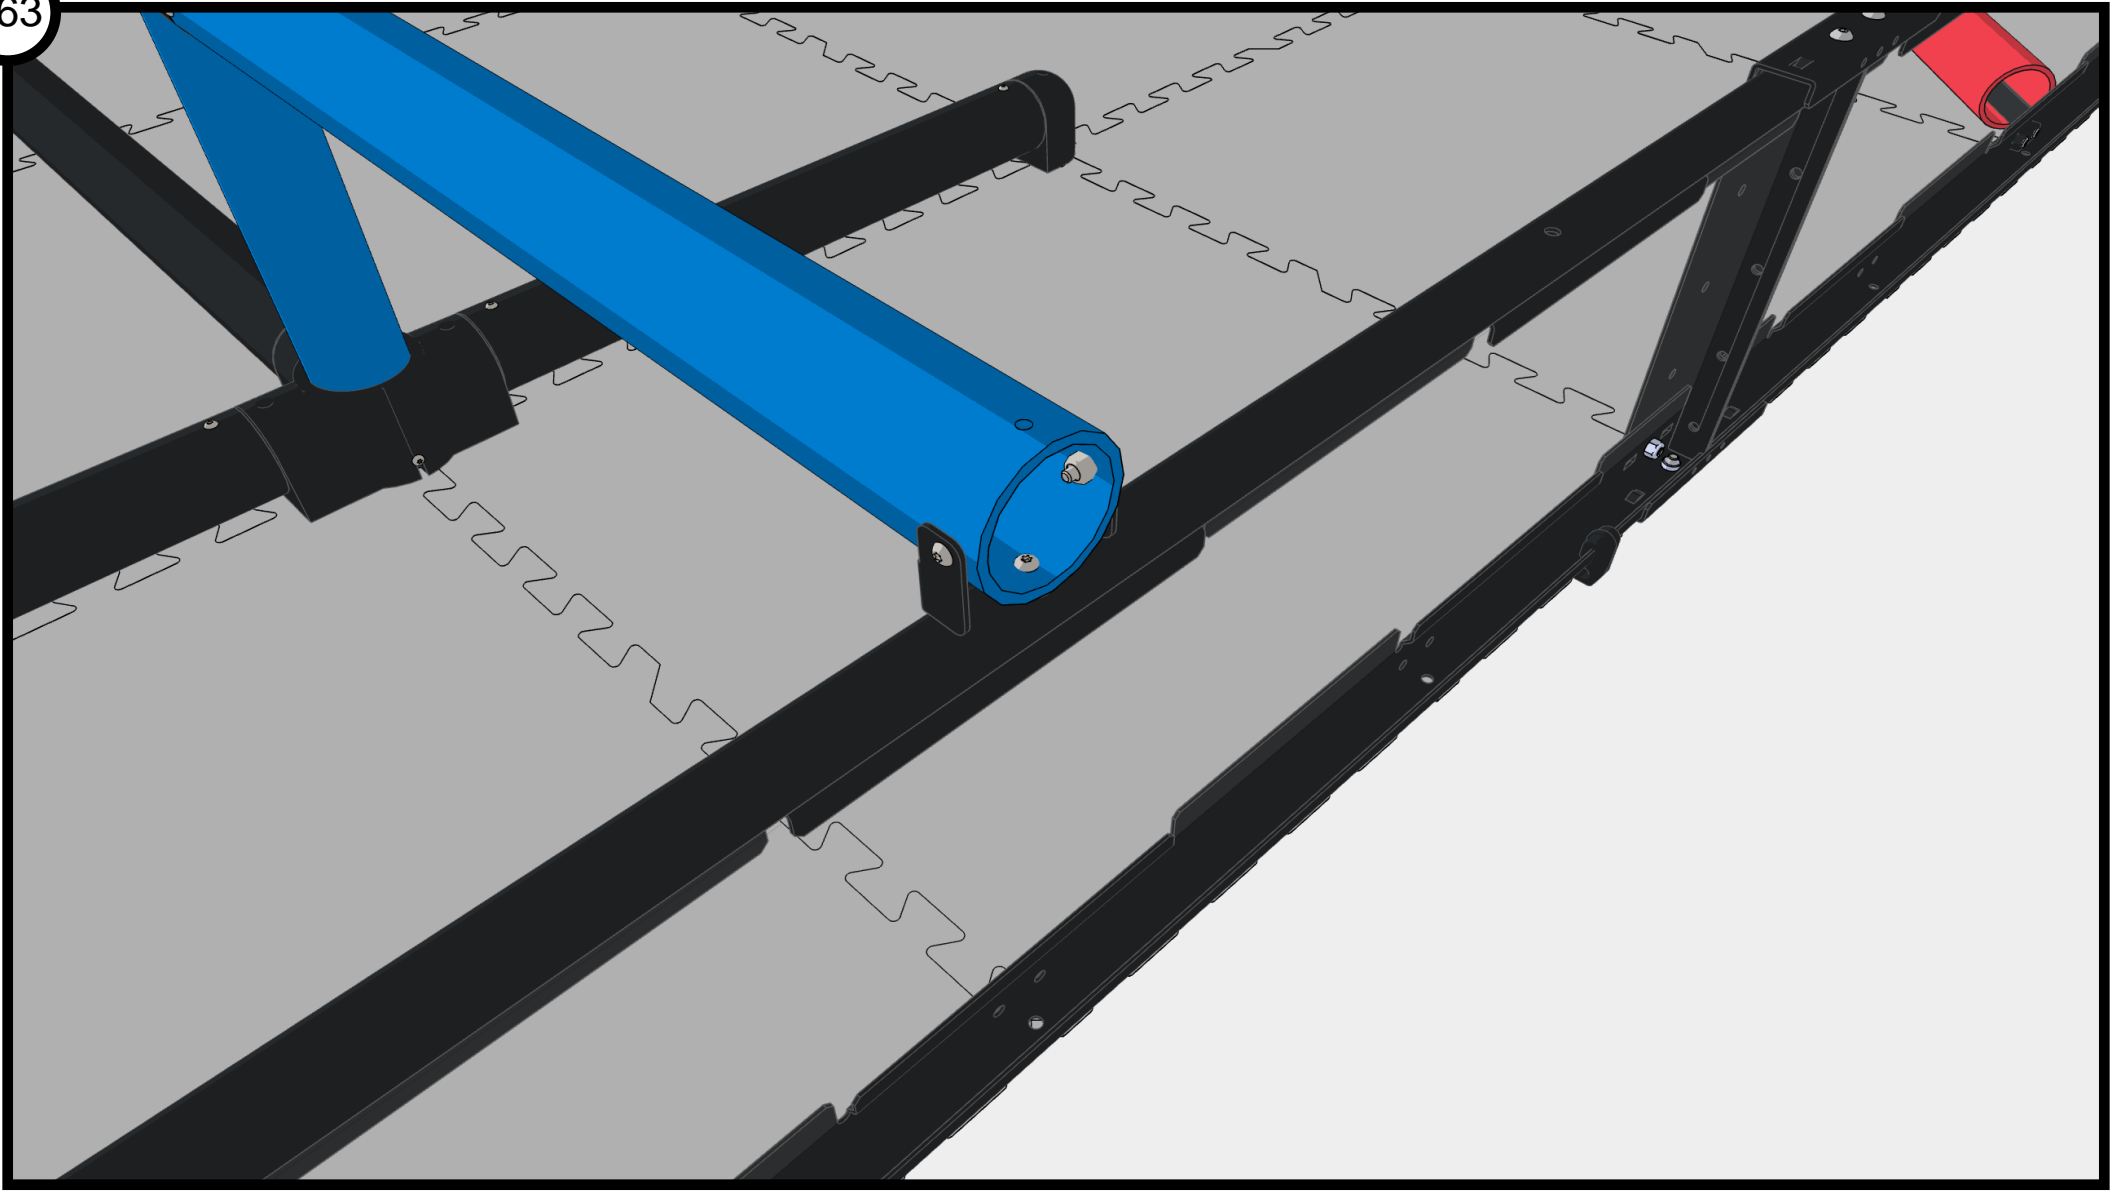

#8-32 Nylock Nut
276-1027-001

#8-32 Nylock Nut
276-1027-001

Star Drive Screw 8-32 x 5/8"
276-4993-001

Star Drive Screw 8-32 x 5/8"
276-4993-001

#8-32 Nylock Nut
276-1027-001

0°

Star Drive Screw 8-32 x 5/8"
276-4993-001