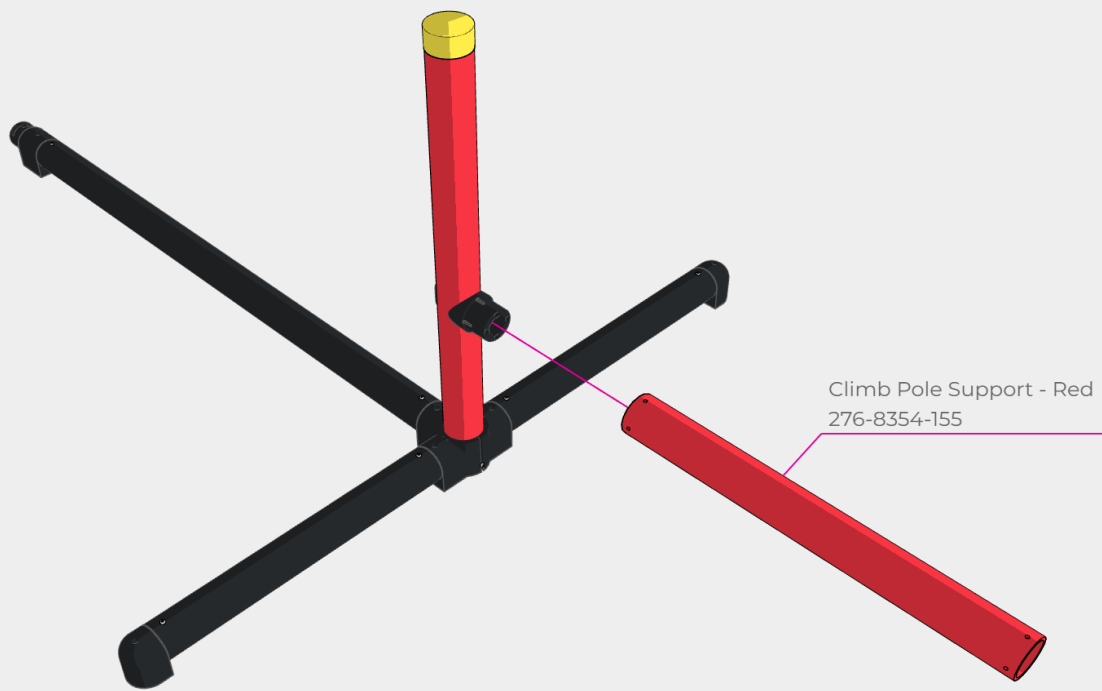

Star Drive Screw 8-32 x 0.500"
276-4992-001

Star Drive Screw 8-32 x 2.500"
276-8016-001

Climbing Pole Cap
276-8354-156

Climbing Pole - Red
276-8354-151

#8-32 Nylock Nut
276-1027-001

Star Drive Screw 8-32 x 1.250"
276-4997-001

#8-32 Nylock Nut
276-1027-001

Climb Pole Support - Red
276-8354-155

Star Drive Screw 8-32 x 0.500"
276-4992-001

Star Drive Screw 8-32 x 0.375"
276-4991-001

#8-32 Nylock Nut
276-1027-001

Barrier Pipe Short
276-8354-102