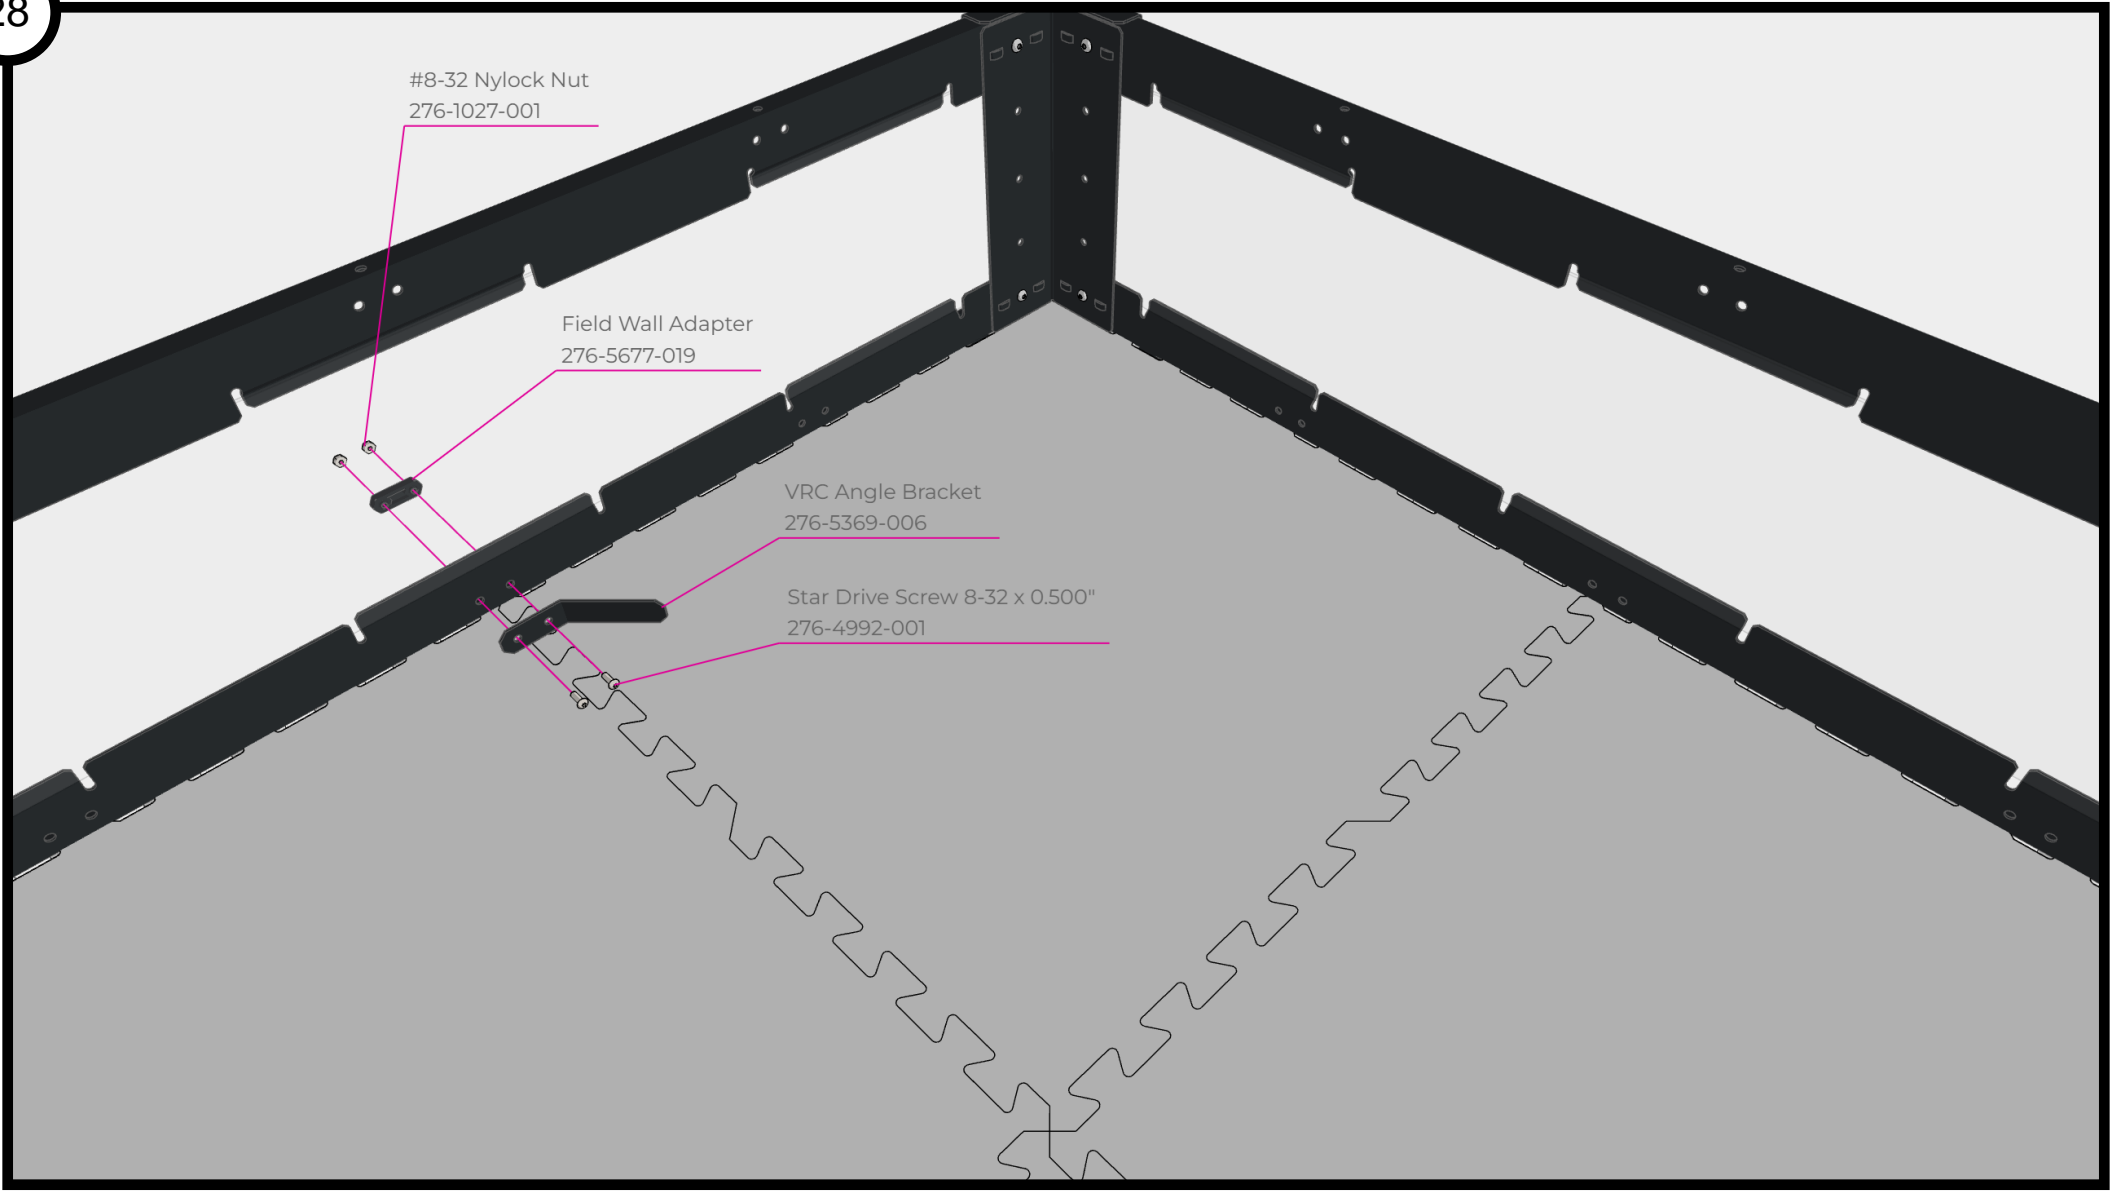

2x

6

2x

0°

0°

5x

1.50" Standoff
275-1017-001

VRC Under Tile Plate
276-4847-011

Star Drive Screw 8-32 x 0.250" Locking
276-5006-001

5x

4x

Standoff 0.50"
275-1014-001

VRC Under Tile Plate
276-4847-011

Star Drive Screw 8-32 x 0.250" Locking
276-5006-001

4x

0°

0°

#8-32 Nylock Nut
276-1027-001

Field Wall Adapter
276-5677-019

VRC Angle Bracket
276-5369-006

Star Drive Screw 8-32 x 0.500"
276-4992-001

Loading Zone Barrier - Blue
276-8354-402

VRC Angle Bracket
276-5369-006