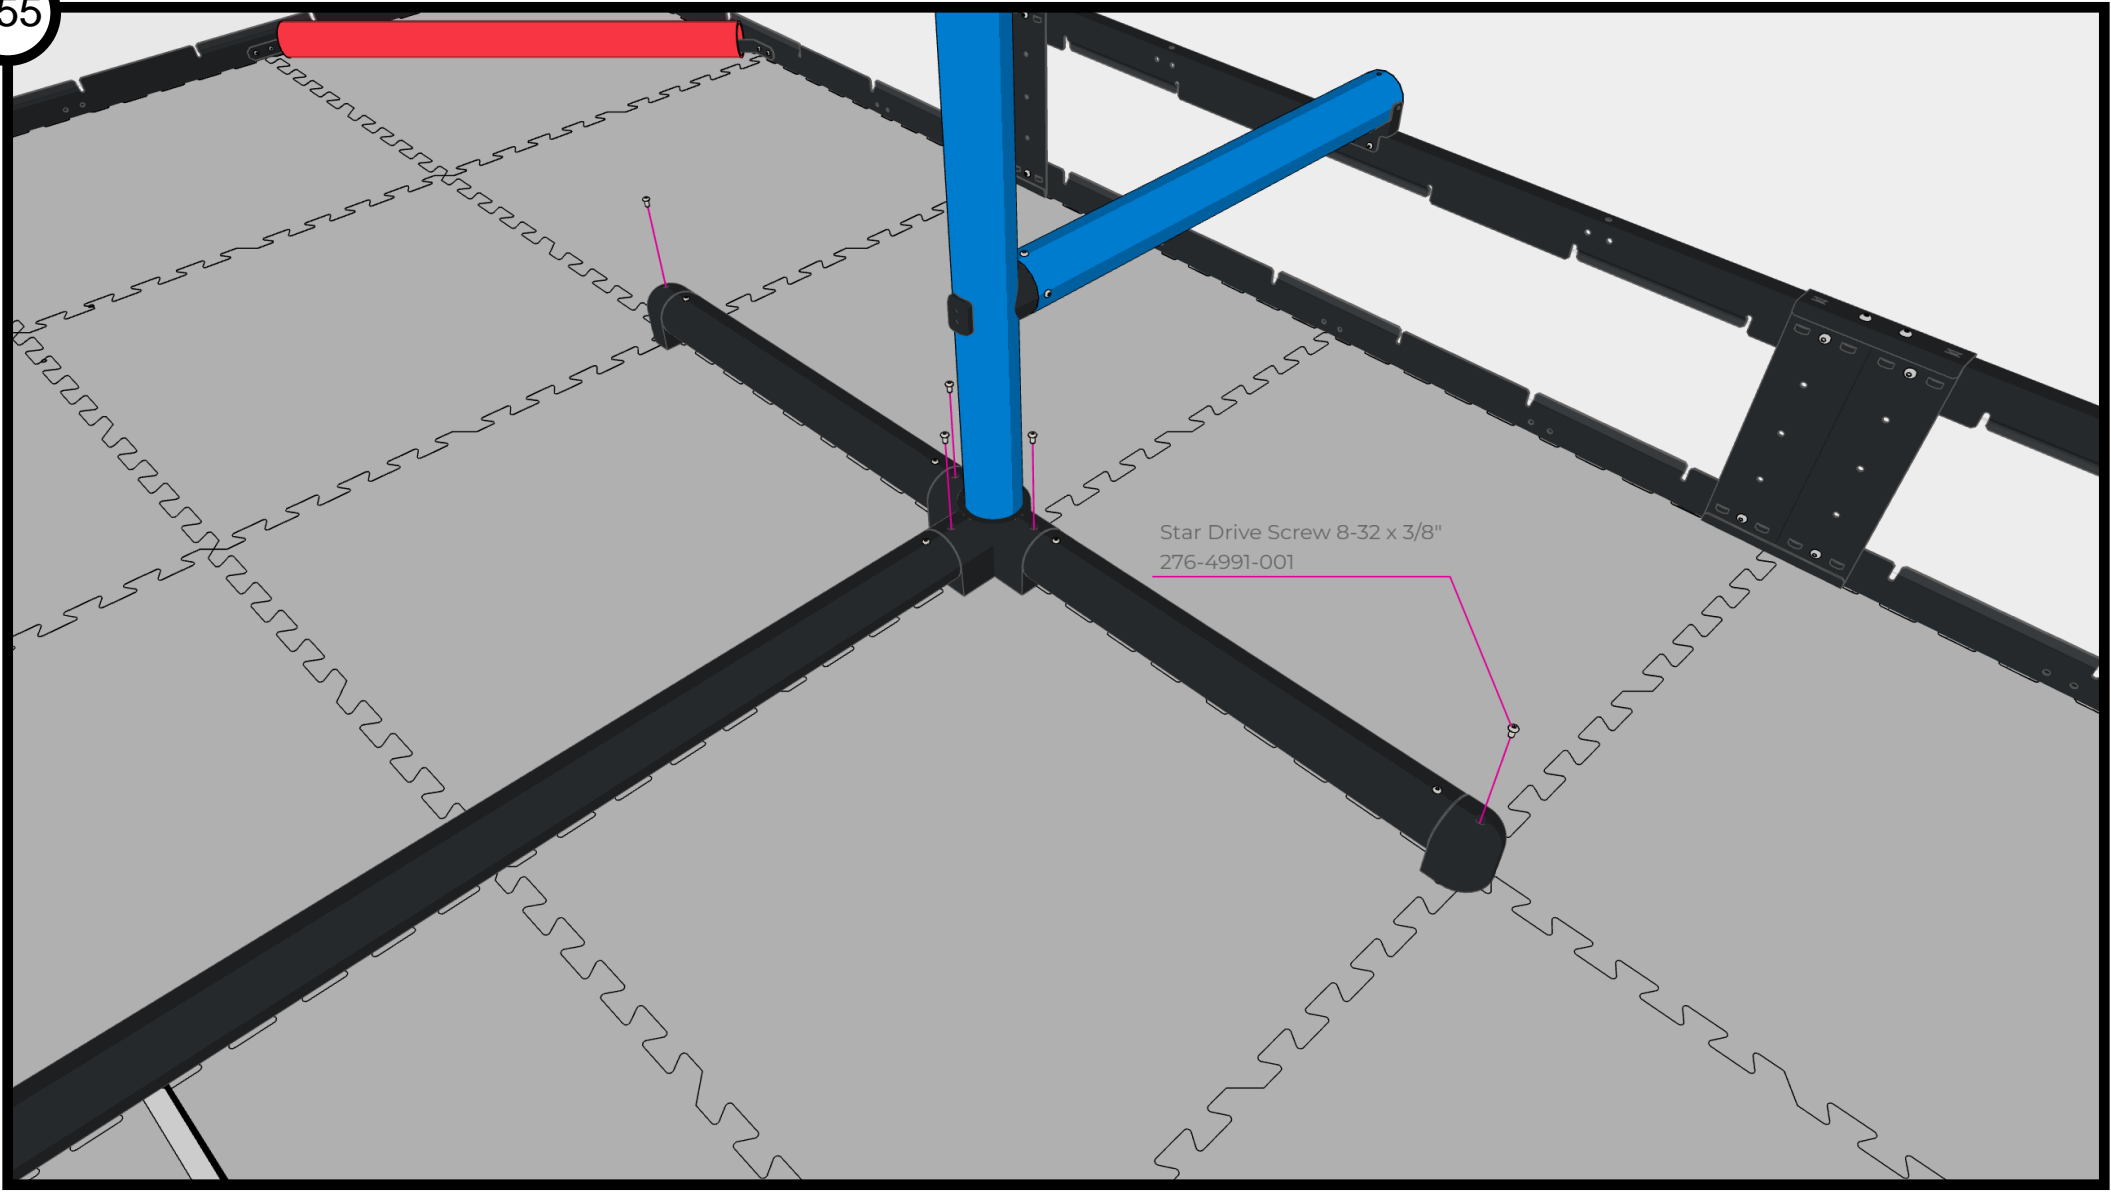

Star Drive Screw 8-32 x 0.500"
276-4992-001

Star Drive Screw 8-32 x 2.500"
276-8016-001

151

Star Drive Screw 8-32 x 3/8"
276-4991-001

Star Drive Screw 8-32 x 3/8"
276-4991-001

Star Drive Screw 8-32 x 1/2"
276-4992-001