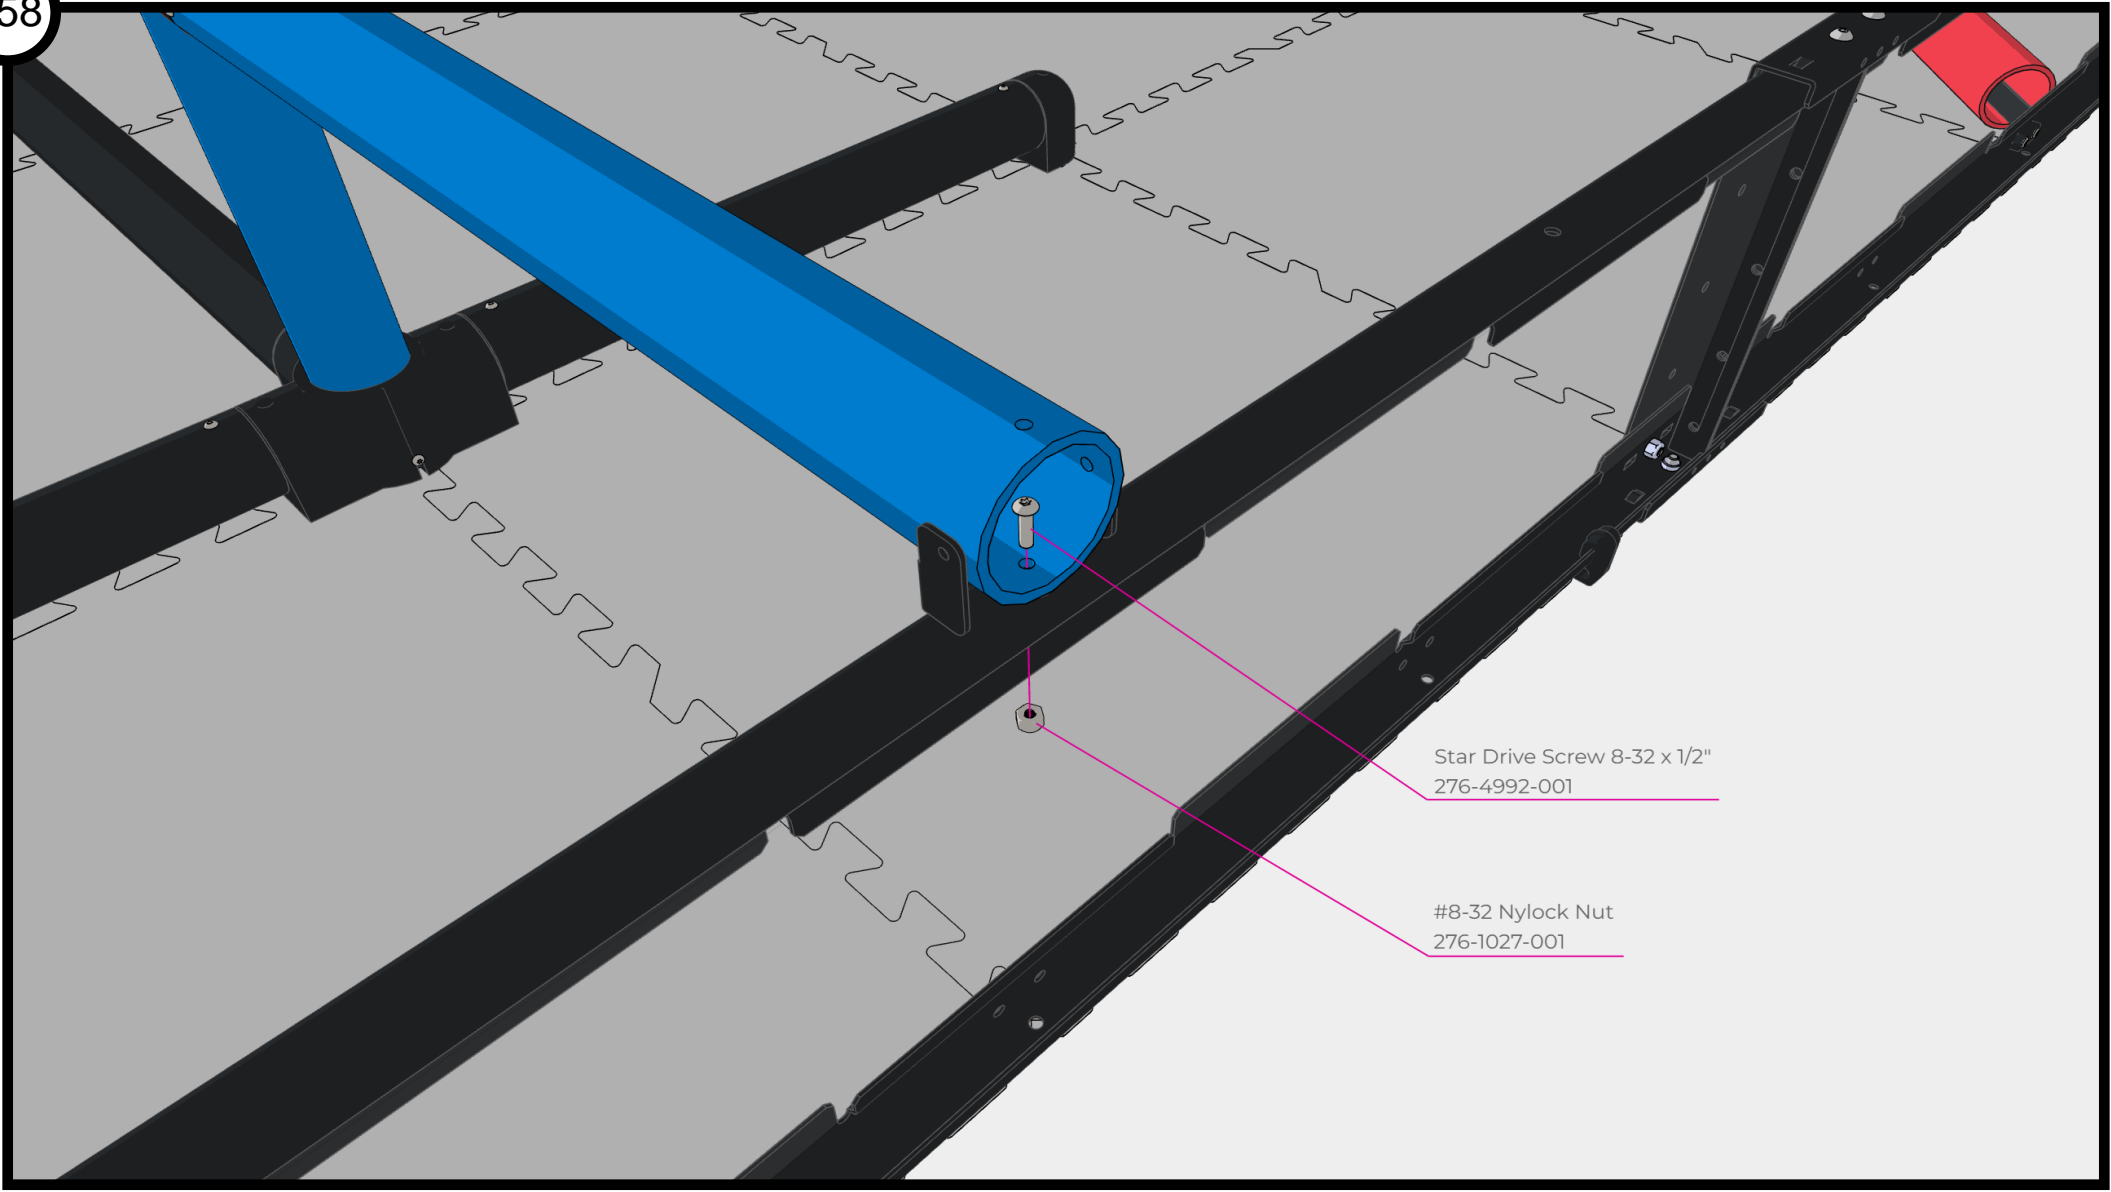

Star Drive Screw 8-32 x 0.500"
276-4992-001

Star Drive Screw 8-32 x 2.500"
276-8016-001

151

Star Drive Screw 8-32 x 3/8"
276-4991-001

Star Drive Screw 8-32 x 3/8"
276-4991-001

Star Drive Screw 8-32 x 1/2"
276-4992-001