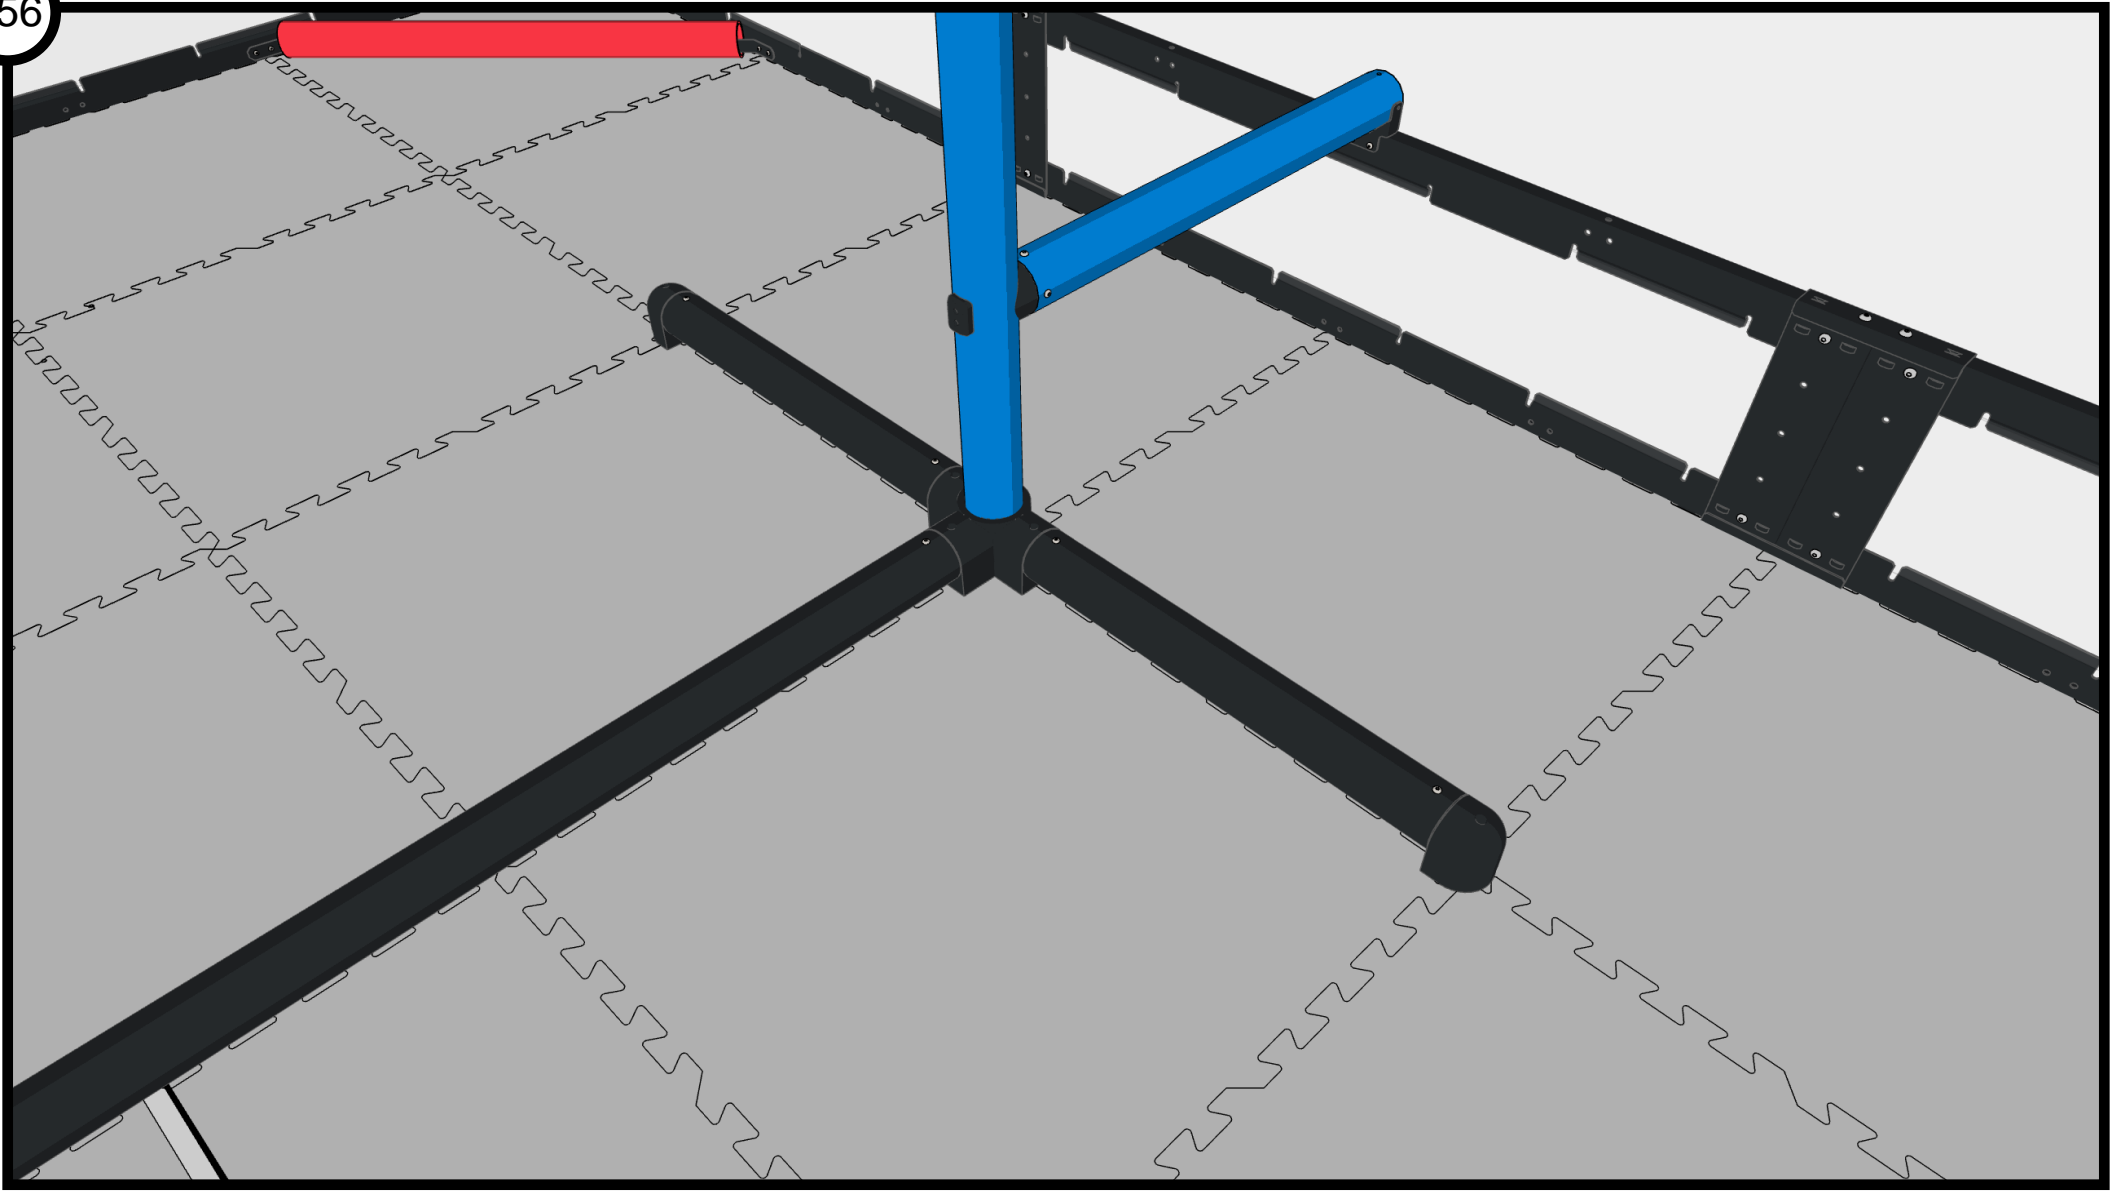

Star Drive Screw 8-32 x 0.500"
276-4992-001

Star Drive Screw 8-32 x 2.500"
276-8016-001

151

Star Drive Screw 8-32 x 3/8"
276-4991-001

Star Drive Screw 8-32 x 3/8"
276-4991-001

Star Drive Screw 8-32 x 1/2"
276-4992-001