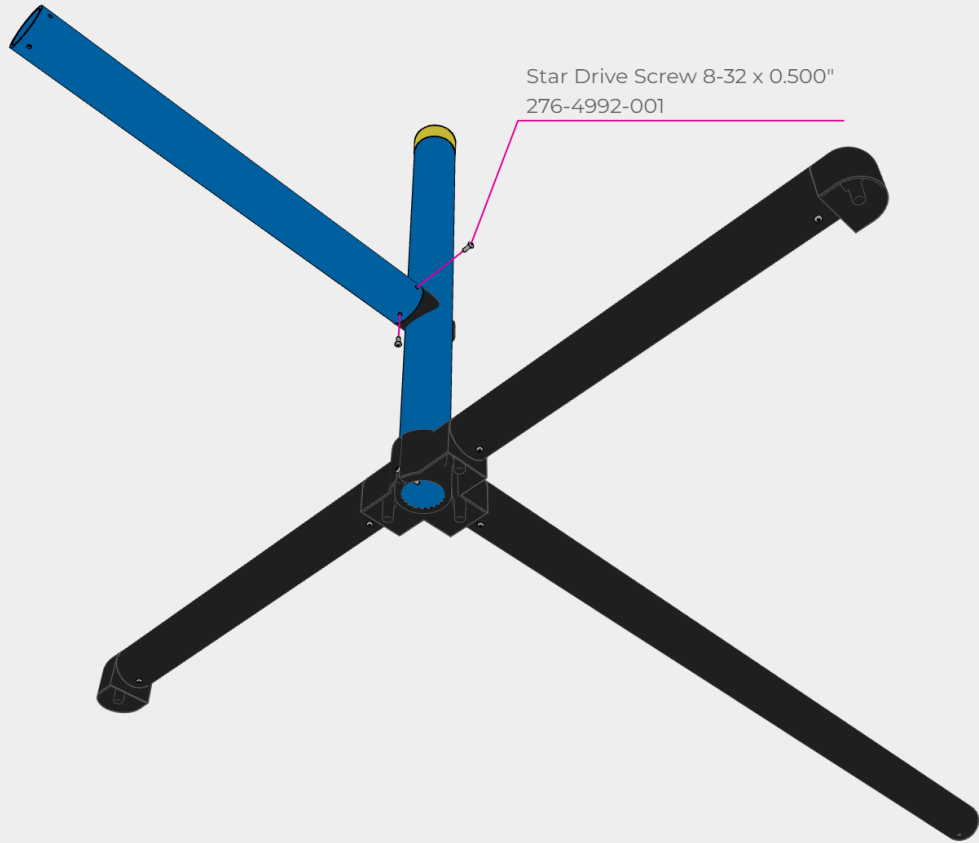

Star Drive Screw 8-32 x 0.500"
276-4992-001

Pole Cap
276-8354-156

Climbing Pole - Blue
276-8354-152

Star Drive Screw 8-32 x 1.250"
276-4997-001

#8-32 Nylock Nut
276-1027-001

#8-32 Nylock Nut
276-1027-001

Climbing Pole Support - Blue
276-8354-157