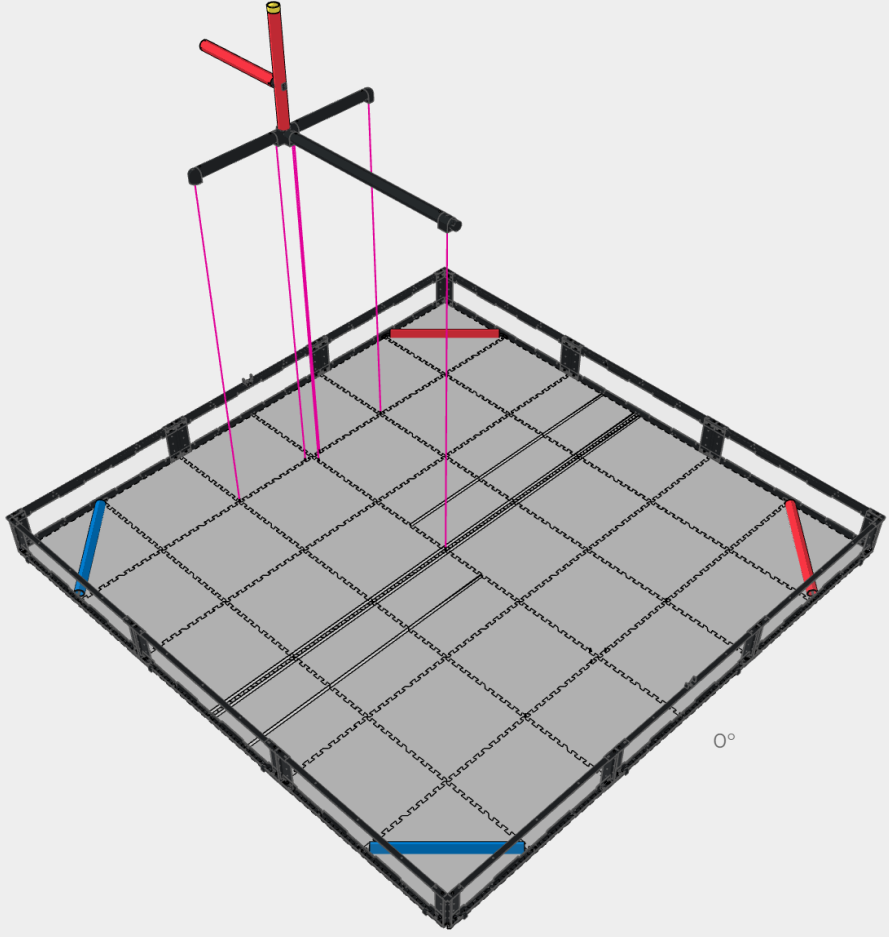

#8-32 Nylock Nut
276-1027-001

Climb Pole Support - Red
276-8354-155

Star Drive Screw 8-32 x 0.500"
276-4992-001

Star Drive Screw 8-32 x 0.375"
276-4991-001

#8-32 Nylock Nut
276-1027-001

Barrier Pipe Short
276-8354-102