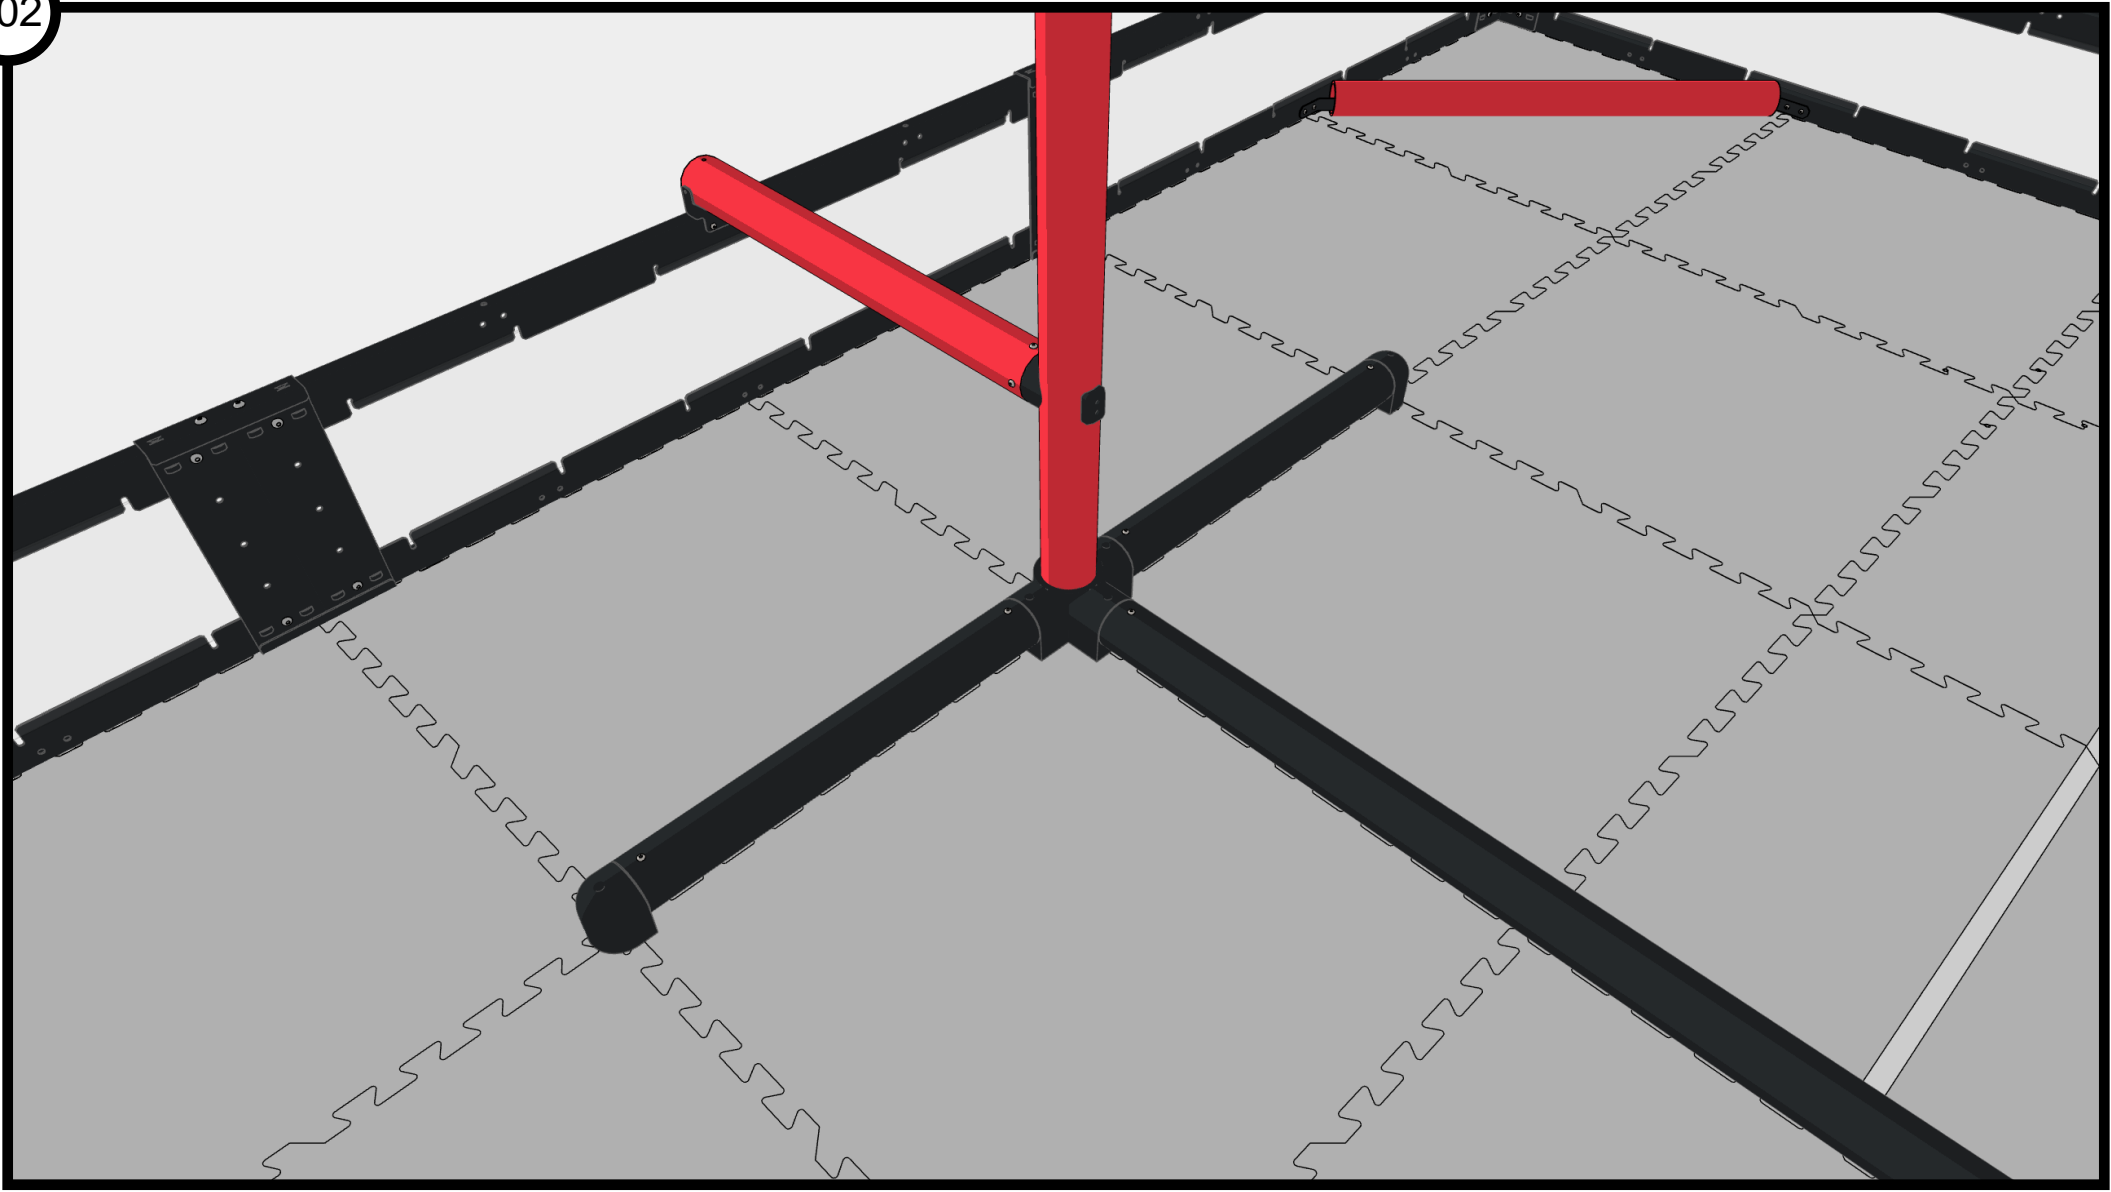

#8-32 Nylock Nut
276-1027-001

Climb Pole Support - Red
276-8354-155

Star Drive Screw 8-32 x 0.500"
276-4992-001

Star Drive Screw 8-32 x 0.375"
276-4991-001

#8-32 Nylock Nut
276-1027-001

Barrier Pipe Short
276-8354-102