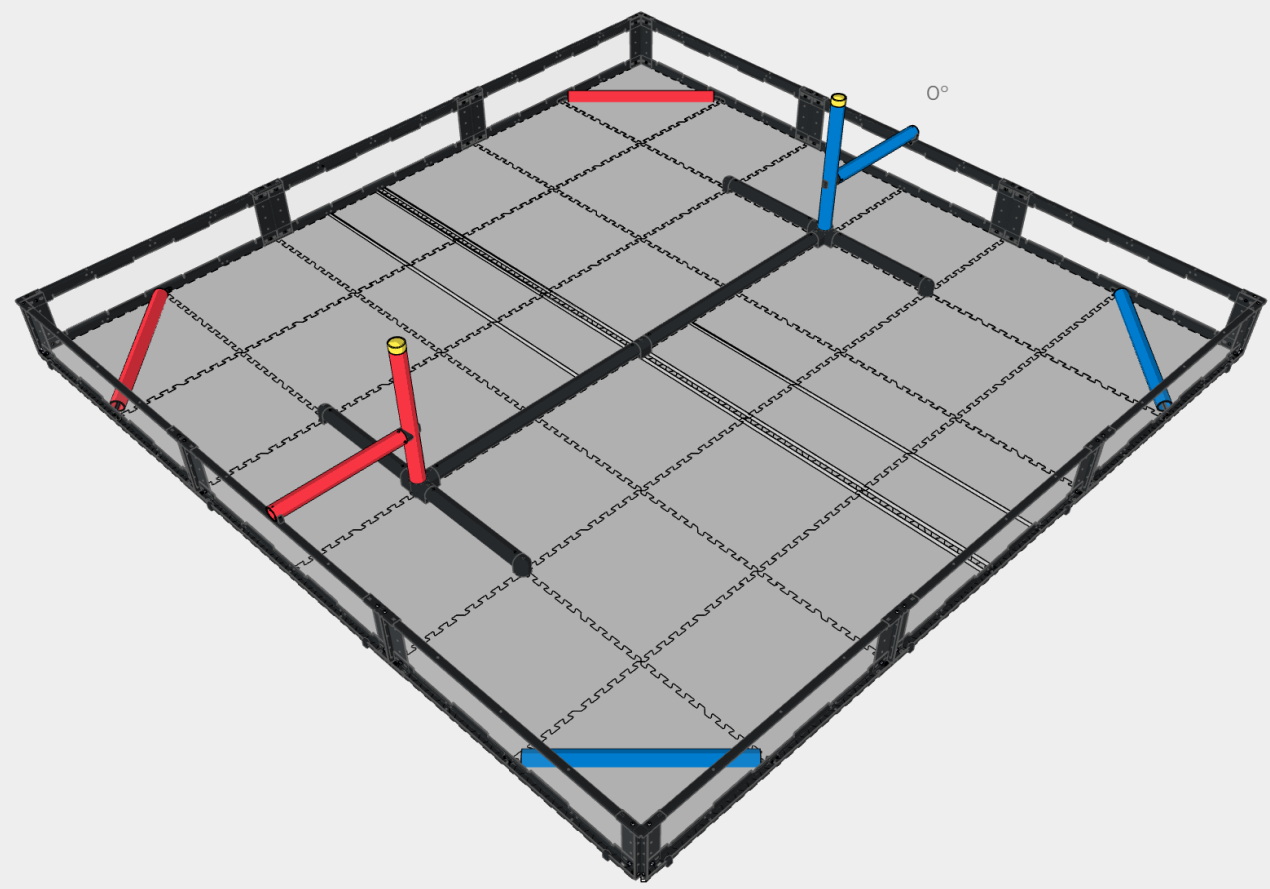

#8-32 Nylock Nut
276-1027-001

Star Drive Screw 8-32 x 5/8"
276-4993-001

#8-32 Nylock Nut
276-1027-001

#8-32 Nylock Nut
276-1027-001

Star Drive Screw 8-32 x 5/8"
276-4993-001

170

Goal Pole 3 - Blue
276-8354-208