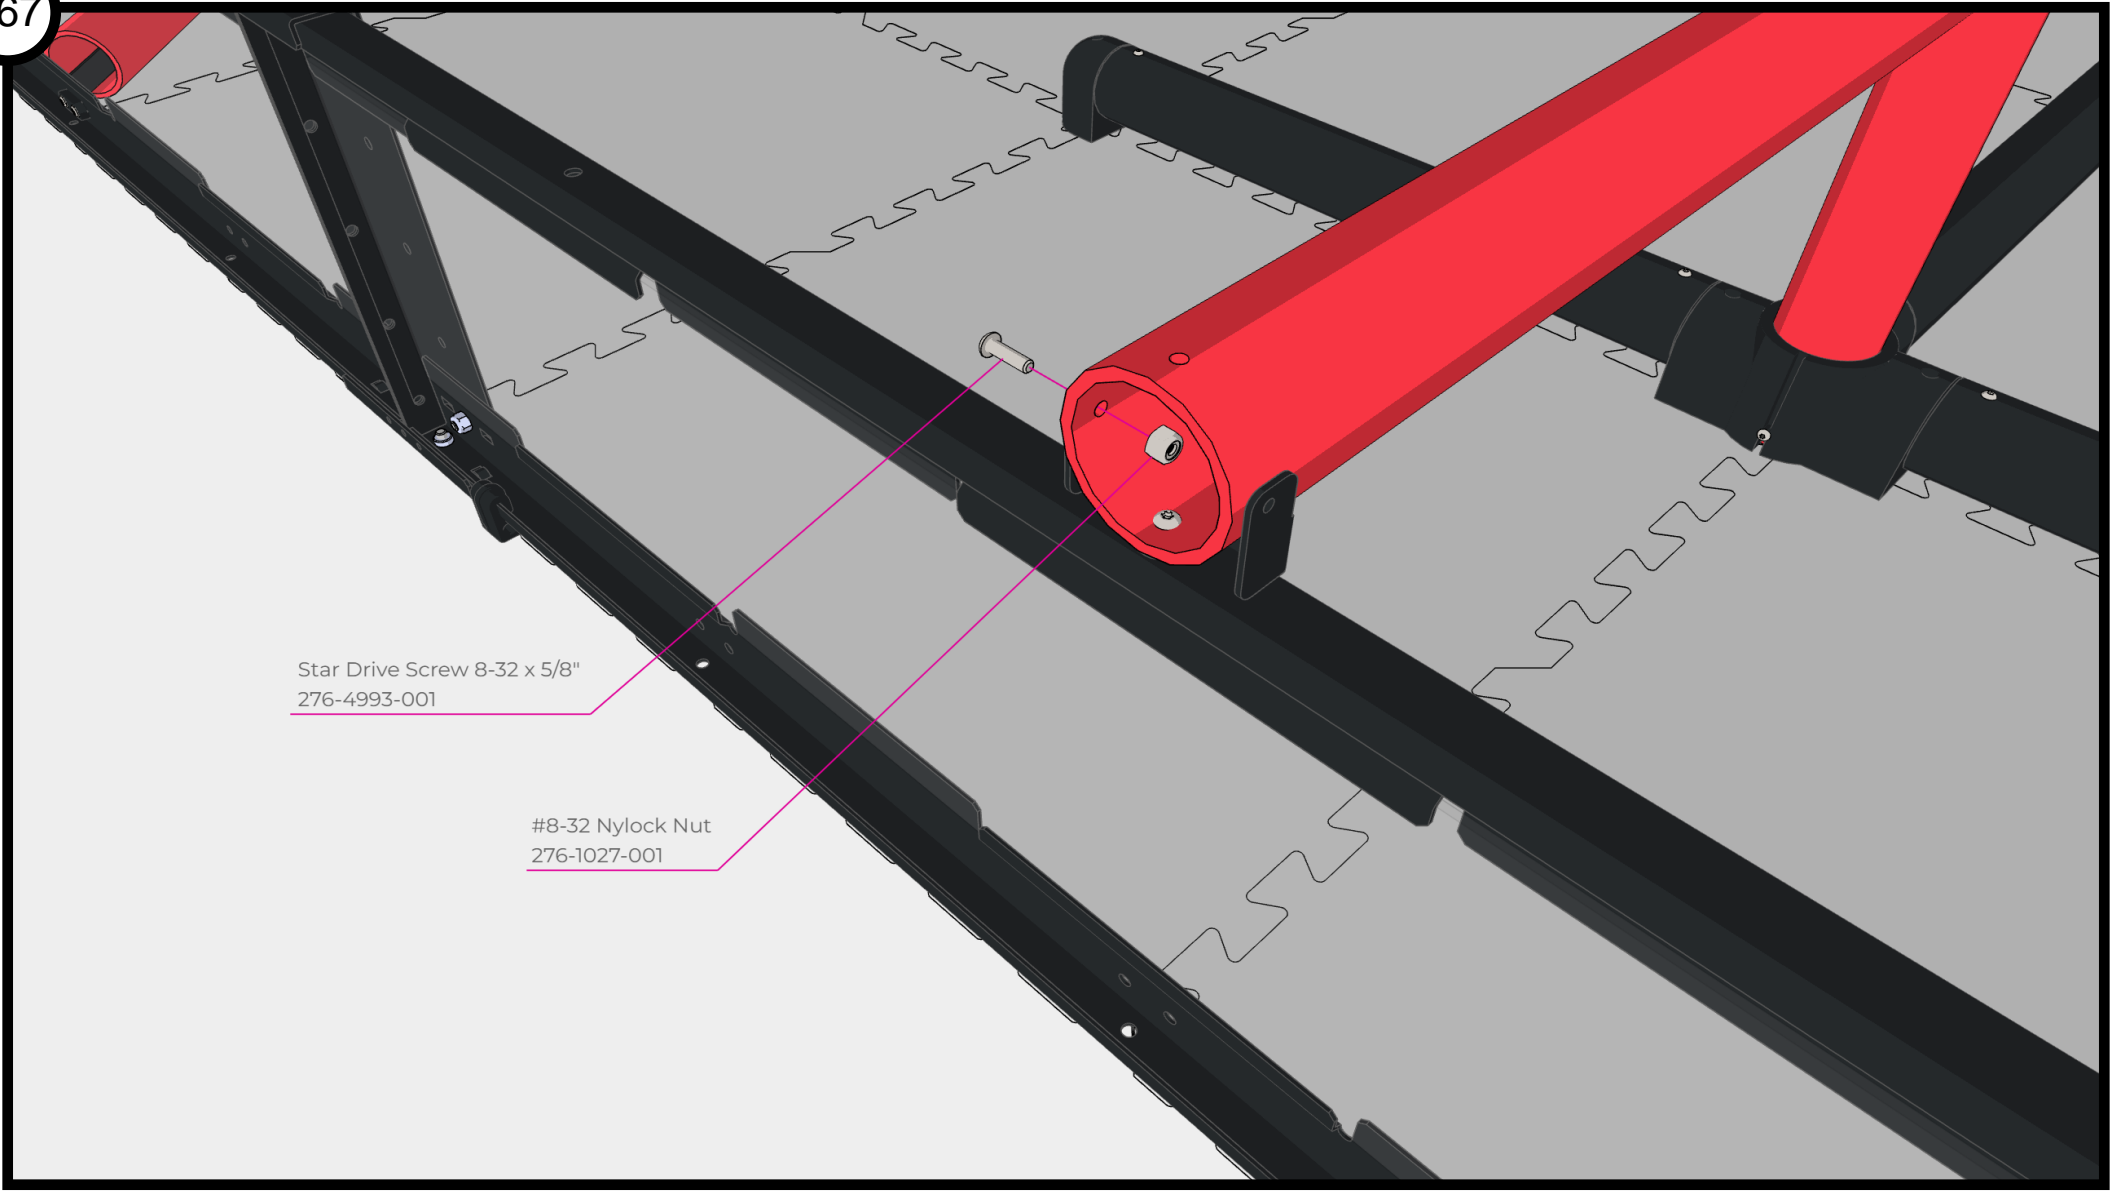

Star Drive Screw 8-32 x 5/8"
276-4993-001

#8-32 Nylock Nut
276-1027-001