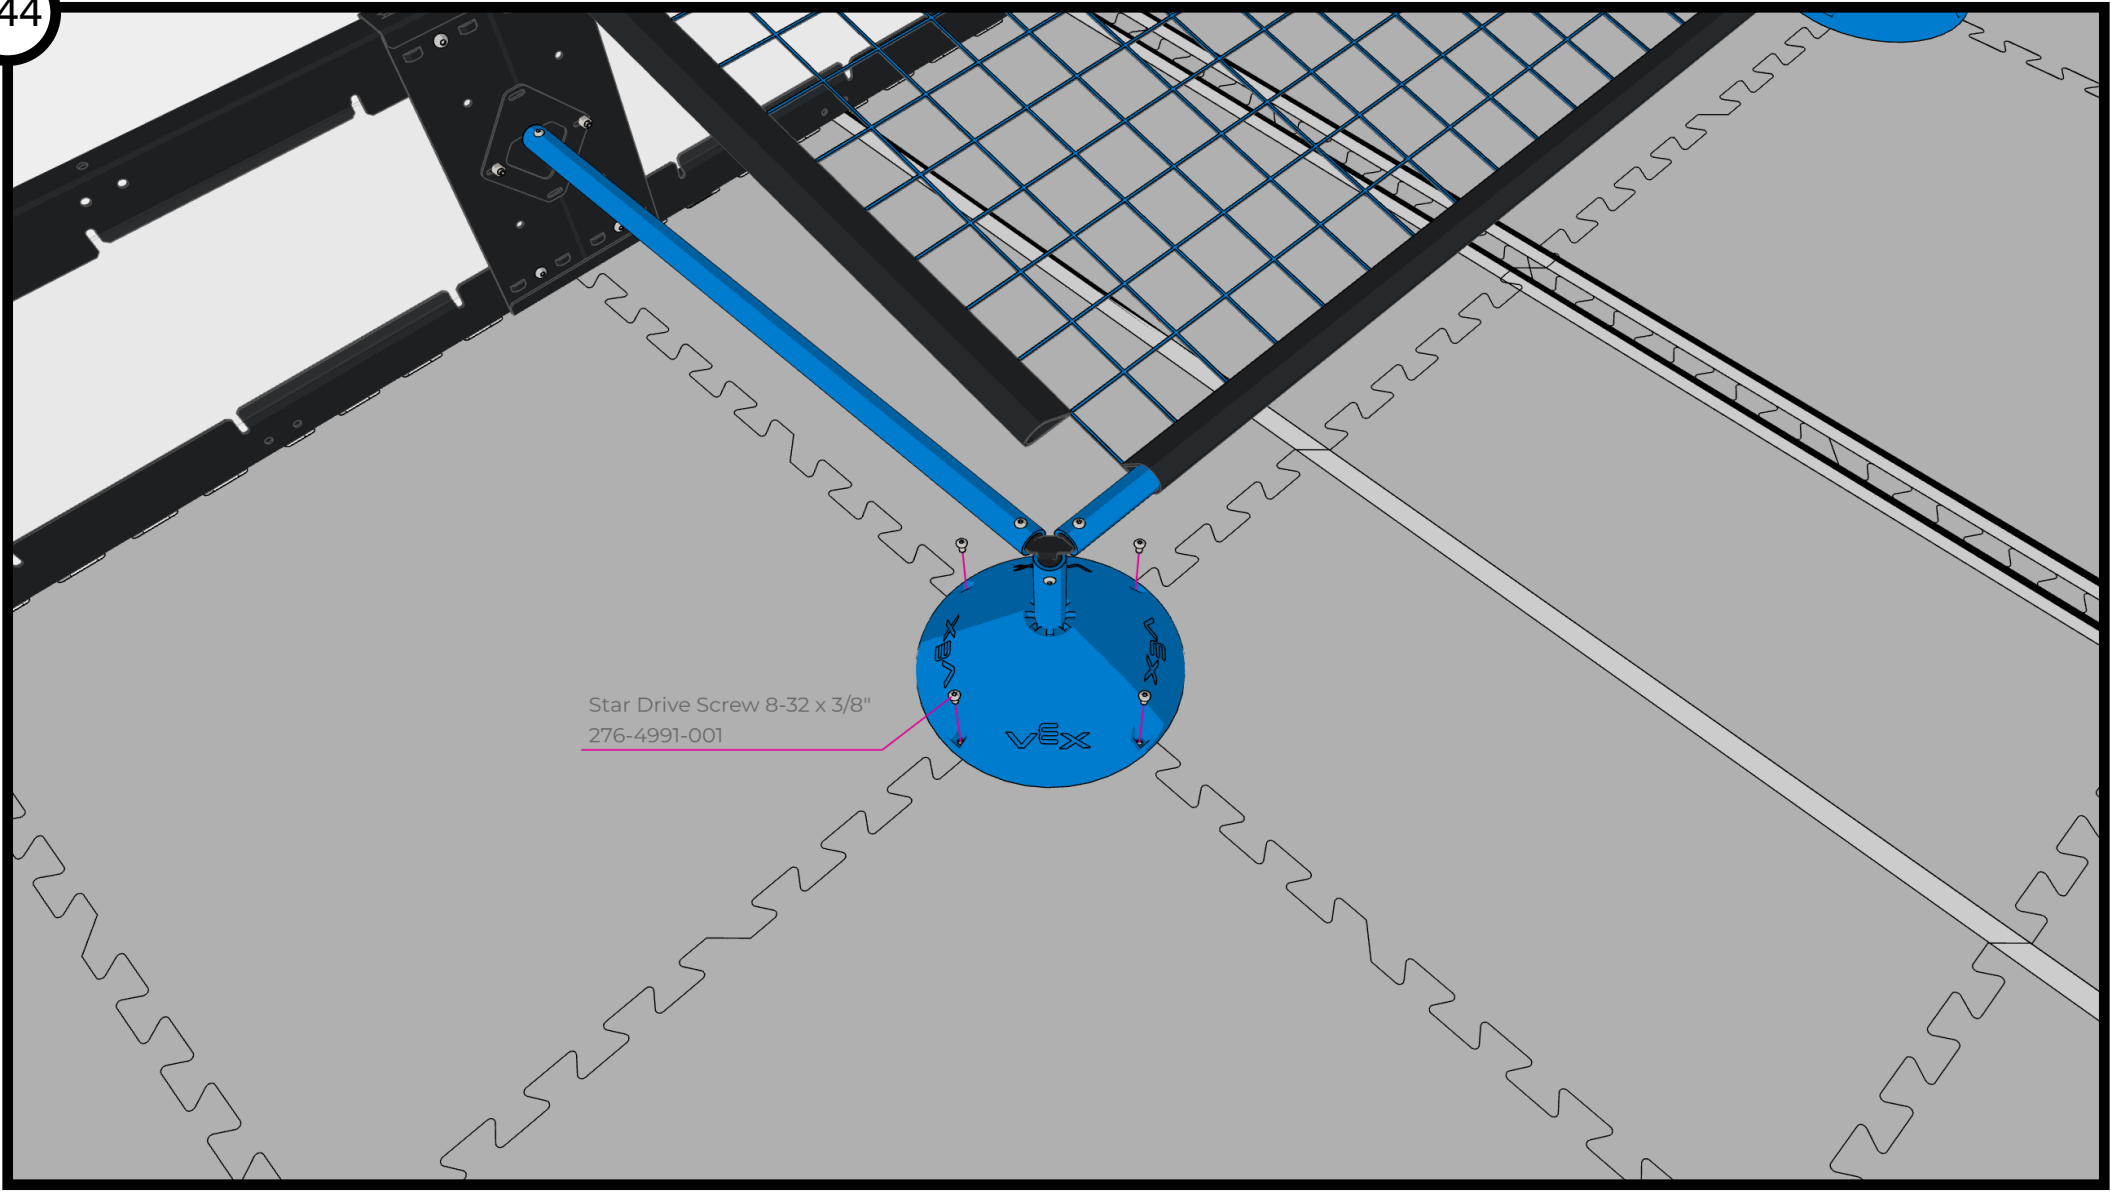

Fully Tighten Bolts

Star Drive Screw 8-32 x 1/2"
276-4992-001

#8-32 Nylock Nut
276-1027-001

Star Drive Screw 8-32 x 1/2"
276-4992-001

#8-32 Nylock Nut
276-1027-001

Star Drive Screw 8-32 x 3/8"
276-4991-001

Star Drive Screw 8-32 x 3/8"
276-4991-001

Goal Pipe 5
276-8354-215

Goal Pipe 4
276-8354-213