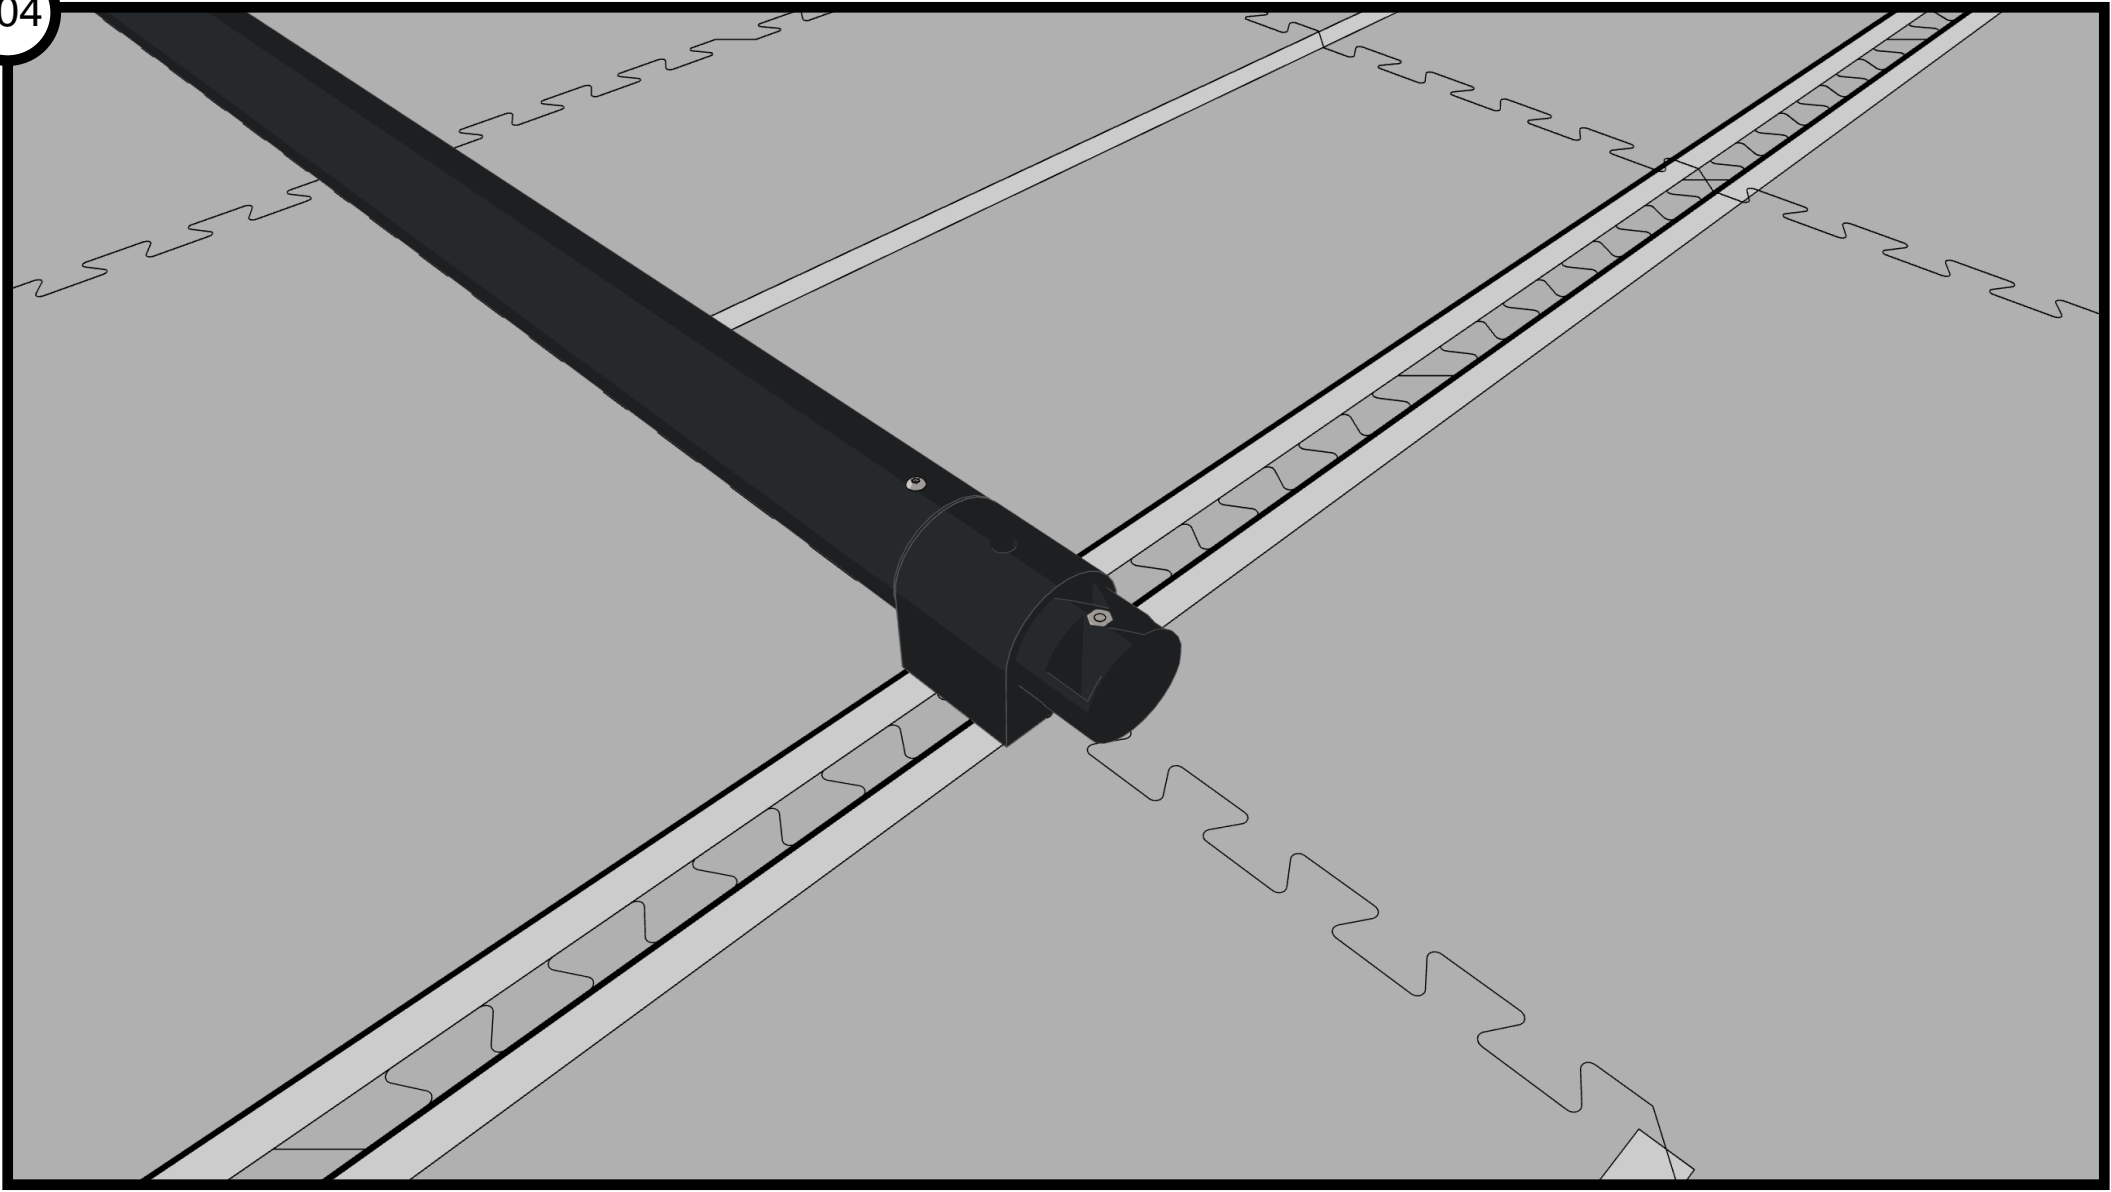

#8-32 Nylock Nut
276-1027-001

Climb Pole Support - Red
276-8354-155

Star Drive Screw 8-32 x 0.500"
276-4992-001

Star Drive Screw 8-32 x 0.375"
276-4991-001

#8-32 Nylock Nut
276-1027-001

Barrier Pipe Short
276-8354-102