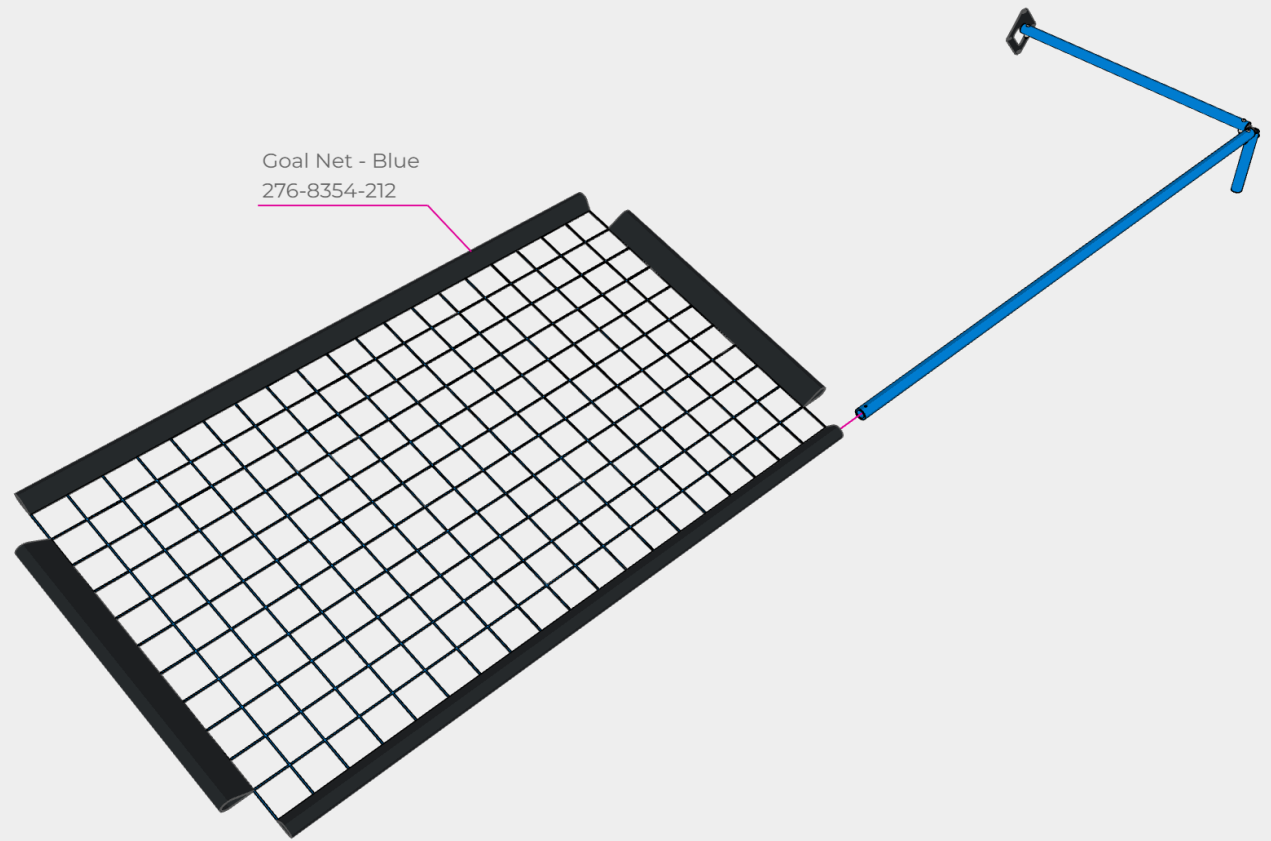

Goal Pipe 1 - Blue
276-8354-206

Goal Pipe Insert
276-8354-214

Star Drive Screw 8-32 x 1.250"
276-4997-001

#8-32 Nylock Nut
276-1027-001

Star Drive Screw 8-32 x 1.250"
276-4997-001

#8-32 Nylock Nut
276-1027-001

Star Drive Screw 8-32 x 1.250"
276-4997-001

#8-32 Nylock Nut
276-1027-001

Goal Net - Blue
276-8354-212

Goal Pipe Insert
276-8354-214

Star Drive Screw 8-32 x 1.250"
276-4997-001

#8-32 Nylock Nut
276-1027-001

Goal Base - Blue
276-8354-210

Align the indicated holes with the cross beams of the goal.

Do Not Fully Tighten

Fully Tighten Bolts

Goal Base - Blue
276-8354-210

Align the indicated holes with the cross beams of the goal.