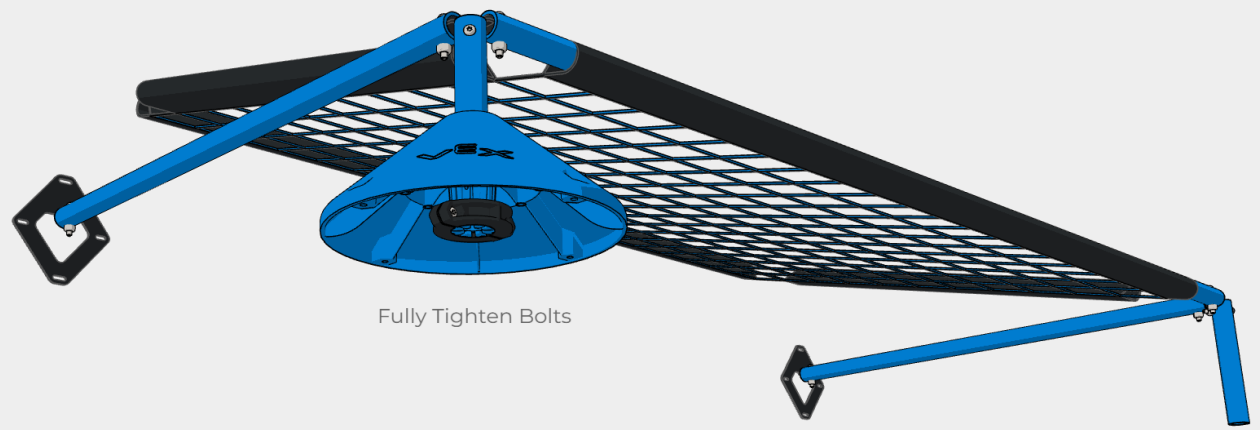

Goal Base - Blue
276-8354-210

Align the indicated holes with the cross beams of the goal.

Do Not Fully Tighten

Fully Tighten Bolts

Goal Base - Blue
276-8354-210

Align the indicated holes with the cross beams of the goal.