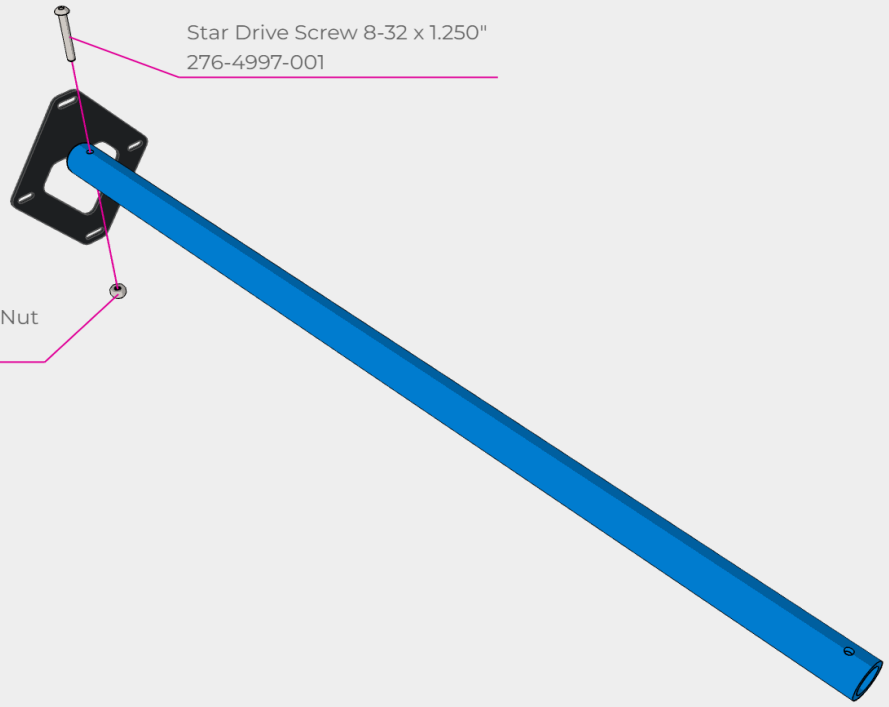

Goal Wall Mount
276-8354-201

Goal Pipe Insert
276-8354-214

Star Drive Screw 8-32 x 1.250"
276-4997-001

#8-32 Nylock Nut
276-1027-001

#8-32 Nylock Nut
276-1027-001

Star Drive Screw 8-32 x 1.250"
276-4997-001

Goal Pipe 1 - Blue
276-8354-206

Goal Pipe Insert
276-8354-214

Star Drive Screw 8-32 x 1.250"
276-4997-001

#8-32 Nylock Nut
276-1027-001

Star Drive Screw 8-32 x 1.250"
276-4997-001

#8-32 Nylock Nut
276-1027-001

Star Drive Screw 8-32 x 1.250"
276-4997-001

#8-32 Nylock Nut
276-1027-001

Goal Net - Blue
276-8354-212

Goal Pipe Insert
276-8354-214

Star Drive Screw 8-32 x 1.250"
276-4997-001

#8-32 Nylock Nut
276-1027-001