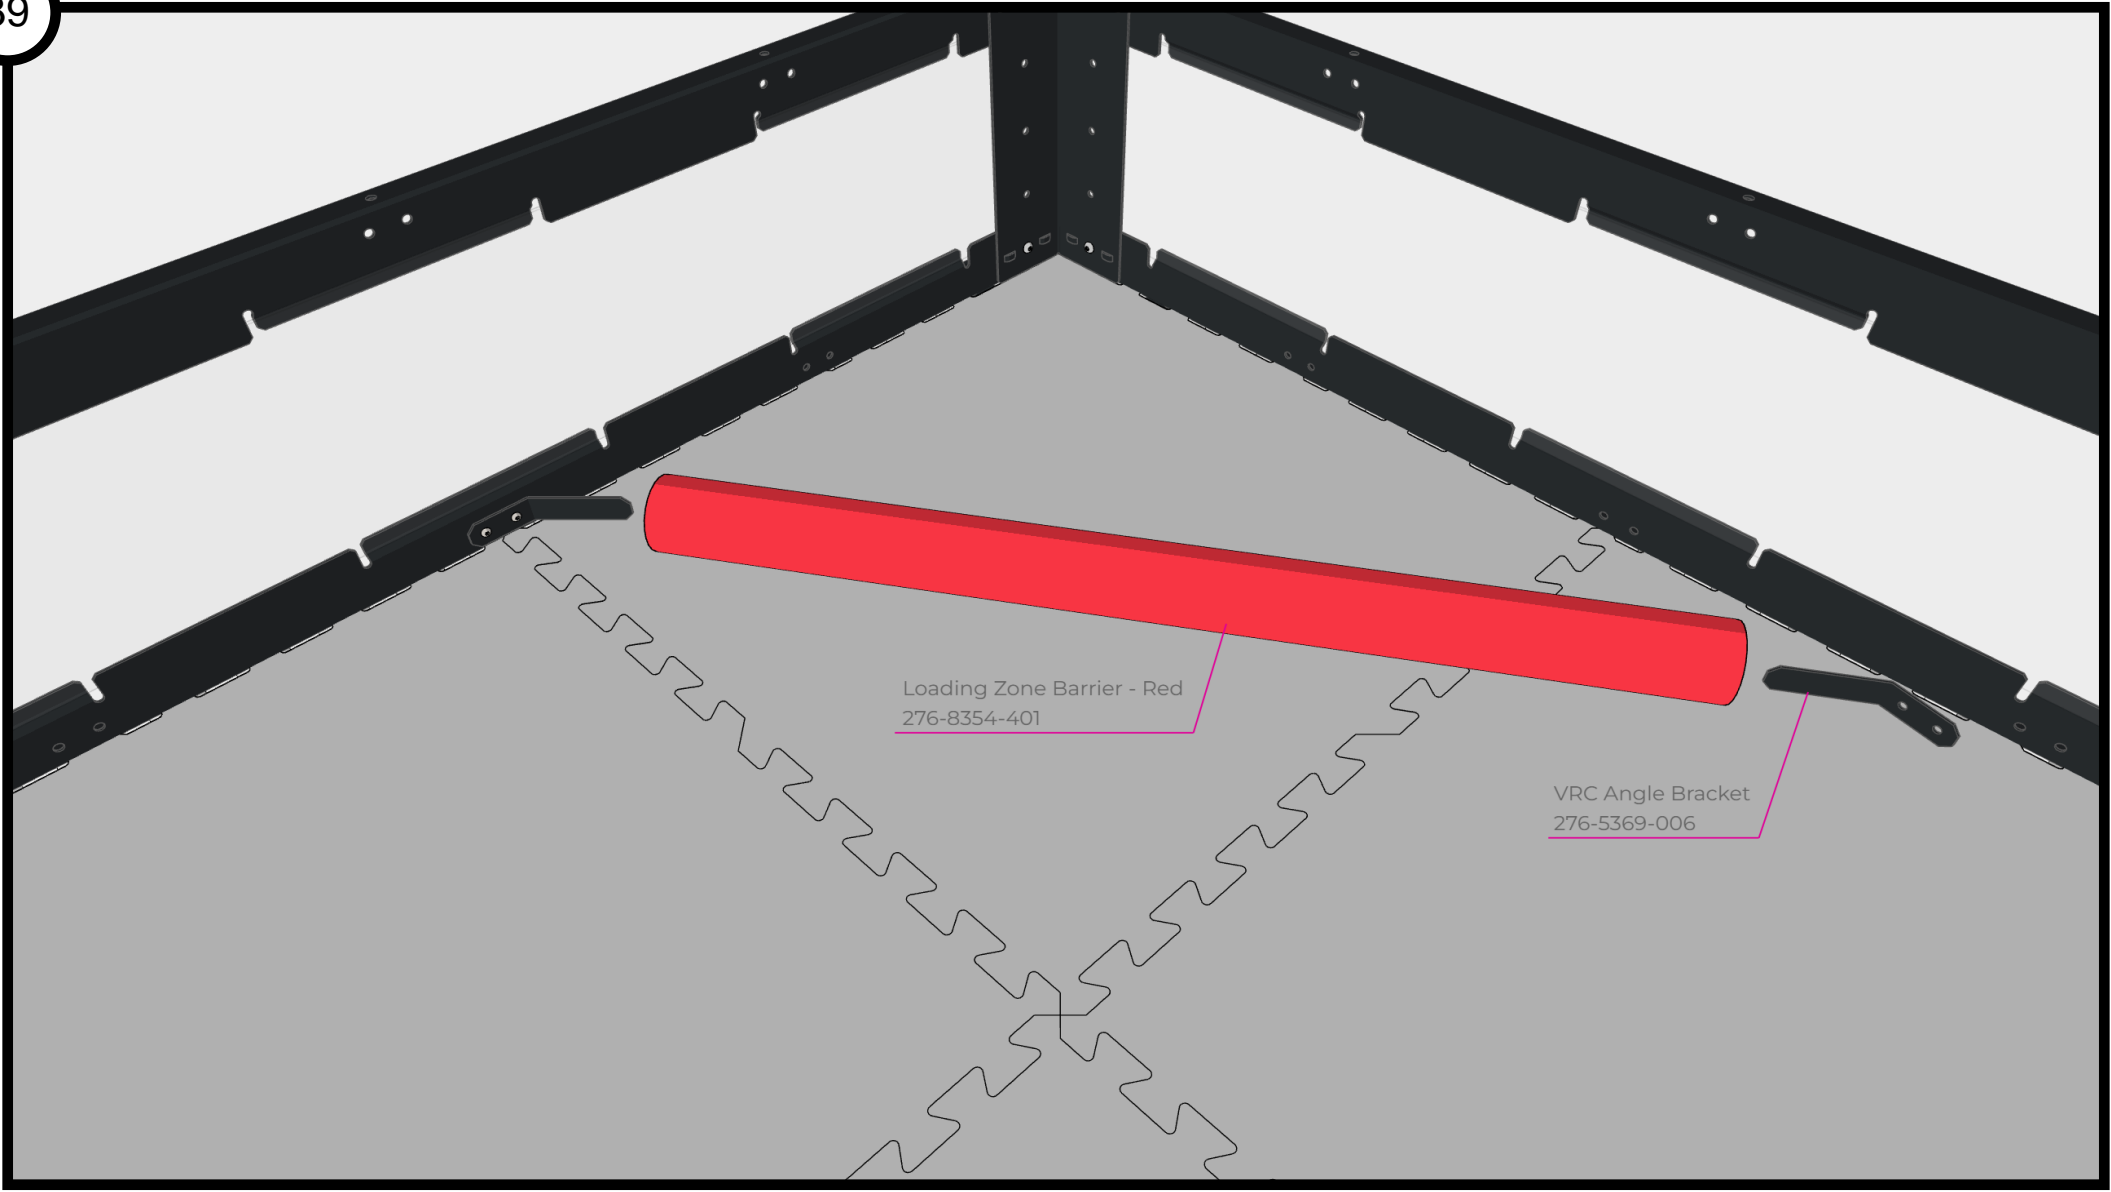

#8-32 Nylock Nut
276-1027-001

Field Wall Adapter
276-5677-019

Star Drive Screw 8-32 x 0.500"
276-4992-001

0°

#8-32 Nylock Nut
276-1027-001

Field Wall Adapter
276-5677-019

VRC Angle Bracket
276-5369-006

Star Drive Screw 8-32 x 0.500"
276-4992-001

Loading Zone Barrier - Red
276-8354-401

VRC Angle Bracket
276-5369-006

#8-32 Nylock Nut
276-1027-001

Field Wall Adapter
276-5677-019

Star Drive Screw 8-32 x 0.500"
276-4992-001

Field Wall Adapter
276-5677-019