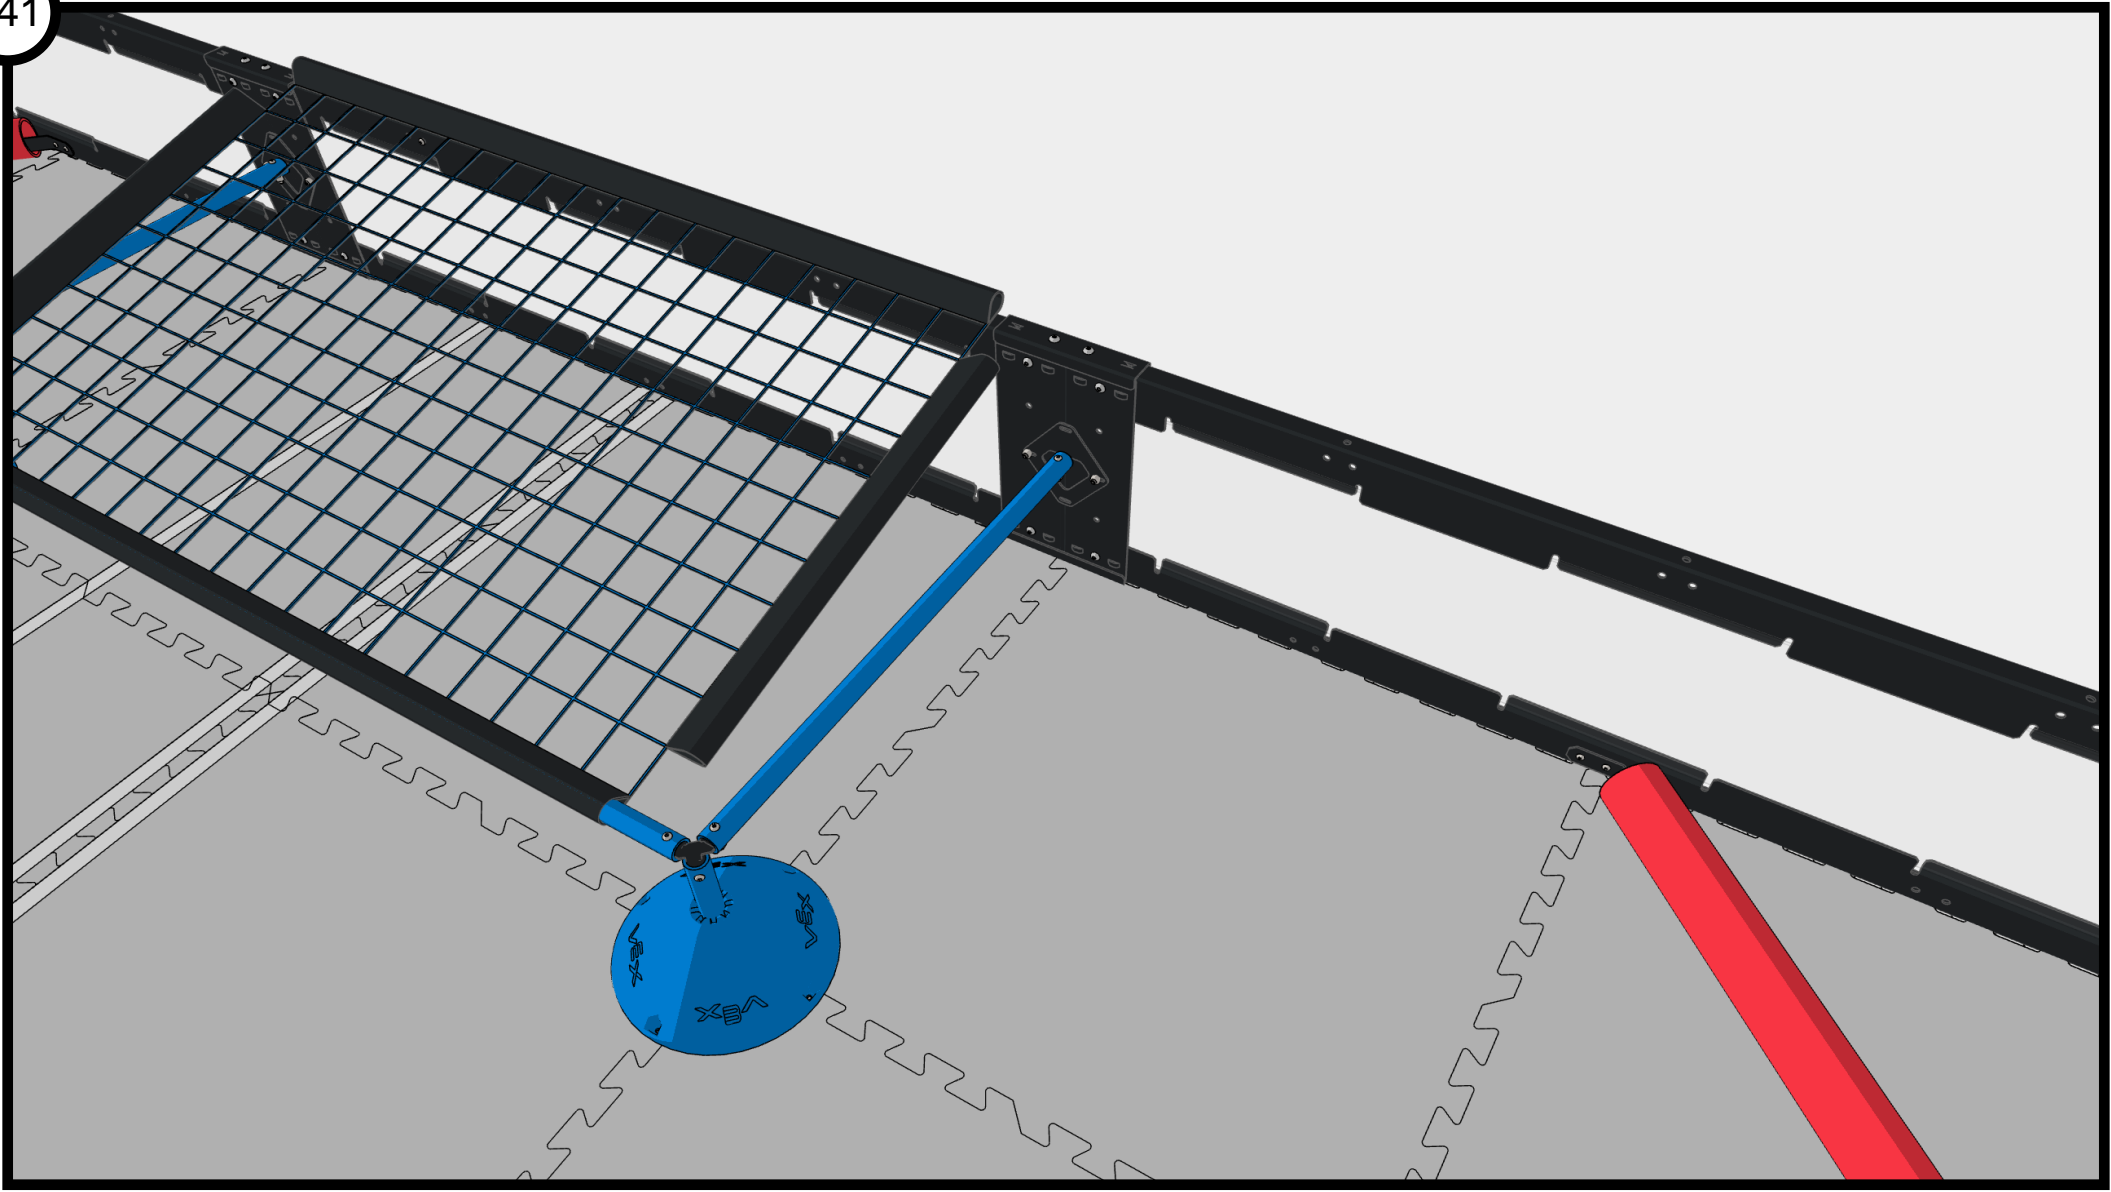

Fully Tighten Bolts

Star Drive Screw 8-32 x 1/2"
276-4992-001

#8-32 Nylock Nut
276-1027-001

Star Drive Screw 8-32 x 1/2"
276-4992-001

#8-32 Nylock Nut
276-1027-001

Star Drive Screw 8-32 x 3/8"
276-4991-001