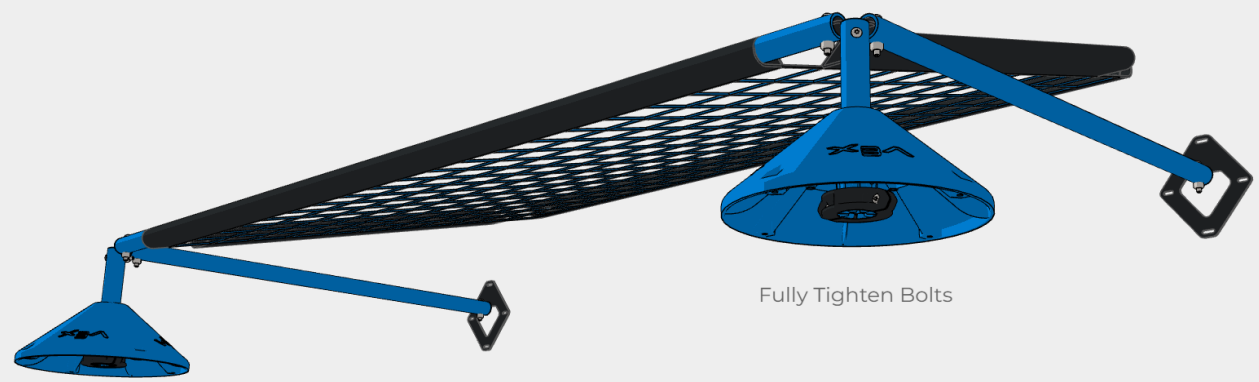

Goal Base - Blue
276-8354-210

Align the indicated holes with the cross beams of the goal.

Do Not Fully Tighten

Fully Tighten Bolts

Goal Base - Blue
276-8354-210

Align the indicated holes with the cross beams of the goal.