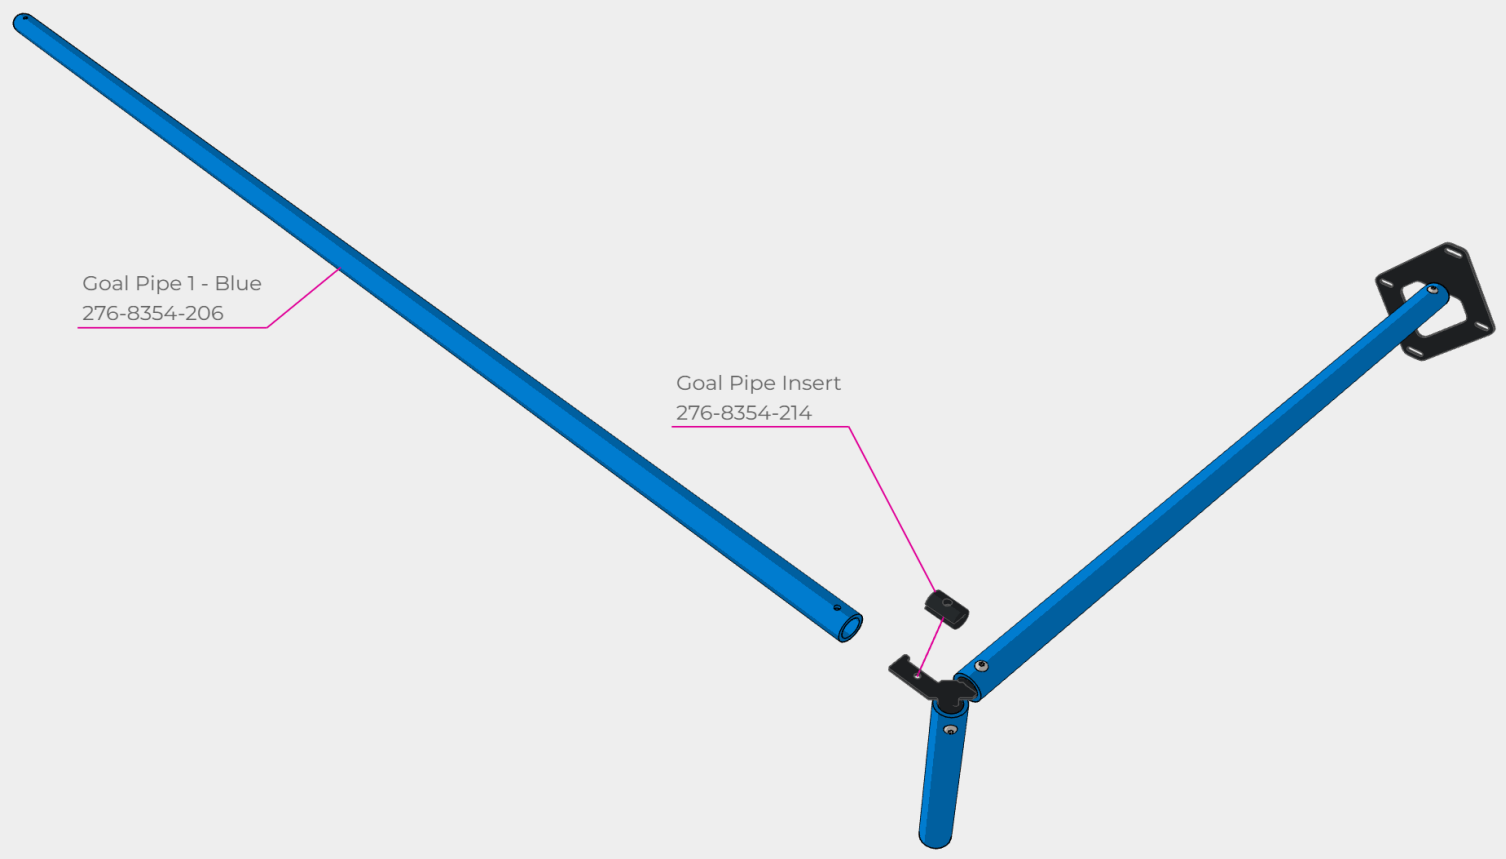

#8-32 Nylock Nut
276-1027-001

Star Drive Screw 8-32 x 5/8"
276-4993-001

#8-32 Nylock Nut
276-1027-001

#8-32 Nylock Nut
276-1027-001

Star Drive Screw 8-32 x 5/8"
276-4993-001

170

Goal Pole 3 - Blue
276-8354-208

Goal Wall Mount
276-8354-201

Goal Pipe Insert
276-8354-214

Star Drive Screw 8-32 x 1.250"
276-4997-001

#8-32 Nylock Nut
276-1027-001

#8-32 Nylock Nut
276-1027-001

Star Drive Screw 8-32 x 1.250"
276-4997-001

Goal Pipe 1 - Blue
276-8354-206

Goal Pipe Insert
276-8354-214

Star Drive Screw 8-32 x 1.250"
276-4997-001

#8-32 Nylock Nut
276-1027-001

Star Drive Screw 8-32 x 1.250"
276-4997-001

#8-32 Nylock Nut
276-1027-001

Star Drive Screw 8-32 x 1.250"
276-4997-001

#8-32 Nylock Nut
276-1027-001

Goal Net - Blue
276-8354-212

Goal Pipe Insert
276-8354-214

Star Drive Screw 8-32 x 1.250"
276-4997-001

#8-32 Nylock Nut
276-1027-001