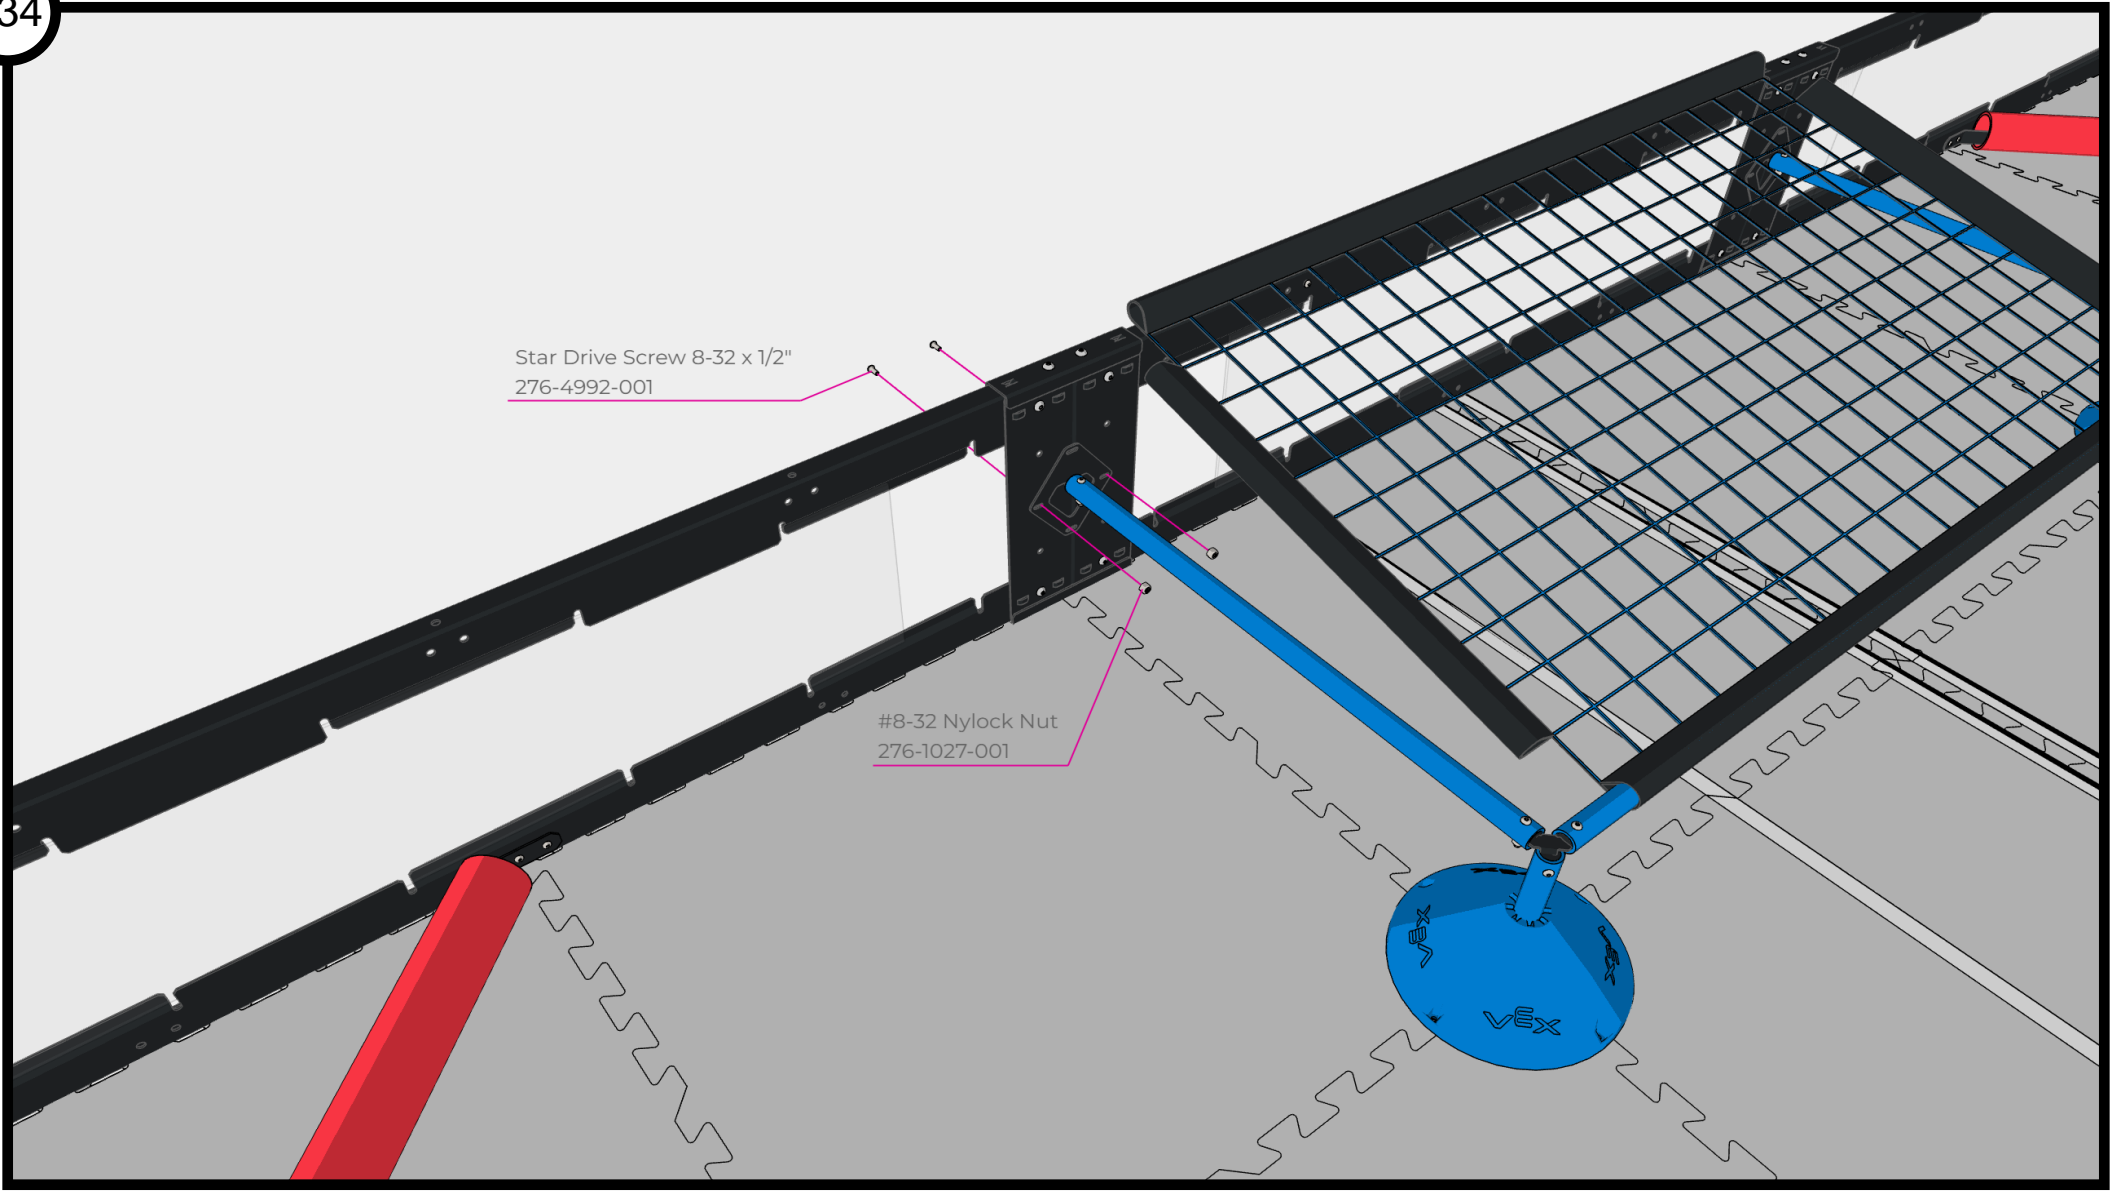

Fully Tighten Bolts

Star Drive Screw 8-32 x 1/2"
276-4992-001

#8-32 Nylock Nut
276-1027-001

Star Drive Screw 8-32 x 1/2"
276-4992-001

#8-32 Nylock Nut
276-1027-001

Star Drive Screw 8-32 x 3/8"
276-4991-001

Star Drive Screw 8-32 x 3/8"
276-4991-001

Goal Pipe 5
276-8354-215

Goal Pipe 4
276-8354-213