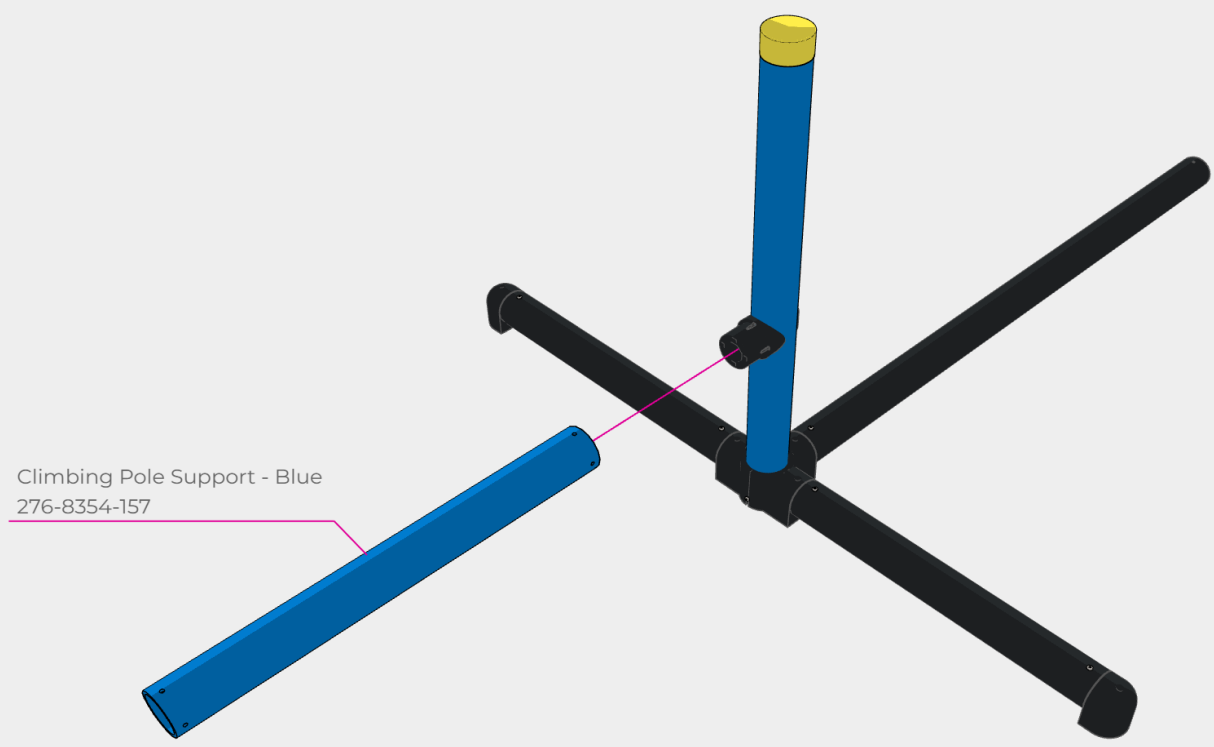

Star Drive Screw 8-32 x 0.500"
276-4992-001

Pole Cap
276-8354-156

Climbing Pole - Blue
276-8354-152

Star Drive Screw 8-32 x 1.250"
276-4997-001

#8-32 Nylock Nut
276-1027-001

#8-32 Nylock Nut
276-1027-001

Climbing Pole Support - Blue
276-8354-157