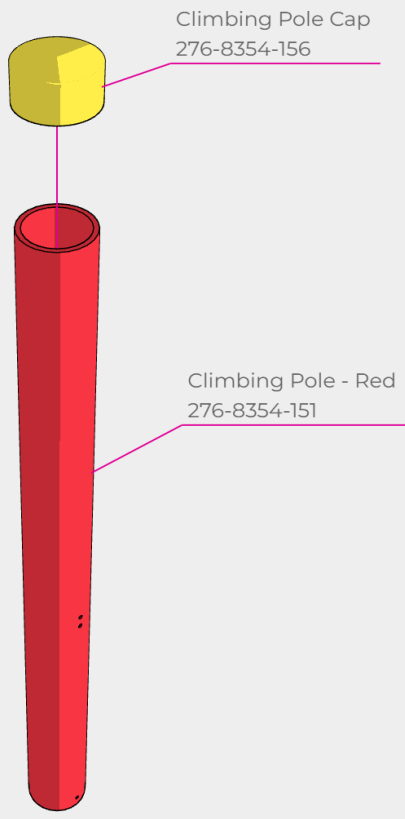

1

1/4-20 x 1/2" Long Button Hex Screw
SBS2520-0500SS

Field Gusset Corner Flat
276-6089-018

2

Field Gusset Corner Flat
276-6089-018

1/4-20 x 1/2" Long Button Head Hex Head
SBS2520-0500SS

0°

5

Star Drive Screw 8-32 x 0.500"
276-4992-001

Star Drive Screw 8-32 x 2.500"
276-8016-001

Climbing Pole Cap
276-8354-156

Climbing Pole - Red
276-8354-151

#8-32 Nylock Nut
276-1027-001

Star Drive Screw 8-32 x 1.250"
276-4997-001

#8-32 Nylock Nut
276-1027-001

Climb Pole Support - Red
276-8354-155

Star Drive Screw 8-32 x 0.500"
276-4992-001

Star Drive Screw 8-32 x 0.375"
276-4991-001

#8-32 Nylock Nut
276-1027-001

Barrier Pipe Short
276-8354-102