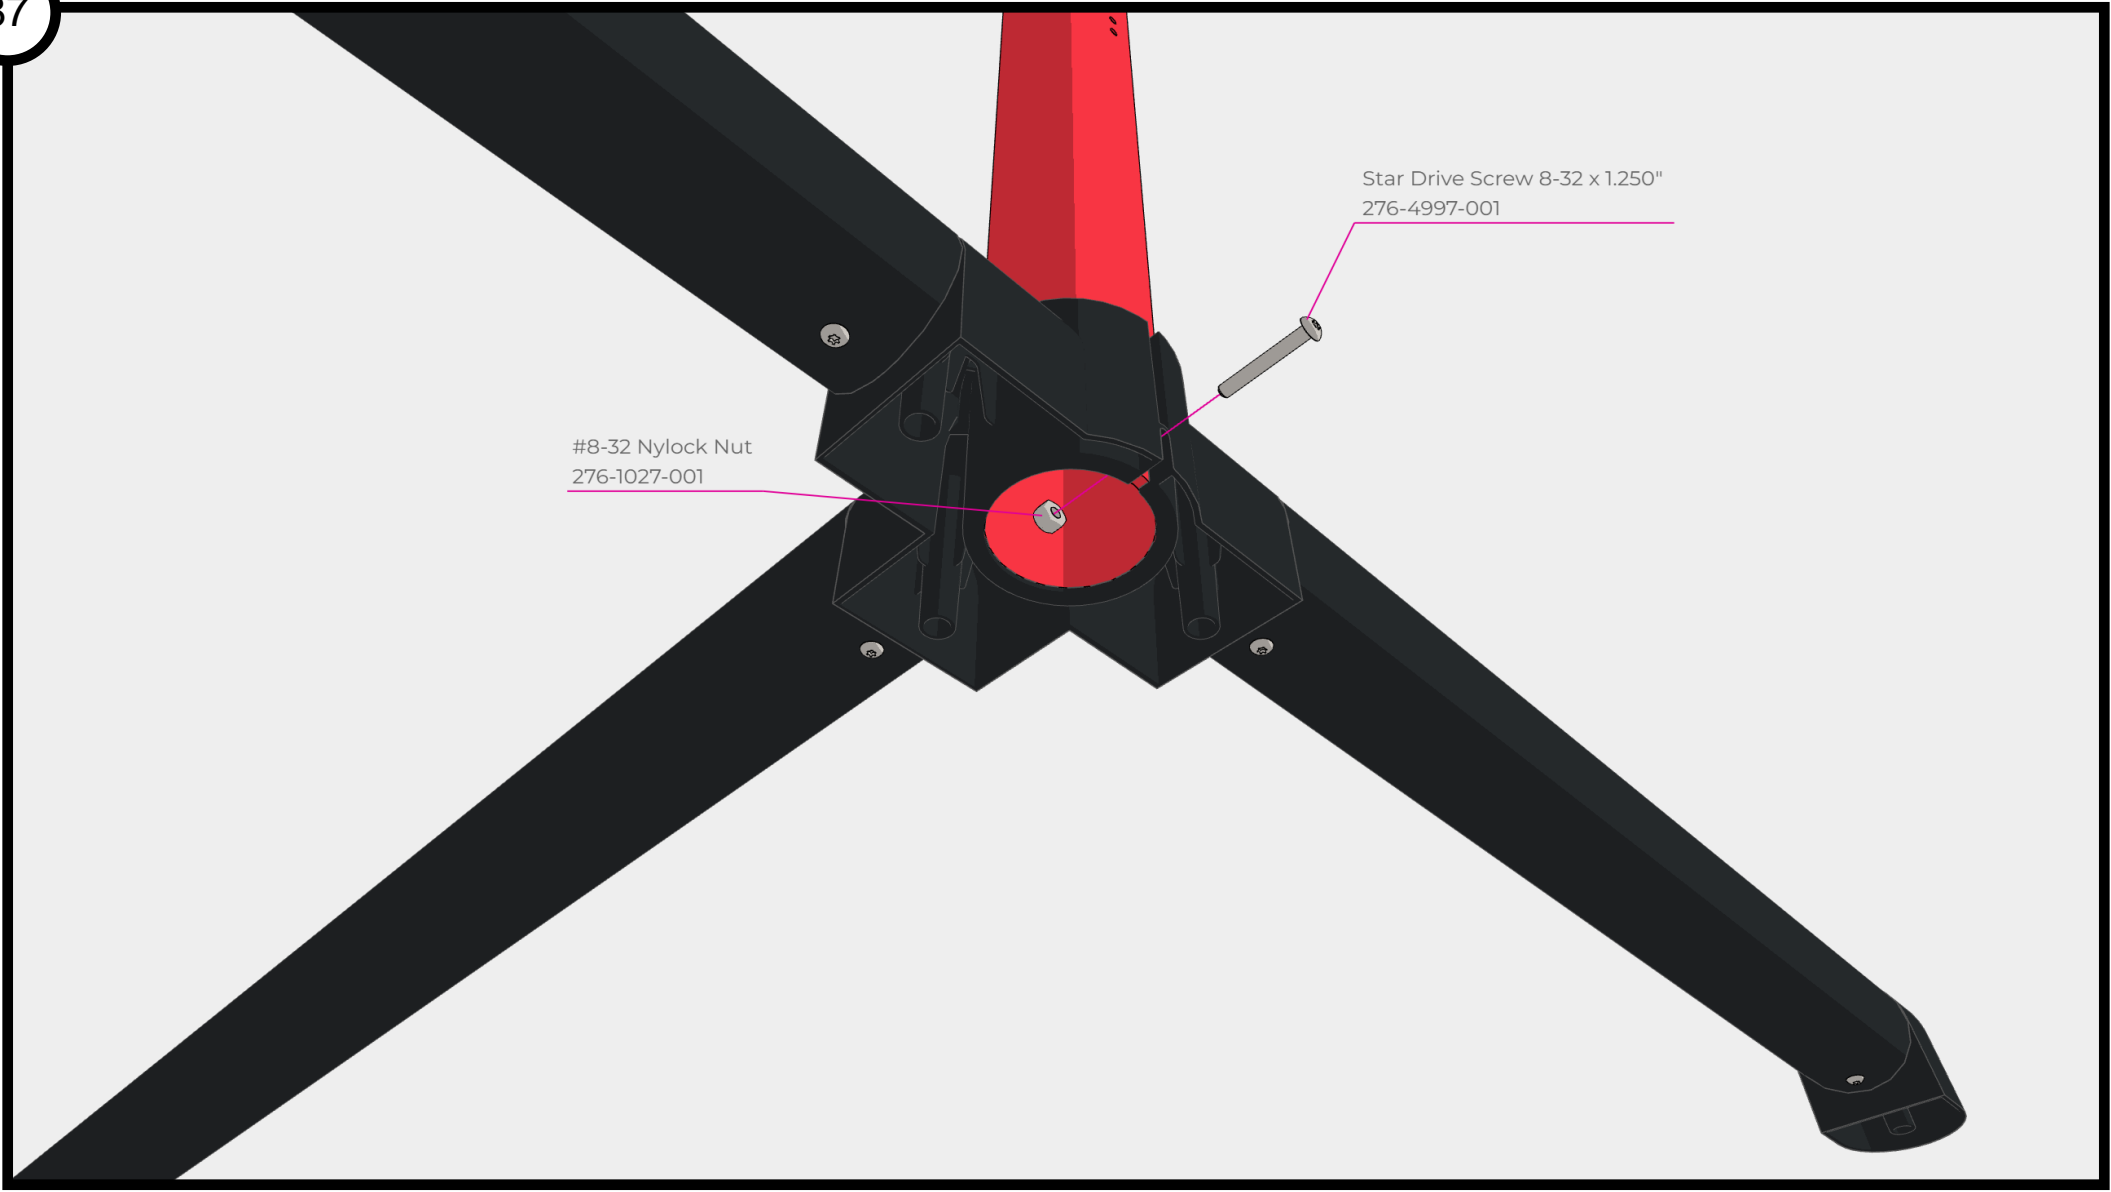

Star Drive Screw 8-32 x 0.500"
276-4992-001

Star Drive Screw 8-32 x 2.500"
276-8016-001

Climbing Pole Cap
276-8354-156

Climbing Pole - Red
276-8354-151

#8-32 Nylock Nut
276-1027-001

Star Drive Screw 8-32 x 1.250"
276-4997-001