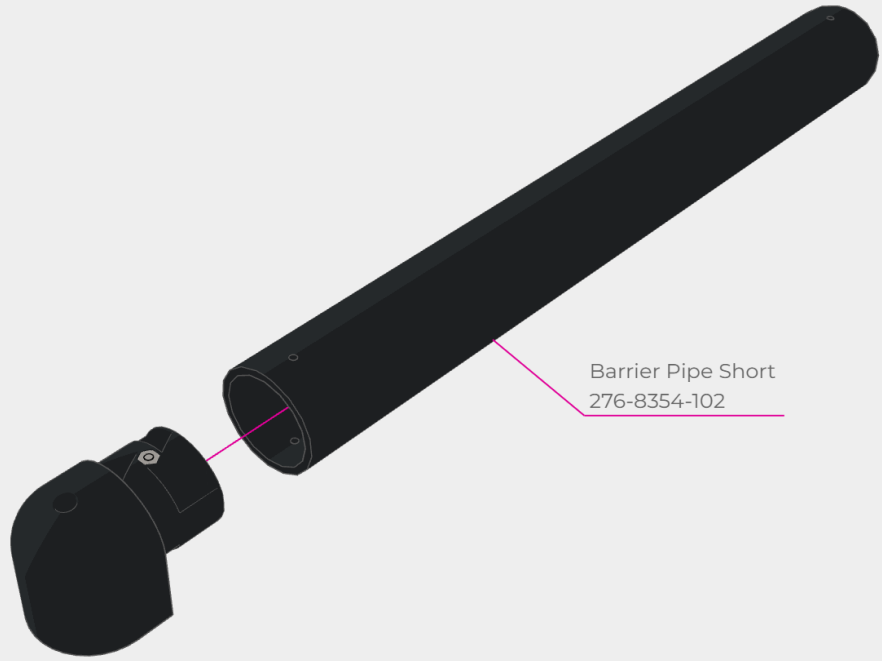

#8-32 Nylock Nut
276-1027-001

Climbing Pole Support Bracket
276-8354-158

Star Drive Screw 8-32 x 0.500"
276-4992-001

47

#8-32 Nylock Nut
276-1027-001

Field Wall Adapter
276-5677-019

Star Drive Screw 8-32 x 0.500"
276-4992-001

Climbing Pole Support Bracket
276-8354-158

2x

VRC Large Pipe Cap
276-8354-103

#8-32 Nylock Nut
276-1027-001

2x

2x

Barrier Pipe Short
276-8354-102

2x

2x

Star Drive Screw 8-32 x 0.500"
276-4992-001

2x

Star Drive Screw 8-32 x 0.500"
276-4992-001

#8-32 Nylock Nut
276-1027-001

#8-32 Nylock Nut
276-1027-001

#8-32 Nylock Nut
276-1027-001

Barrier Pipe Long
276-8354-101