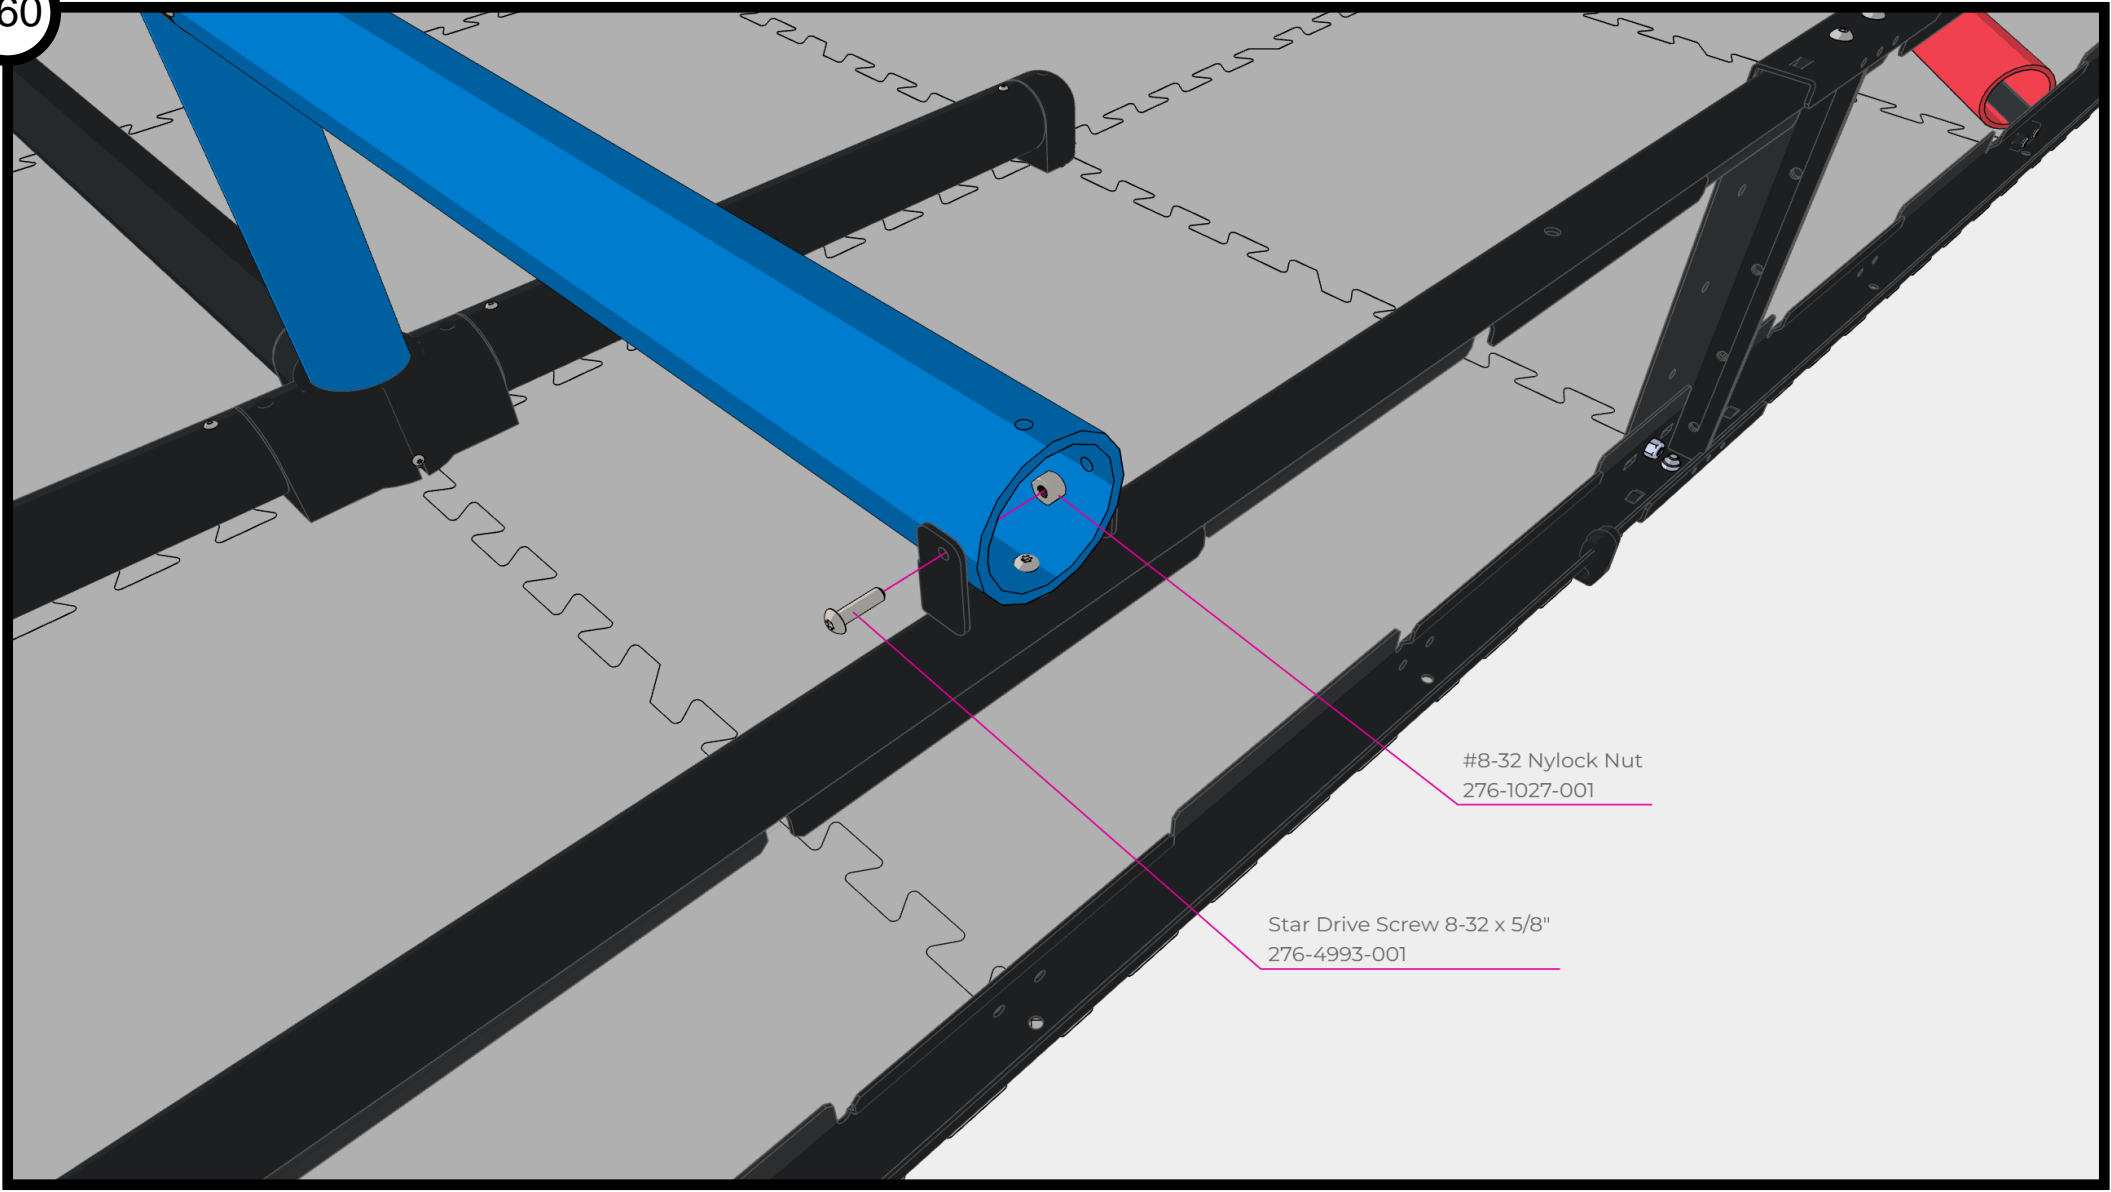

#8-32 Nylock Nut
276-1027-001

Star Drive Screw 8-32 x 5/8"
276-4993-001