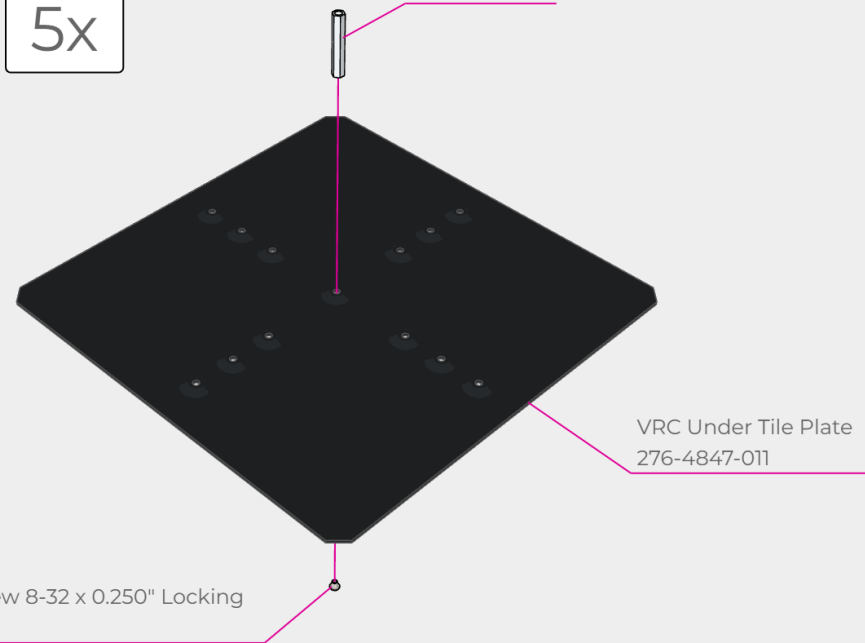

1

1/4-20 x 1/2" Long Button Hex Screw
SBS2520-0500SS

Field Gusset Corner Flat
276-6089-018

2

Field Gusset Corner Flat
276-6089-018

1/4-20 x 1/2" Long Button Head Hex Head
SBS2520-0500SS

0°

5

2x

6

2x

0°

0°

5x

1.50" Standoff
275-1017-001

VRC Under Tile Plate
276-4847-011

Star Drive Screw 8-32 x 0.250" Locking
276-5006-001

5x

4x

Standoff 0.50"
275-1014-001

VRC Under Tile Plate
276-4847-011

Star Drive Screw 8-32 x 0.250" Locking
276-5006-001

4x

0°