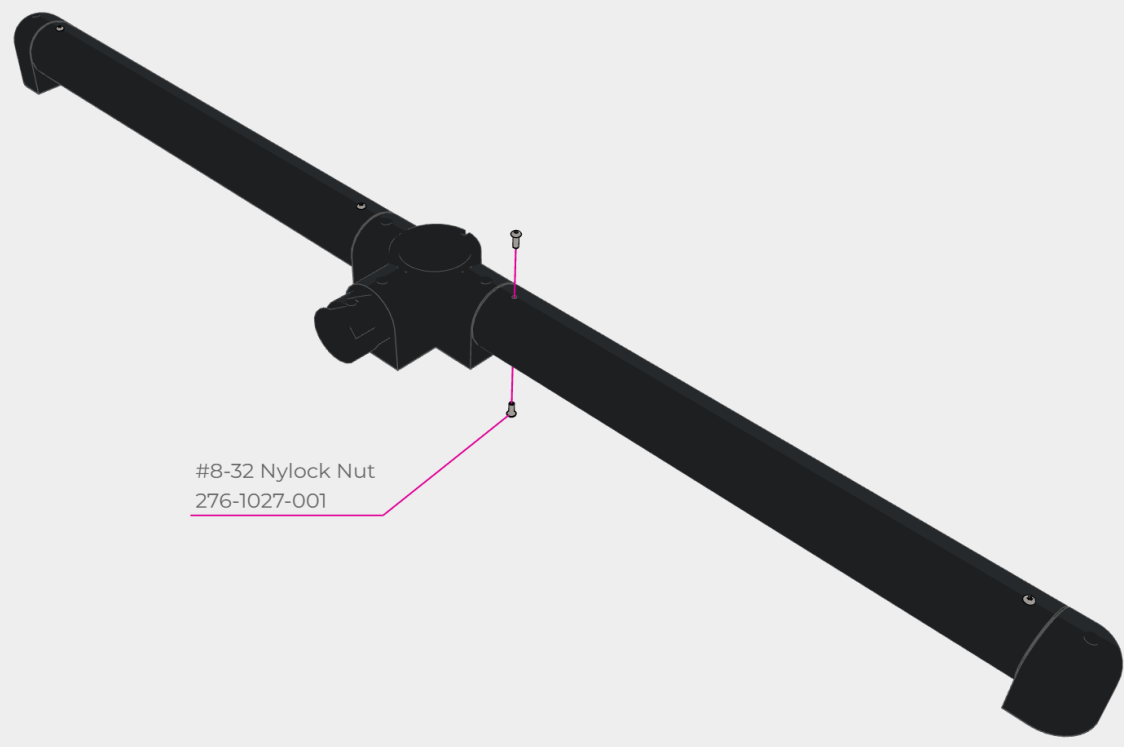

2x

Star Drive Screw 8-32 x 0.500"
276-4992-001

2x

Star Drive Screw 8-32 x 0.500"
276-4992-001

#8-32 Nylock Nut
276-1027-001

#8-32 Nylock Nut
276-1027-001

#8-32 Nylock Nut
276-1027-001

Barrier Pipe Long
276-8354-101

Star Drive Screw 8-32 x 0.500"
276-4992-001

Star Drive Screw 8-32 x 2.500"
276-8016-001

Climbing Pole Cap
276-8354-156

Climbing Pole - Red
276-8354-151

#8-32 Nylock Nut
276-1027-001

Star Drive Screw 8-32 x 1.250"
276-4997-001