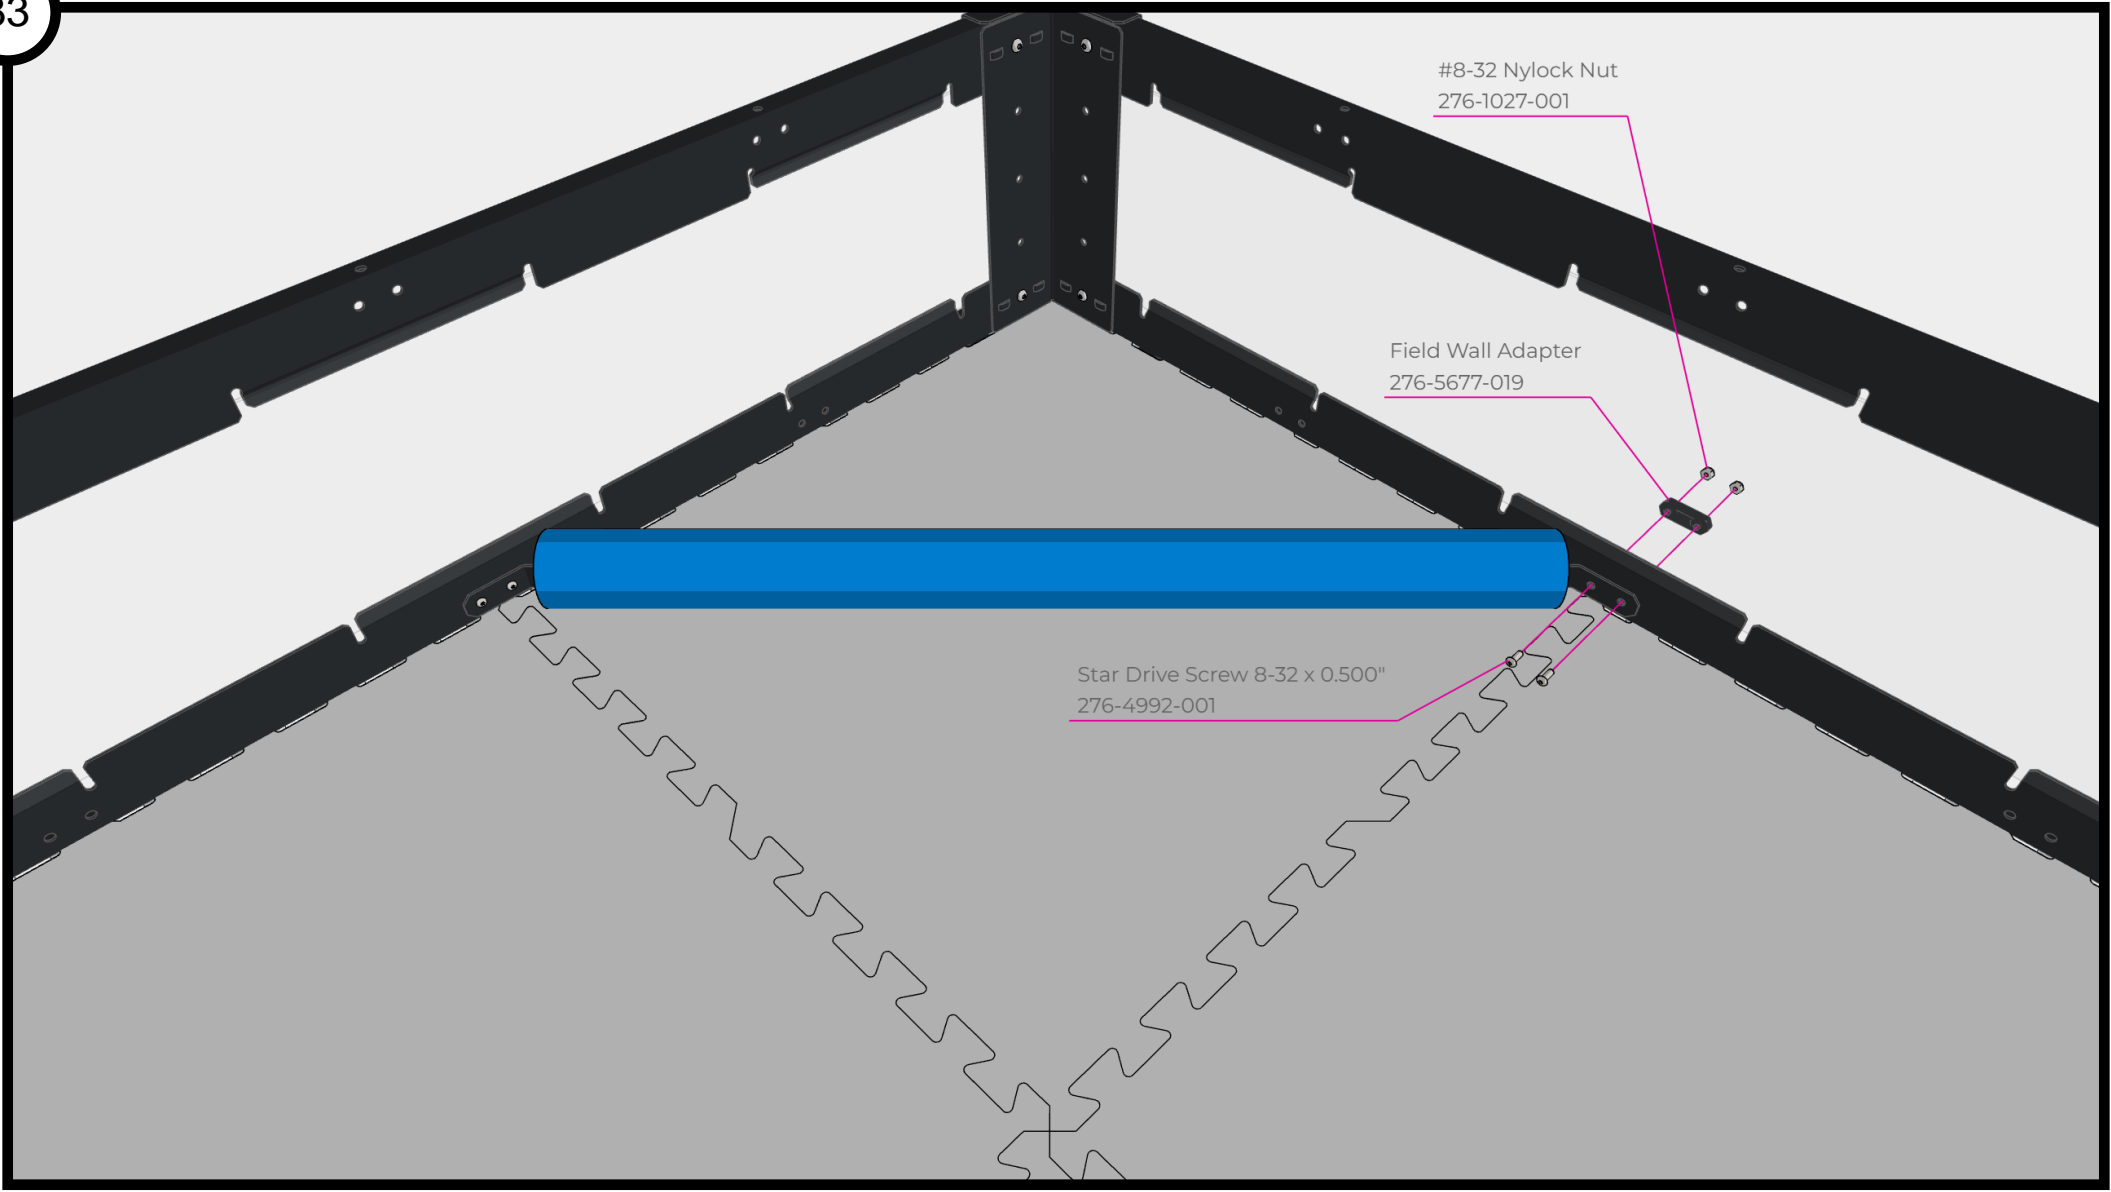

0°

#8-32 Nylock Nut
276-1027-001

Field Wall Adapter
276-5677-019

VRC Angle Bracket
276-5369-006

Star Drive Screw 8-32 x 0.500"
276-4992-001

Loading Zone Barrier - Blue
276-8354-402

VRC Angle Bracket
276-5369-006

Loading Zone Barrier - Red
276-8354-401

VRC Angle Bracket
276-5369-006

#8-32 Nylock Nut
276-1027-001

Field Wall Adapter
276-5677-019

Star Drive Screw 8-32 x 0.500"
276-4992-001

Field Wall Adapter
276-5677-019