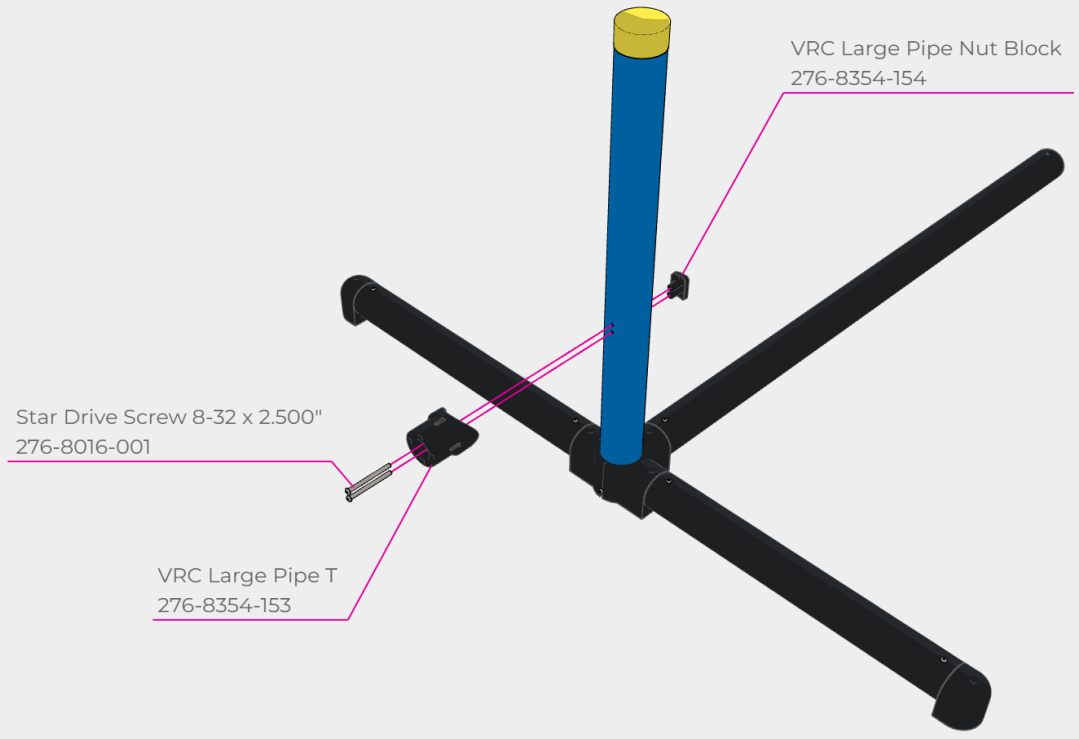

Star Drive Screw 8-32 x 0.500"
276-4992-001

Star Drive Screw 8-32 x 0.500"
276-4992-001

#8-32 Nylock Nut
276-1027-001

Star Drive Screw 8-32 x 0.500"
276-4992-001

#8-32 Nylock Nut
276-1027-001

Barrier Pipe Long
276-8354-101

Star Drive Screw 8-32 x 0.500"
276-4992-001

Pole Cap
276-8354-156

Climbing Pole - Blue
276-8354-152

Star Drive Screw 8-32 x 1.250"
276-4997-001

#8-32 Nylock Nut
276-1027-001

#8-32 Nylock Nut
276-1027-001

Climbing Pole Support - Blue
276-8354-157

Star Drive Screw 8-32 x 0.500"
276-4992-001

Star Drive Screw 8-32 x 2.500"
276-8016-001

151

Star Drive Screw 8-32 x 3/8"
276-4991-001

Star Drive Screw 8-32 x 3/8"
276-4991-001

Star Drive Screw 8-32 x 1/2"
276-4992-001