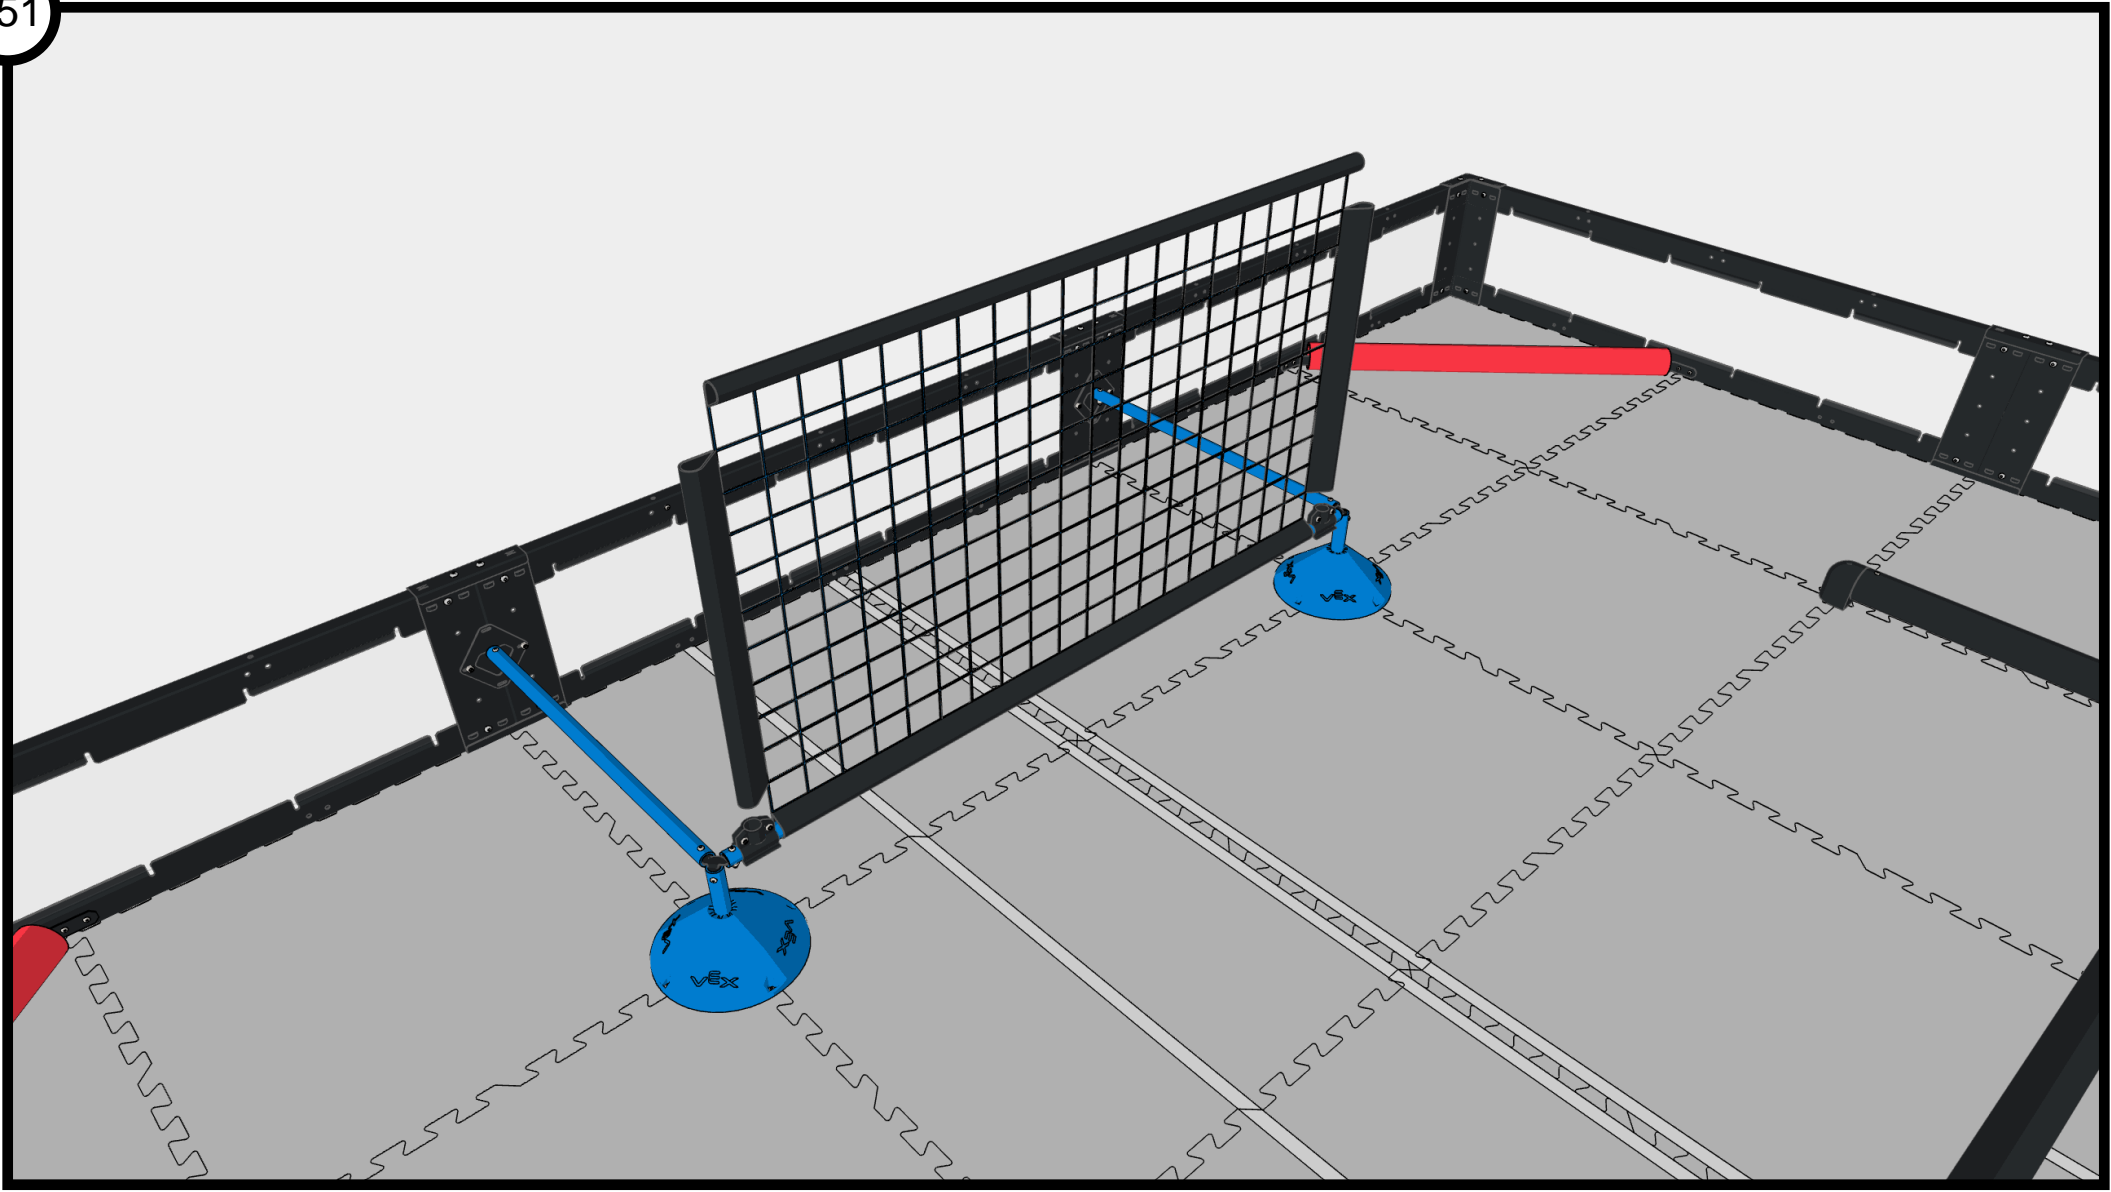

Star Drive Screw 8-32 x 3/8"
276-4991-001

Goal Pipe 5
276-8354-215

Goal Pipe 4
276-8354-213