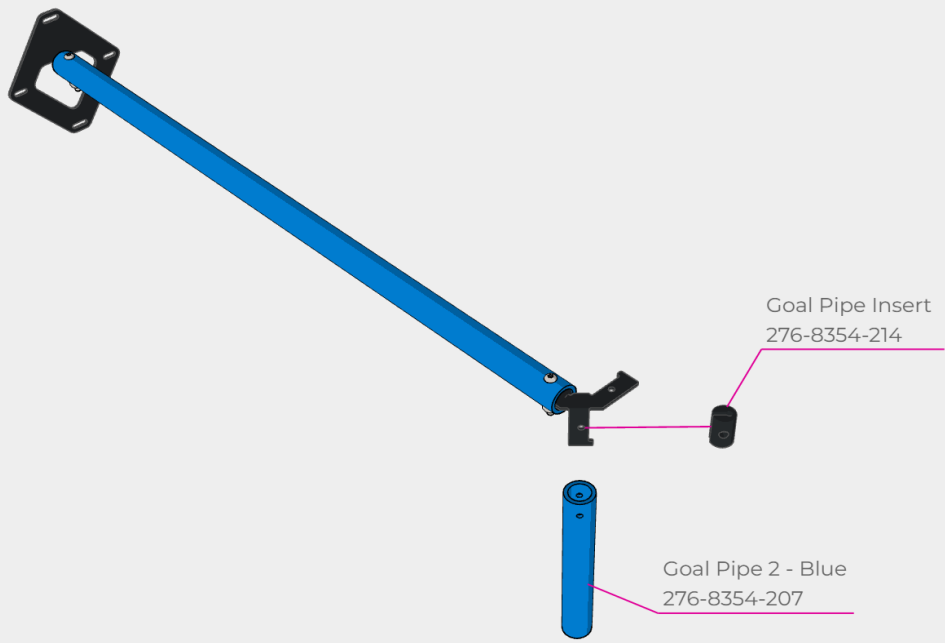

Goal Wall Mount
276-8354-201

Goal Pipe Insert
276-8354-214

Star Drive Screw 8-32 x 1.250"
276-4997-001

#8-32 Nylock Nut
276-1027-001

#8-32 Nylock Nut
276-1027-001

Star Drive Screw 8-32 x 1.250"
276-4997-001

Goal Pipe 1 - Blue
276-8354-206

Goal Pipe Insert
276-8354-214

Star Drive Screw 8-32 x 1.250"
276-4997-001

#8-32 Nylock Nut
276-1027-001

Star Drive Screw 8-32 x 1.250"
276-4997-001

#8-32 Nylock Nut
276-1027-001

Star Drive Screw 8-32 x 1.250"
276-4997-001

#8-32 Nylock Nut
276-1027-001

Goal Net - Blue
276-8354-212

Goal Pipe Insert
276-8354-214

Star Drive Screw 8-32 x 1.250"
276-4997-001

#8-32 Nylock Nut
276-1027-001

Goal Base - Blue
276-8354-210

Align the indicated holes with the cross beams of the goal.

Do Not Fully Tighten

Fully Tighten Bolts

Goal Base - Blue
276-8354-210

Align the indicated holes with the cross beams of the goal.