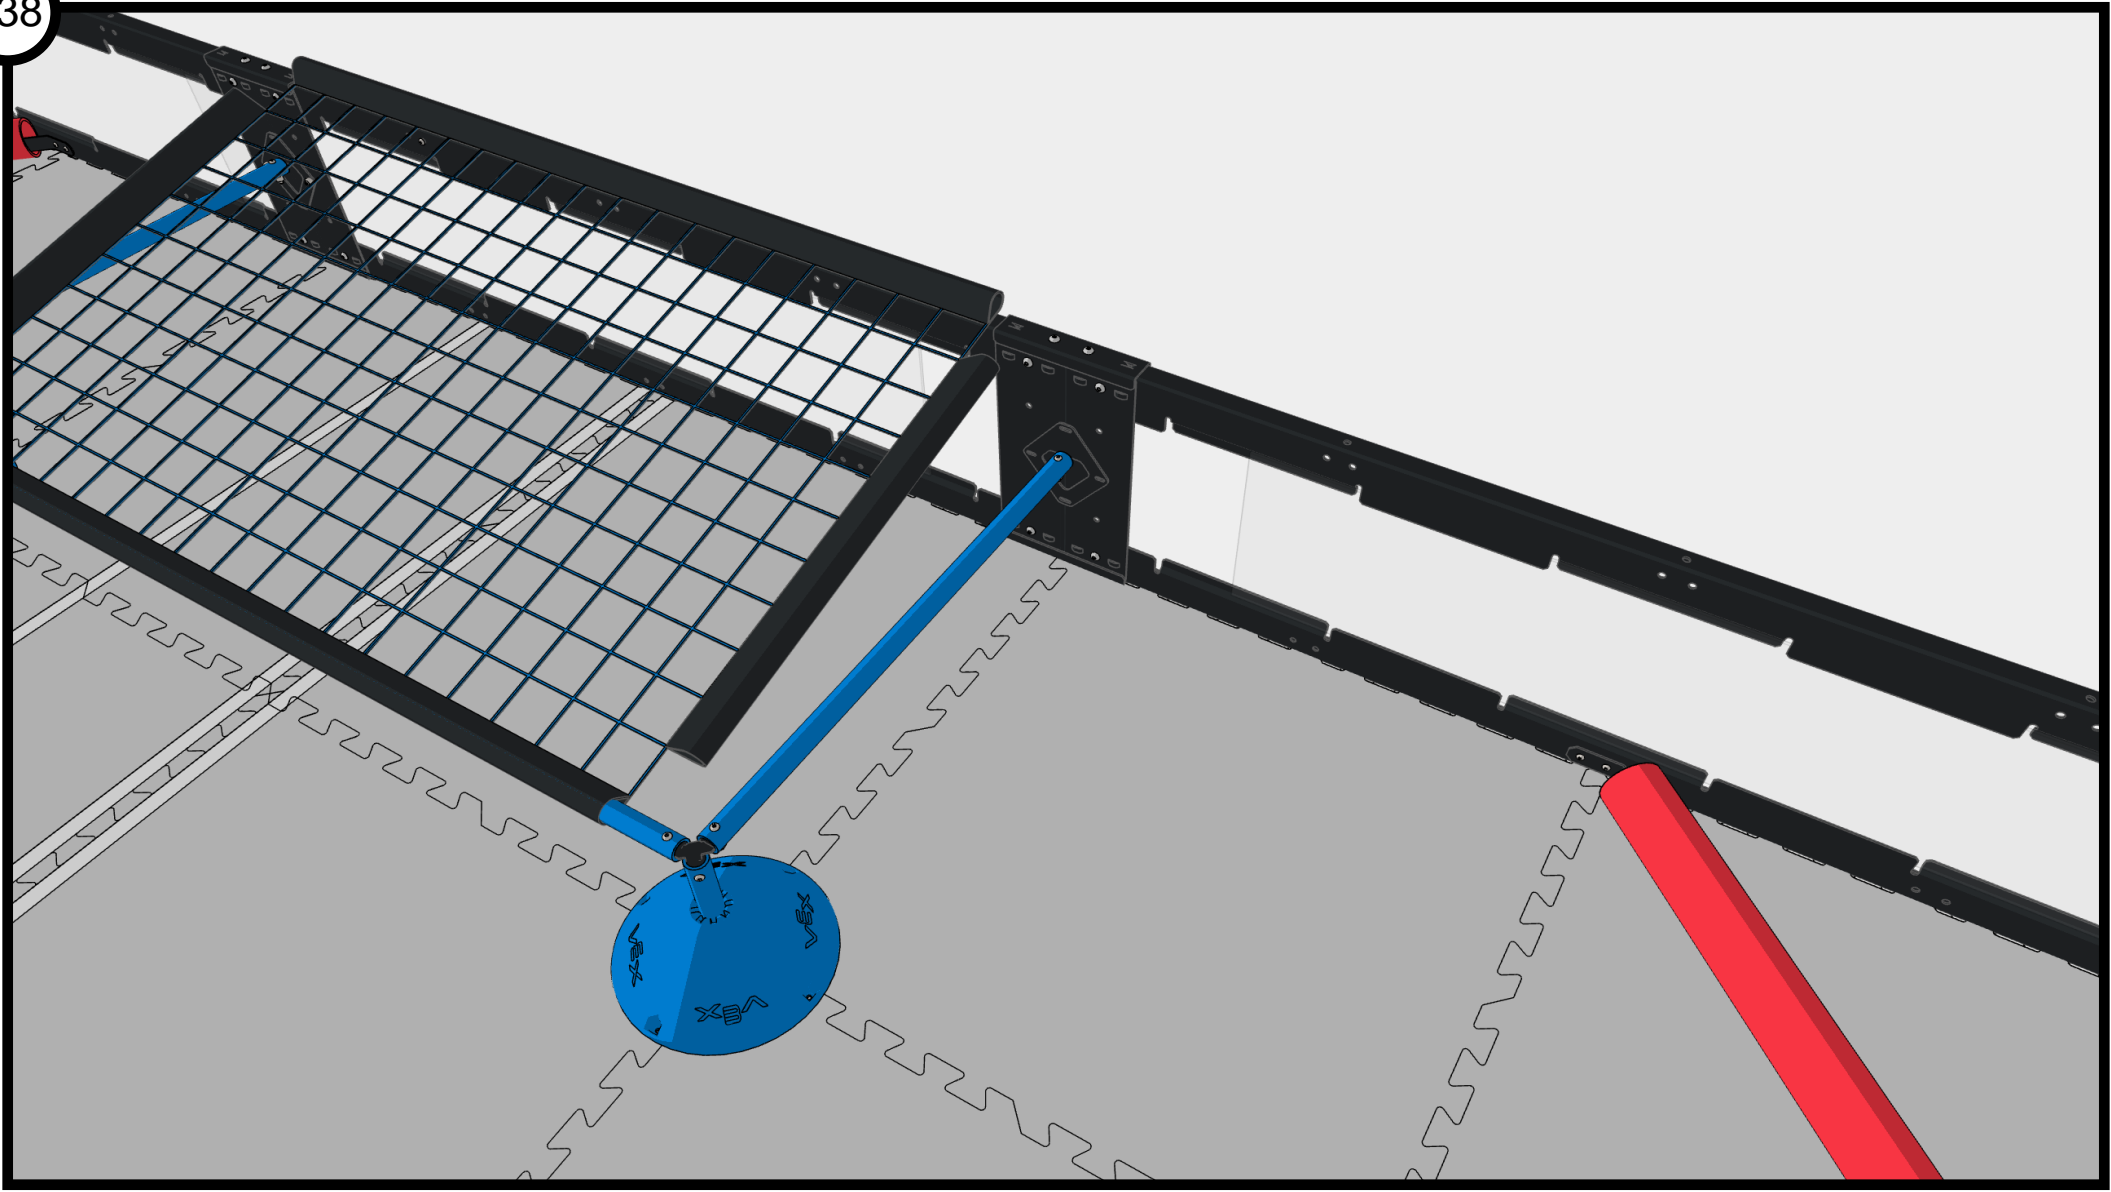

Fully Tighten Bolts

Star Drive Screw 8-32 x 1/2"
276-4992-001

#8-32 Nylock Nut
276-1027-001

Star Drive Screw 8-32 x 1/2"
276-4992-001

#8-32 Nylock Nut
276-1027-001

Star Drive Screw 8-32 x 3/8"
276-4991-001