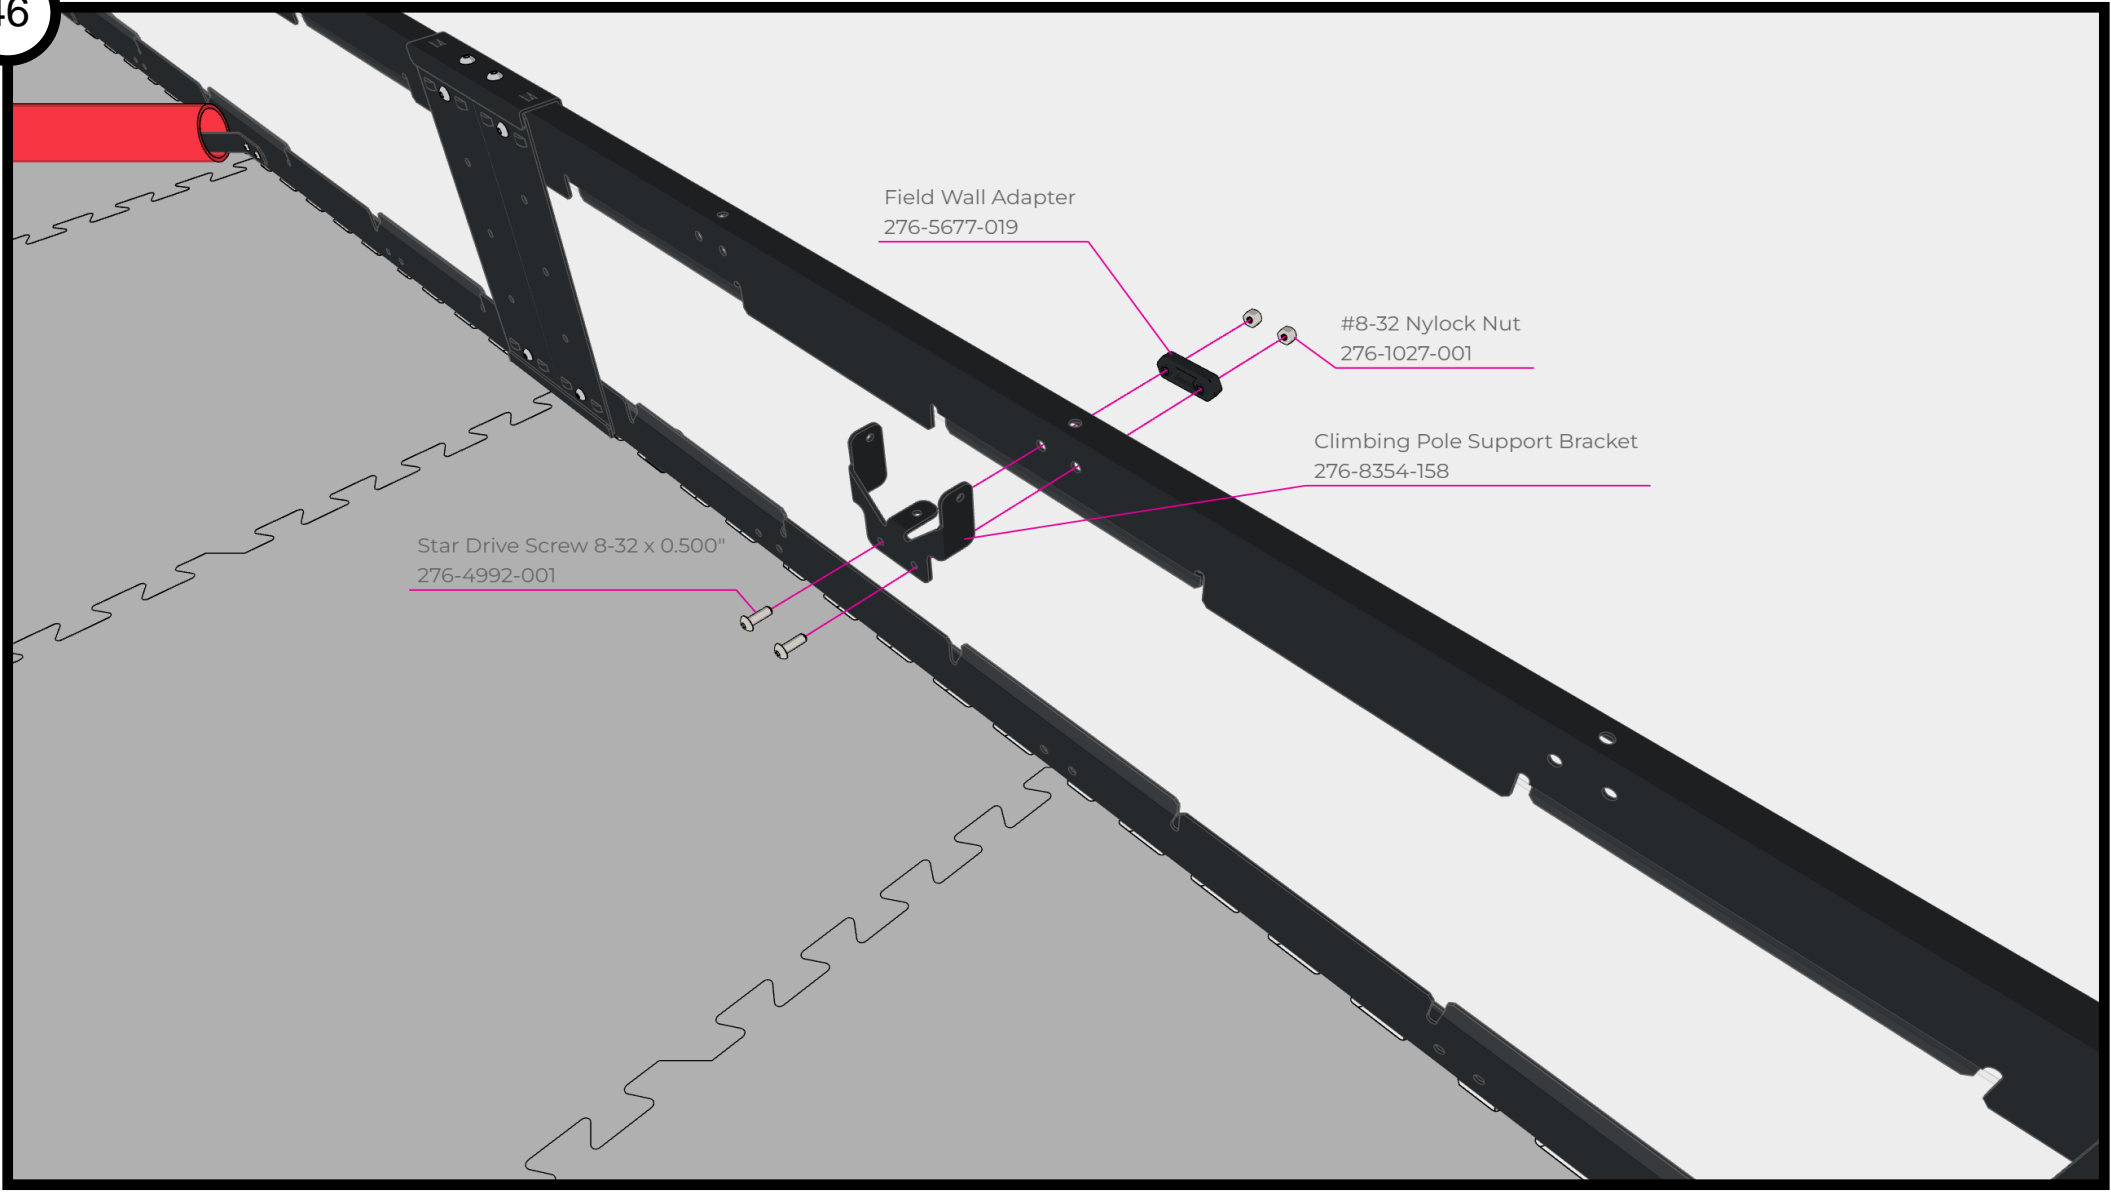

Loading Zone Barrier - Red
276-8354-401

VRC Angle Bracket
276-5369-006

#8-32 Nylock Nut
276-1027-001

Field Wall Adapter
276-5677-019

Star Drive Screw 8-32 x 0.500"
276-4992-001

Field Wall Adapter
276-5677-019