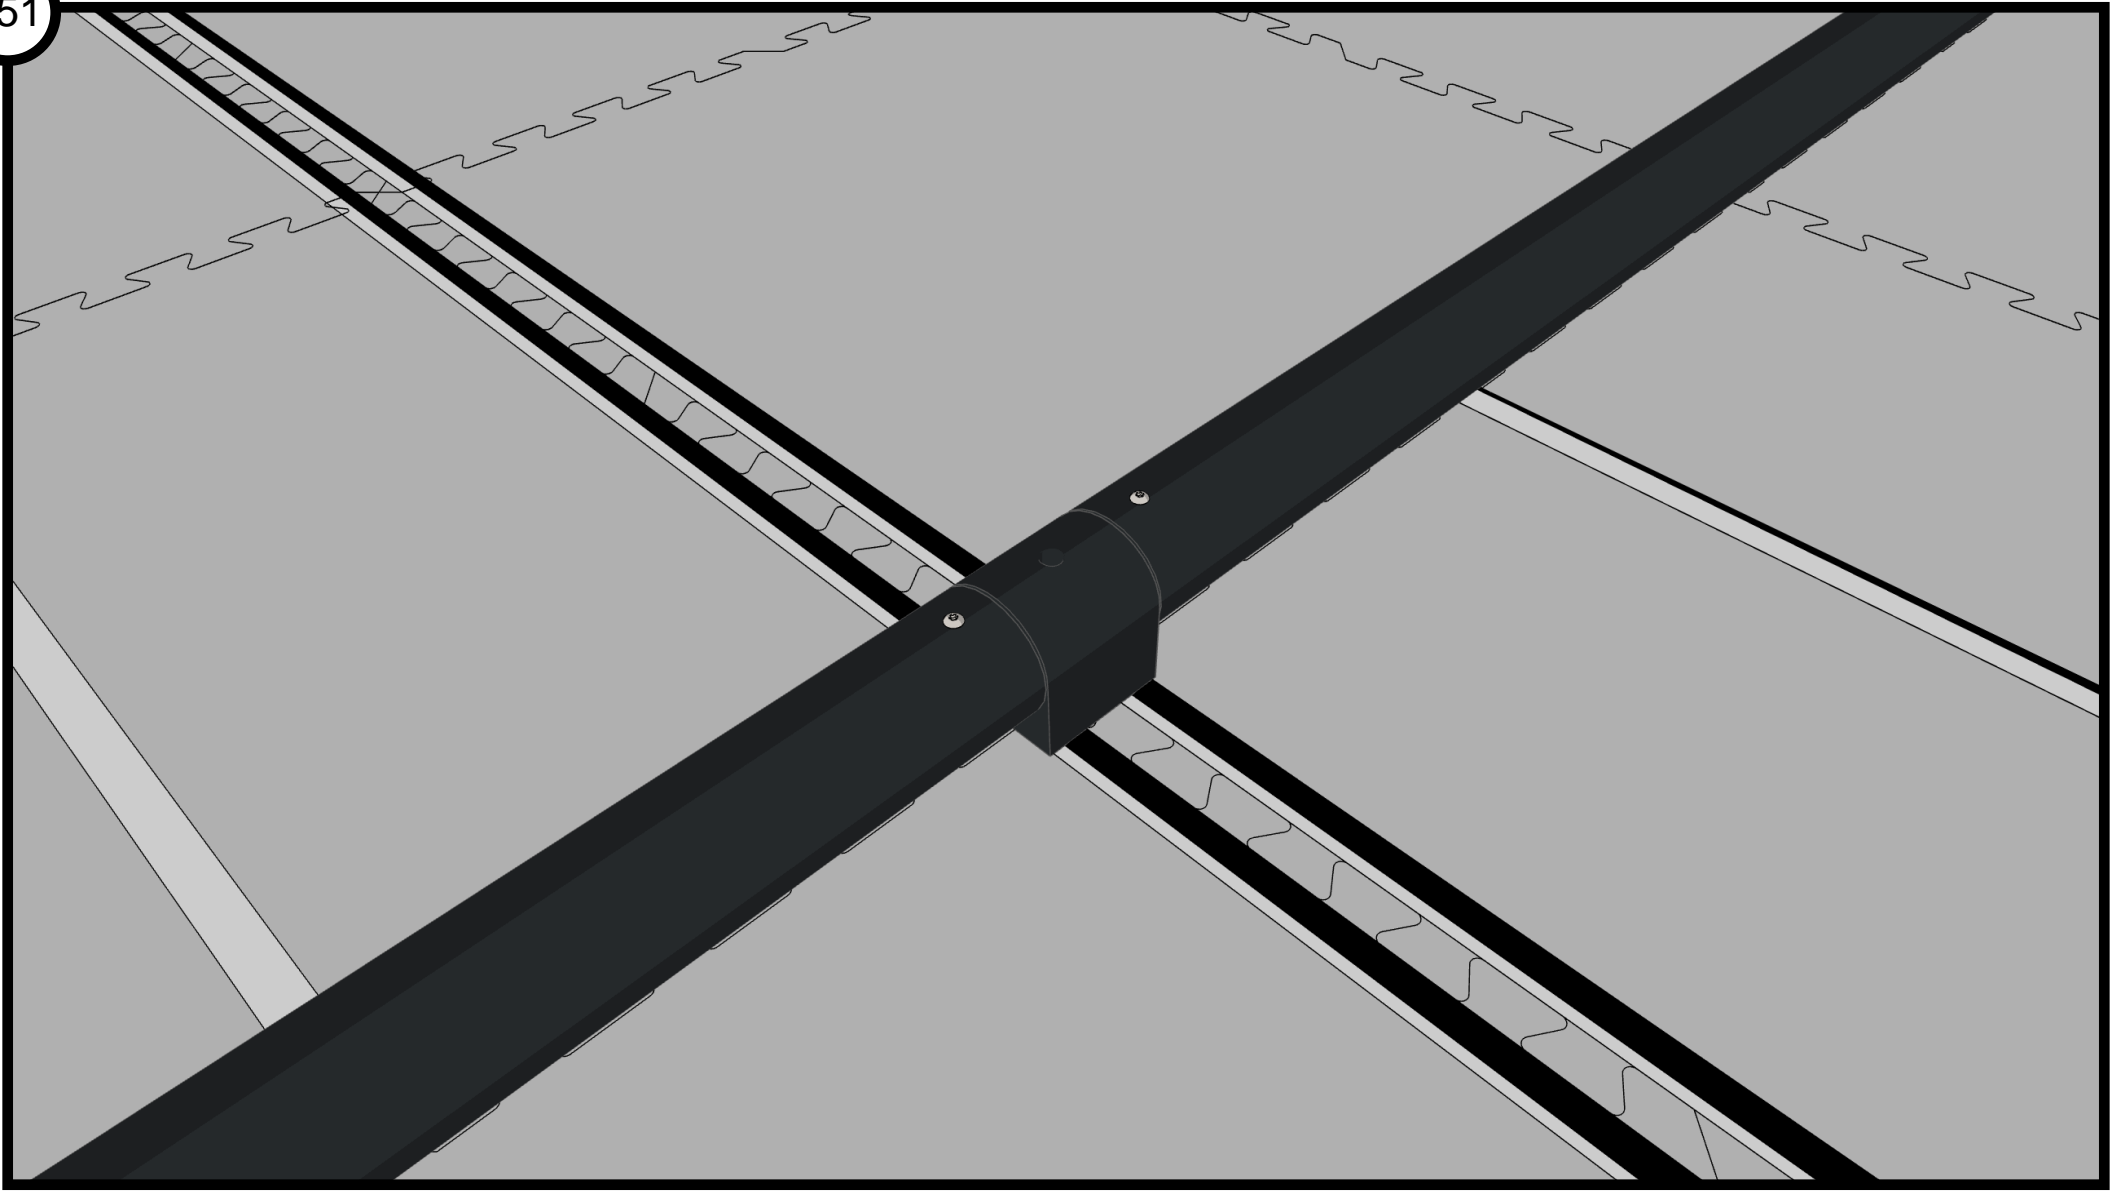

Star Drive Screw 8-32 x 0.500"
276-4992-001

Star Drive Screw 8-32 x 2.500"
276-8016-001

151

Star Drive Screw 8-32 x 3/8"
276-4991-001

Star Drive Screw 8-32 x 3/8"
276-4991-001

Star Drive Screw 8-32 x 1/2"
276-4992-001