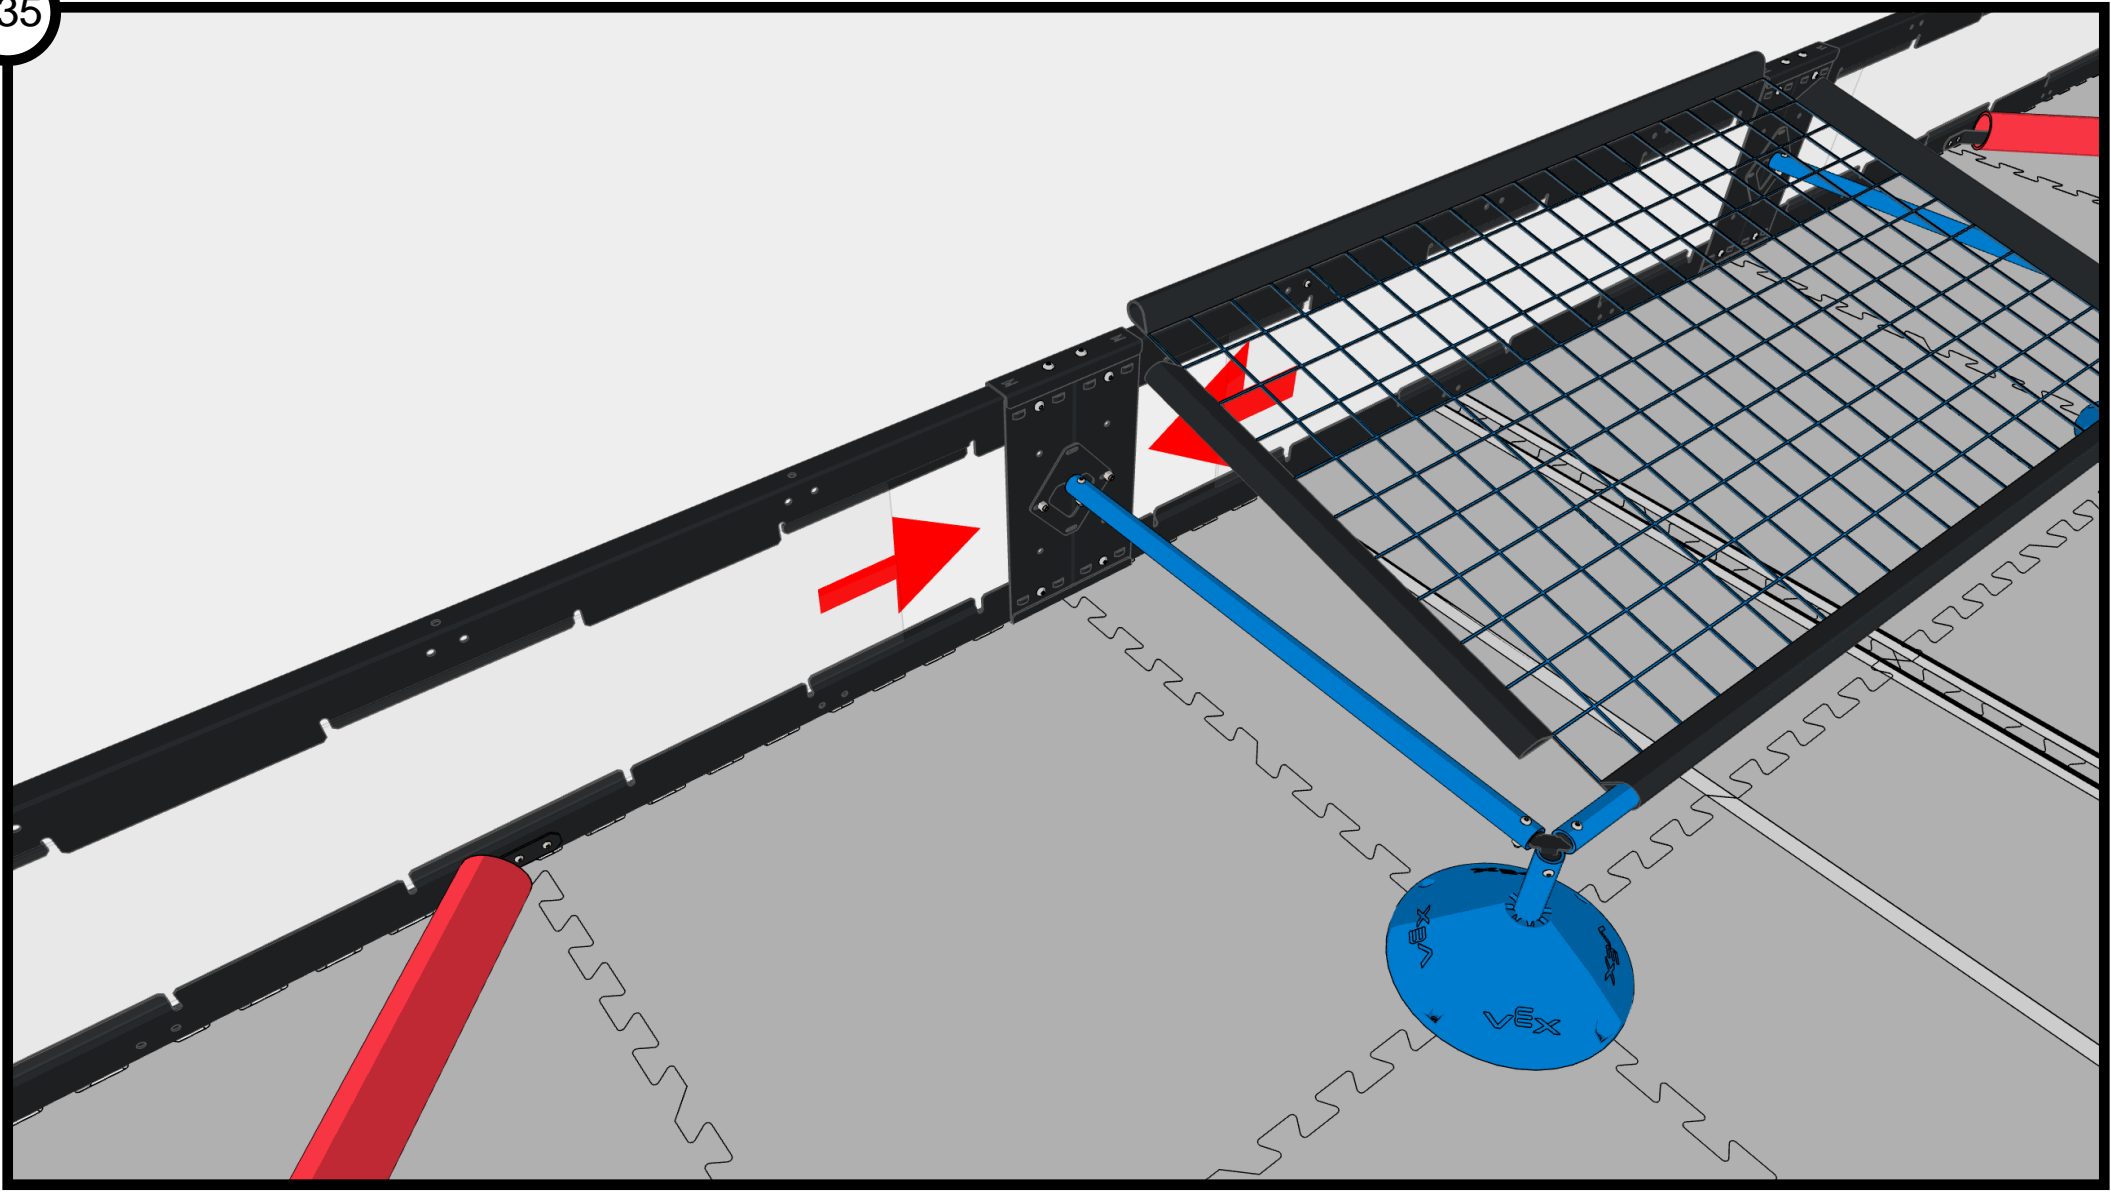

Fully Tighten Bolts

Star Drive Screw 8-32 x 1/2"
276-4992-001

#8-32 Nylock Nut
276-1027-001

Star Drive Screw 8-32 x 1/2"
276-4992-001

#8-32 Nylock Nut
276-1027-001

Star Drive Screw 8-32 x 3/8"
276-4991-001