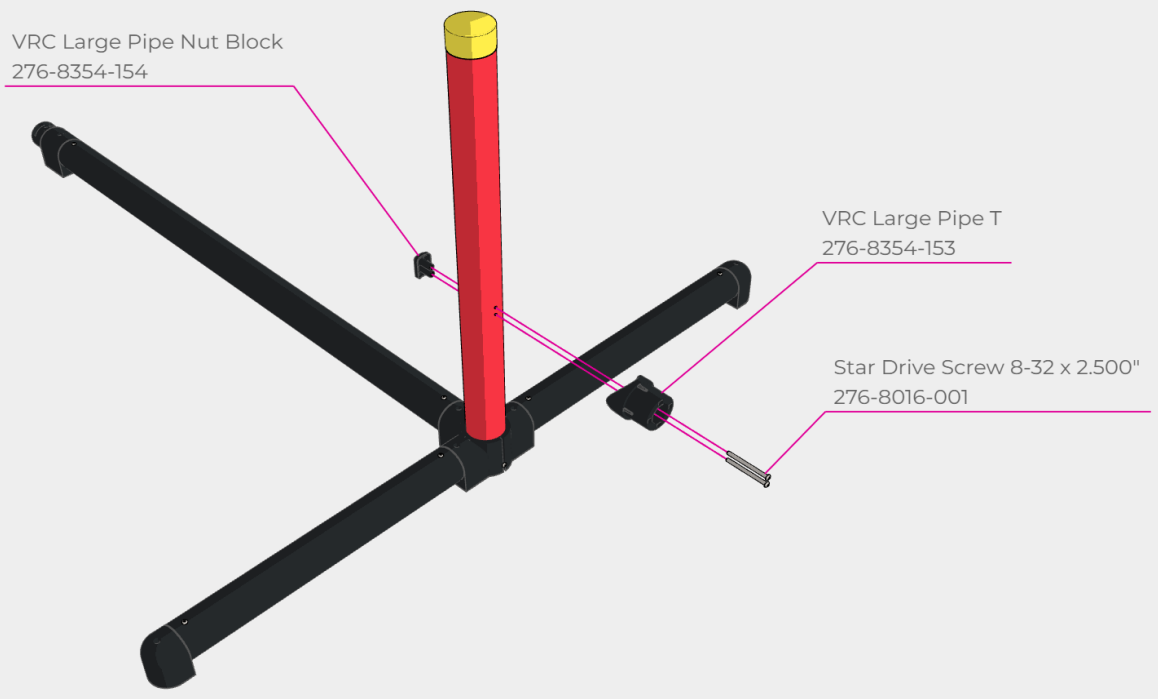

Star Drive Screw 8-32 x 0.500"
276-4992-001

Star Drive Screw 8-32 x 2.500"
276-8016-001

Climbing Pole Cap
276-8354-156

Climbing Pole - Red
276-8354-151

#8-32 Nylock Nut
276-1027-001

Star Drive Screw 8-32 x 1.250"
276-4997-001

#8-32 Nylock Nut
276-1027-001

Climb Pole Support - Red
276-8354-155

Star Drive Screw 8-32 x 0.500"
276-4992-001

Star Drive Screw 8-32 x 0.375"
276-4991-001

#8-32 Nylock Nut
276-1027-001

Barrier Pipe Short
276-8354-102