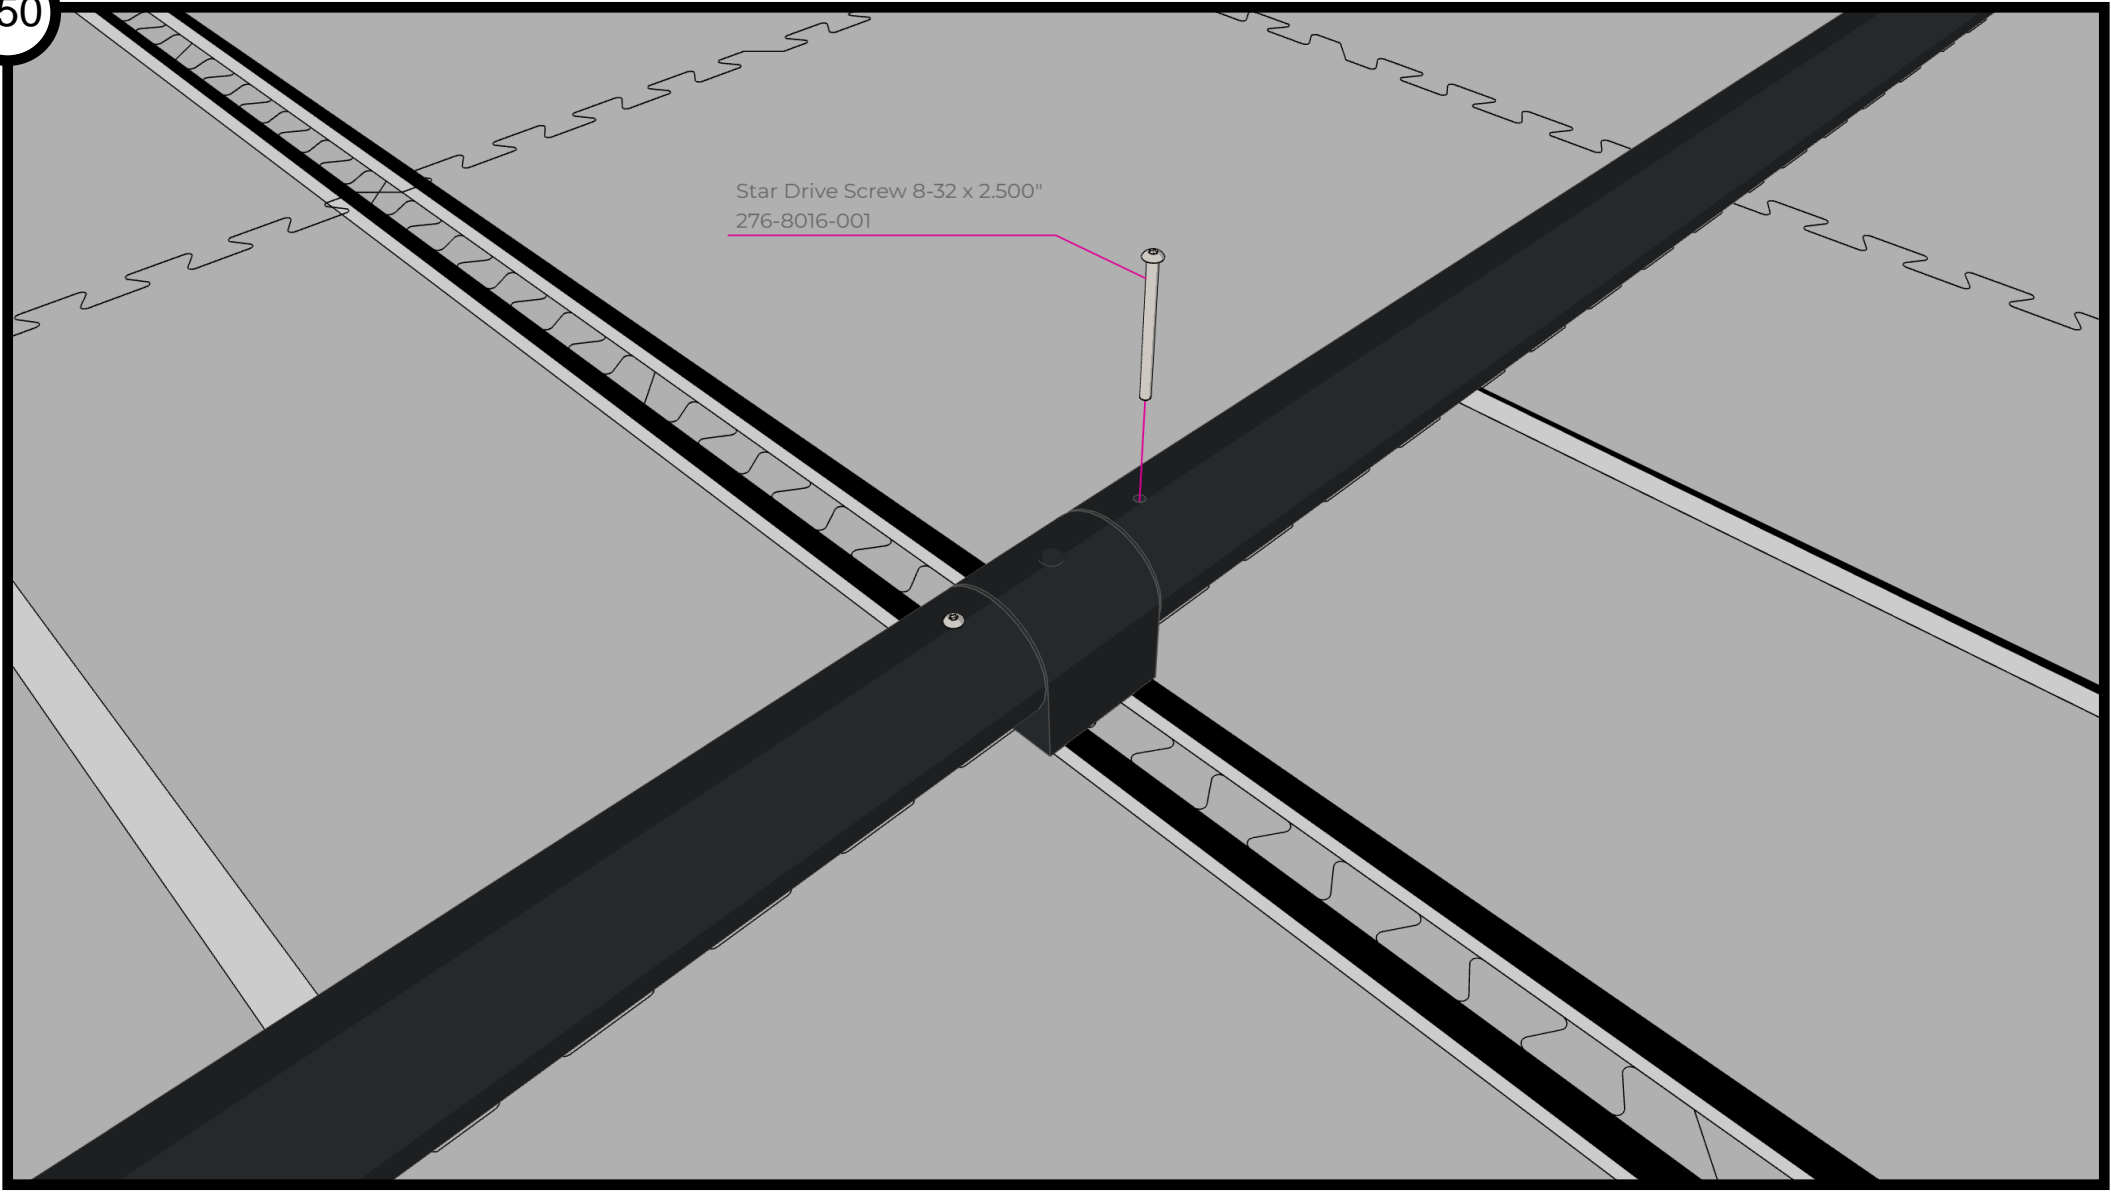

Star Drive Screw 8-32 x 0.500"
276-4992-001

Star Drive Screw 8-32 x 2.500"
276-8016-001

151

Star Drive Screw 8-32 x 3/8"
276-4991-001

Star Drive Screw 8-32 x 3/8"
276-4991-001

Star Drive Screw 8-32 x 1/2"
276-4992-001