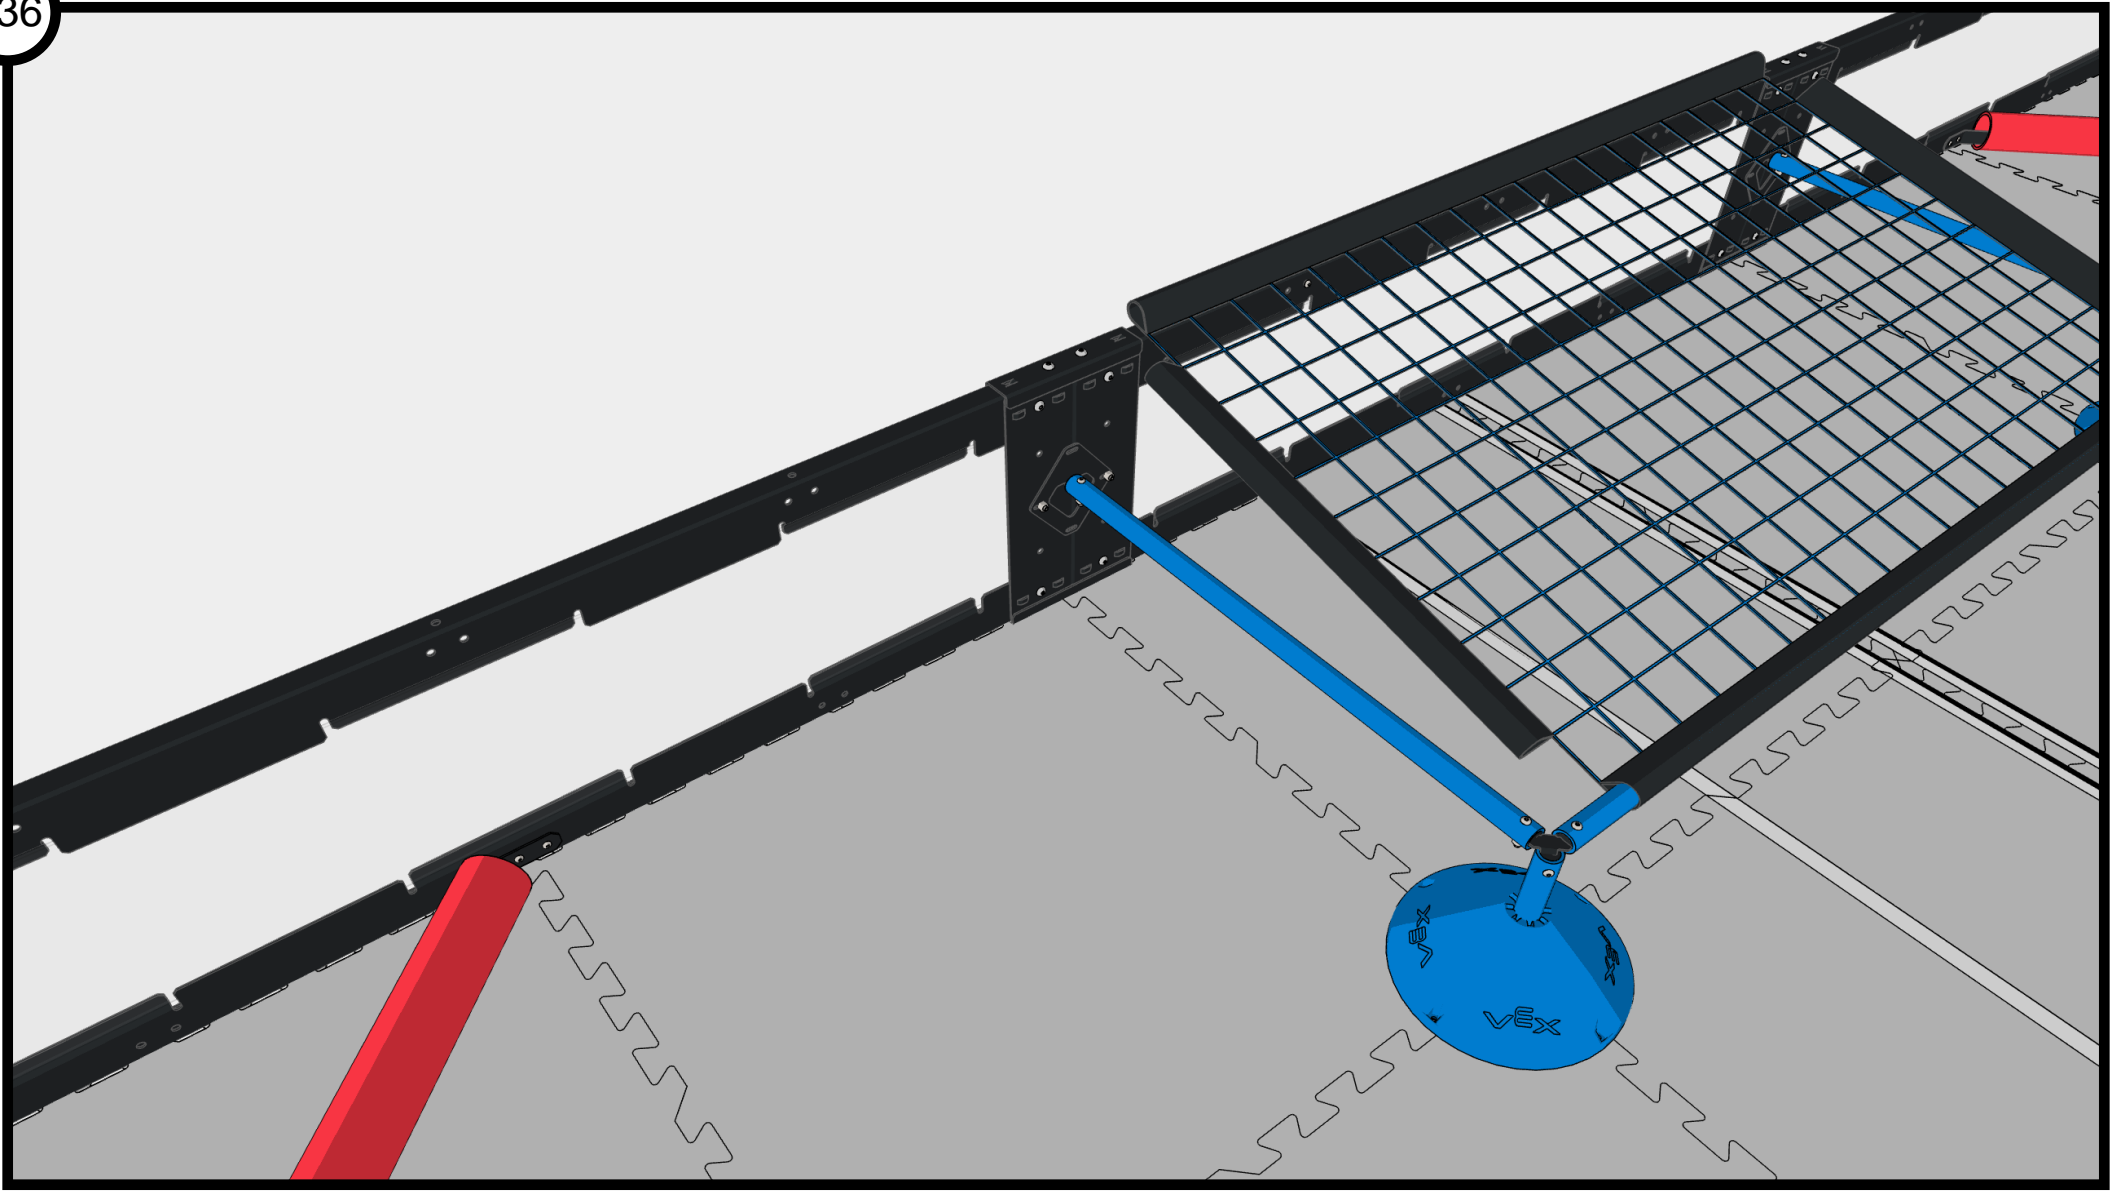

Fully Tighten Bolts

Star Drive Screw 8-32 x 1/2"
276-4992-001

#8-32 Nylock Nut
276-1027-001

Star Drive Screw 8-32 x 1/2"
276-4992-001

#8-32 Nylock Nut
276-1027-001

Star Drive Screw 8-32 x 3/8"
276-4991-001