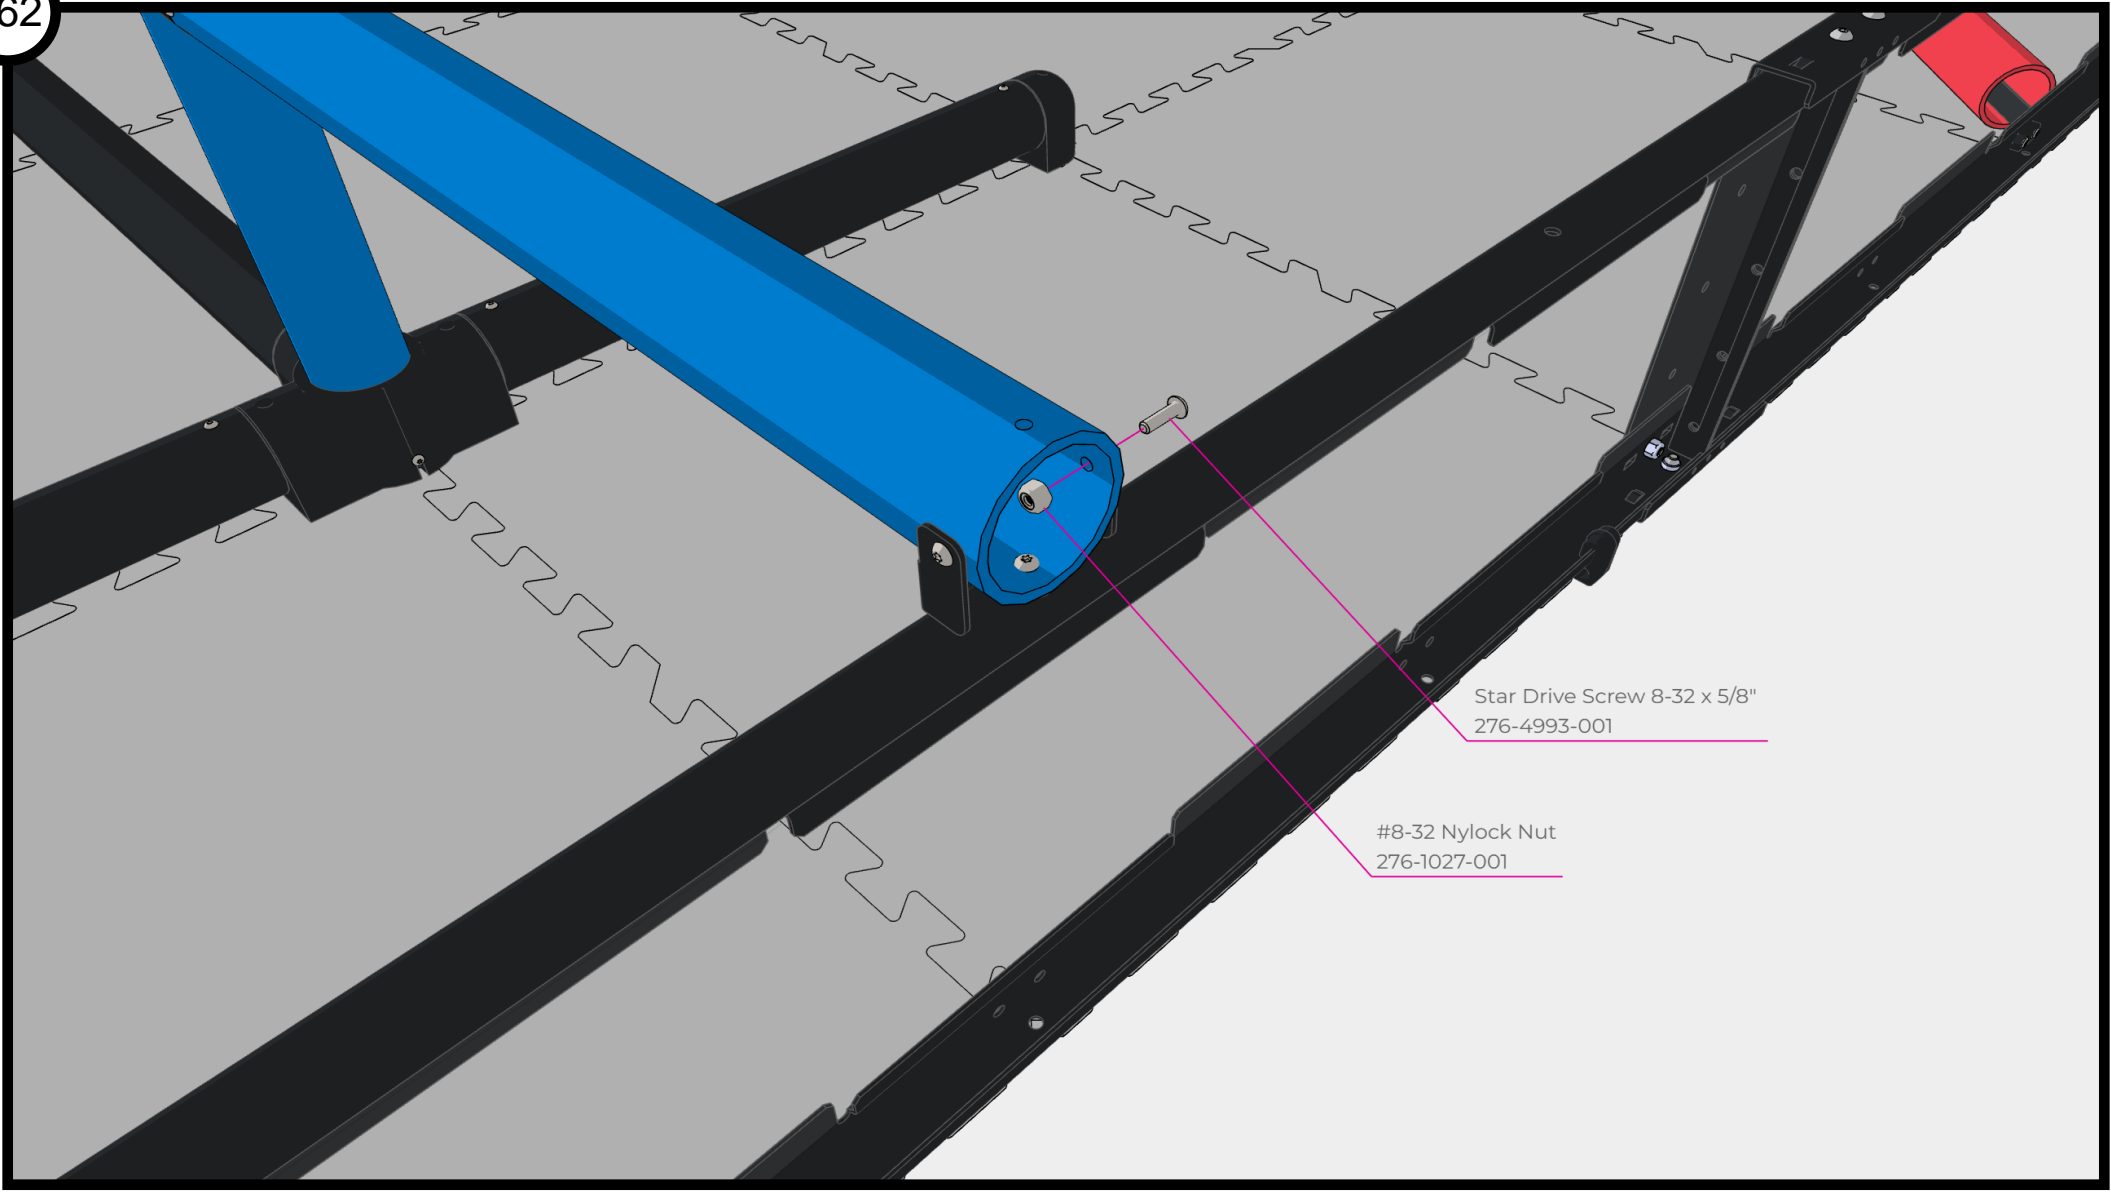

#8-32 Nylock Nut
276-1027-001

#8-32 Nylock Nut
276-1027-001

Star Drive Screw 8-32 x 5/8"
276-4993-001

Star Drive Screw 8-32 x 5/8"
276-4993-001

#8-32 Nylock Nut
276-1027-001

0°

Star Drive Screw 8-32 x 5/8"
276-4993-001