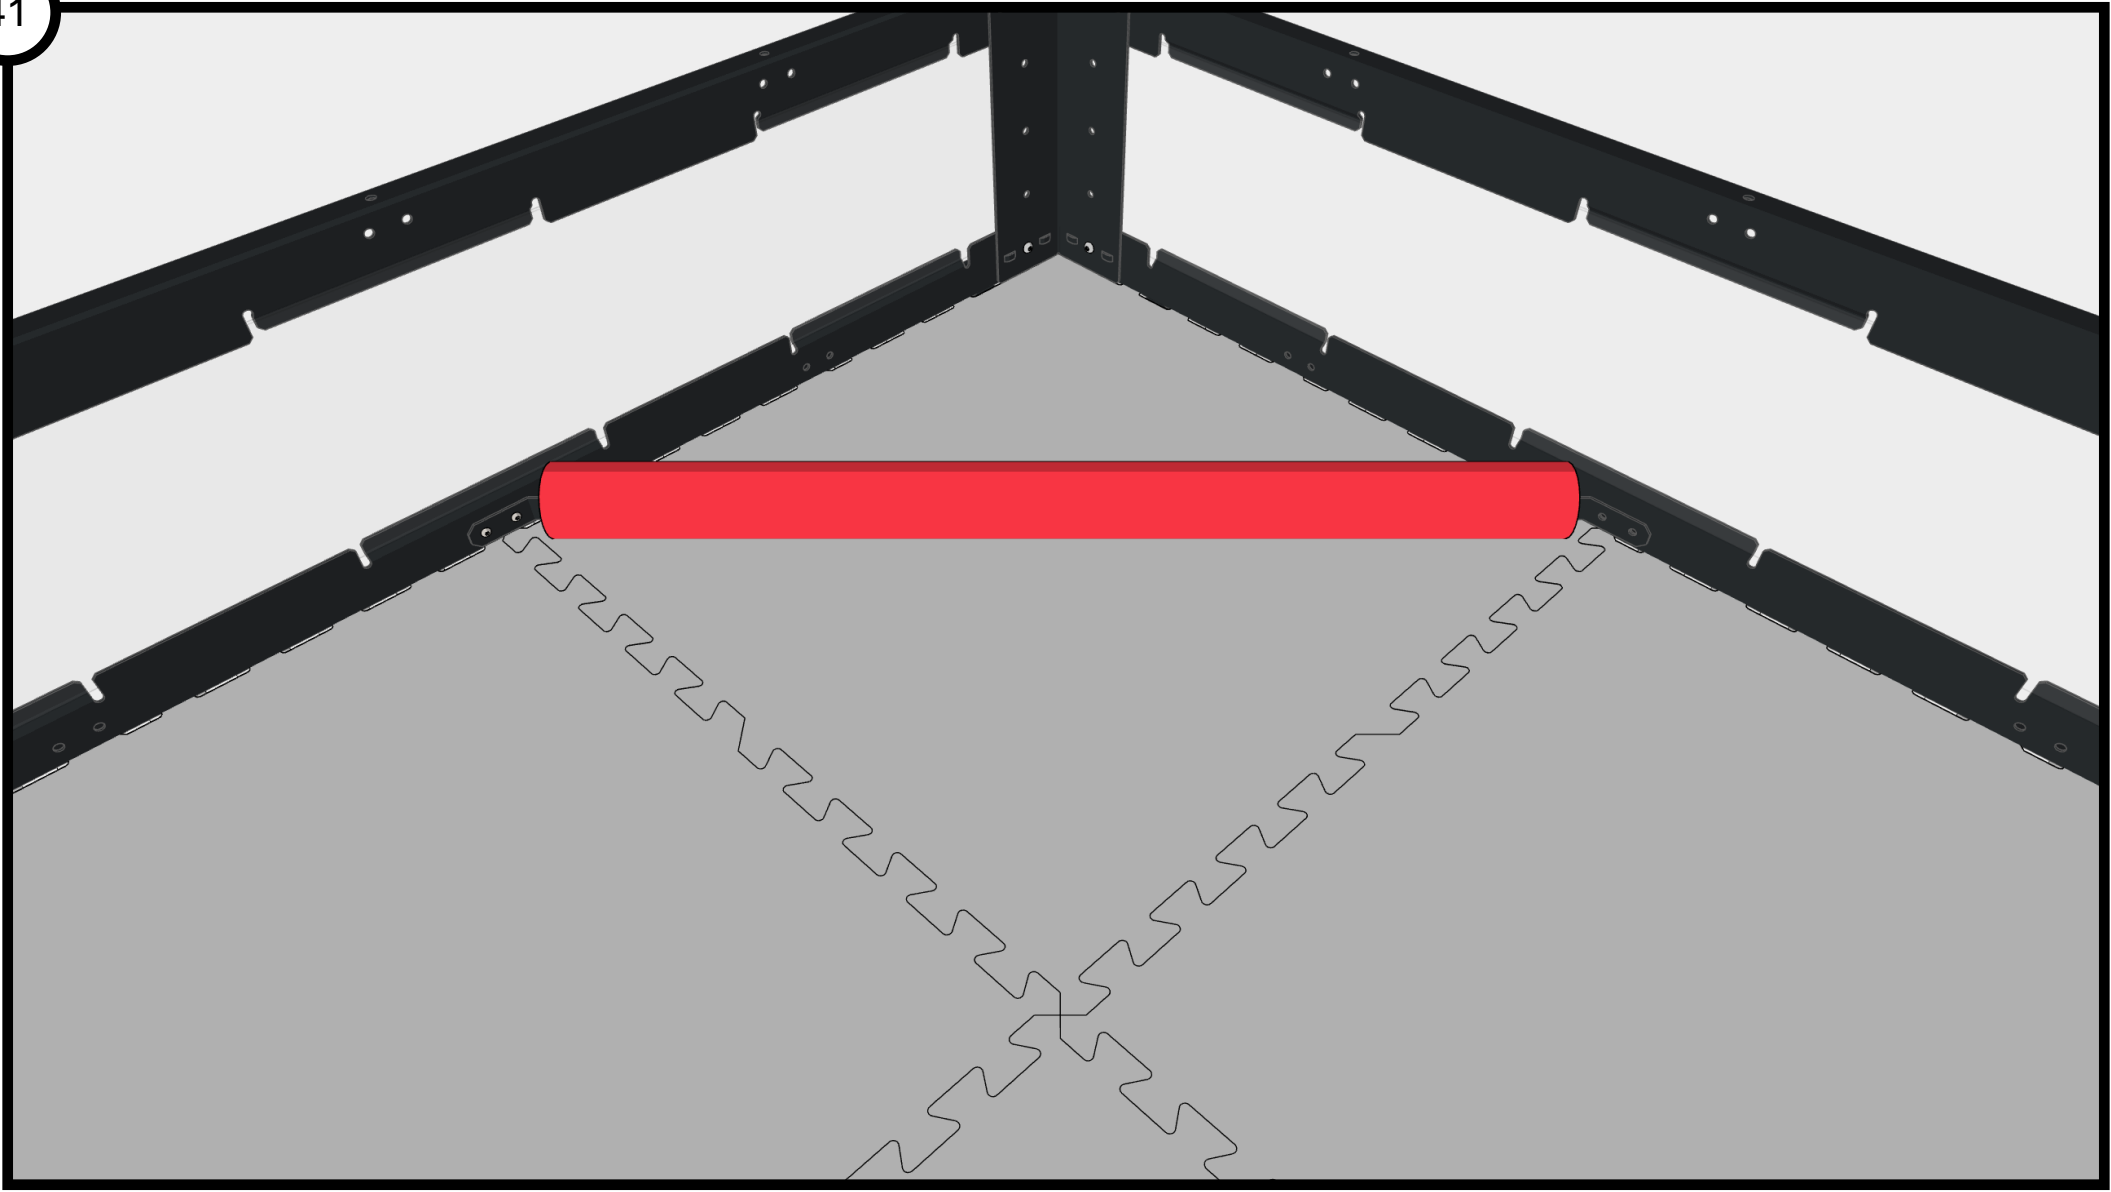

Loading Zone Barrier - Red
276-8354-401

VRC Angle Bracket
276-5369-006

#8-32 Nylock Nut
276-1027-001

Field Wall Adapter
276-5677-019

Star Drive Screw 8-32 x 0.500"
276-4992-001

Field Wall Adapter
276-5677-019