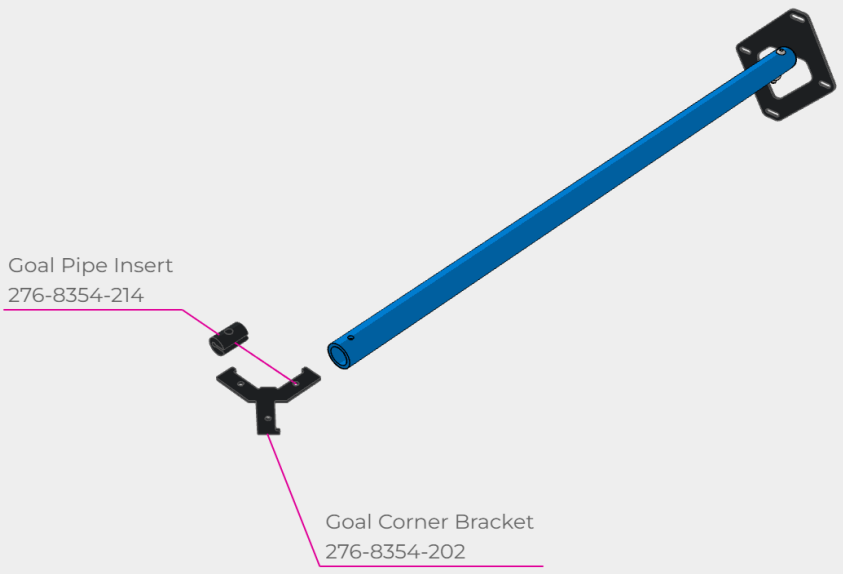

#8-32 Nylock Nut
276-1027-001

Star Drive Screw 8-32 x 5/8"
276-4993-001

#8-32 Nylock Nut
276-1027-001

#8-32 Nylock Nut
276-1027-001

Star Drive Screw 8-32 x 5/8"
276-4993-001

170

Goal Pole 3 - Blue
276-8354-208

Goal Wall Mount
276-8354-201

Goal Pipe Insert
276-8354-214

Star Drive Screw 8-32 x 1.250"
276-4997-001

#8-32 Nylock Nut
276-1027-001

#8-32 Nylock Nut
276-1027-001

Star Drive Screw 8-32 x 1.250"
276-4997-001

Goal Pipe 1 - Blue
276-8354-206

Goal Pipe Insert
276-8354-214

Star Drive Screw 8-32 x 1.250"
276-4997-001

#8-32 Nylock Nut
276-1027-001

Star Drive Screw 8-32 x 1.250"
276-4997-001

#8-32 Nylock Nut
276-1027-001

Star Drive Screw 8-32 x 1.250"
276-4997-001

#8-32 Nylock Nut
276-1027-001

Goal Net - Blue
276-8354-212

Goal Pipe Insert
276-8354-214

Star Drive Screw 8-32 x 1.250"
276-4997-001

#8-32 Nylock Nut
276-1027-001