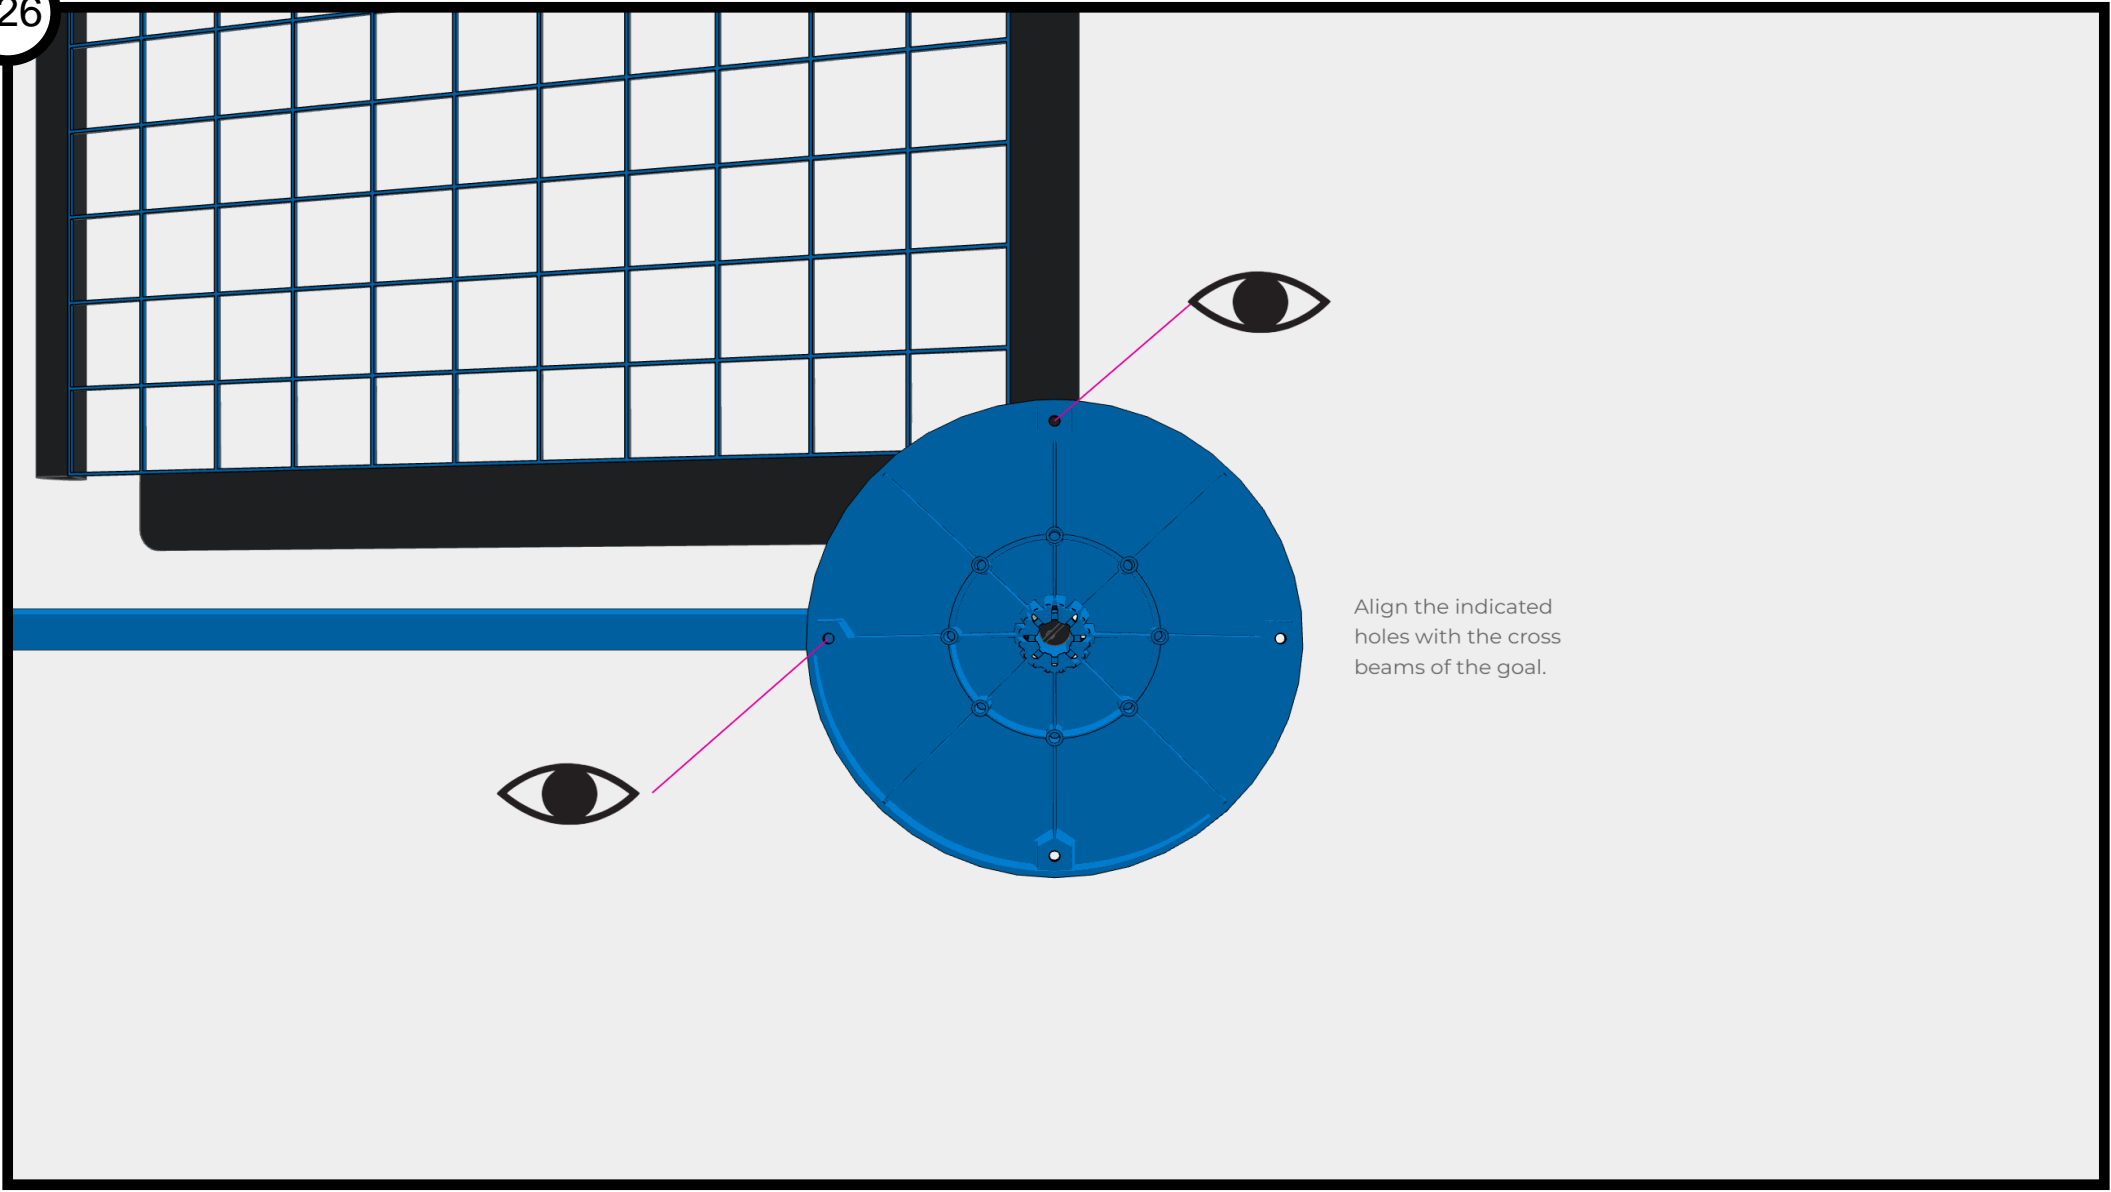

Goal Base - Blue
276-8354-210

Align the indicated holes with the cross beams of the goal.

Do Not Fully Tighten

Fully Tighten Bolts

Goal Base - Blue
276-8354-210

Align the indicated holes with the cross beams of the goal.