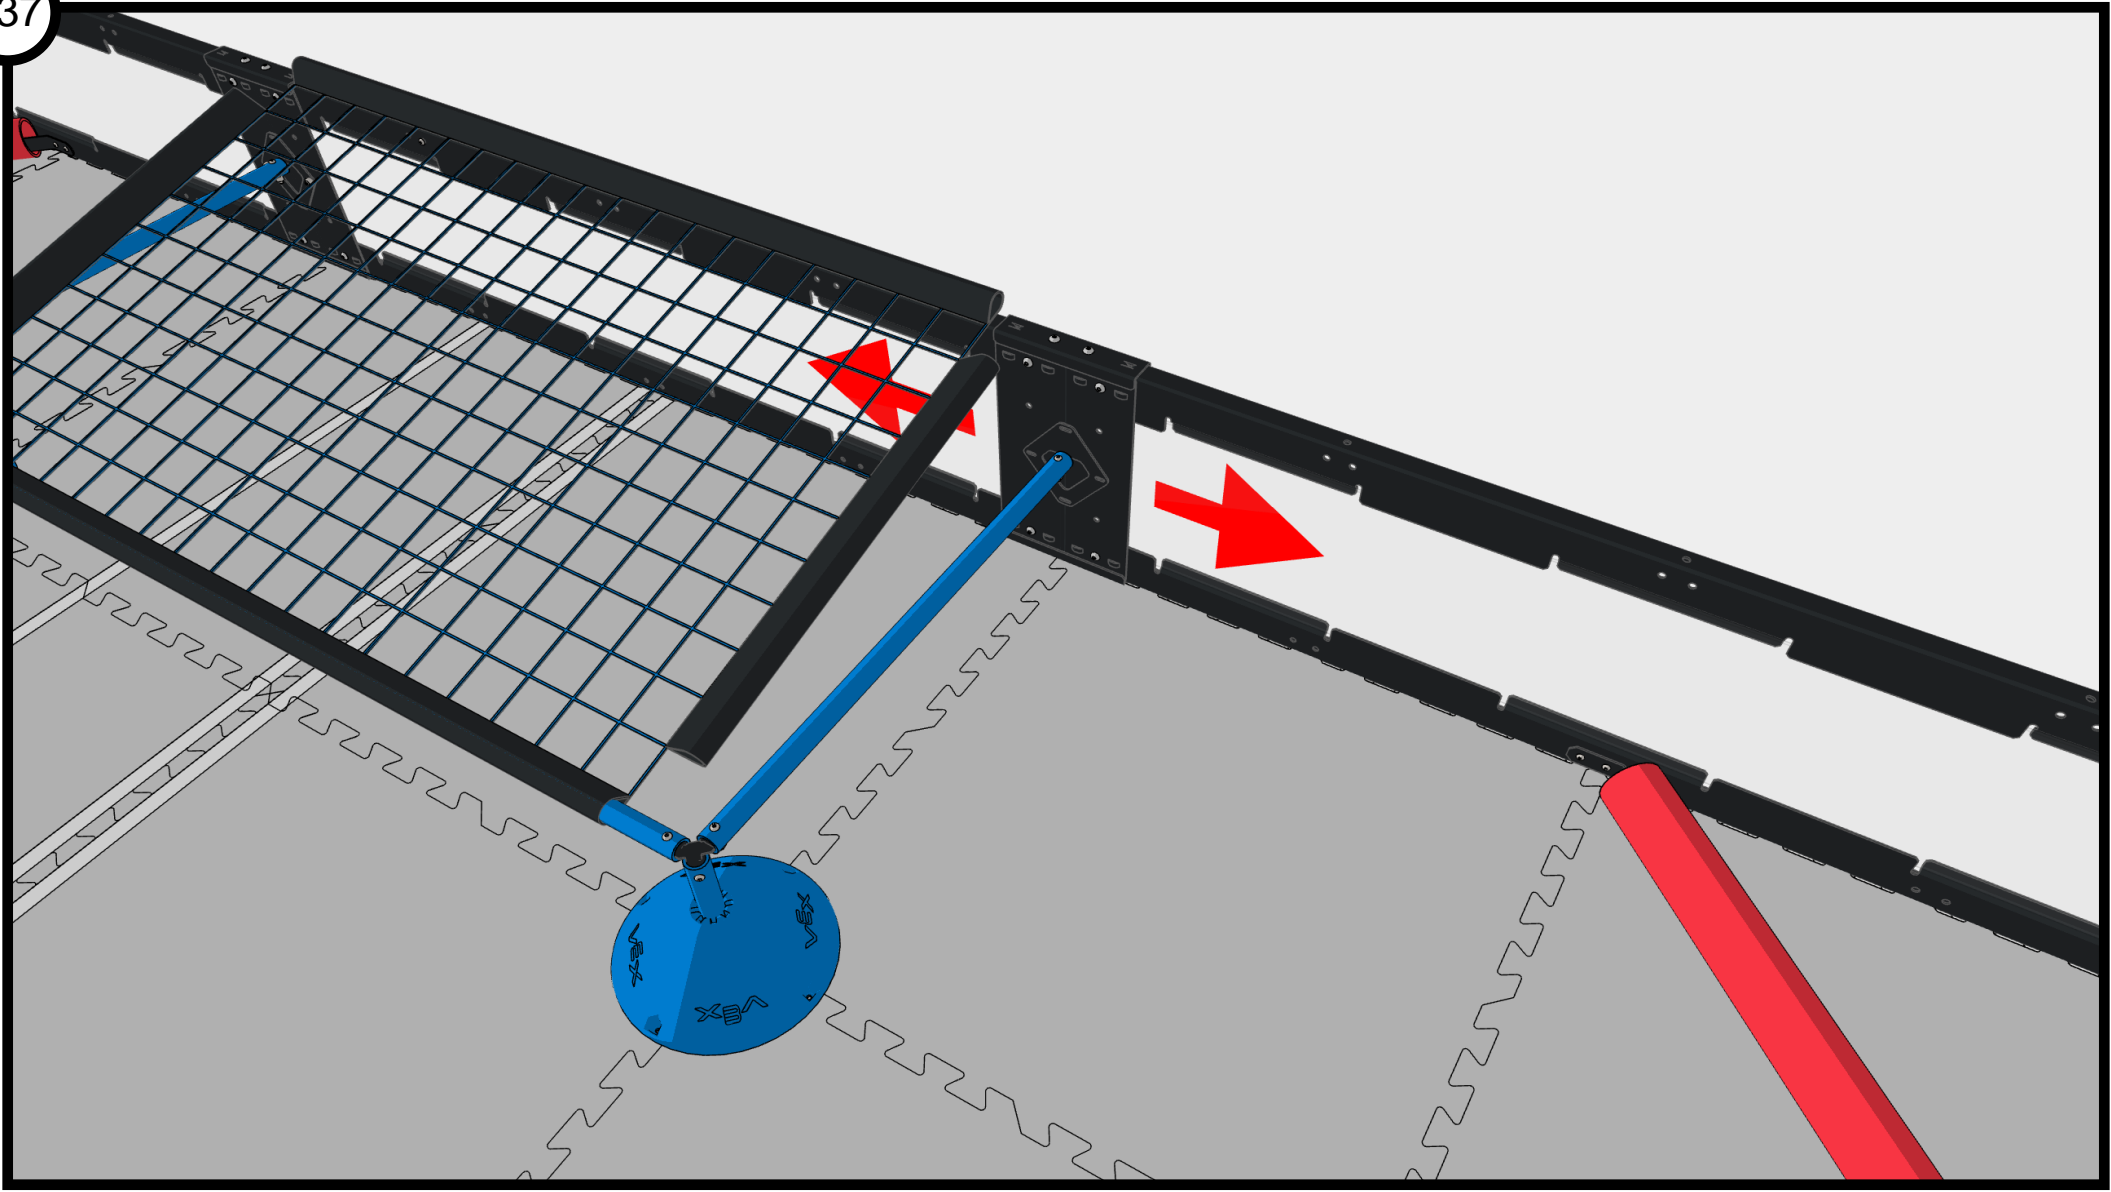

Fully Tighten Bolts

Star Drive Screw 8-32 x 1/2"
276-4992-001

#8-32 Nylock Nut
276-1027-001

Star Drive Screw 8-32 x 1/2"
276-4992-001

#8-32 Nylock Nut
276-1027-001

Star Drive Screw 8-32 x 3/8"
276-4991-001