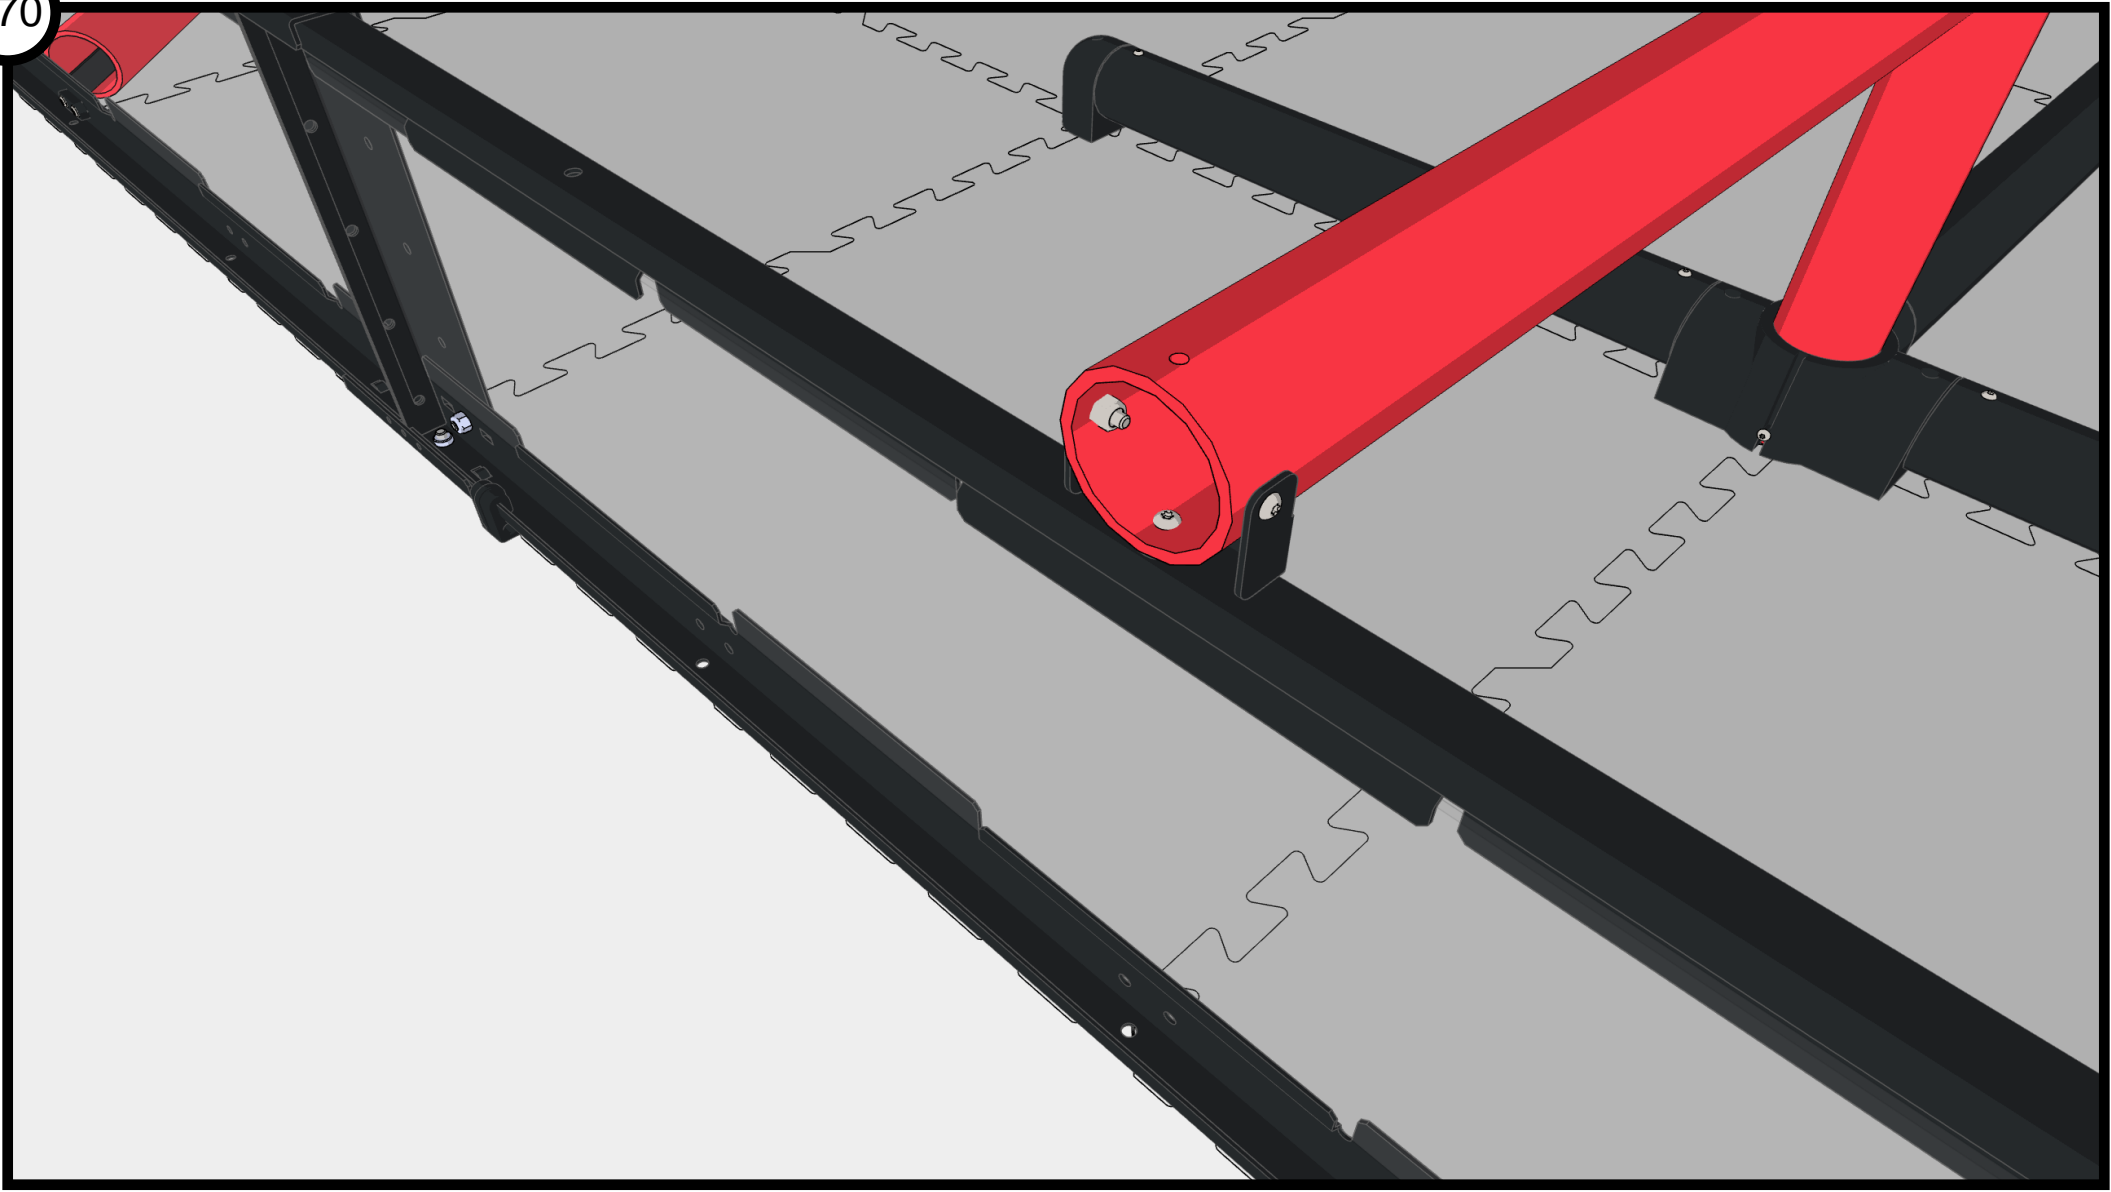

#8-32 Nylock Nut
276-1027-001

Star Drive Screw 8-32 x 5/8"
276-4993-001

#8-32 Nylock Nut
276-1027-001

#8-32 Nylock Nut
276-1027-001

Star Drive Screw 8-32 x 5/8"
276-4993-001

170

Goal Pole 3 - Blue
276-8354-208