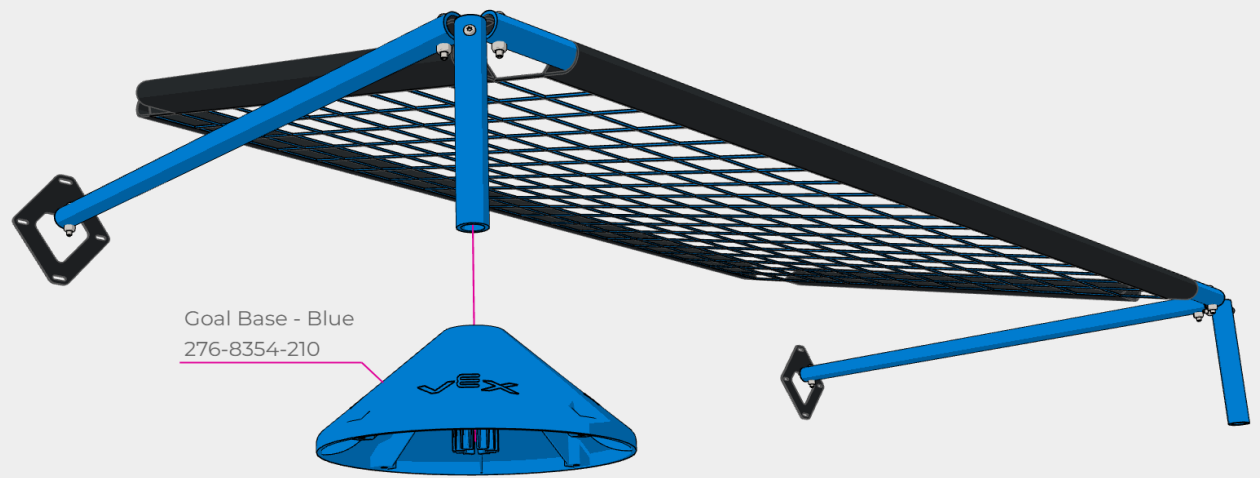

Star Drive Screw 8-32 x 1.250"
276-4997-001

#8-32 Nylock Nut
276-1027-001

Goal Net - Blue
276-8354-212

Goal Pipe Insert
276-8354-214

Star Drive Screw 8-32 x 1.250"
276-4997-001

#8-32 Nylock Nut
276-1027-001