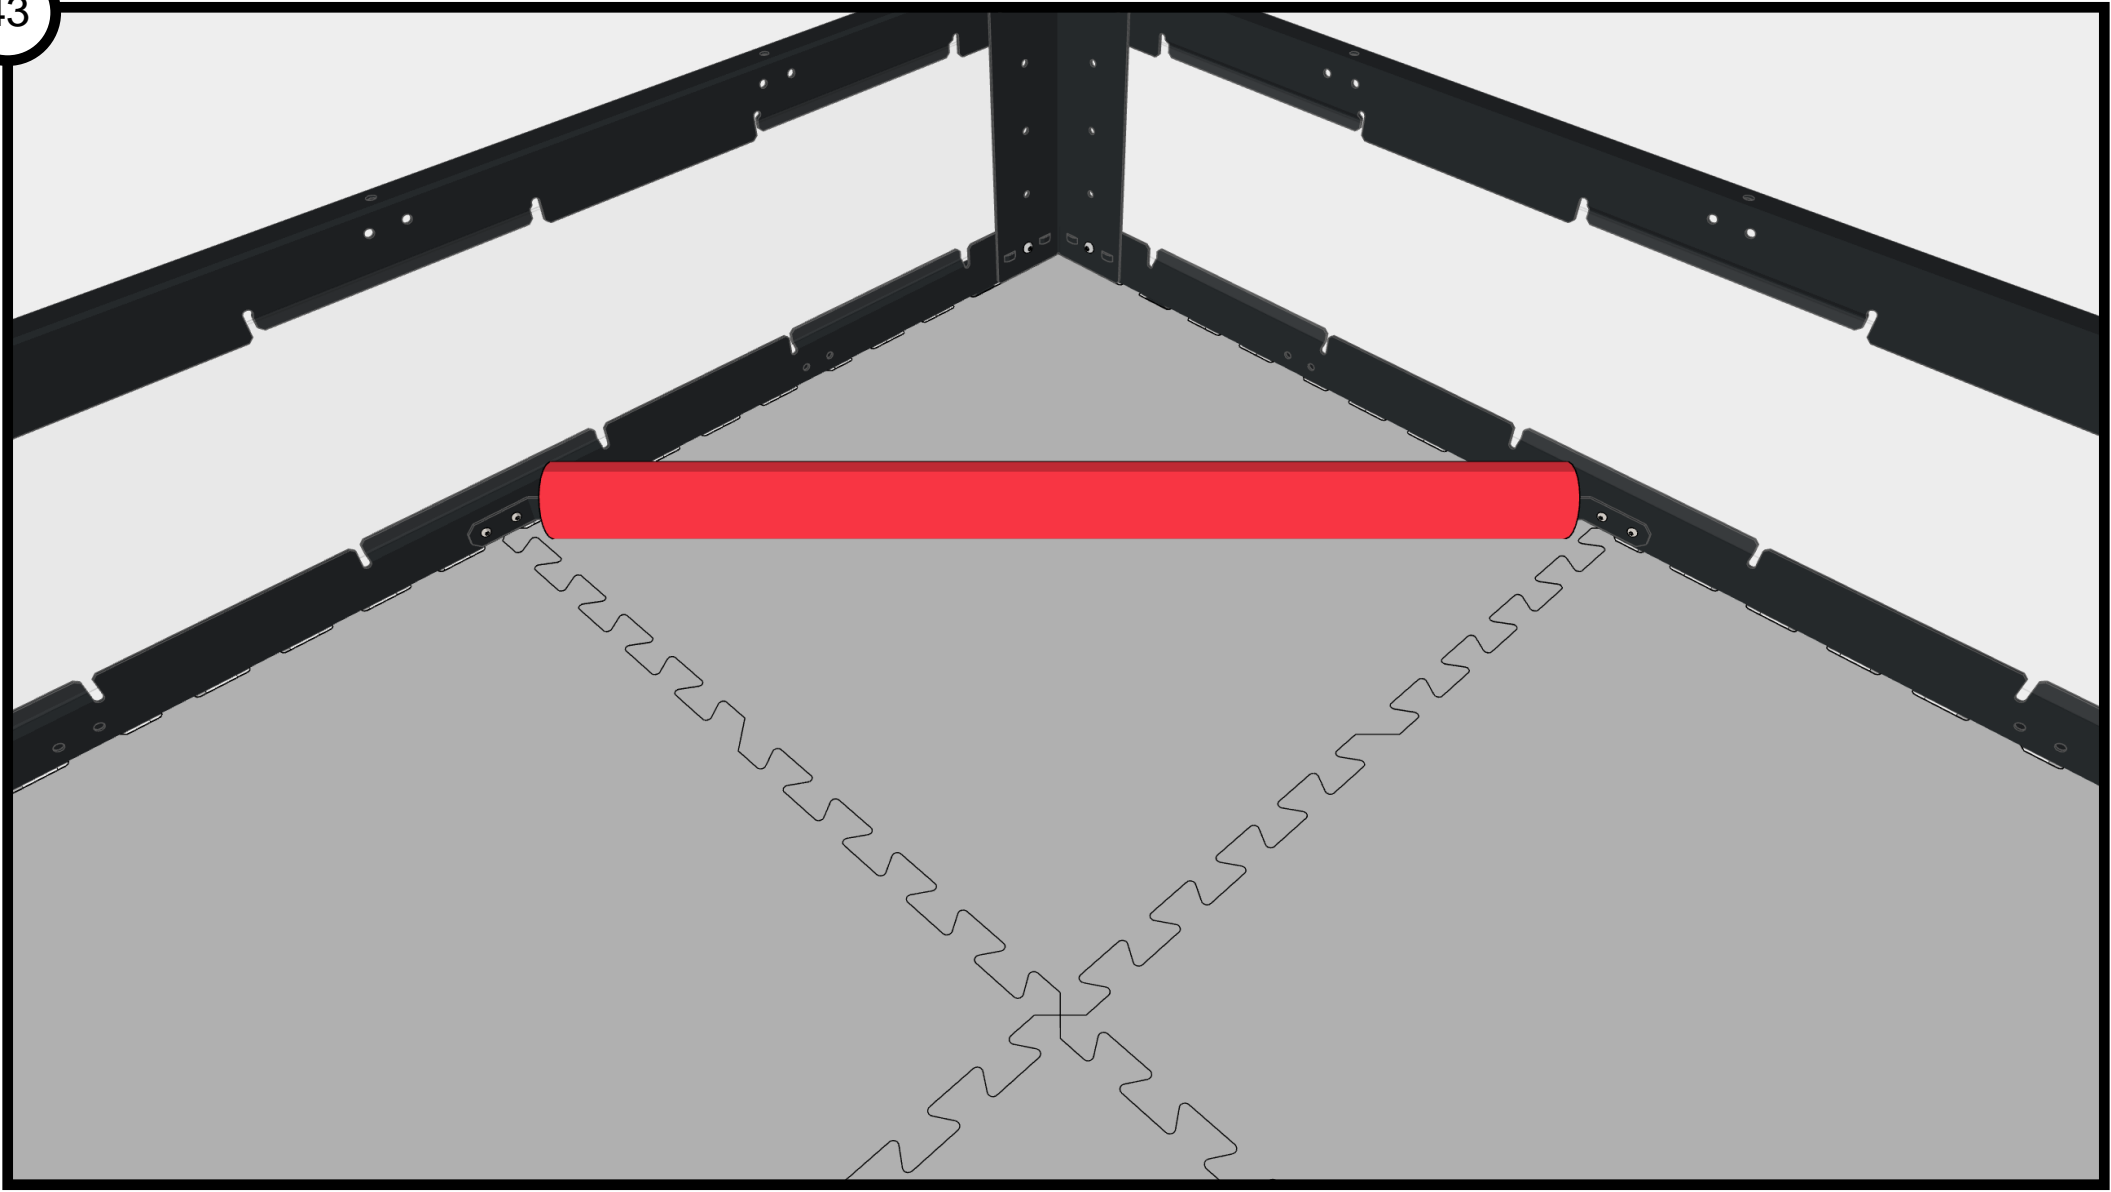

Loading Zone Barrier - Red
276-8354-401

VRC Angle Bracket
276-5369-006

#8-32 Nylock Nut
276-1027-001

Field Wall Adapter
276-5677-019

Star Drive Screw 8-32 x 0.500"
276-4992-001

Field Wall Adapter
276-5677-019