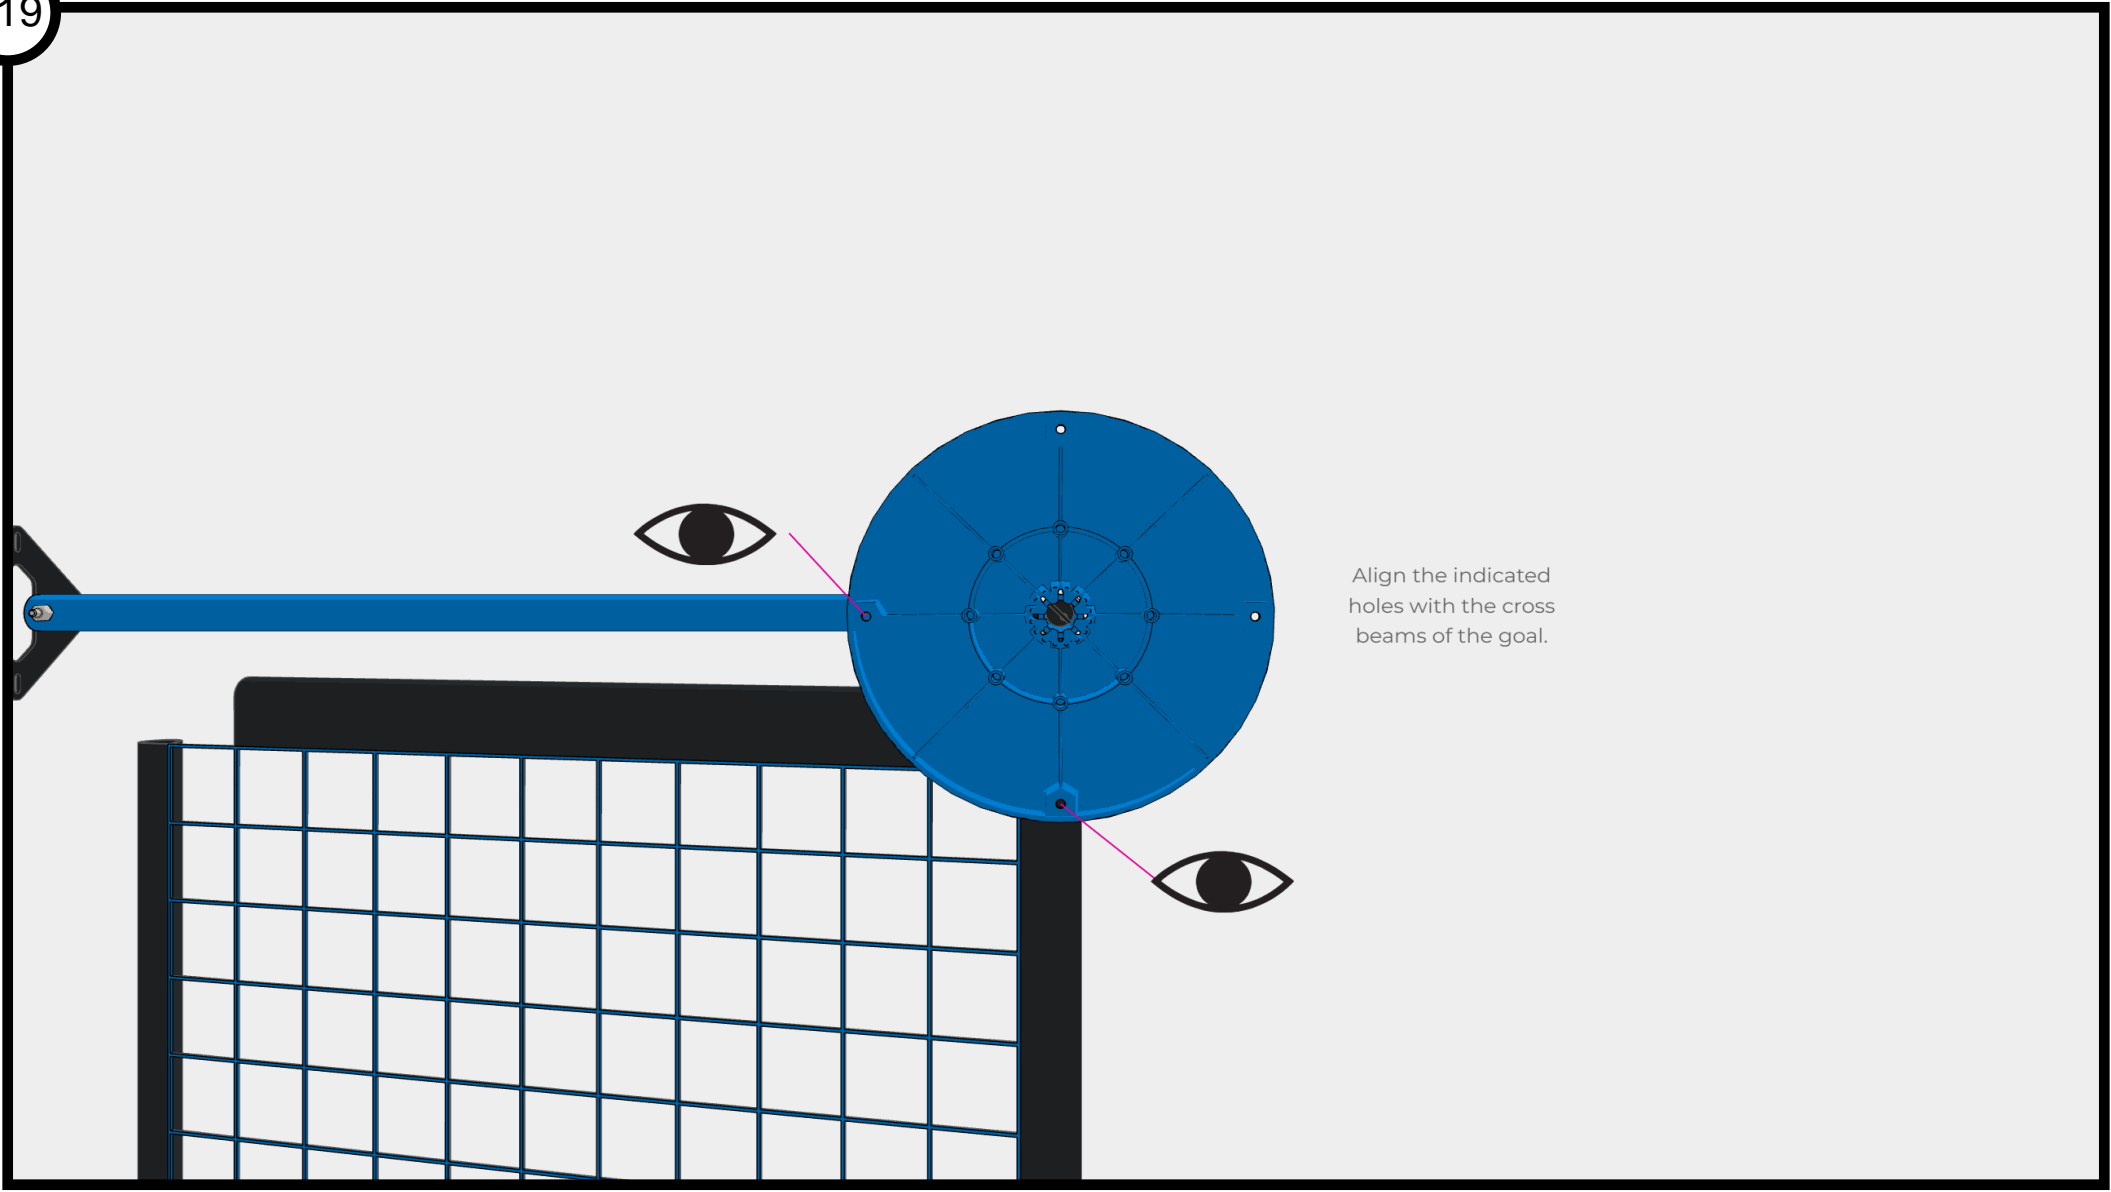

Align the indicated holes with the cross beams of the goal.