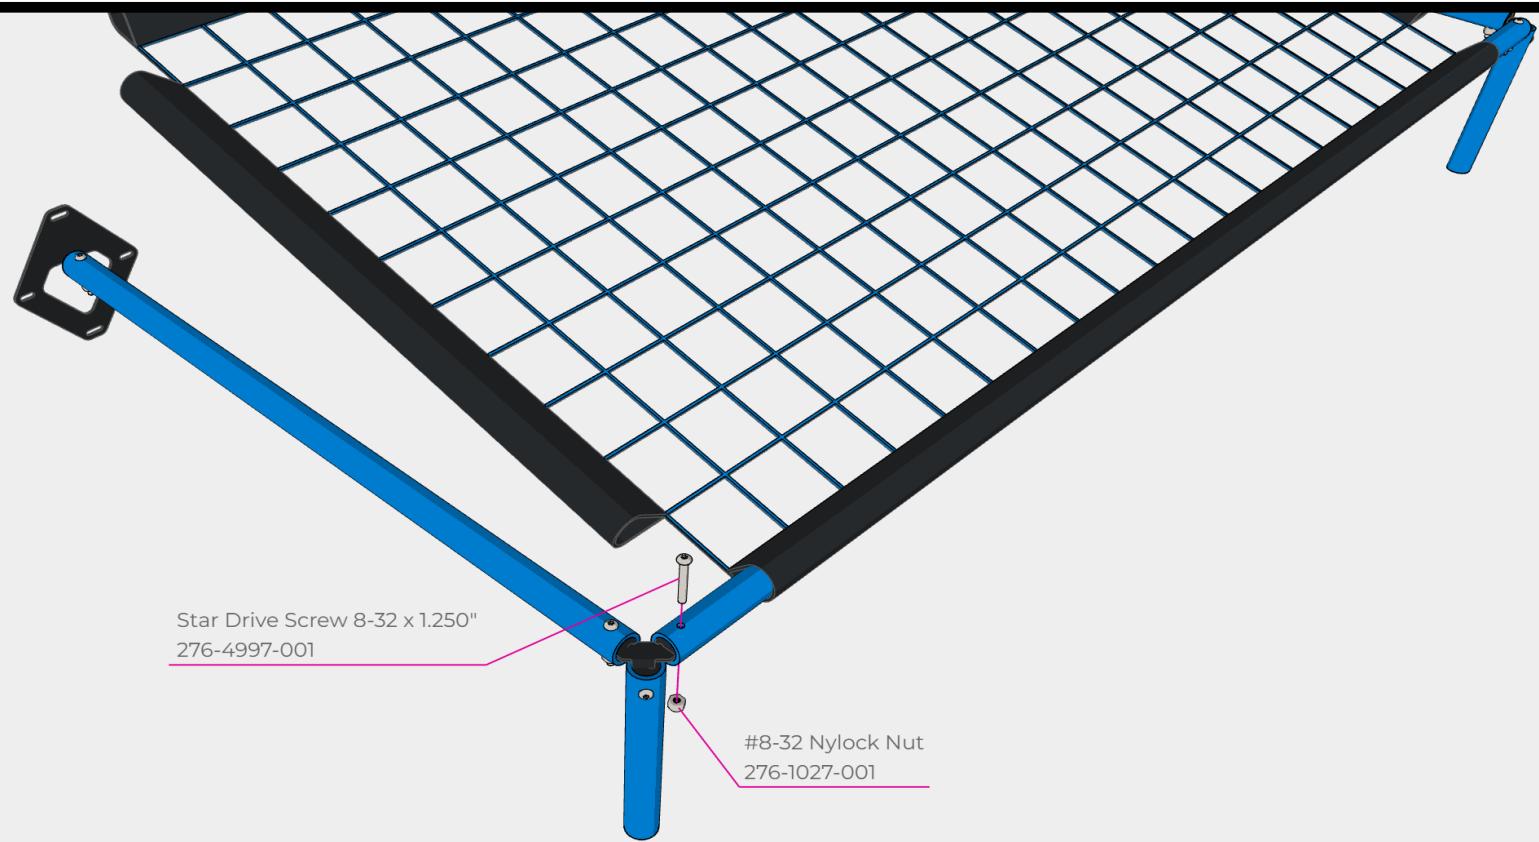

Goal Pipe 1 - Blue
276-8354-206

Goal Pipe Insert
276-8354-214

Star Drive Screw 8-32 x 1.250"
276-4997-001

#8-32 Nylock Nut
276-1027-001

Star Drive Screw 8-32 x 1.250"
276-4997-001

#8-32 Nylock Nut
276-1027-001

Star Drive Screw 8-32 x 1.250"
276-4997-001

#8-32 Nylock Nut
276-1027-001

Goal Net - Blue
276-8354-212

Goal Pipe Insert
276-8354-214

Star Drive Screw 8-32 x 1.250"
276-4997-001

#8-32 Nylock Nut
276-1027-001

Goal Base - Blue
276-8354-210

Align the indicated holes with the cross beams of the goal.

Do Not Fully Tighten

Fully Tighten Bolts

Goal Base - Blue
276-8354-210

Align the indicated holes with the cross beams of the goal.