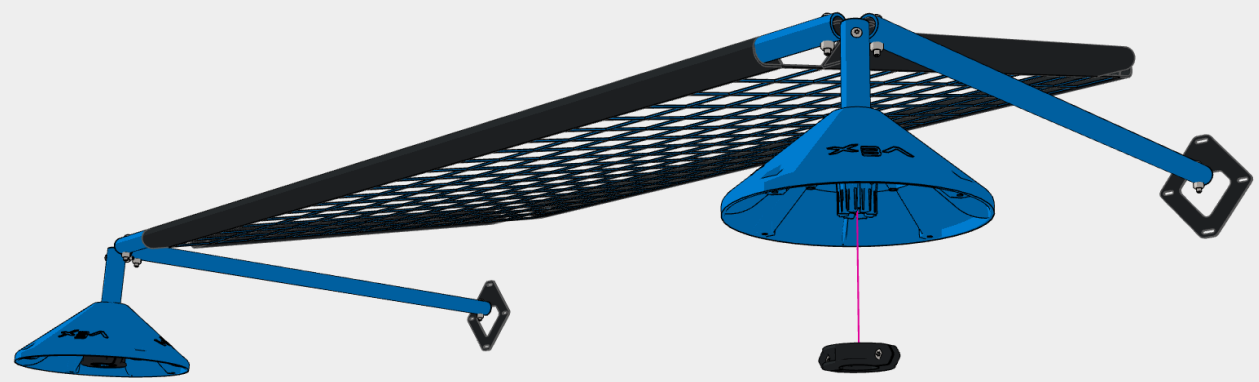

Goal Base - Blue
276-8354-210

Align the indicated holes with the cross beams of the goal.

Do Not Fully Tighten

Fully Tighten Bolts

Goal Base - Blue
276-8354-210

Align the indicated holes with the cross beams of the goal.