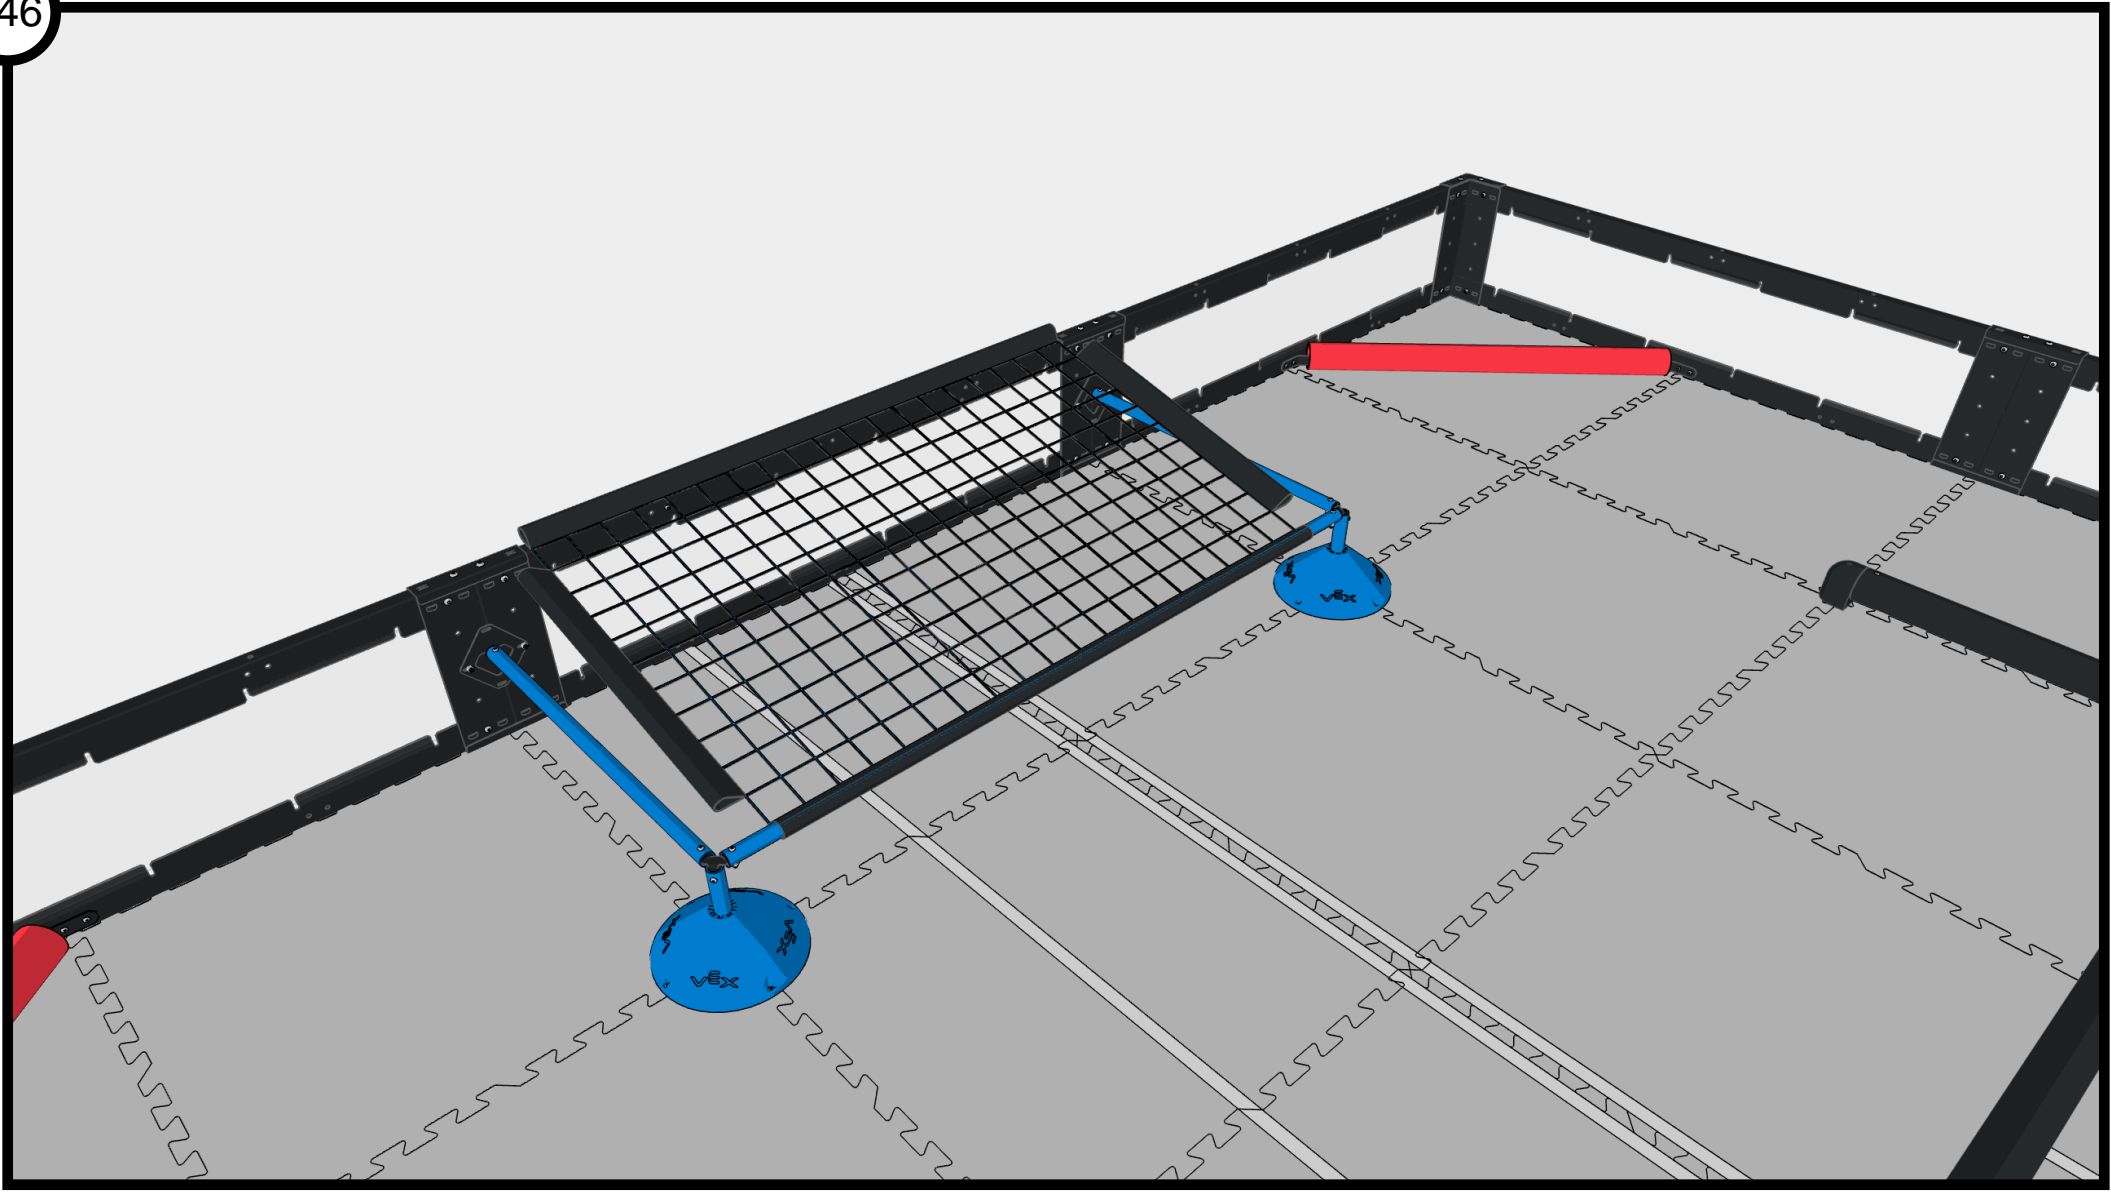

Star Drive Screw 8-32 x 3/8"
276-4991-001

Goal Pipe 5
276-8354-215

Goal Pipe 4
276-8354-213