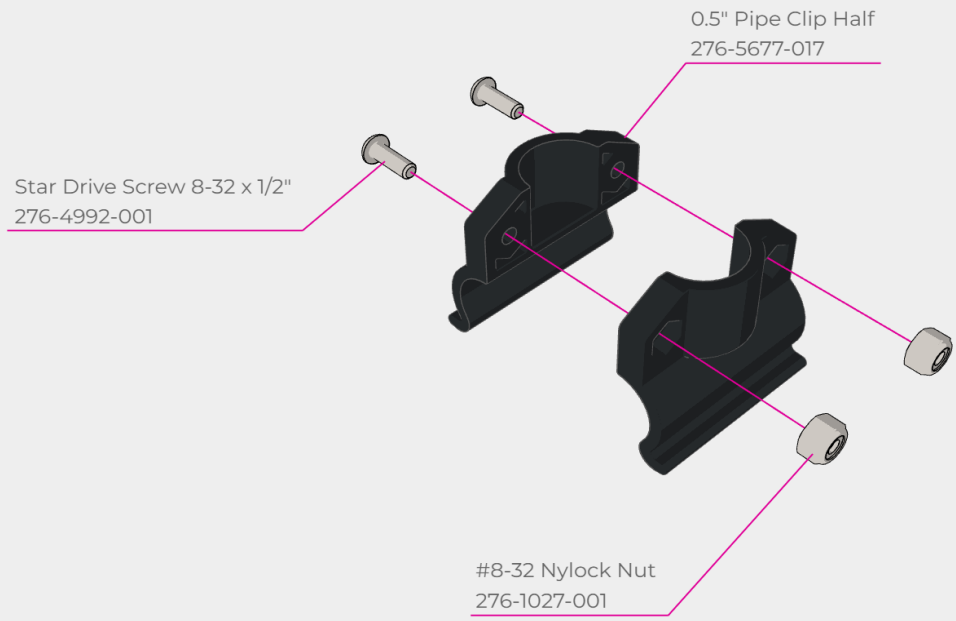

Star Drive Screw 8-32 x 1.250"
276-4997-001

#8-32 Nylock Nut
276-1027-001

Goal Net - Blue
276-8354-212

Goal Pipe Insert
276-8354-214

Star Drive Screw 8-32 x 1.250"
276-4997-001

#8-32 Nylock Nut
276-1027-001

Goal Base - Blue
276-8354-210

Align the indicated holes with the cross beams of the goal.

Do Not Fully Tighten

Fully Tighten Bolts

Goal Base - Blue
276-8354-210

Align the indicated holes with the cross beams of the goal.

Fully Tighten Bolts

Star Drive Screw 8-32 x 1/2"
276-4992-001

#8-32 Nylock Nut
276-1027-001

Star Drive Screw 8-32 x 1/2"
276-4992-001

#8-32 Nylock Nut
276-1027-001

Star Drive Screw 8-32 x 3/8"
276-4991-001

Star Drive Screw 8-32 x 3/8"
276-4991-001

Goal Pipe 5
276-8354-215

Goal Pipe 4
276-8354-213