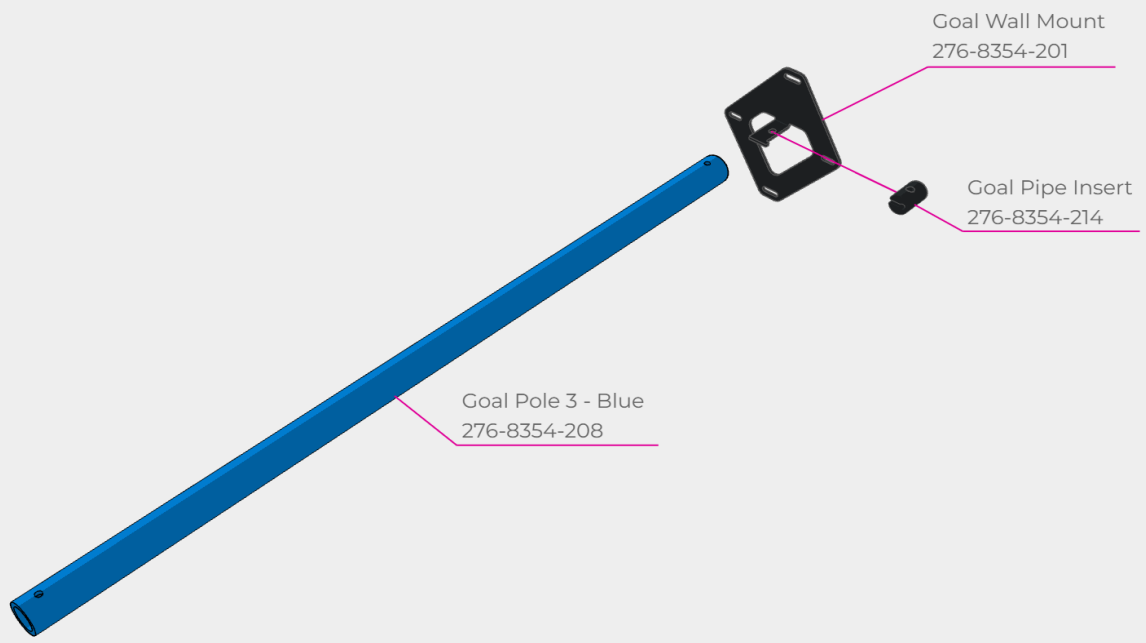

#8-32 Nylock Nut
276-1027-001

Star Drive Screw 8-32 x 5/8"
276-4993-001

#8-32 Nylock Nut
276-1027-001

#8-32 Nylock Nut
276-1027-001

Star Drive Screw 8-32 x 5/8"
276-4993-001

170

Goal Pole 3 - Blue
276-8354-208

Goal Wall Mount
276-8354-201

Goal Pipe Insert
276-8354-214

Star Drive Screw 8-32 x 1.250"
276-4997-001

#8-32 Nylock Nut
276-1027-001

#8-32 Nylock Nut
276-1027-001

Star Drive Screw 8-32 x 1.250"
276-4997-001

Goal Pipe 1 - Blue
276-8354-206

Goal Pipe Insert
276-8354-214

Star Drive Screw 8-32 x 1.250"
276-4997-001

#8-32 Nylock Nut
276-1027-001

Star Drive Screw 8-32 x 1.250"
276-4997-001

#8-32 Nylock Nut
276-1027-001