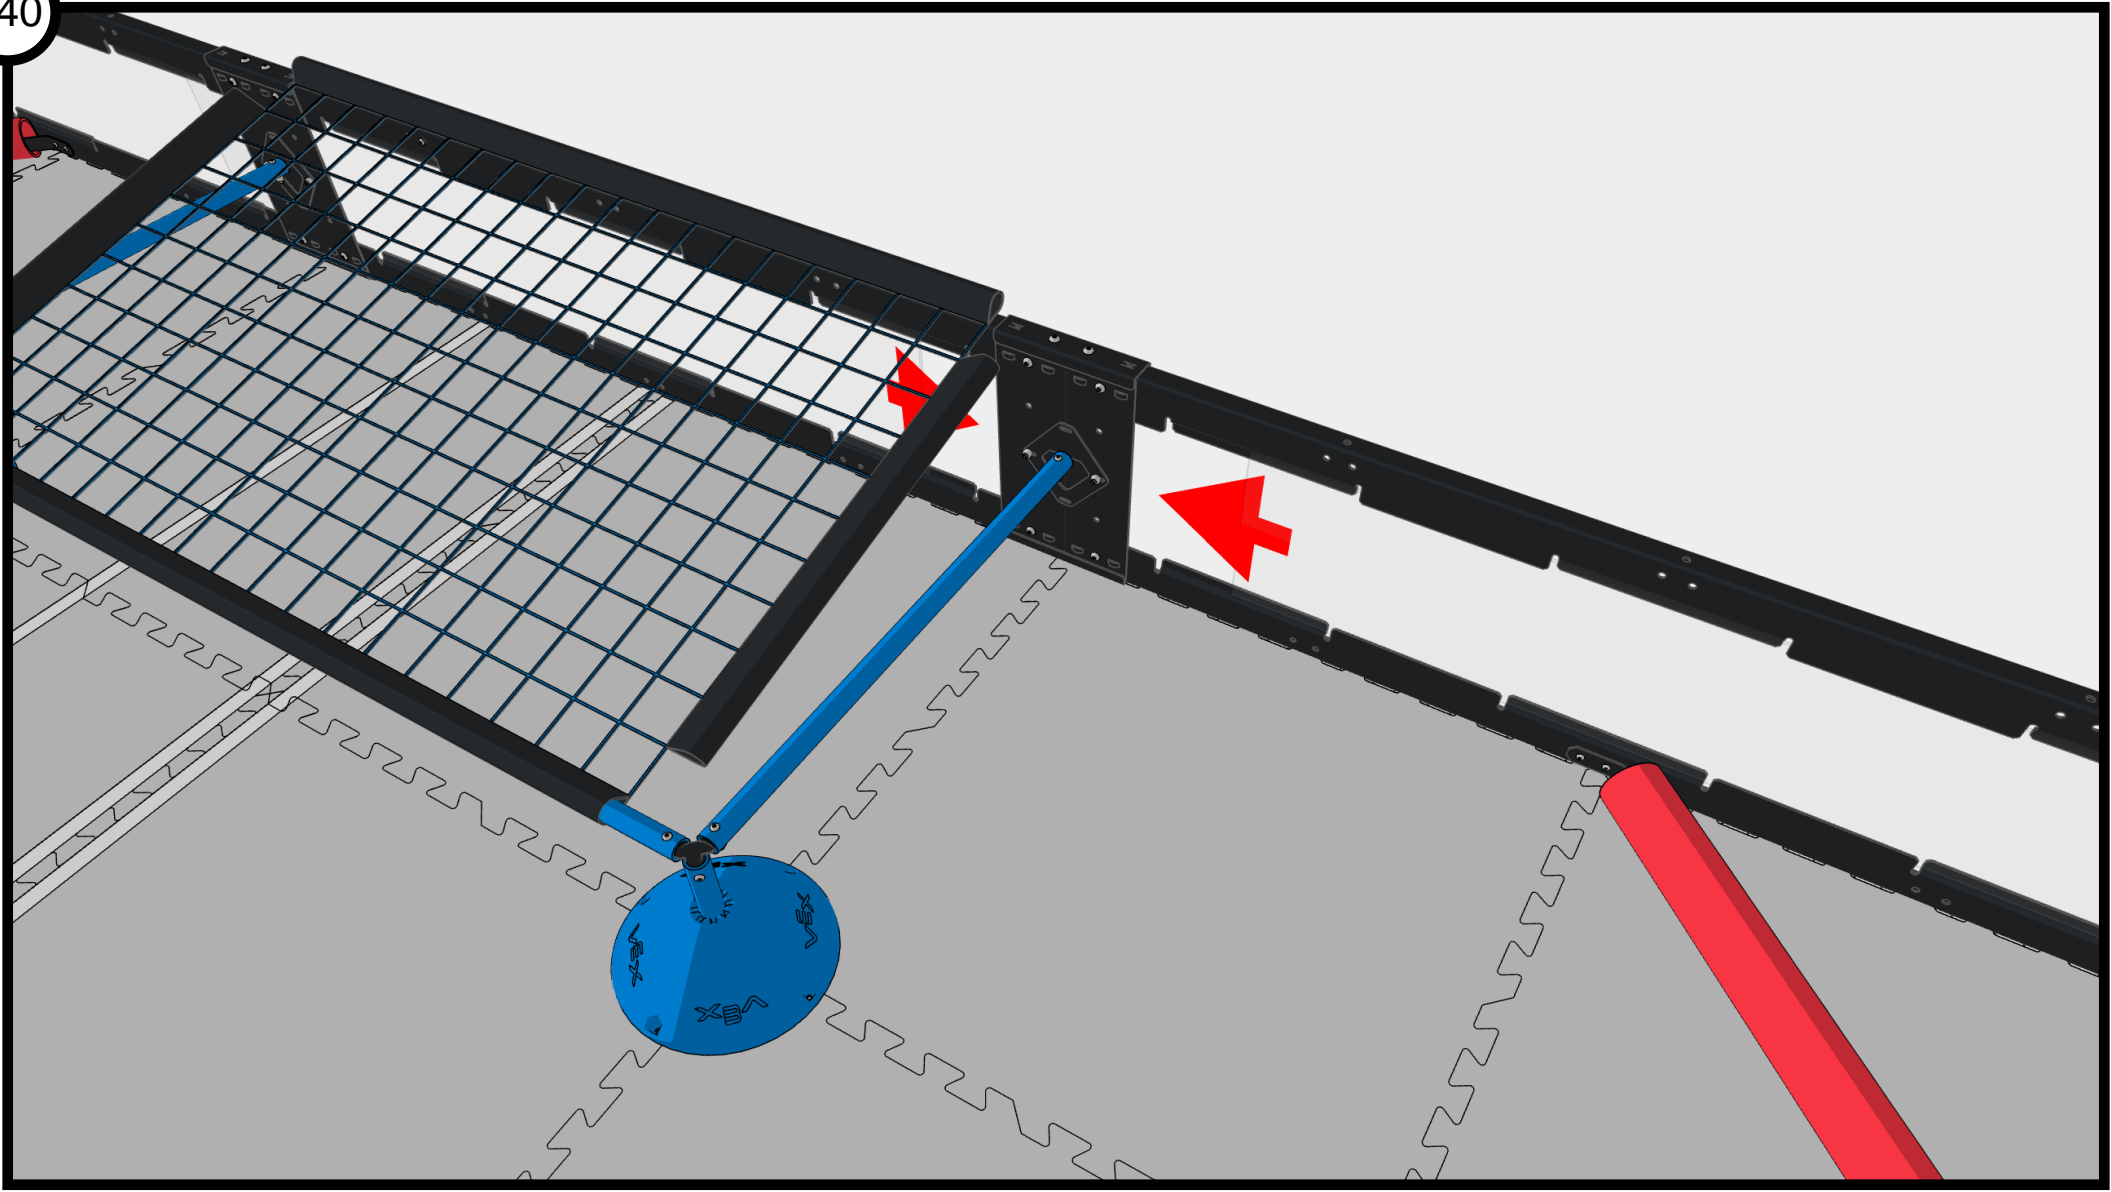

Fully Tighten Bolts

Star Drive Screw 8-32 x 1/2"
276-4992-001

#8-32 Nylock Nut
276-1027-001

Star Drive Screw 8-32 x 1/2"
276-4992-001

#8-32 Nylock Nut
276-1027-001

Star Drive Screw 8-32 x 3/8"
276-4991-001