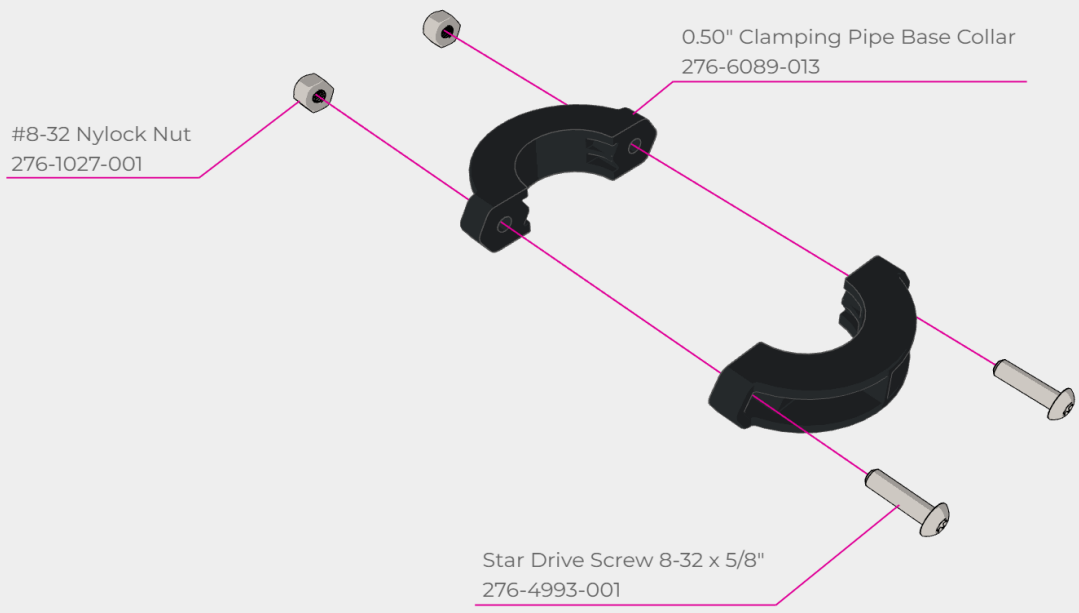

Goal Pipe 1 - Blue
276-8354-206

Goal Pipe Insert
276-8354-214

Star Drive Screw 8-32 x 1.250"
276-4997-001

#8-32 Nylock Nut
276-1027-001

Star Drive Screw 8-32 x 1.250"
276-4997-001

#8-32 Nylock Nut
276-1027-001

Star Drive Screw 8-32 x 1.250"
276-4997-001

#8-32 Nylock Nut
276-1027-001

Goal Net - Blue
276-8354-212

Goal Pipe Insert
276-8354-214

Star Drive Screw 8-32 x 1.250"
276-4997-001

#8-32 Nylock Nut
276-1027-001

Goal Base - Blue
276-8354-210

Align the indicated holes with the cross beams of the goal.

Do Not Fully Tighten

Fully Tighten Bolts

Goal Base - Blue
276-8354-210

Align the indicated holes with the cross beams of the goal.

Fully Tighten Bolts

Star Drive Screw 8-32 x 1/2"
276-4992-001

#8-32 Nylock Nut
276-1027-001

Star Drive Screw 8-32 x 1/2"
276-4992-001

#8-32 Nylock Nut
276-1027-001

Star Drive Screw 8-32 x 3/8"
276-4991-001