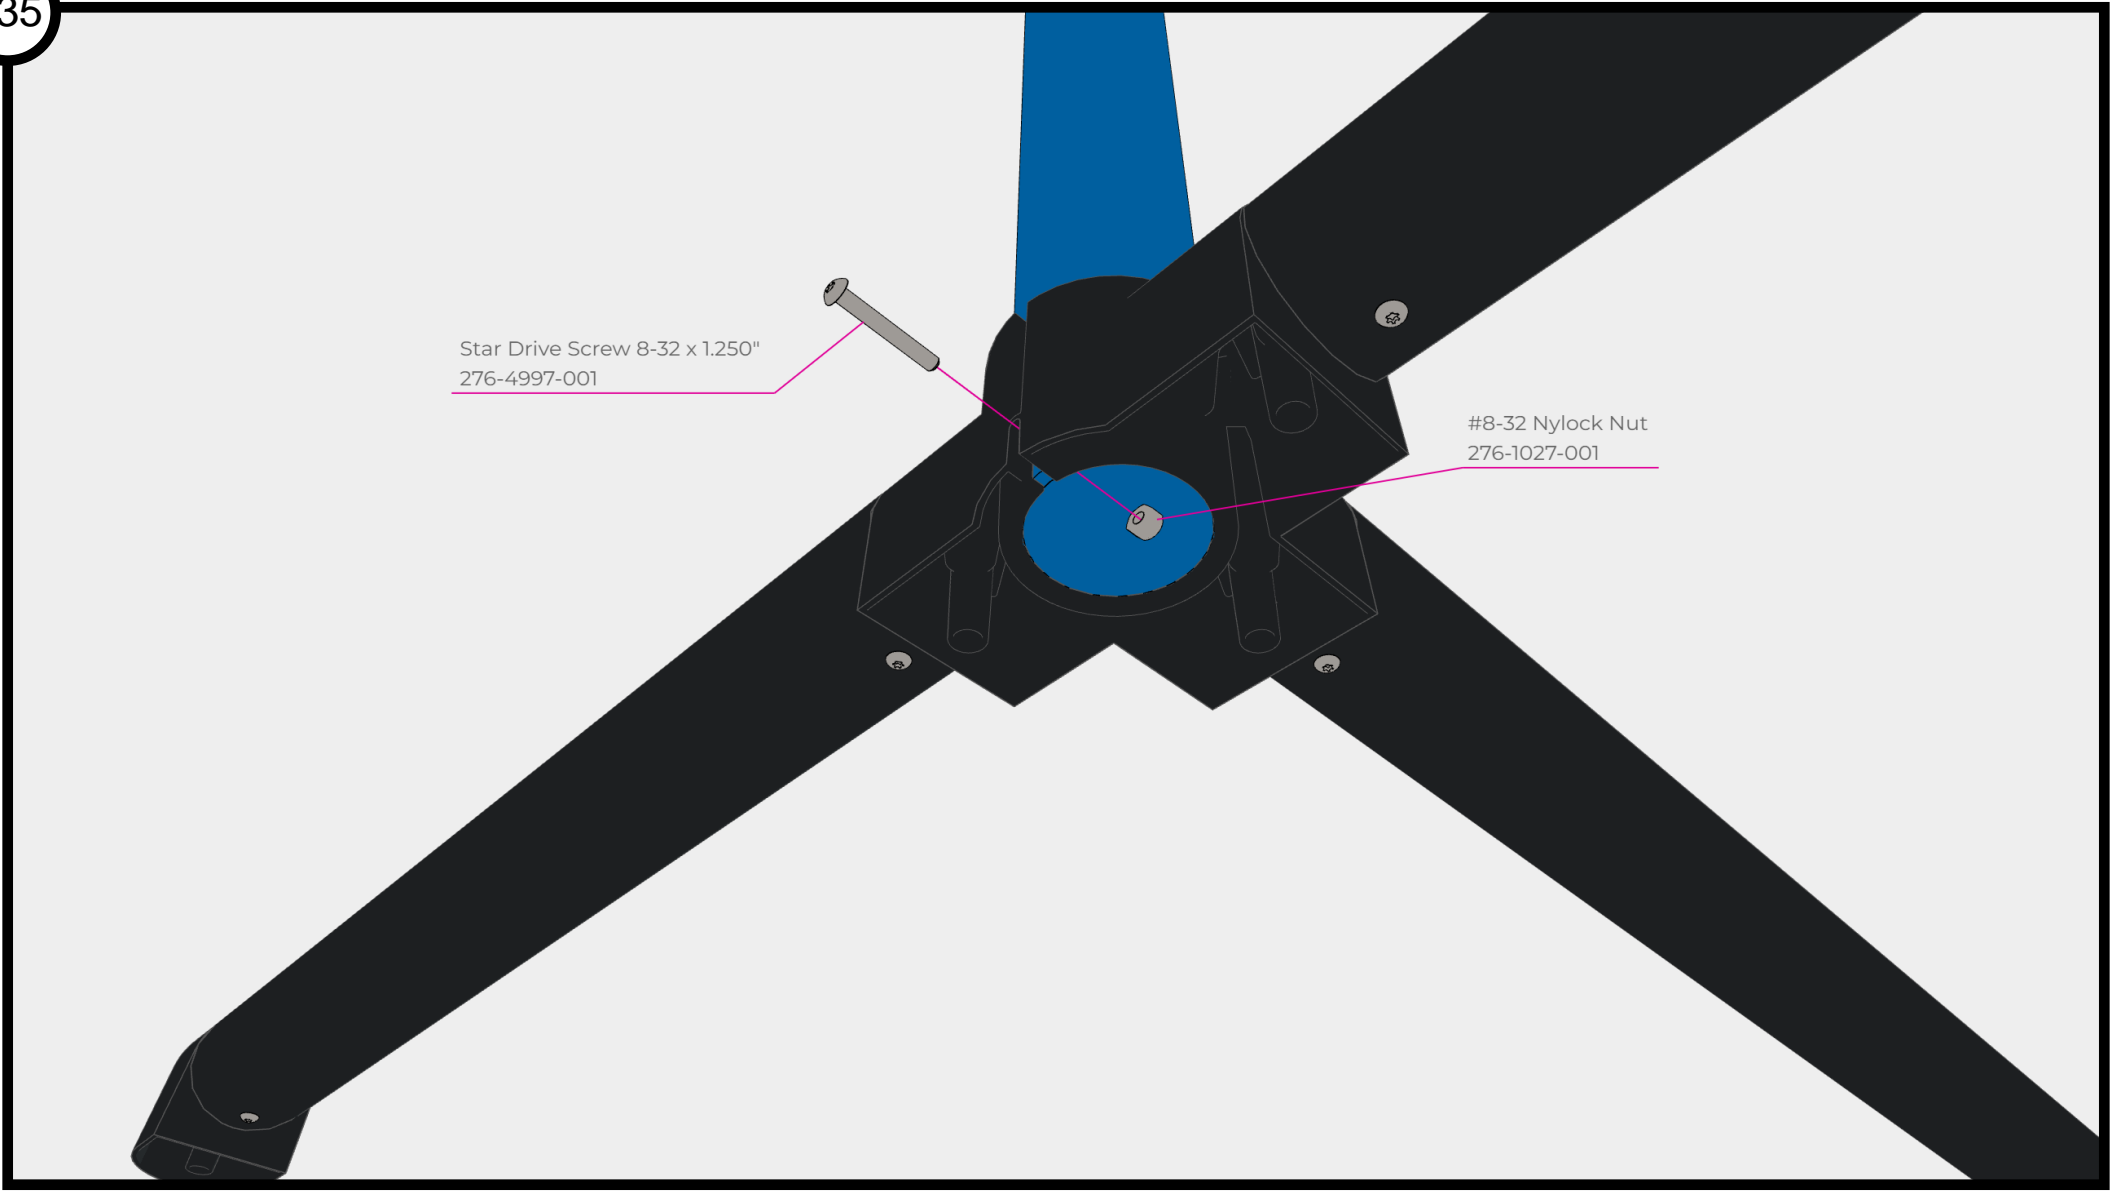

Star Drive Screw 8-32 x 0.500"
276-4992-001

Pole Cap
276-8354-156

Climbing Pole - Blue
276-8354-152

Star Drive Screw 8-32 x 1.250"
276-4997-001

#8-32 Nylock Nut
276-1027-001

#8-32 Nylock Nut
276-1027-001

Climbing Pole Support - Blue
276-8354-157