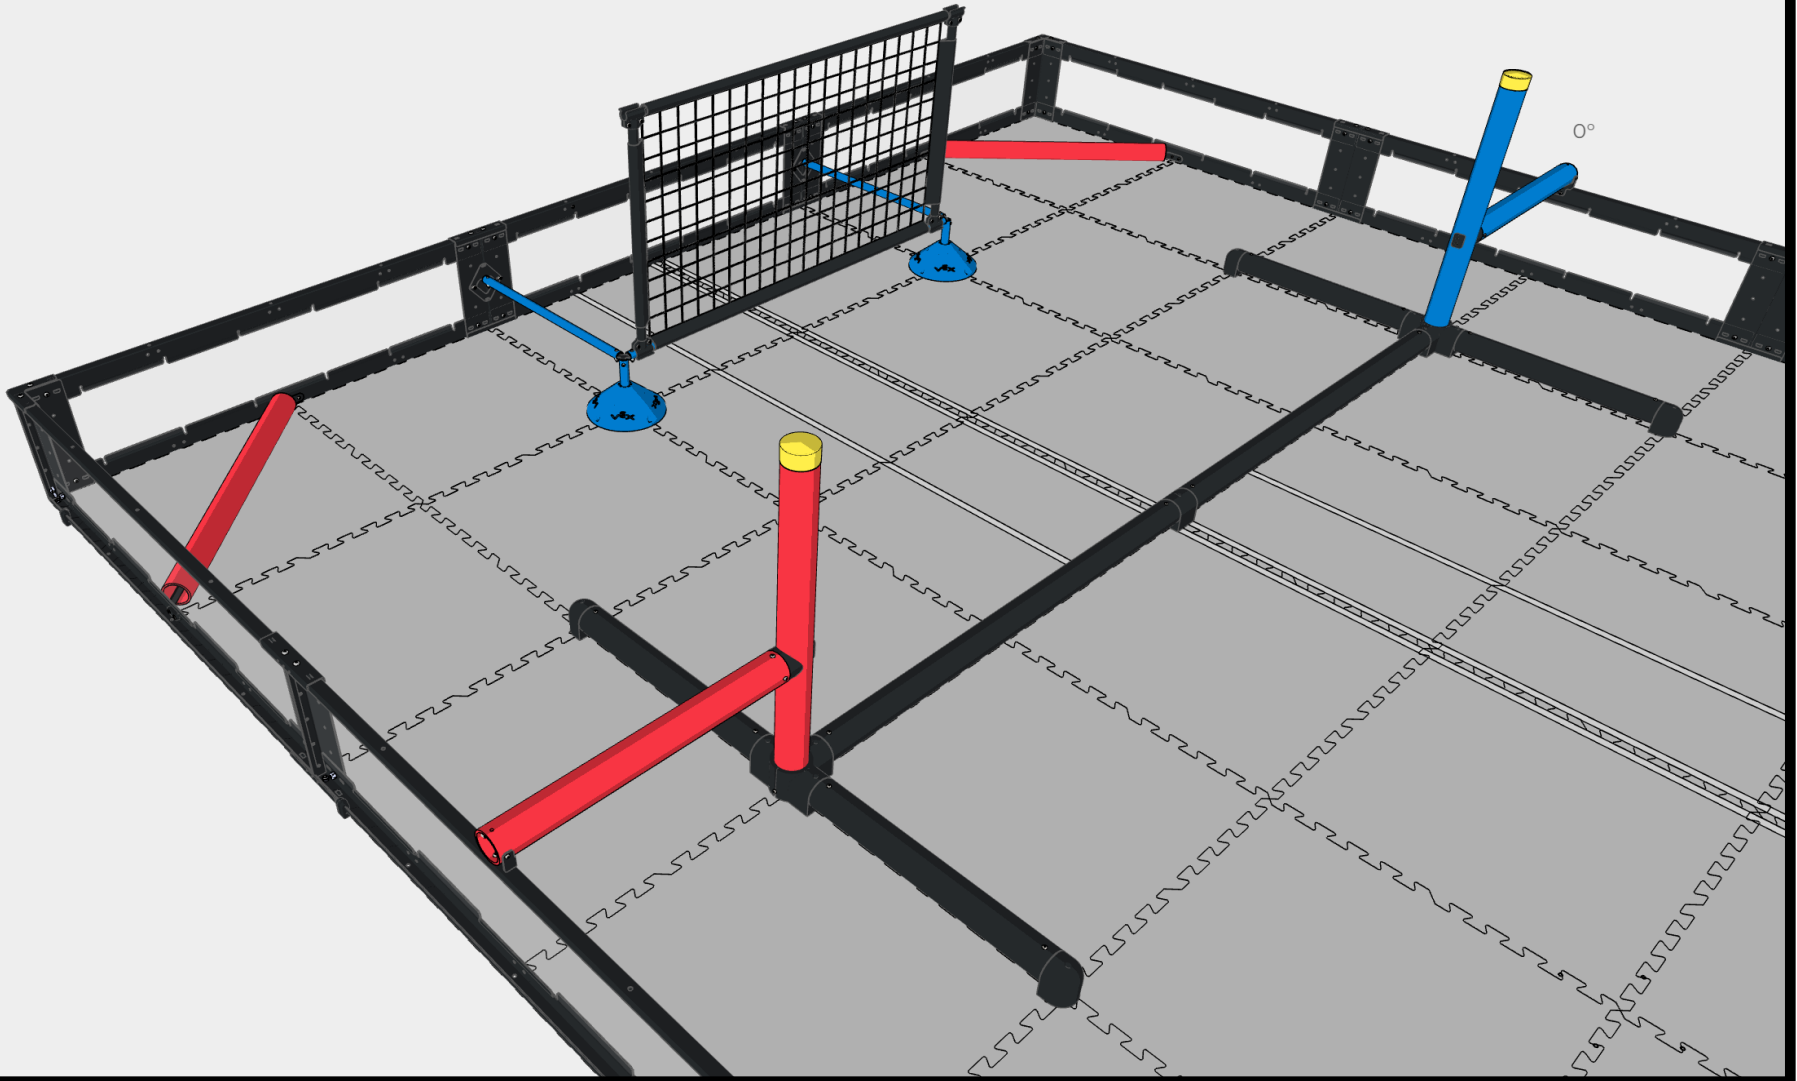

Star Drive Screw 8-32 x 3/8"
276-4991-001

Goal Pipe 5
276-8354-215

Goal Pipe 4
276-8354-213