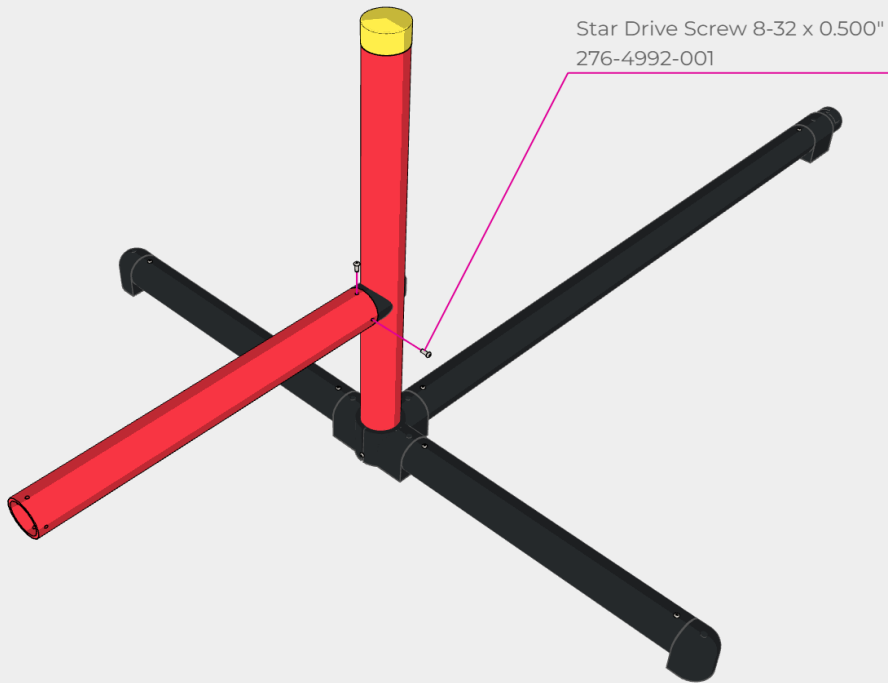

Star Drive Screw 8-32 x 0.500"
276-4992-001

Star Drive Screw 8-32 x 2.500"
276-8016-001

Climbing Pole Cap
276-8354-156

Climbing Pole - Red
276-8354-151

#8-32 Nylock Nut
276-1027-001

Star Drive Screw 8-32 x 1.250"
276-4997-001

#8-32 Nylock Nut
276-1027-001

Climb Pole Support - Red
276-8354-155

Star Drive Screw 8-32 x 0.500"
276-4992-001

Star Drive Screw 8-32 x 0.375"
276-4991-001

#8-32 Nylock Nut
276-1027-001

Barrier Pipe Short
276-8354-102