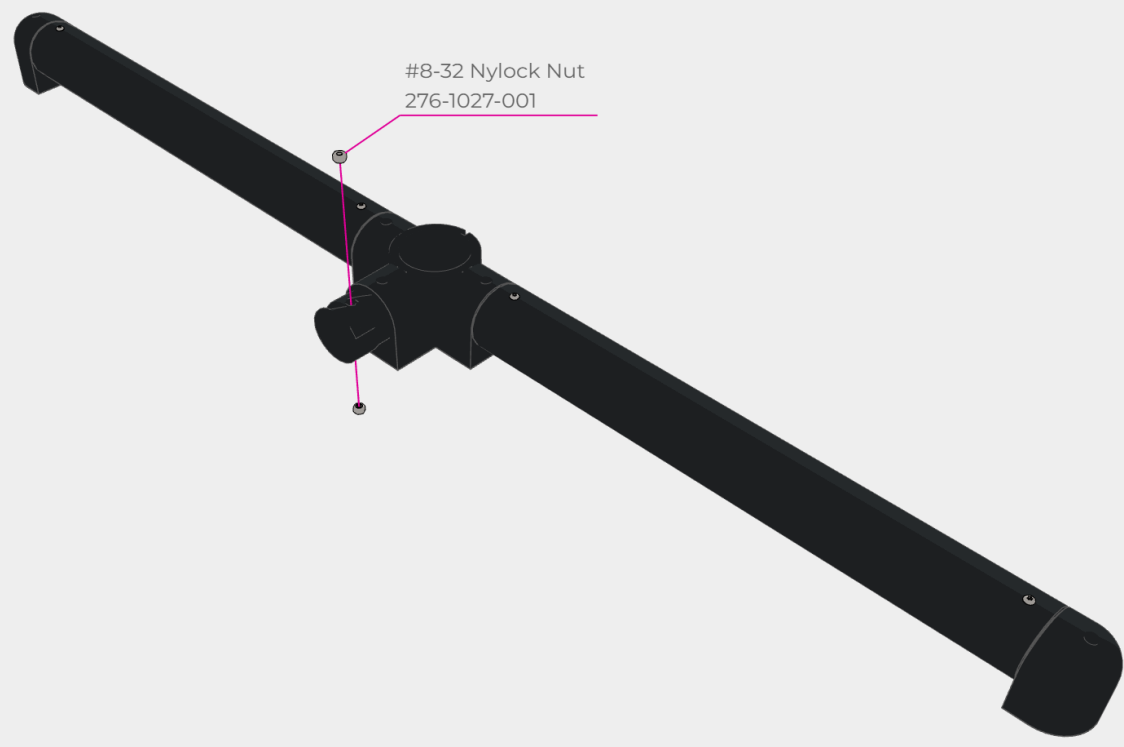

Climbing Pole Support Bracket
276-8354-158

2x

VRC Large Pipe Cap
276-8354-103

#8-32 Nylock Nut
276-1027-001

2x

2x

Barrier Pipe Short
276-8354-102

2x

2x

Star Drive Screw 8-32 x 0.500"
276-4992-001

2x

Star Drive Screw 8-32 x 0.500"
276-4992-001

#8-32 Nylock Nut
276-1027-001

#8-32 Nylock Nut
276-1027-001

#8-32 Nylock Nut
276-1027-001

Barrier Pipe Long
276-8354-101

Star Drive Screw 8-32 x 0.500"
276-4992-001

Star Drive Screw 8-32 x 2.500"
276-8016-001

Climbing Pole Cap
276-8354-156

Climbing Pole - Red
276-8354-151

#8-32 Nylock Nut
276-1027-001

Star Drive Screw 8-32 x 1.250"
276-4997-001