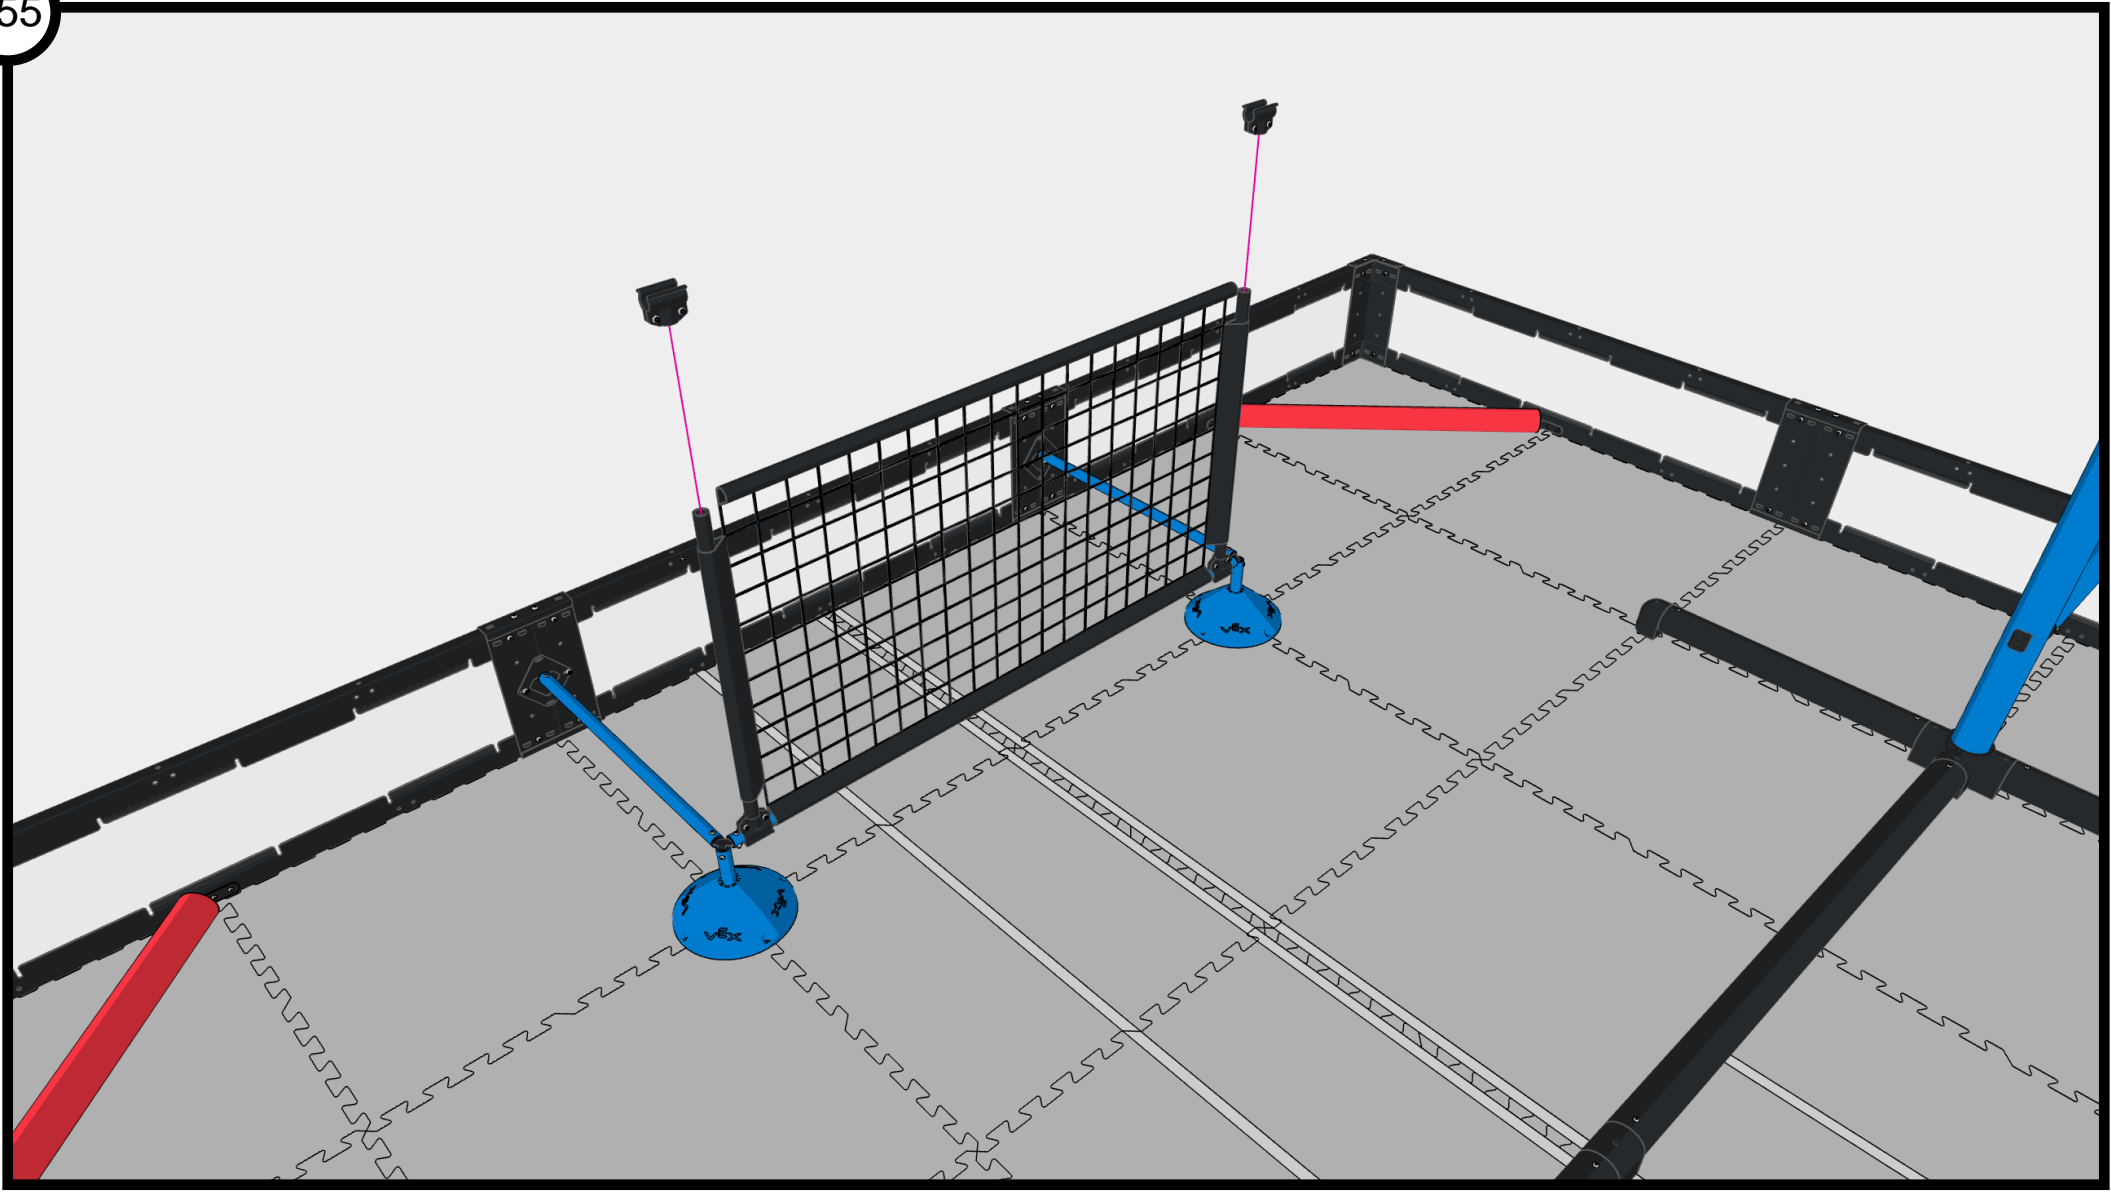

Star Drive Screw 8-32 x 3/8"
276-4991-001

Goal Pipe 5
276-8354-215

Goal Pipe 4
276-8354-213