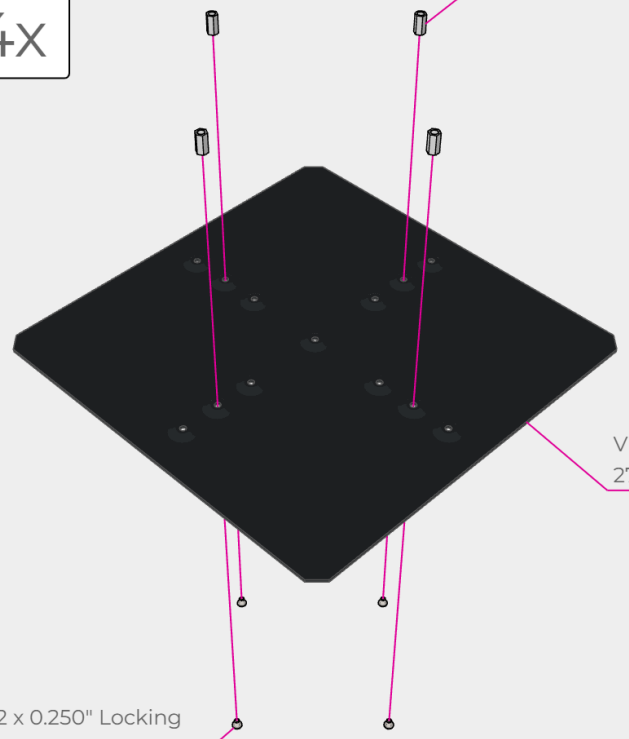

1

1/4-20 x 1/2" Long Button Hex Screw
SBS2520-0500SS

Field Gusset Corner Flat
276-6089-018

2

Field Gusset Corner Flat
276-6089-018

1/4-20 x 1/2" Long Button Head Hex Head
SBS2520-0500SS

0°

5

2x

6

2x

0°

0°

5x

1.50" Standoff
275-1017-001

VRC Under Tile Plate
276-4847-011

Star Drive Screw 8-32 x 0.250" Locking
276-5006-001

5x

4x

Standoff 0.50"
275-1014-001

VRC Under Tile Plate
276-4847-011

Star Drive Screw 8-32 x 0.250" Locking
276-5006-001

4x

0°

0°

#8-32 Nylock Nut
276-1027-001

Field Wall Adapter
276-5677-019

VRC Angle Bracket
276-5369-006

Star Drive Screw 8-32 x 0.500"
276-4992-001

Loading Zone Barrier - Blue
276-8354-402

VRC Angle Bracket
276-5369-006