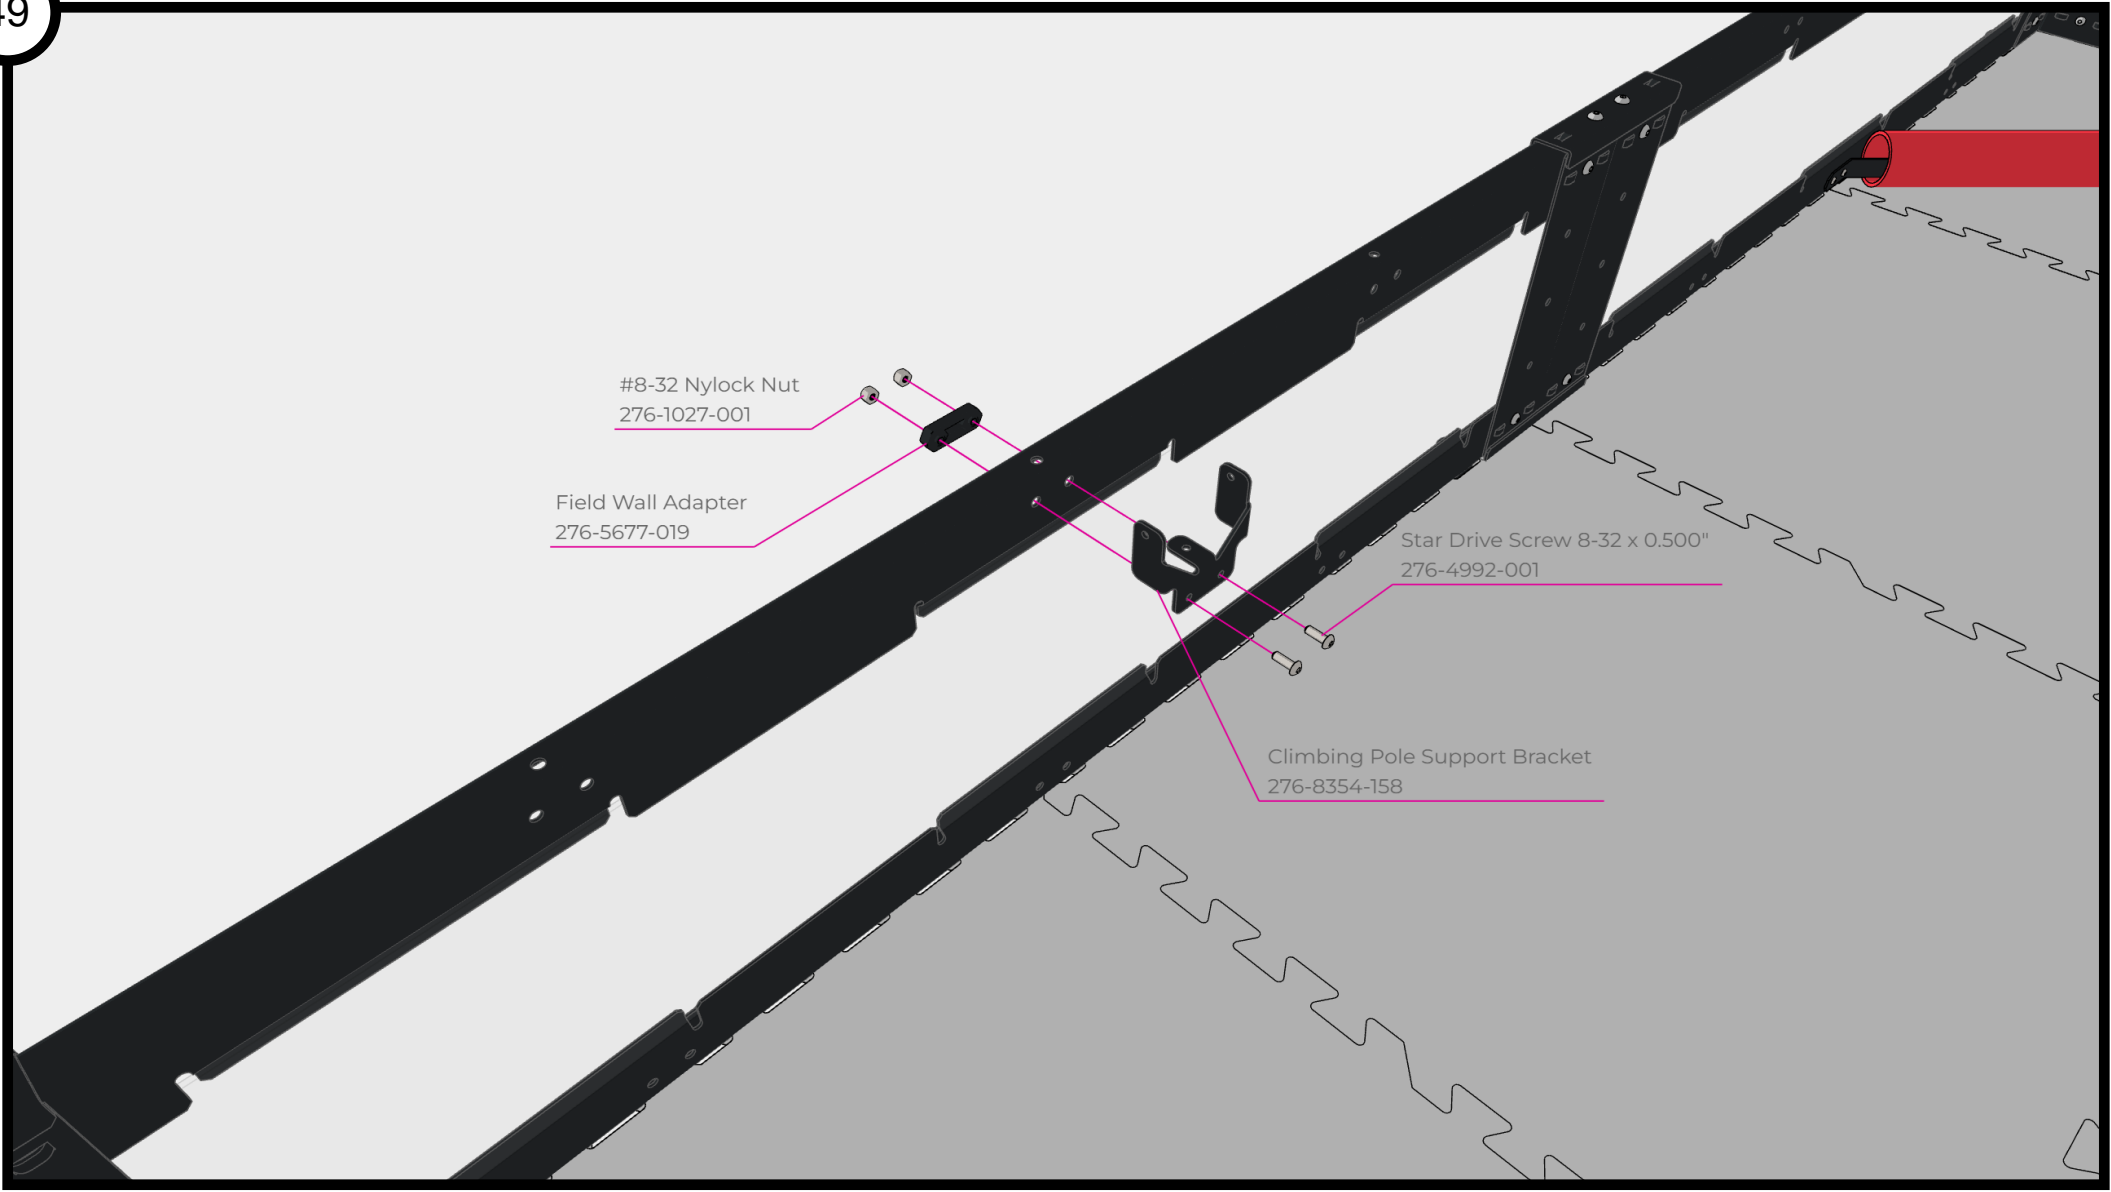

#8-32 Nylock Nut
276-1027-001

Climbing Pole Support Bracket
276-8354-158

Star Drive Screw 8-32 x 0.500"
276-4992-001

47

#8-32 Nylock Nut
276-1027-001

Field Wall Adapter
276-5677-019

Star Drive Screw 8-32 x 0.500"
276-4992-001