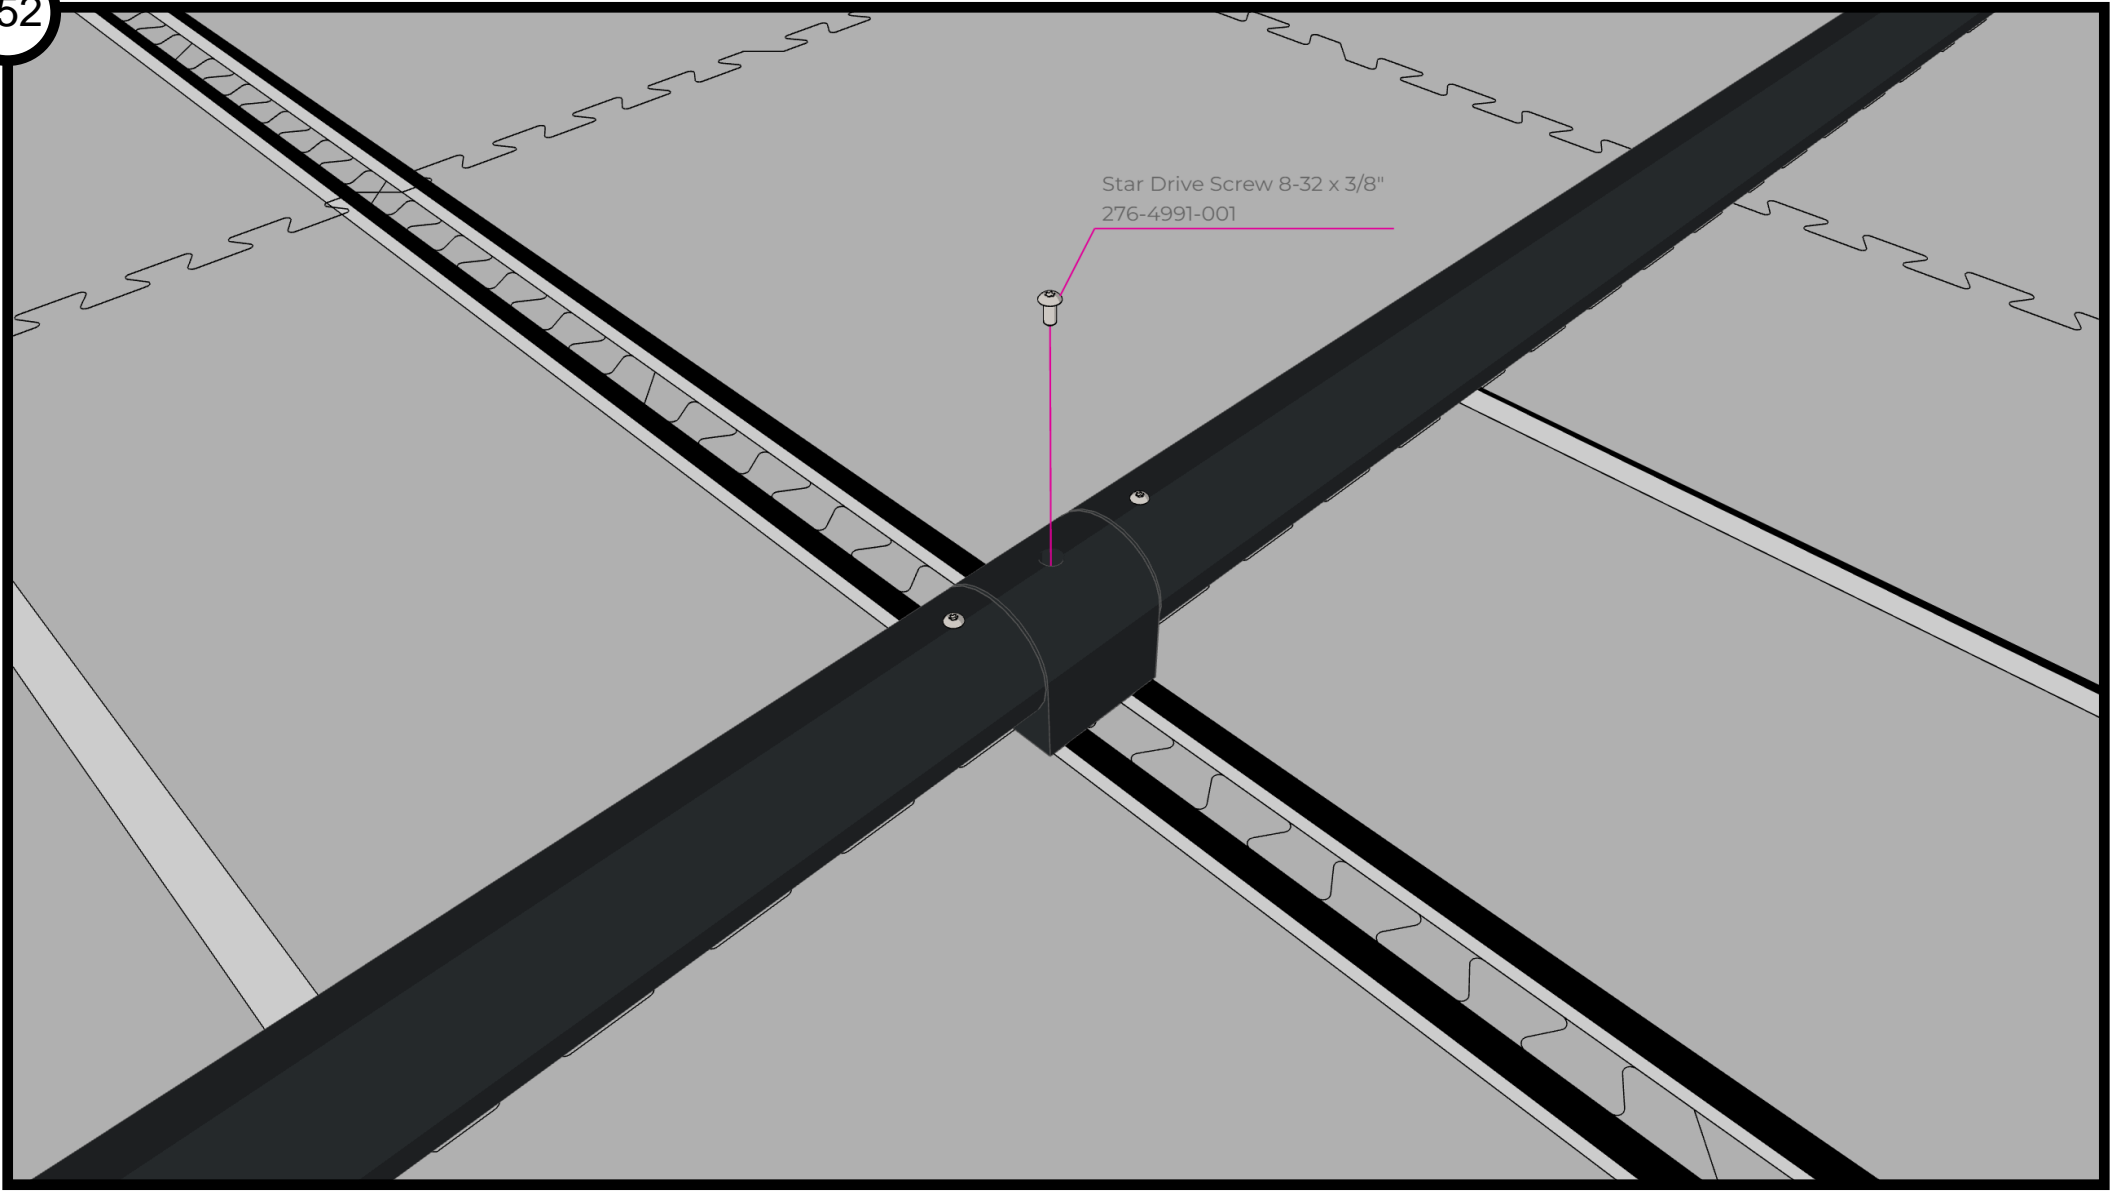

Star Drive Screw 8-32 x 0.500"
276-4992-001

Star Drive Screw 8-32 x 2.500"
276-8016-001

151

Star Drive Screw 8-32 x 3/8"
276-4991-001

Star Drive Screw 8-32 x 3/8"
276-4991-001

Star Drive Screw 8-32 x 1/2"
276-4992-001