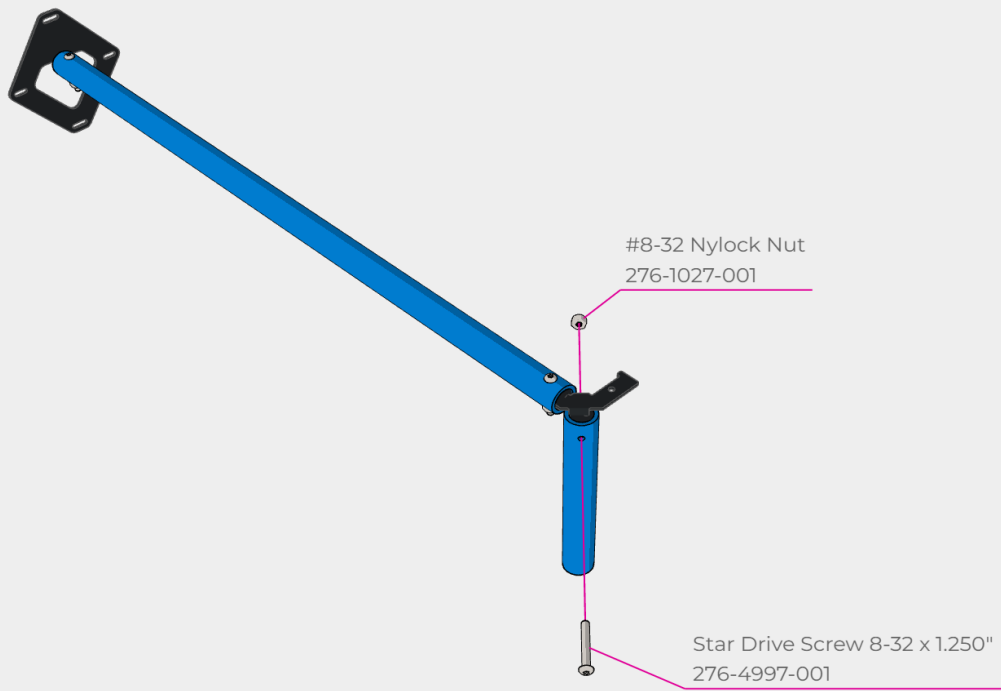

Goal Pipe 1 - Blue
276-8354-206

Goal Pipe Insert
276-8354-214

Star Drive Screw 8-32 x 1.250"
276-4997-001

#8-32 Nylock Nut
276-1027-001

Star Drive Screw 8-32 x 1.250"
276-4997-001

#8-32 Nylock Nut
276-1027-001

Star Drive Screw 8-32 x 1.250"
276-4997-001

#8-32 Nylock Nut
276-1027-001

Goal Net - Blue
276-8354-212

Goal Pipe Insert
276-8354-214

Star Drive Screw 8-32 x 1.250"
276-4997-001

#8-32 Nylock Nut
276-1027-001

Goal Base - Blue
276-8354-210

Align the indicated holes with the cross beams of the goal.

Do Not Fully Tighten

Fully Tighten Bolts

Goal Base - Blue
276-8354-210

Align the indicated holes with the cross beams of the goal.