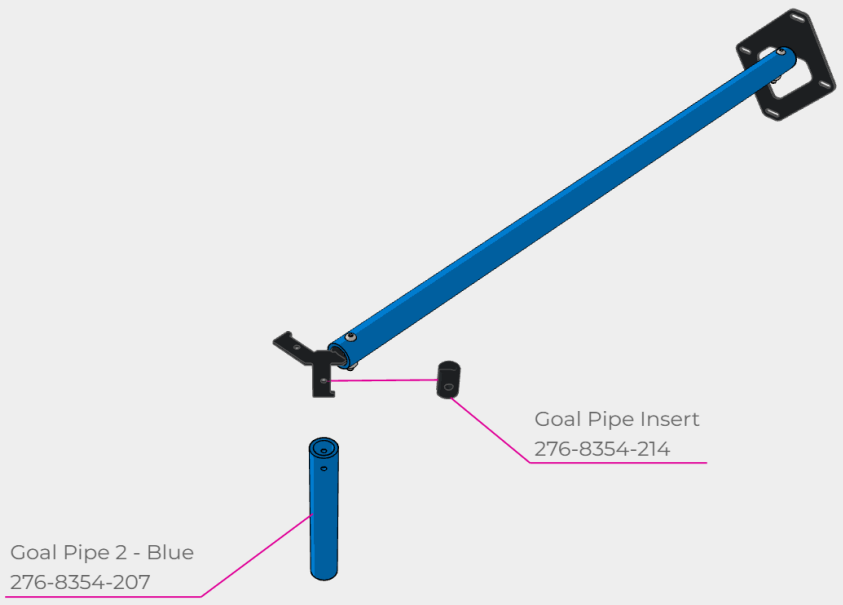

#8-32 Nylock Nut
276-1027-001

Star Drive Screw 8-32 x 5/8"
276-4993-001

#8-32 Nylock Nut
276-1027-001

#8-32 Nylock Nut
276-1027-001

Star Drive Screw 8-32 x 5/8"
276-4993-001

170

Goal Pole 3 - Blue
276-8354-208

Goal Wall Mount
276-8354-201

Goal Pipe Insert
276-8354-214

Star Drive Screw 8-32 x 1.250"
276-4997-001

#8-32 Nylock Nut
276-1027-001

#8-32 Nylock Nut
276-1027-001

Star Drive Screw 8-32 x 1.250"
276-4997-001

Goal Pipe 1 - Blue
276-8354-206

Goal Pipe Insert
276-8354-214

Star Drive Screw 8-32 x 1.250"
276-4997-001

#8-32 Nylock Nut
276-1027-001

Star Drive Screw 8-32 x 1.250"
276-4997-001

#8-32 Nylock Nut
276-1027-001

Star Drive Screw 8-32 x 1.250"
276-4997-001

#8-32 Nylock Nut
276-1027-001

Goal Net - Blue
276-8354-212

Goal Pipe Insert
276-8354-214

Star Drive Screw 8-32 x 1.250"
276-4997-001

#8-32 Nylock Nut
276-1027-001