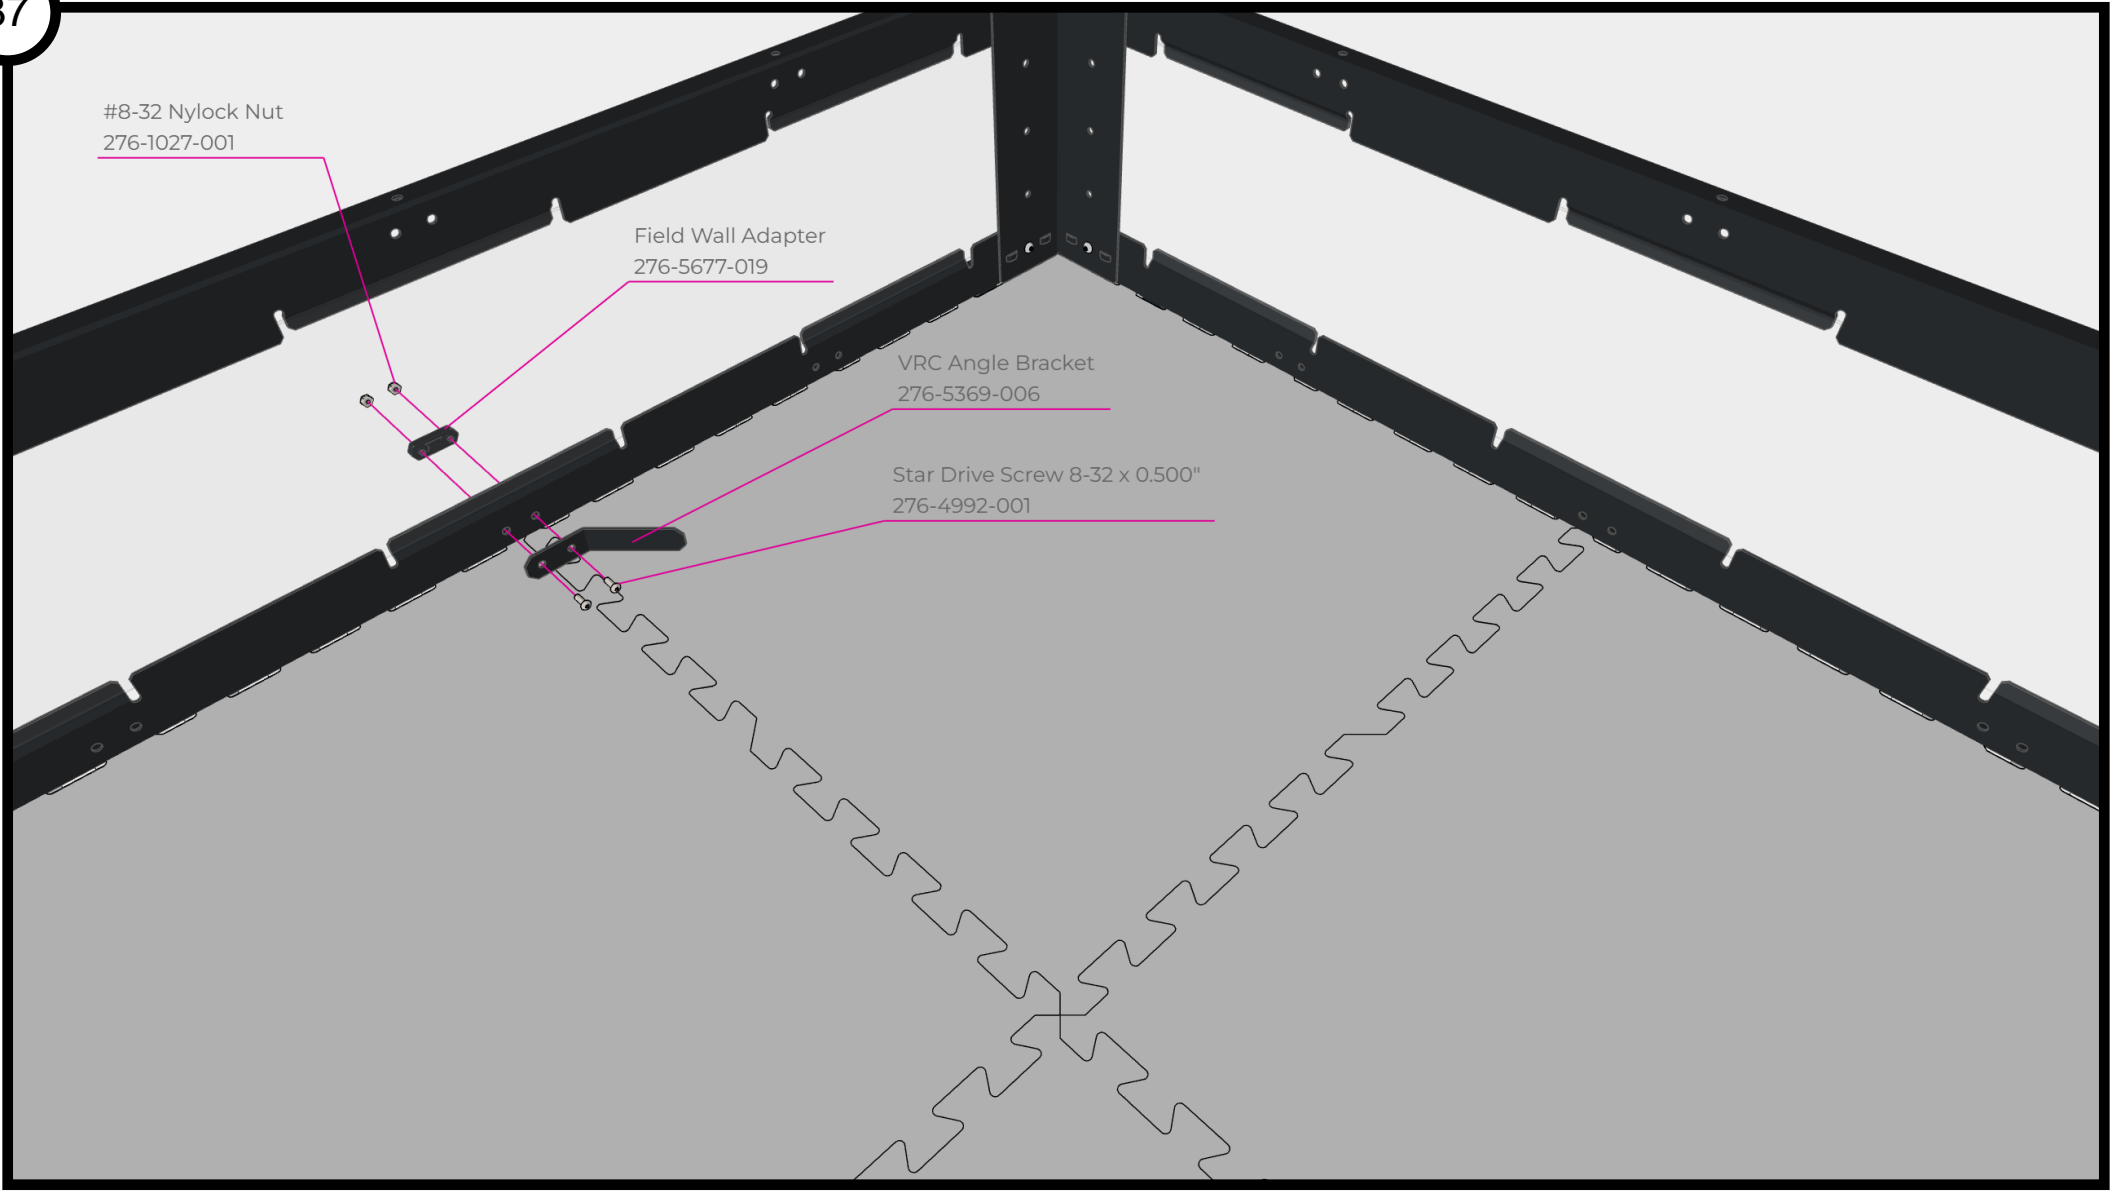

#8-32 Nylock Nut
276-1027-001

Field Wall Adapter
276-5677-019

Star Drive Screw 8-32 x 0.500"
276-4992-001

0°

#8-32 Nylock Nut
276-1027-001

Field Wall Adapter
276-5677-019

VRC Angle Bracket
276-5369-006

Star Drive Screw 8-32 x 0.500"
276-4992-001

Loading Zone Barrier - Red
276-8354-401

VRC Angle Bracket
276-5369-006

#8-32 Nylock Nut
276-1027-001

Field Wall Adapter
276-5677-019

Star Drive Screw 8-32 x 0.500"
276-4992-001

Field Wall Adapter
276-5677-019