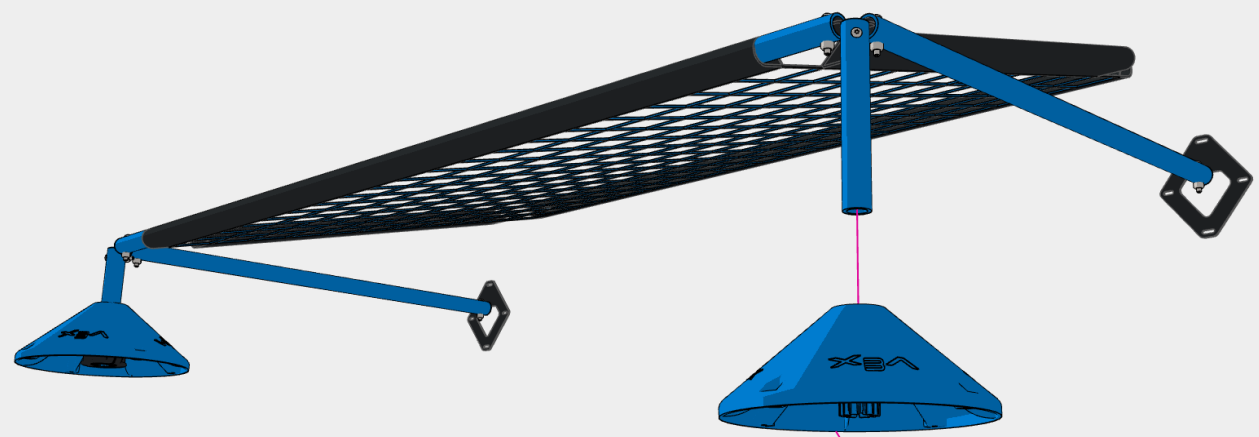

Goal Base - Blue
276-8354-210

Align the indicated holes with the cross beams of the goal.

Do Not Fully Tighten

Fully Tighten Bolts

Goal Base - Blue
276-8354-210

Align the indicated holes with the cross beams of the goal.