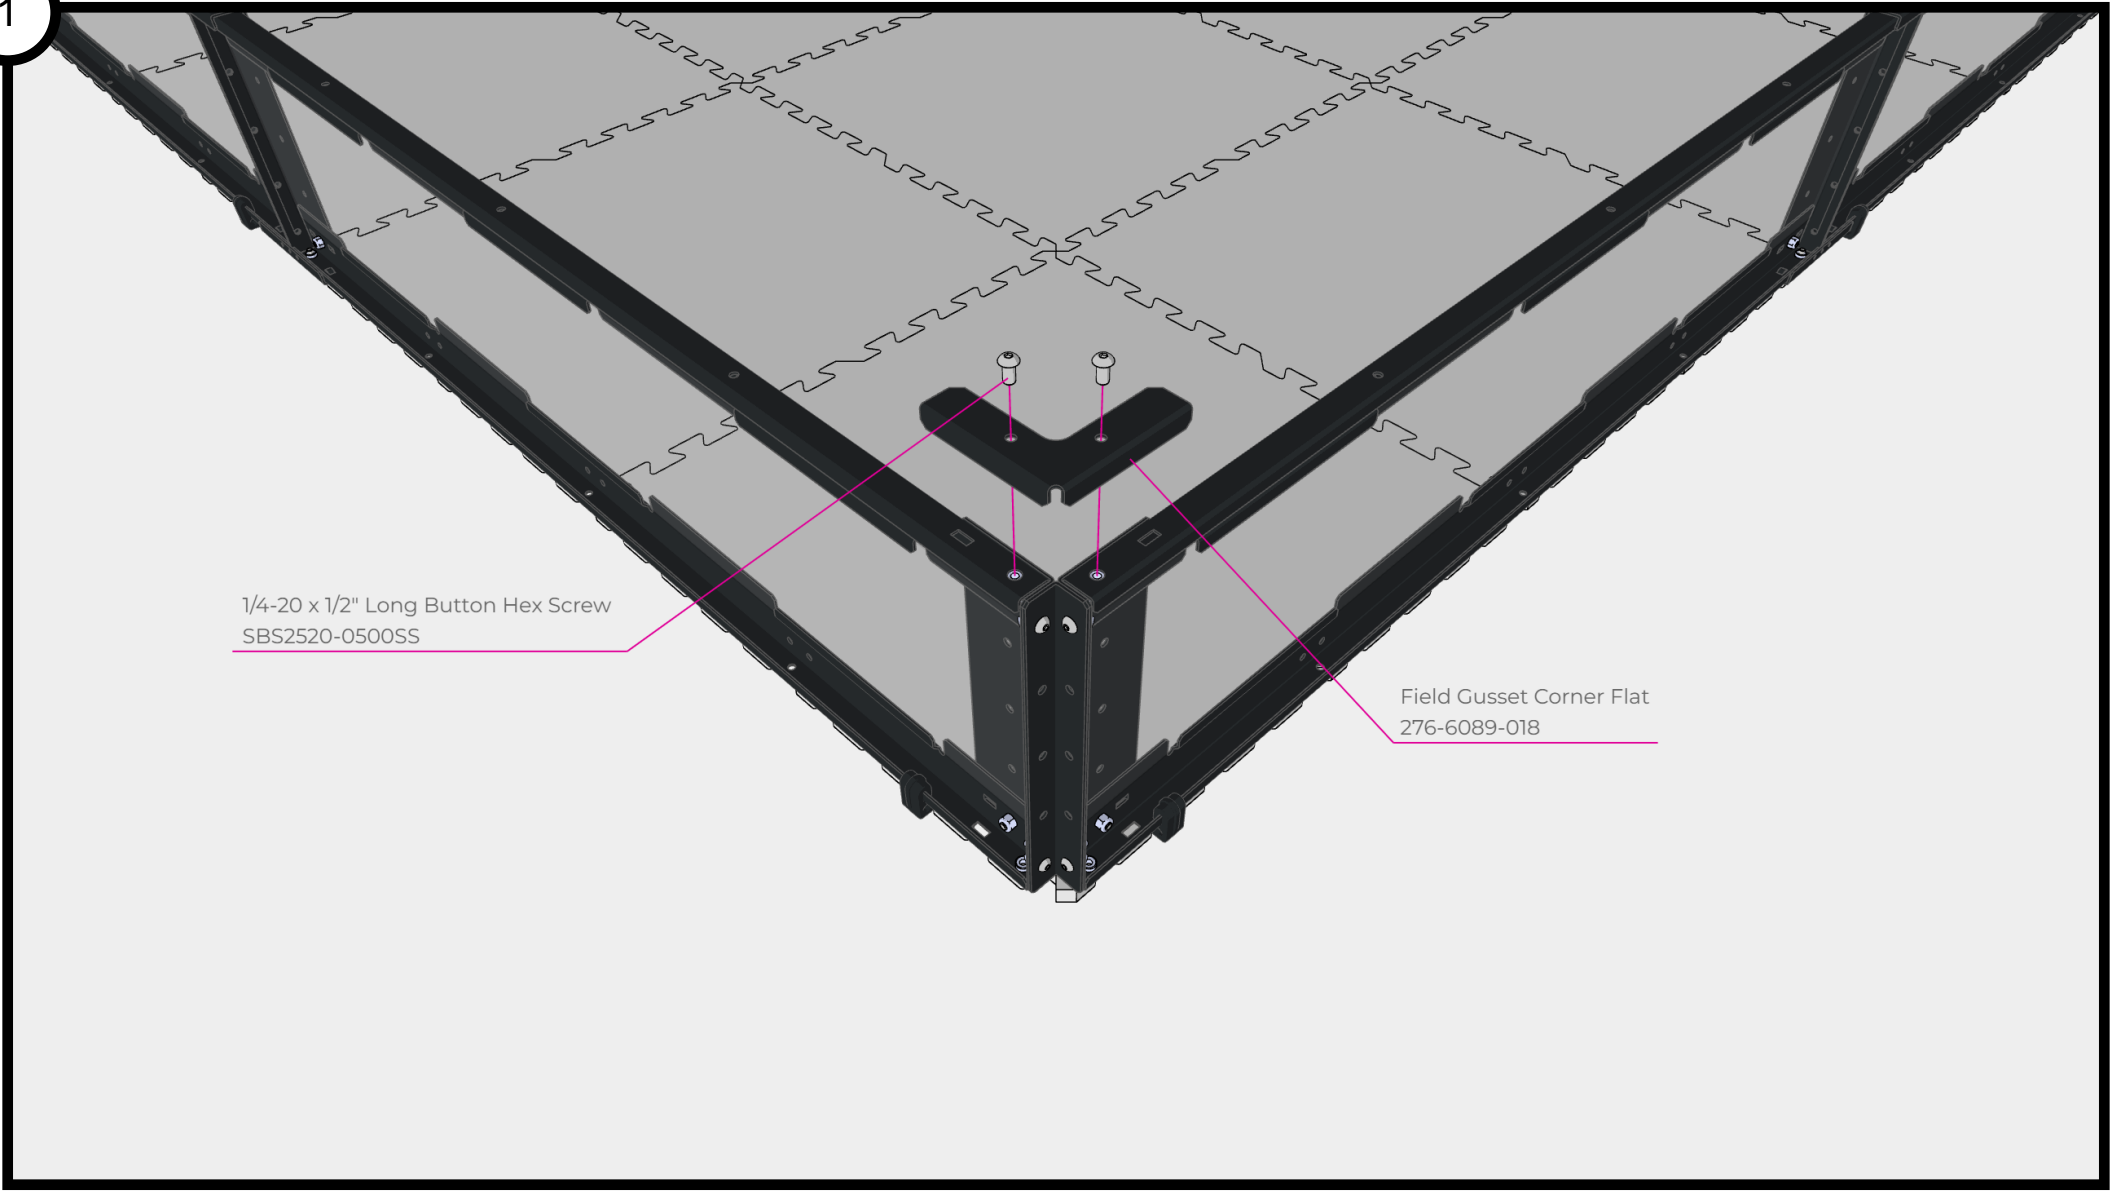

1

1/4-20 x 1/2" Long Button Hex Screw
SBS2520-0500SS

Field Gusset Corner Flat
276-6089-018

2

Field Gusset Corner Flat
276-6089-018

1/4-20 x 1/2" Long Button Head Hex Head
SBS2520-0500SS

0°

5

2x

6

2x

0°

0°

5x

1.50" Standoff
275-1017-001

VRC Under Tile Plate
276-4847-011