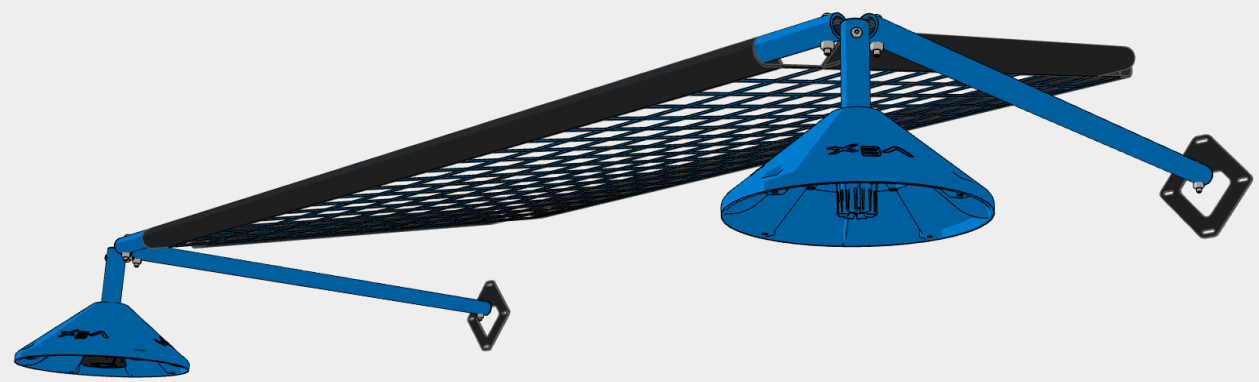

Goal Base - Blue
276-8354-210

Align the indicated holes with the cross beams of the goal.

Do Not Fully Tighten

Fully Tighten Bolts

Goal Base - Blue
276-8354-210

Align the indicated holes with the cross beams of the goal.