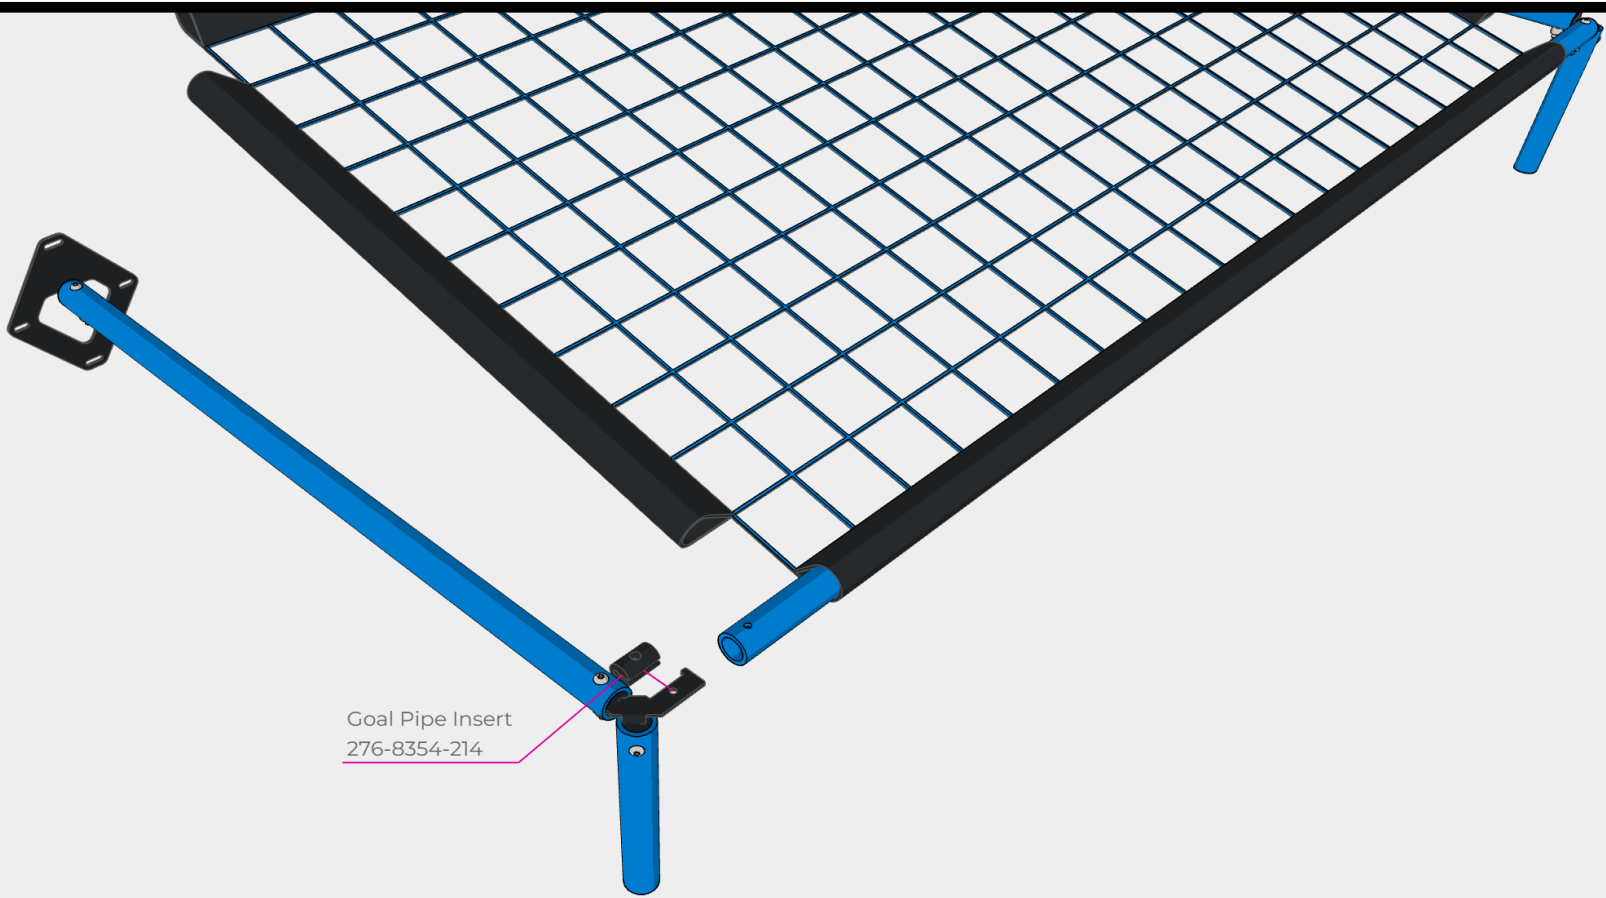

Star Drive Screw 8-32 x 1.250"
276-4997-001

#8-32 Nylock Nut
276-1027-001

Goal Net - Blue
276-8354-212

Goal Pipe Insert
276-8354-214

Star Drive Screw 8-32 x 1.250"
276-4997-001

#8-32 Nylock Nut
276-1027-001