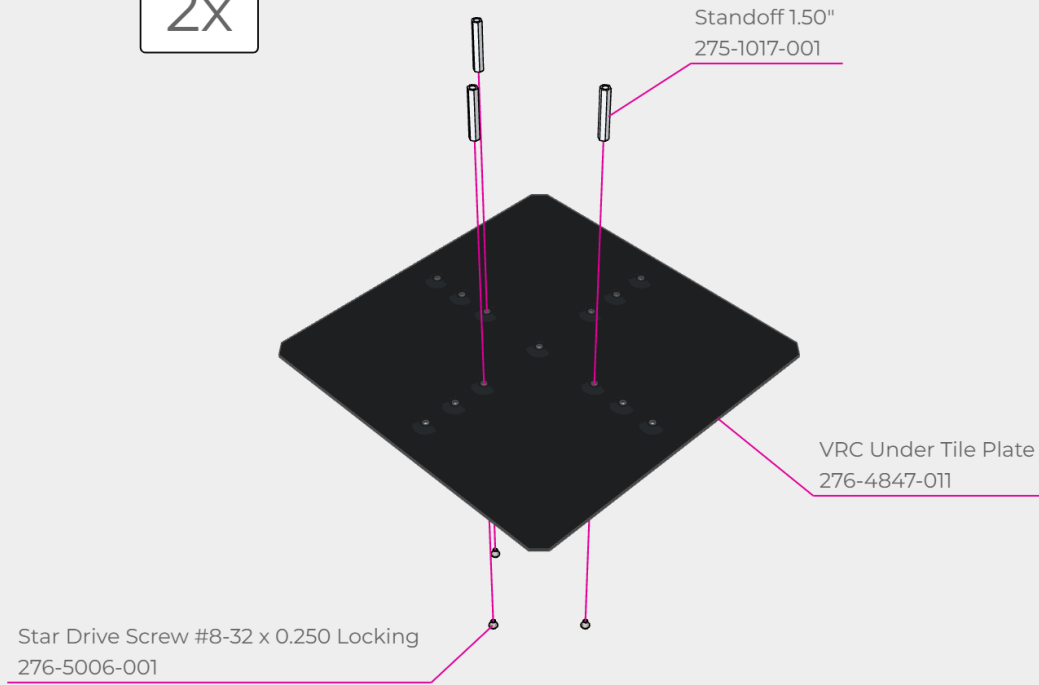

1

1/4-20 x 1/2" Long Button Hex Screw
SBS2520-0500SS

Field Gusset Corner Flat
276-6089-018

2

Field Gusset Corner Flat
276-6089-018

1/4-20 x 1/2" Long Button Head Hex Head
SBS2520-0500SS

0°

5

2x

6

2x

0°

0°

5x

1.50" Standoff
275-1017-001

VRC Under Tile Plate
276-4847-011

Star Drive Screw 8-32 x 0.250" Locking
276-5006-001

5x

4x

Standoff 0.50"
275-1014-001

VRC Under Tile Plate
276-4847-011

Star Drive Screw 8-32 x 0.250" Locking
276-5006-001

4x

0°