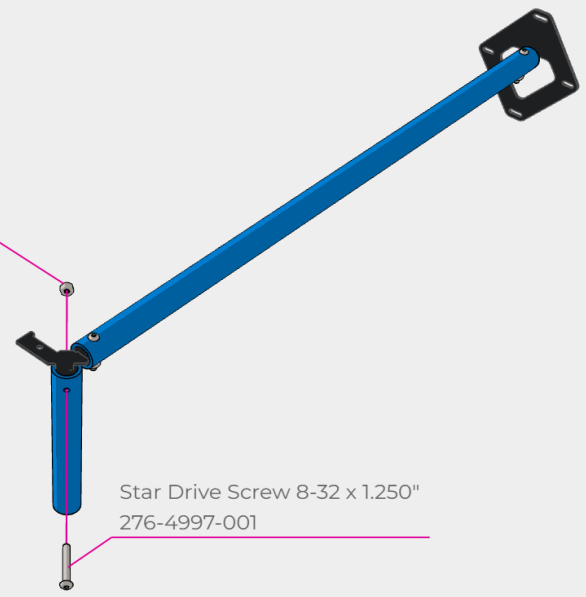

#8-32 Nylock Nut
276-1027-001

Star Drive Screw 8-32 x 5/8"
276-4993-001

#8-32 Nylock Nut
276-1027-001

#8-32 Nylock Nut
276-1027-001

Star Drive Screw 8-32 x 5/8"
276-4993-001

170

Goal Pole 3 - Blue
276-8354-208

Goal Wall Mount
276-8354-201

Goal Pipe Insert
276-8354-214

Star Drive Screw 8-32 x 1.250"
276-4997-001

#8-32 Nylock Nut
276-1027-001

#8-32 Nylock Nut
276-1027-001

Star Drive Screw 8-32 x 1.250"
276-4997-001

Goal Pipe 1 - Blue
276-8354-206

Goal Pipe Insert
276-8354-214

Star Drive Screw 8-32 x 1.250"
276-4997-001

#8-32 Nylock Nut
276-1027-001

Star Drive Screw 8-32 x 1.250"
276-4997-001

#8-32 Nylock Nut
276-1027-001