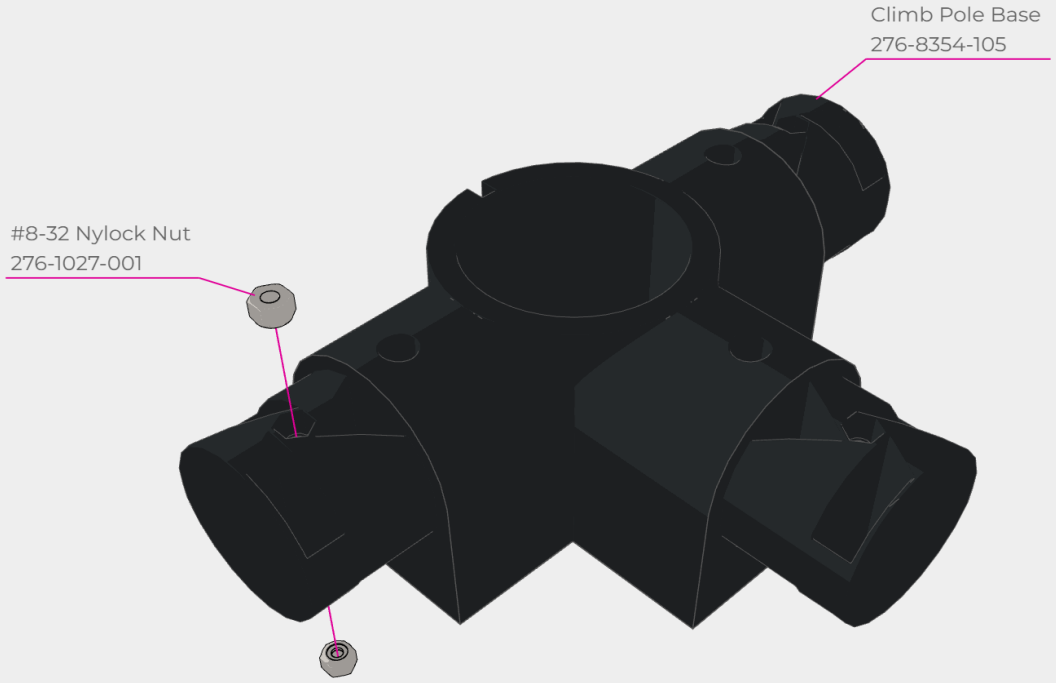

Climbing Pole Support Bracket
276-8354-158

2x

VRC Large Pipe Cap
276-8354-103

#8-32 Nylock Nut
276-1027-001

2x

2x

Barrier Pipe Short
276-8354-102

2x

2x

Star Drive Screw 8-32 x 0.500"
276-4992-001

2x

Star Drive Screw 8-32 x 0.500"
276-4992-001

#8-32 Nylock Nut
276-1027-001

#8-32 Nylock Nut
276-1027-001

#8-32 Nylock Nut
276-1027-001

Barrier Pipe Long
276-8354-101