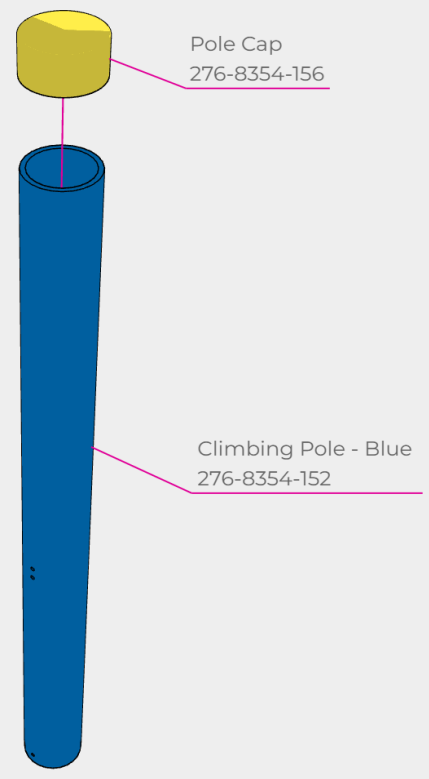

1

1/4-20 x 1/2" Long Button Hex Screw
SBS2520-0500SS

Field Gusset Corner Flat
276-6089-018

2

Field Gusset Corner Flat
276-6089-018

1/4-20 x 1/2" Long Button Head Hex Head
SBS2520-0500SS

0°

5

#8-32 Nylock Nut
276-1027-001

Climb Pole Support - Red
276-8354-155

Star Drive Screw 8-32 x 0.500"
276-4992-001

Star Drive Screw 8-32 x 0.375"
276-4991-001

#8-32 Nylock Nut
276-1027-001

Barrier Pipe Short
276-8354-102

Star Drive Screw 8-32 x 0.500"
276-4992-001

Star Drive Screw 8-32 x 0.500"
276-4992-001

#8-32 Nylock Nut
276-1027-001

Star Drive Screw 8-32 x 0.500"
276-4992-001

#8-32 Nylock Nut
276-1027-001

Barrier Pipe Long
276-8354-101

Star Drive Screw 8-32 x 0.500"
276-4992-001

Pole Cap
276-8354-156

Climbing Pole - Blue
276-8354-152

Star Drive Screw 8-32 x 1.250"
276-4997-001

#8-32 Nylock Nut
276-1027-001

#8-32 Nylock Nut
276-1027-001

Climbing Pole Support - Blue
276-8354-157