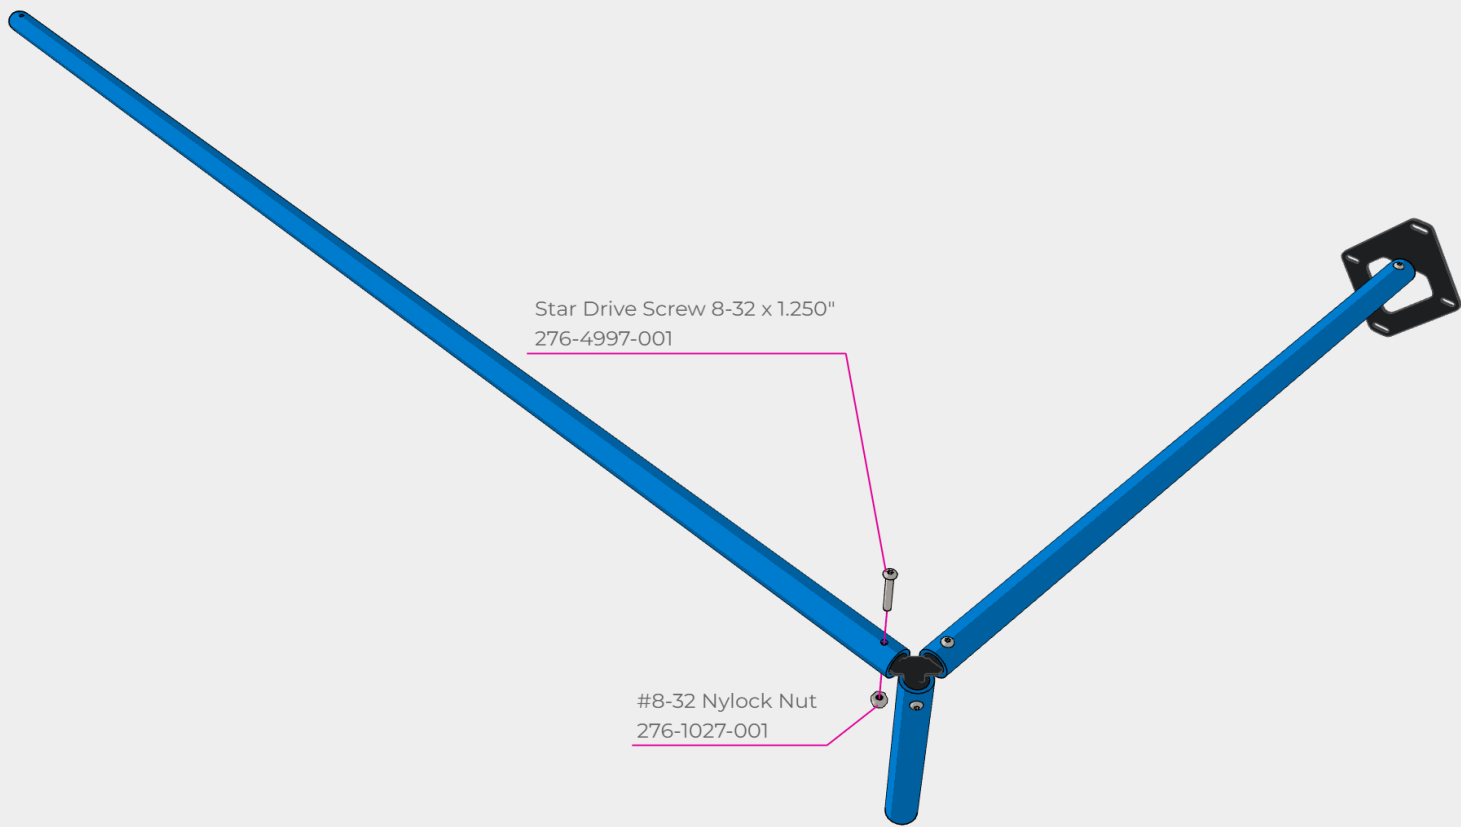

Goal Wall Mount
276-8354-201

Goal Pipe Insert
276-8354-214

Star Drive Screw 8-32 x 1.250"
276-4997-001

#8-32 Nylock Nut
276-1027-001

#8-32 Nylock Nut
276-1027-001

Star Drive Screw 8-32 x 1.250"
276-4997-001

Goal Pipe 1 - Blue
276-8354-206

Goal Pipe Insert
276-8354-214

Star Drive Screw 8-32 x 1.250"
276-4997-001

#8-32 Nylock Nut
276-1027-001

Star Drive Screw 8-32 x 1.250"
276-4997-001

#8-32 Nylock Nut
276-1027-001