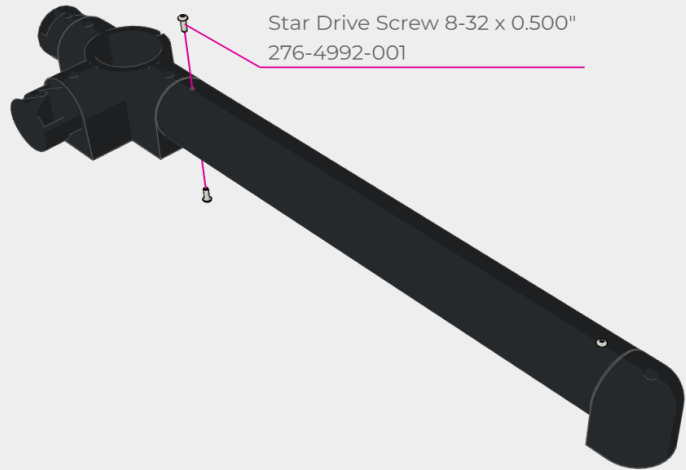

#8-32 Nylock Nut
276-1027-001

Climb Pole Support - Red
276-8354-155

Star Drive Screw 8-32 x 0.500"
276-4992-001

Star Drive Screw 8-32 x 0.375"
276-4991-001

#8-32 Nylock Nut
276-1027-001

Barrier Pipe Short
276-8354-102

Star Drive Screw 8-32 x 0.500"
276-4992-001

Star Drive Screw 8-32 x 0.500"
276-4992-001

#8-32 Nylock Nut
276-1027-001

Star Drive Screw 8-32 x 0.500"
276-4992-001

#8-32 Nylock Nut
276-1027-001

Barrier Pipe Long
276-8354-101

Star Drive Screw 8-32 x 0.500"
276-4992-001

Pole Cap
276-8354-156

Climbing Pole - Blue
276-8354-152

Star Drive Screw 8-32 x 1.250"
276-4997-001

#8-32 Nylock Nut
276-1027-001

#8-32 Nylock Nut
276-1027-001

Climbing Pole Support - Blue
276-8354-157