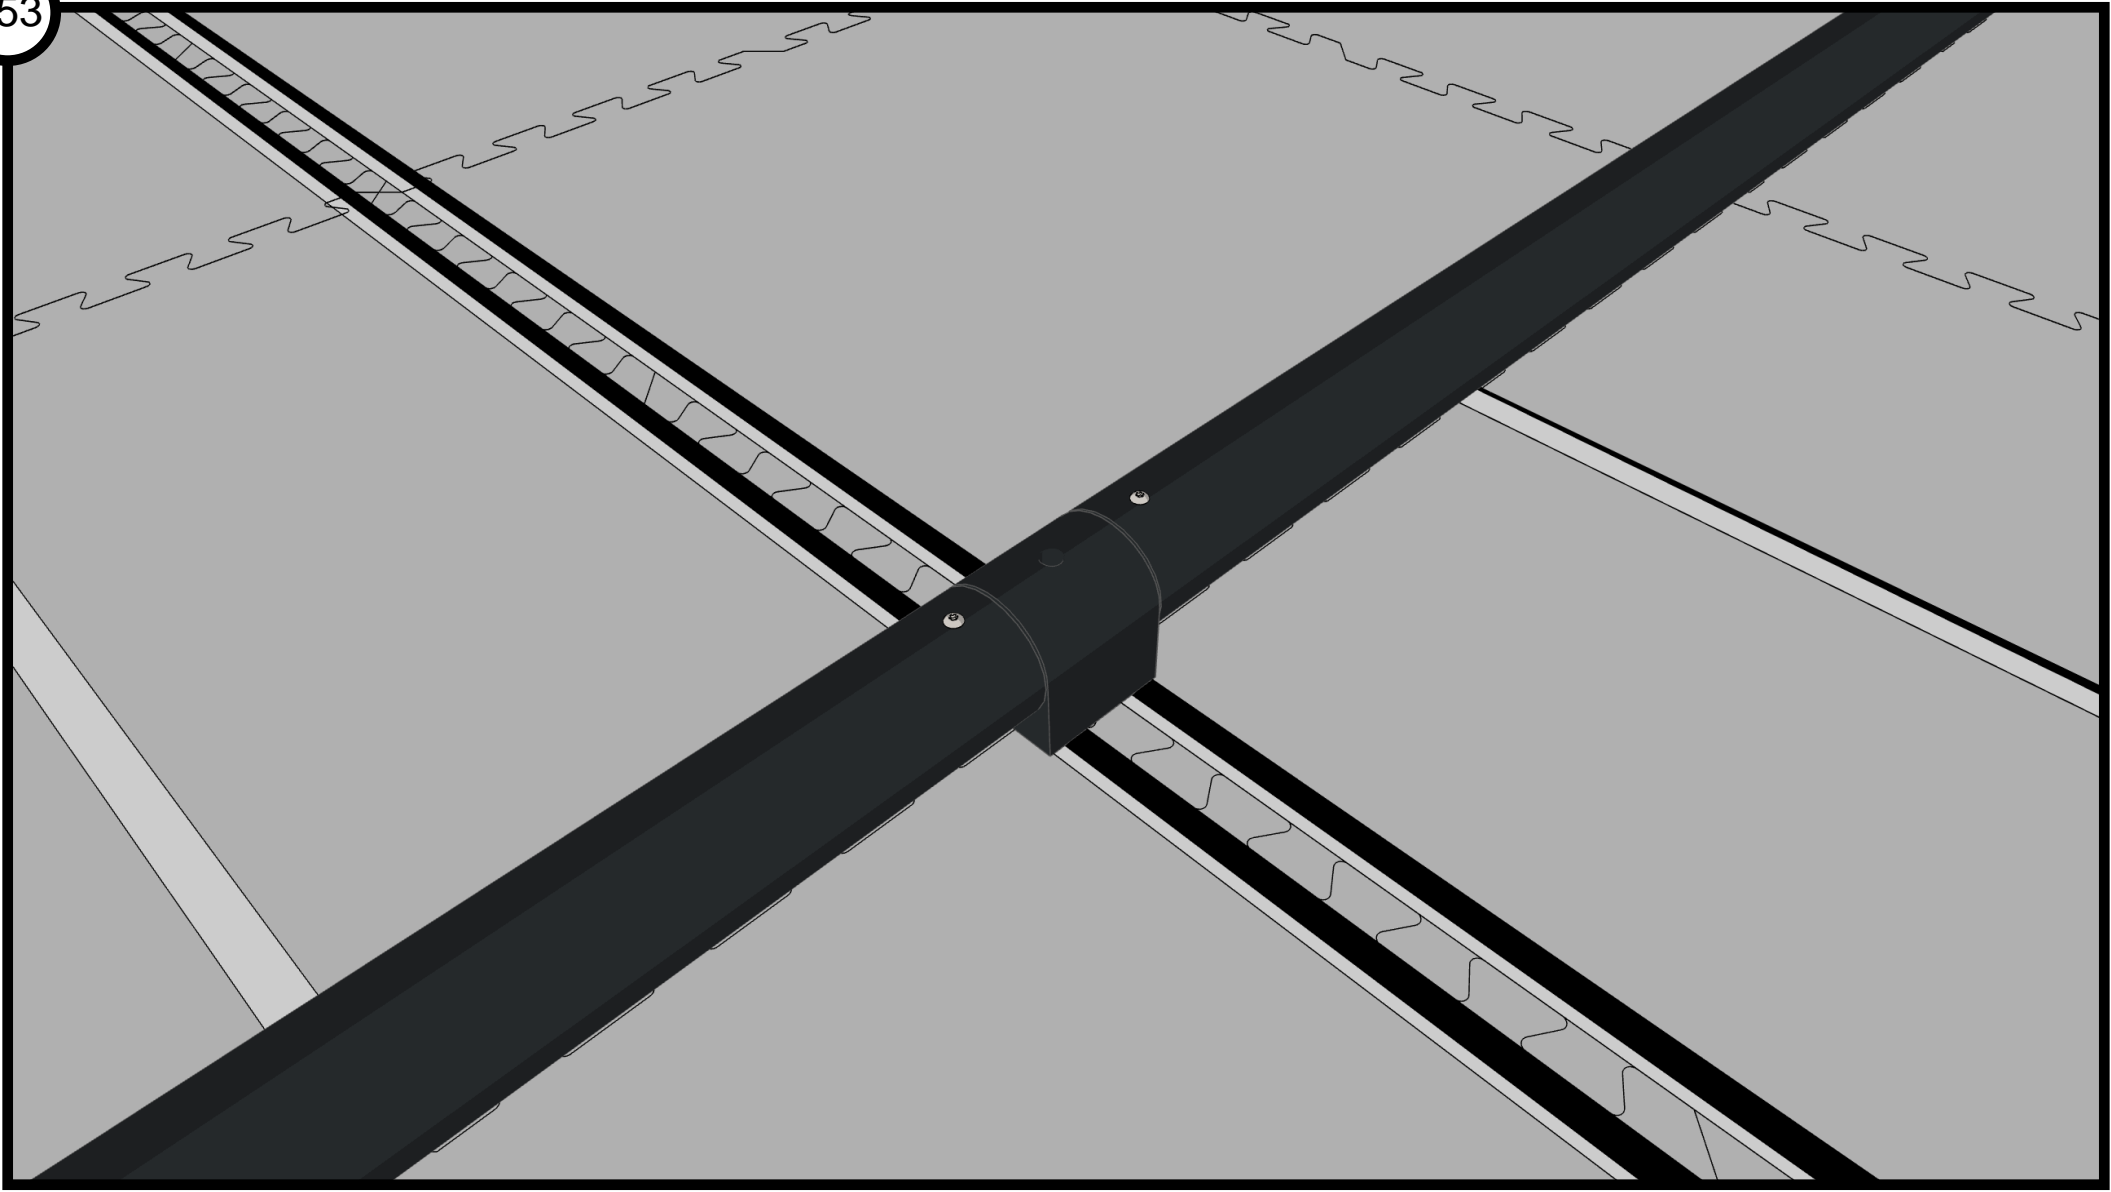

Star Drive Screw 8-32 x 0.500"
276-4992-001

Star Drive Screw 8-32 x 2.500"
276-8016-001

151

Star Drive Screw 8-32 x 3/8"
276-4991-001

Star Drive Screw 8-32 x 3/8"
276-4991-001

Star Drive Screw 8-32 x 1/2"
276-4992-001