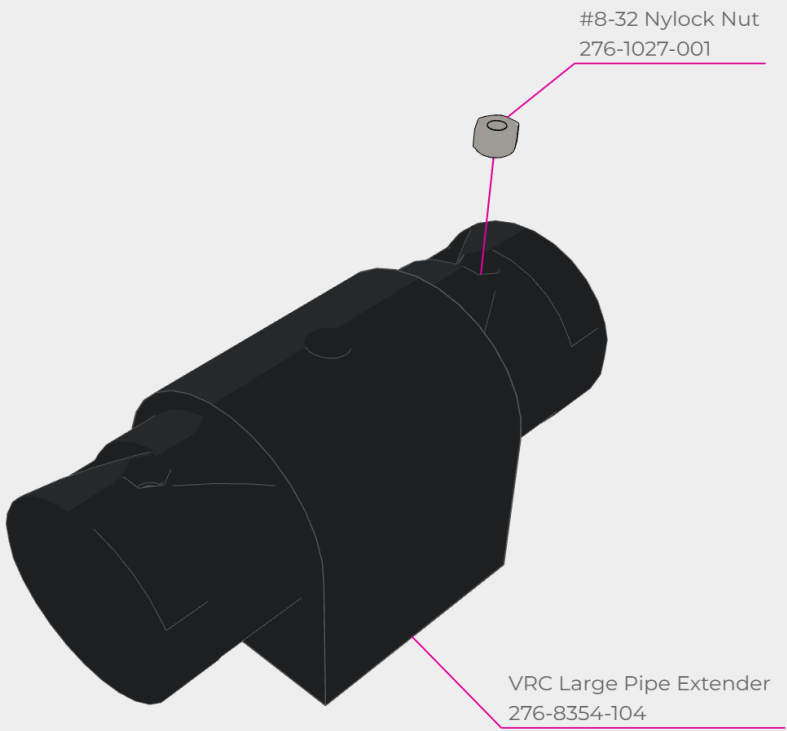

Climbing Pole Support Bracket
276-8354-158

2x

VRC Large Pipe Cap
276-8354-103

#8-32 Nylock Nut
276-1027-001

2x

2x

Barrier Pipe Short
276-8354-102

2x

2x

Star Drive Screw 8-32 x 0.500"
276-4992-001

2x

Star Drive Screw 8-32 x 0.500"
276-4992-001

#8-32 Nylock Nut
276-1027-001

#8-32 Nylock Nut
276-1027-001

#8-32 Nylock Nut
276-1027-001

Barrier Pipe Long
276-8354-101

Star Drive Screw 8-32 x 0.500"
276-4992-001

Star Drive Screw 8-32 x 2.500"
276-8016-001

Climbing Pole Cap
276-8354-156

Climbing Pole - Red
276-8354-151

#8-32 Nylock Nut
276-1027-001

Star Drive Screw 8-32 x 1.250"
276-4997-001