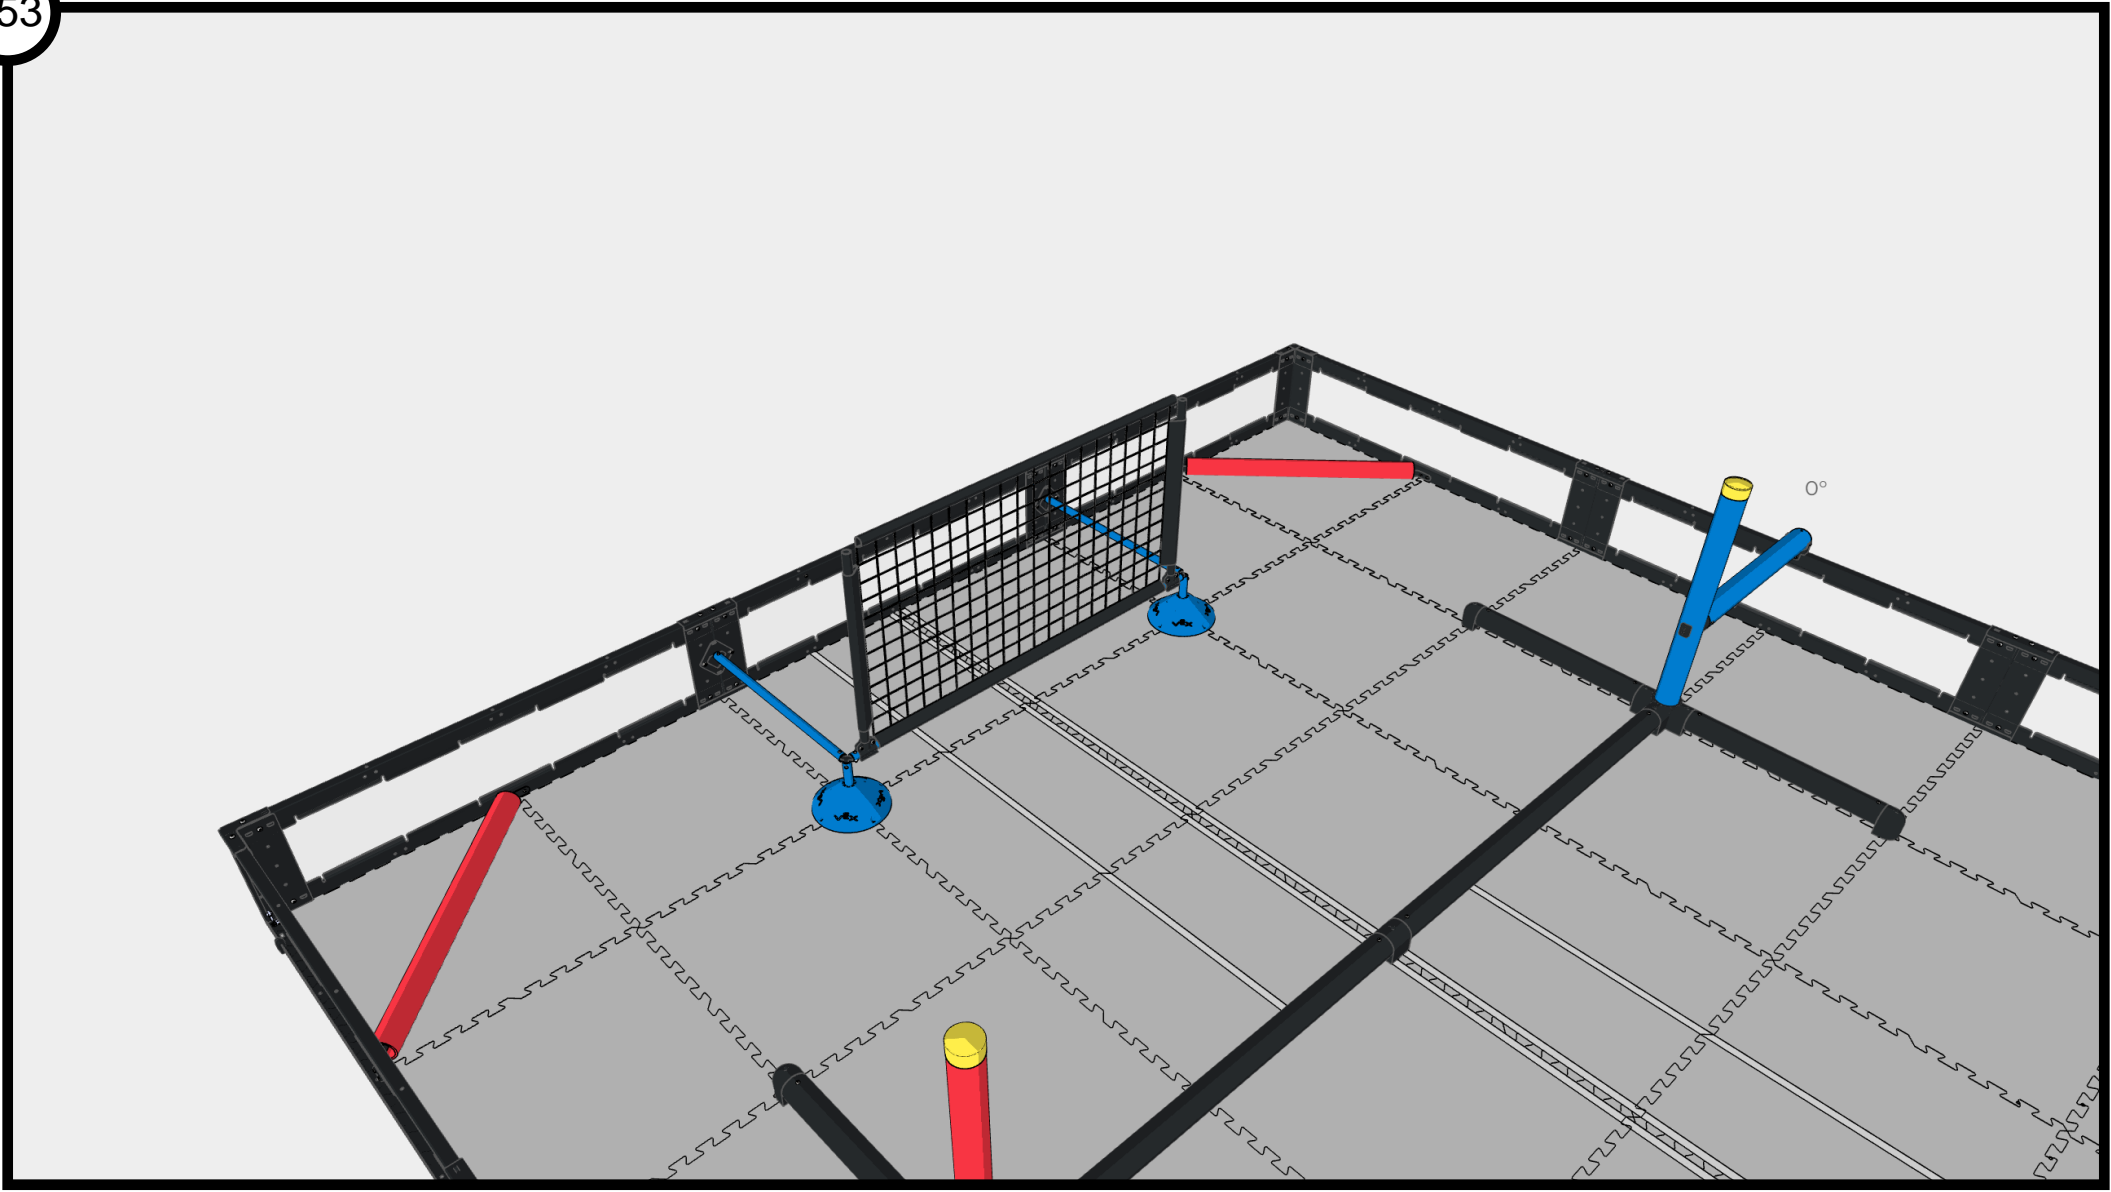

Star Drive Screw 8-32 x 3/8"
276-4991-001

Goal Pipe 5
276-8354-215

Goal Pipe 4
276-8354-213