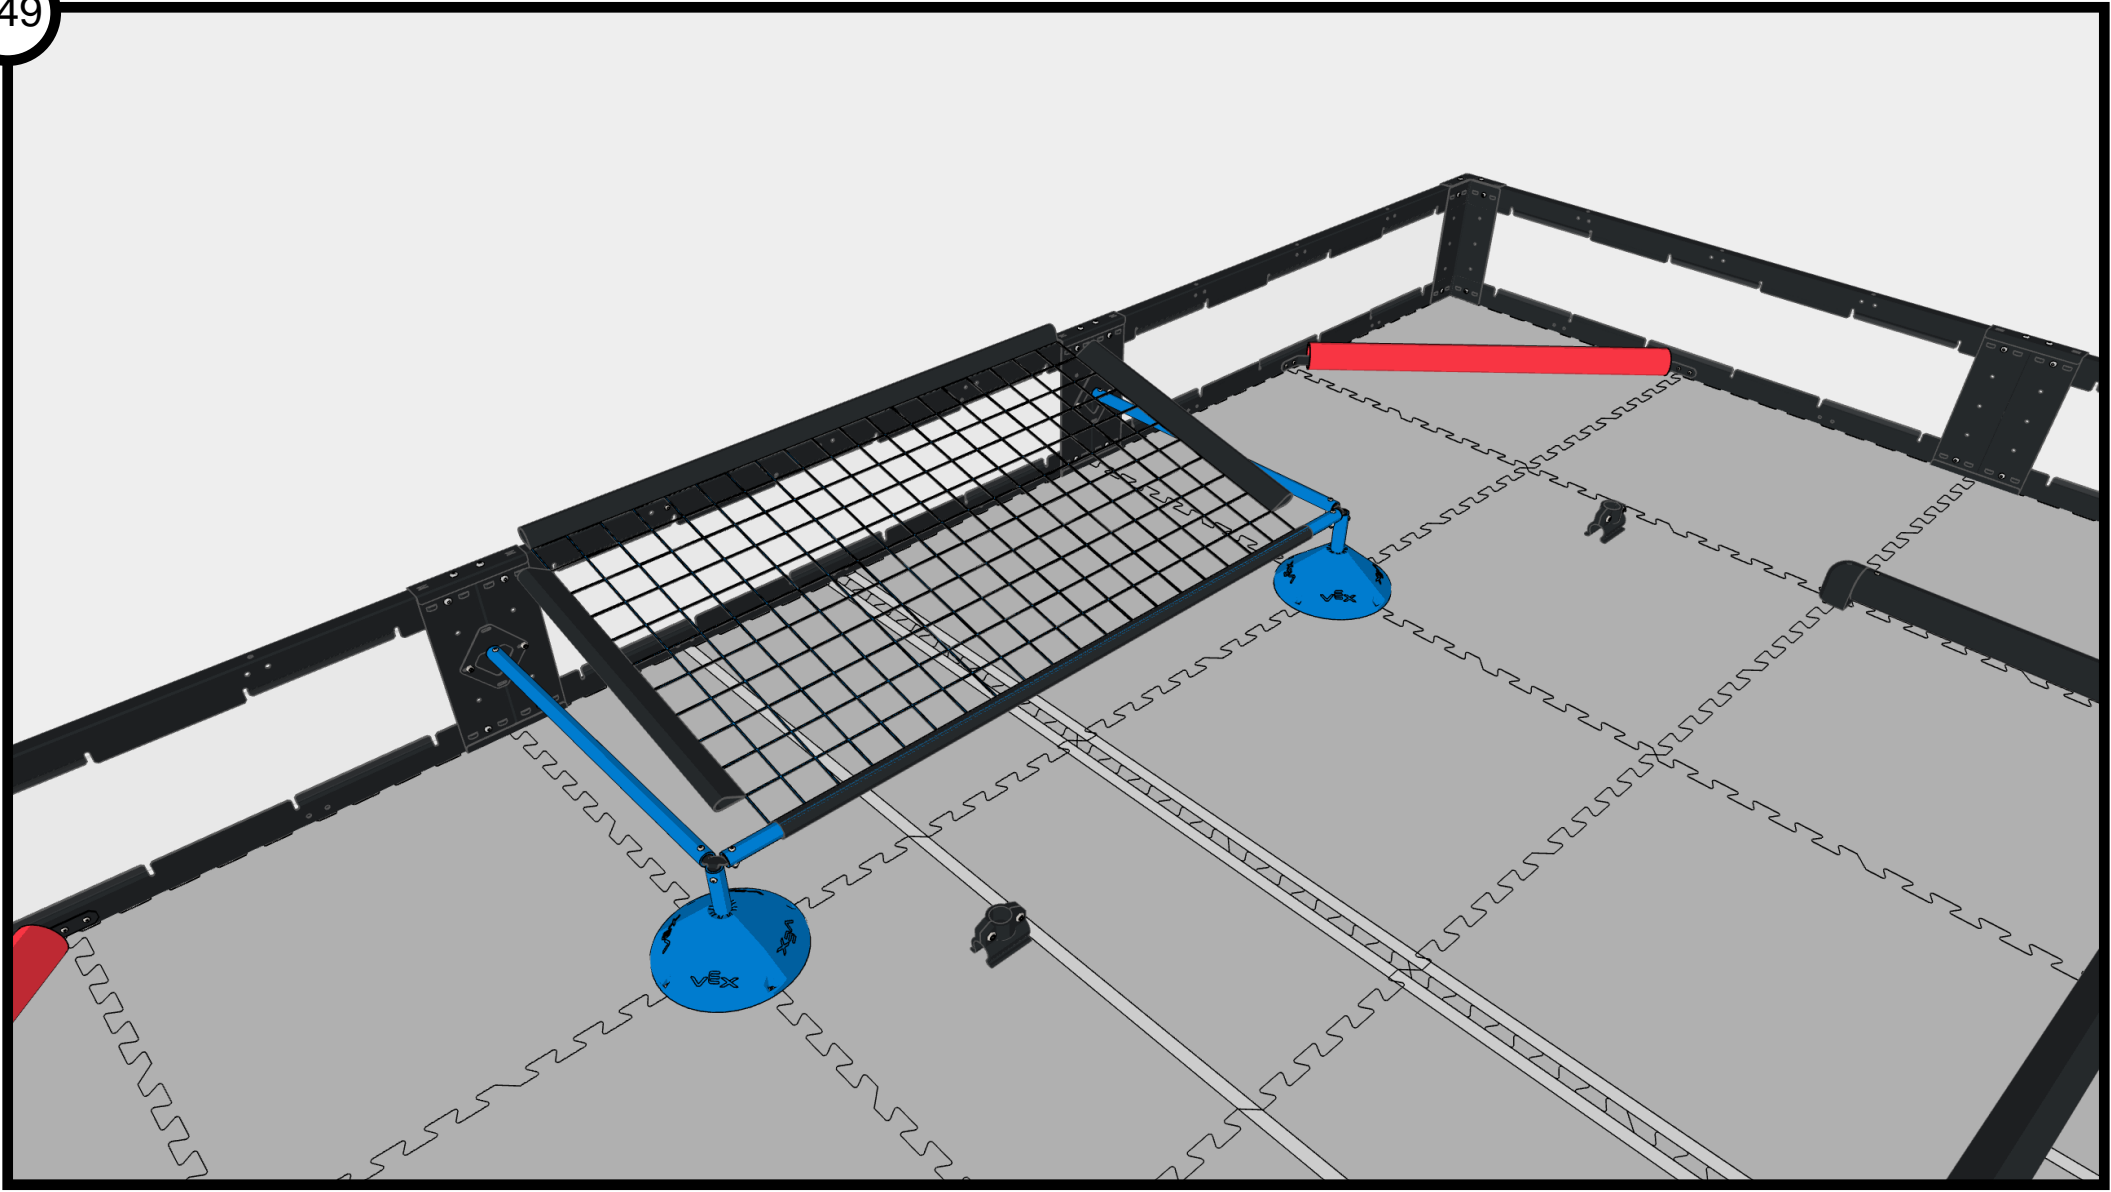

Star Drive Screw 8-32 x 3/8"
276-4991-001

Goal Pipe 5
276-8354-215

Goal Pipe 4
276-8354-213