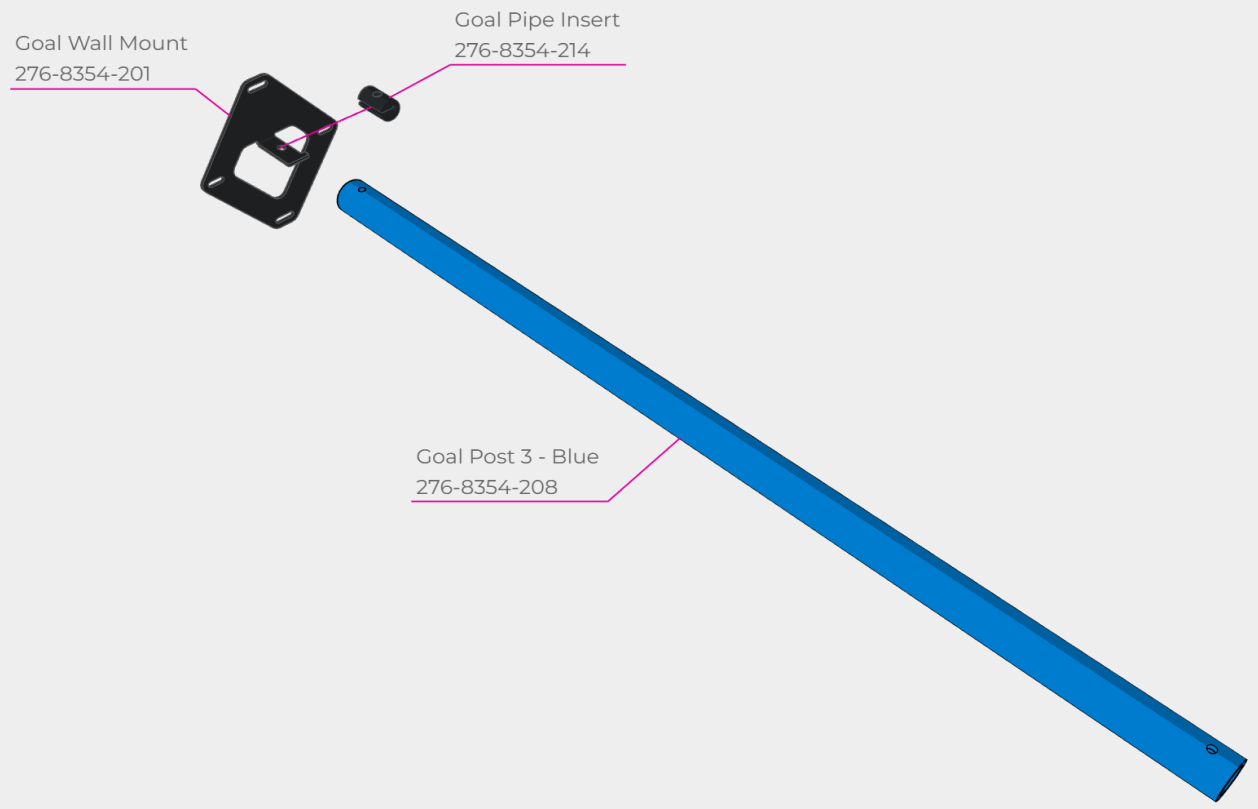

Goal Wall Mount
276-8354-201

Goal Pipe Insert
276-8354-214

Star Drive Screw 8-32 x 1.250"
276-4997-001

#8-32 Nylock Nut
276-1027-001

#8-32 Nylock Nut
276-1027-001

Star Drive Screw 8-32 x 1.250"
276-4997-001

Goal Pipe 1 - Blue
276-8354-206

Goal Pipe Insert
276-8354-214

Star Drive Screw 8-32 x 1.250"
276-4997-001

#8-32 Nylock Nut
276-1027-001

Star Drive Screw 8-32 x 1.250"
276-4997-001

#8-32 Nylock Nut
276-1027-001

Star Drive Screw 8-32 x 1.250"
276-4997-001

#8-32 Nylock Nut
276-1027-001

Goal Net - Blue
276-8354-212

Goal Pipe Insert
276-8354-214

Star Drive Screw 8-32 x 1.250"
276-4997-001

#8-32 Nylock Nut
276-1027-001

Goal Base - Blue
276-8354-210

Align the indicated holes with the cross beams of the goal.

Do Not Fully Tighten

Fully Tighten Bolts

Goal Base - Blue
276-8354-210

Align the indicated holes with the cross beams of the goal.