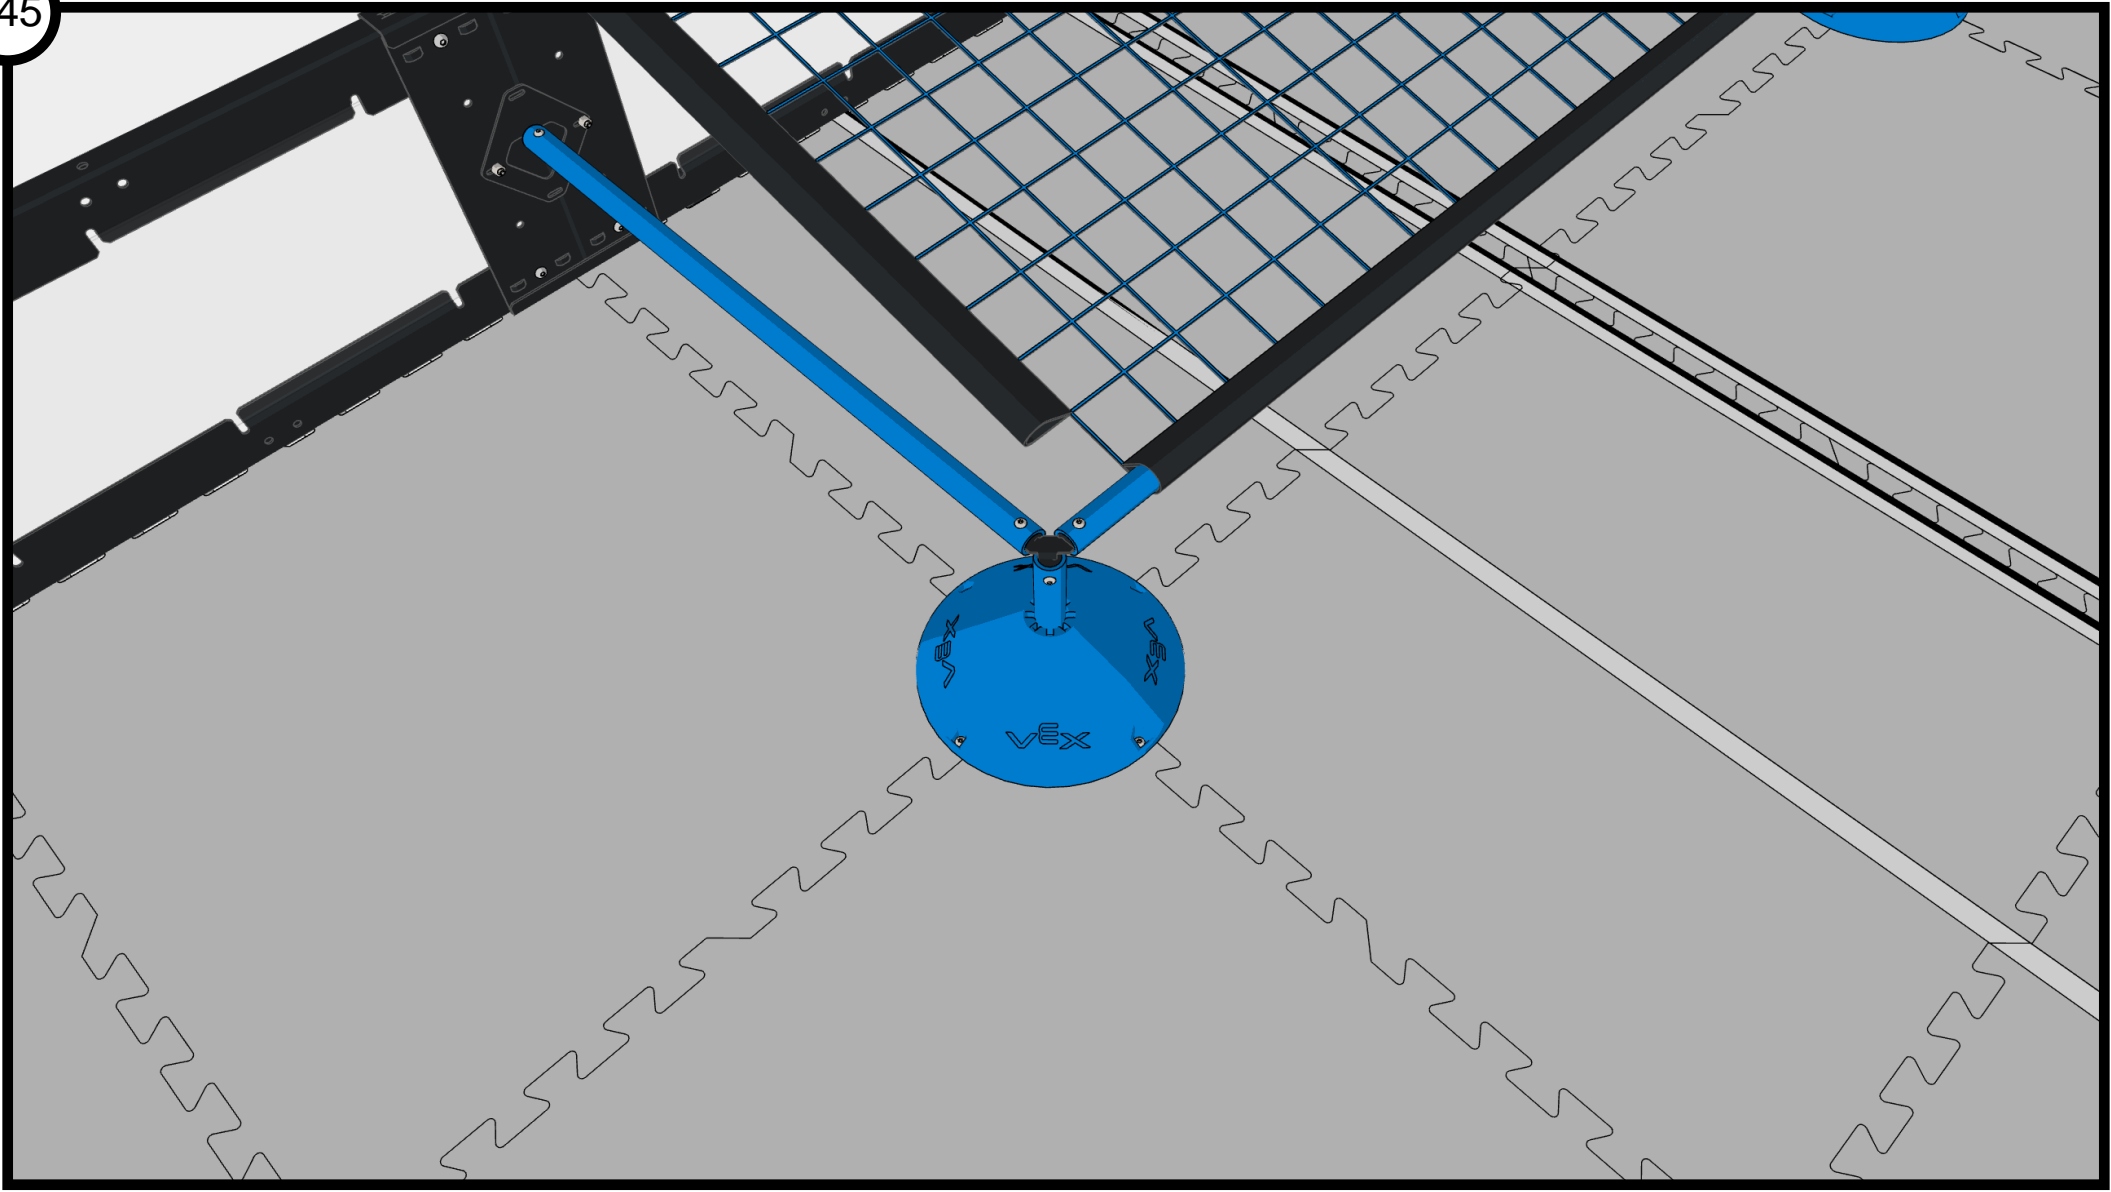

Fully Tighten Bolts

Star Drive Screw 8-32 x 1/2"
276-4992-001

#8-32 Nylock Nut
276-1027-001

Star Drive Screw 8-32 x 1/2"
276-4992-001

#8-32 Nylock Nut
276-1027-001

Star Drive Screw 8-32 x 3/8"
276-4991-001

Star Drive Screw 8-32 x 3/8"
276-4991-001

Goal Pipe 5
276-8354-215

Goal Pipe 4
276-8354-213