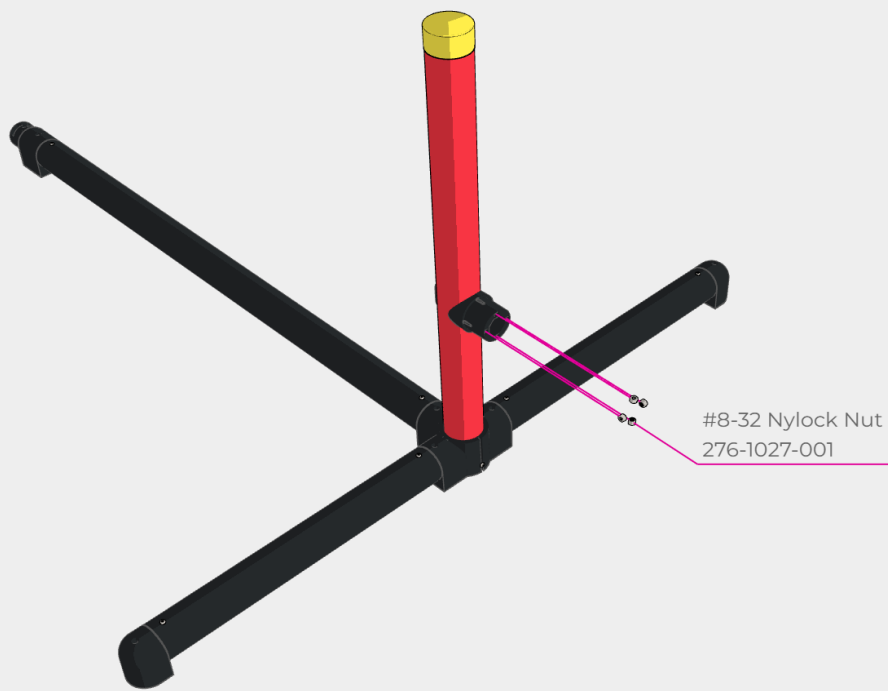

Star Drive Screw 8-32 x 0.500"
276-4992-001

Star Drive Screw 8-32 x 2.500"
276-8016-001

Climbing Pole Cap
276-8354-156

Climbing Pole - Red
276-8354-151

#8-32 Nylock Nut
276-1027-001

Star Drive Screw 8-32 x 1.250"
276-4997-001

#8-32 Nylock Nut
276-1027-001

Climb Pole Support - Red
276-8354-155

Star Drive Screw 8-32 x 0.500"
276-4992-001

Star Drive Screw 8-32 x 0.375"
276-4991-001

#8-32 Nylock Nut
276-1027-001

Barrier Pipe Short
276-8354-102