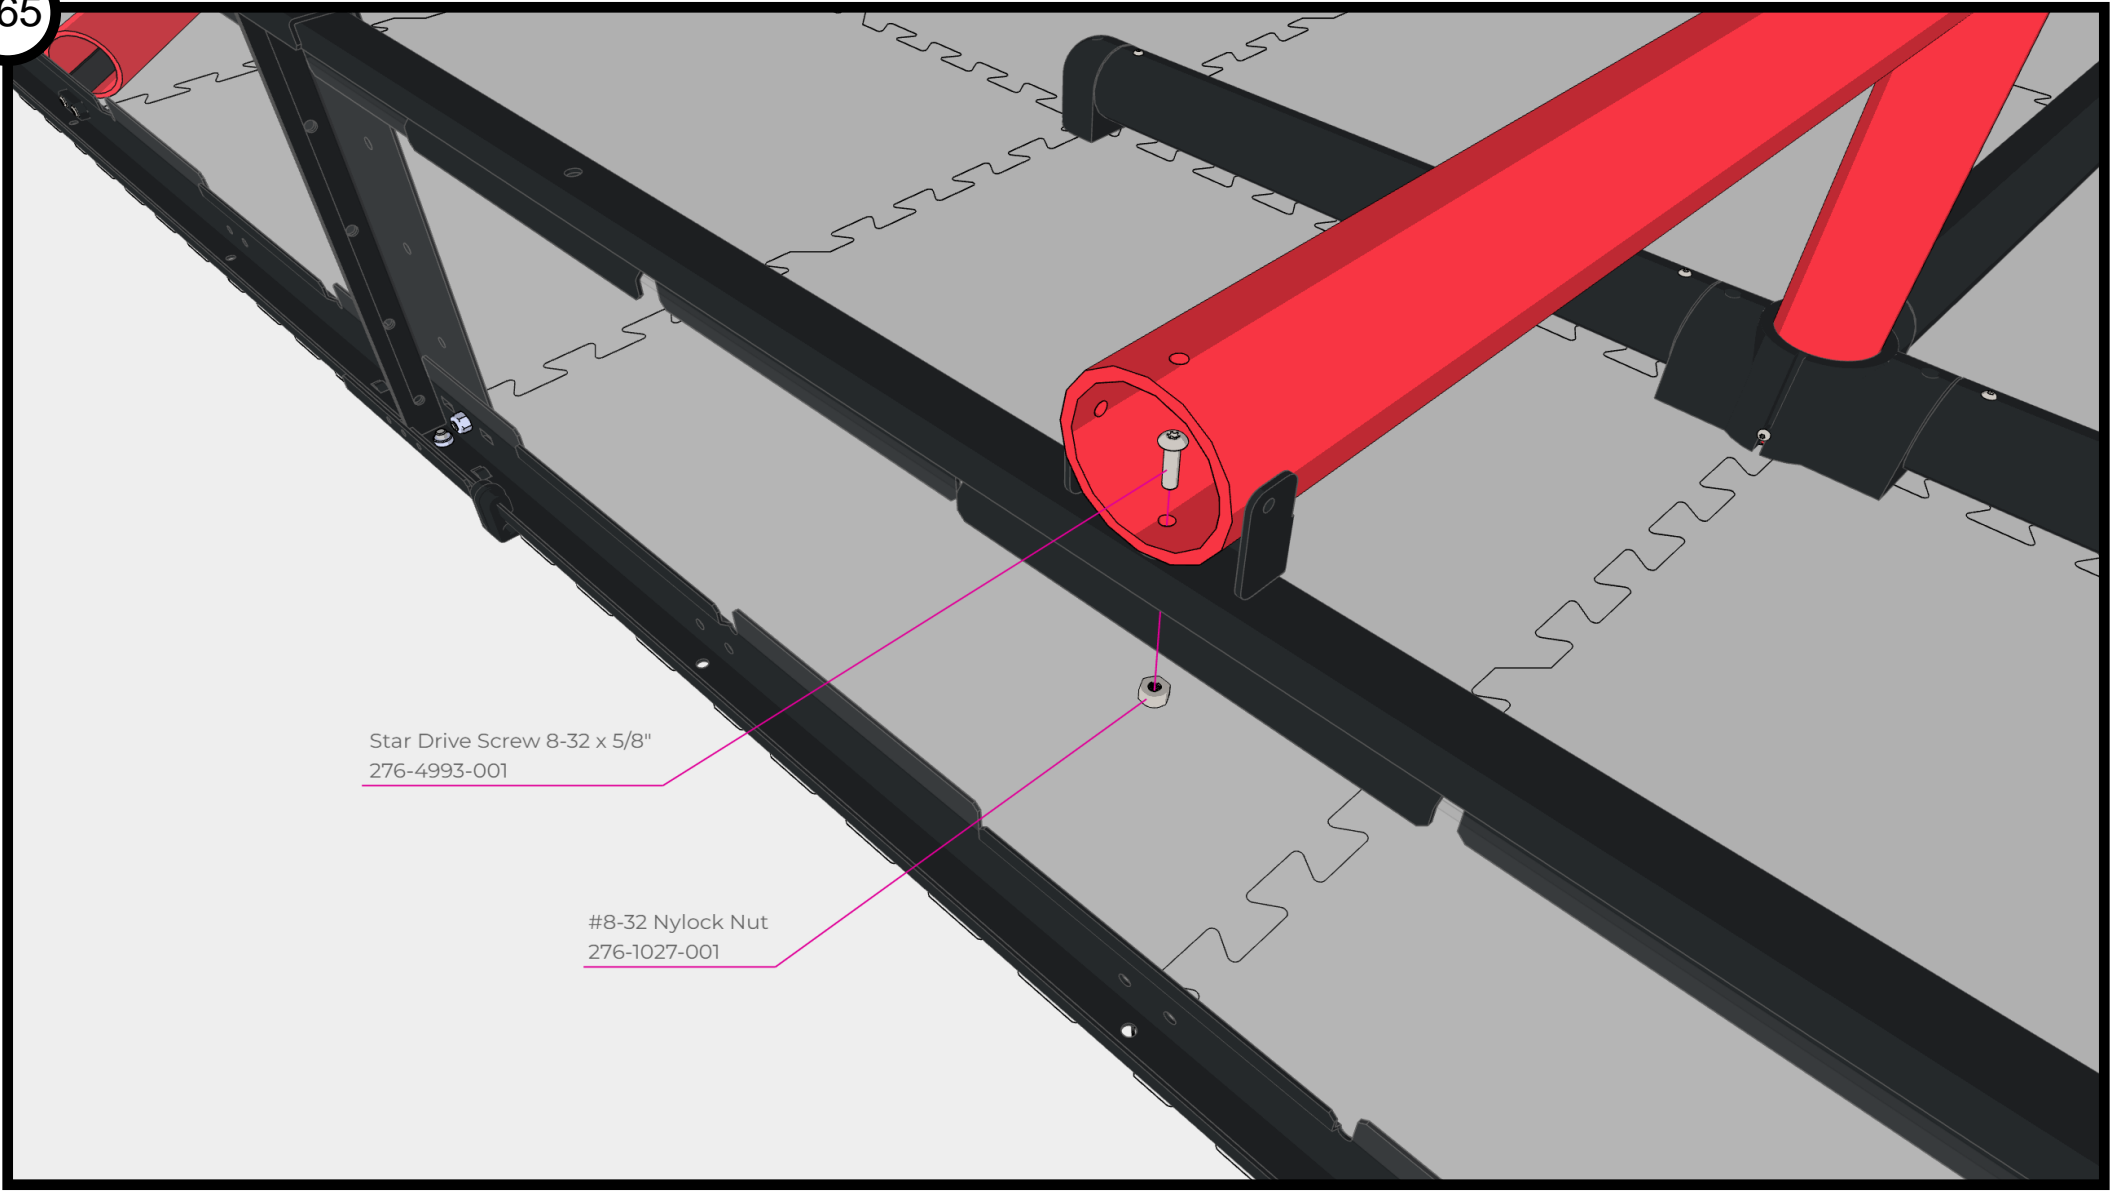

#8-32 Nylock Nut
276-1027-001

#8-32 Nylock Nut
276-1027-001

Star Drive Screw 8-32 x 5/8"
276-4993-001

Star Drive Screw 8-32 x 5/8"
276-4993-001

#8-32 Nylock Nut
276-1027-001

0°

Star Drive Screw 8-32 x 5/8"
276-4993-001