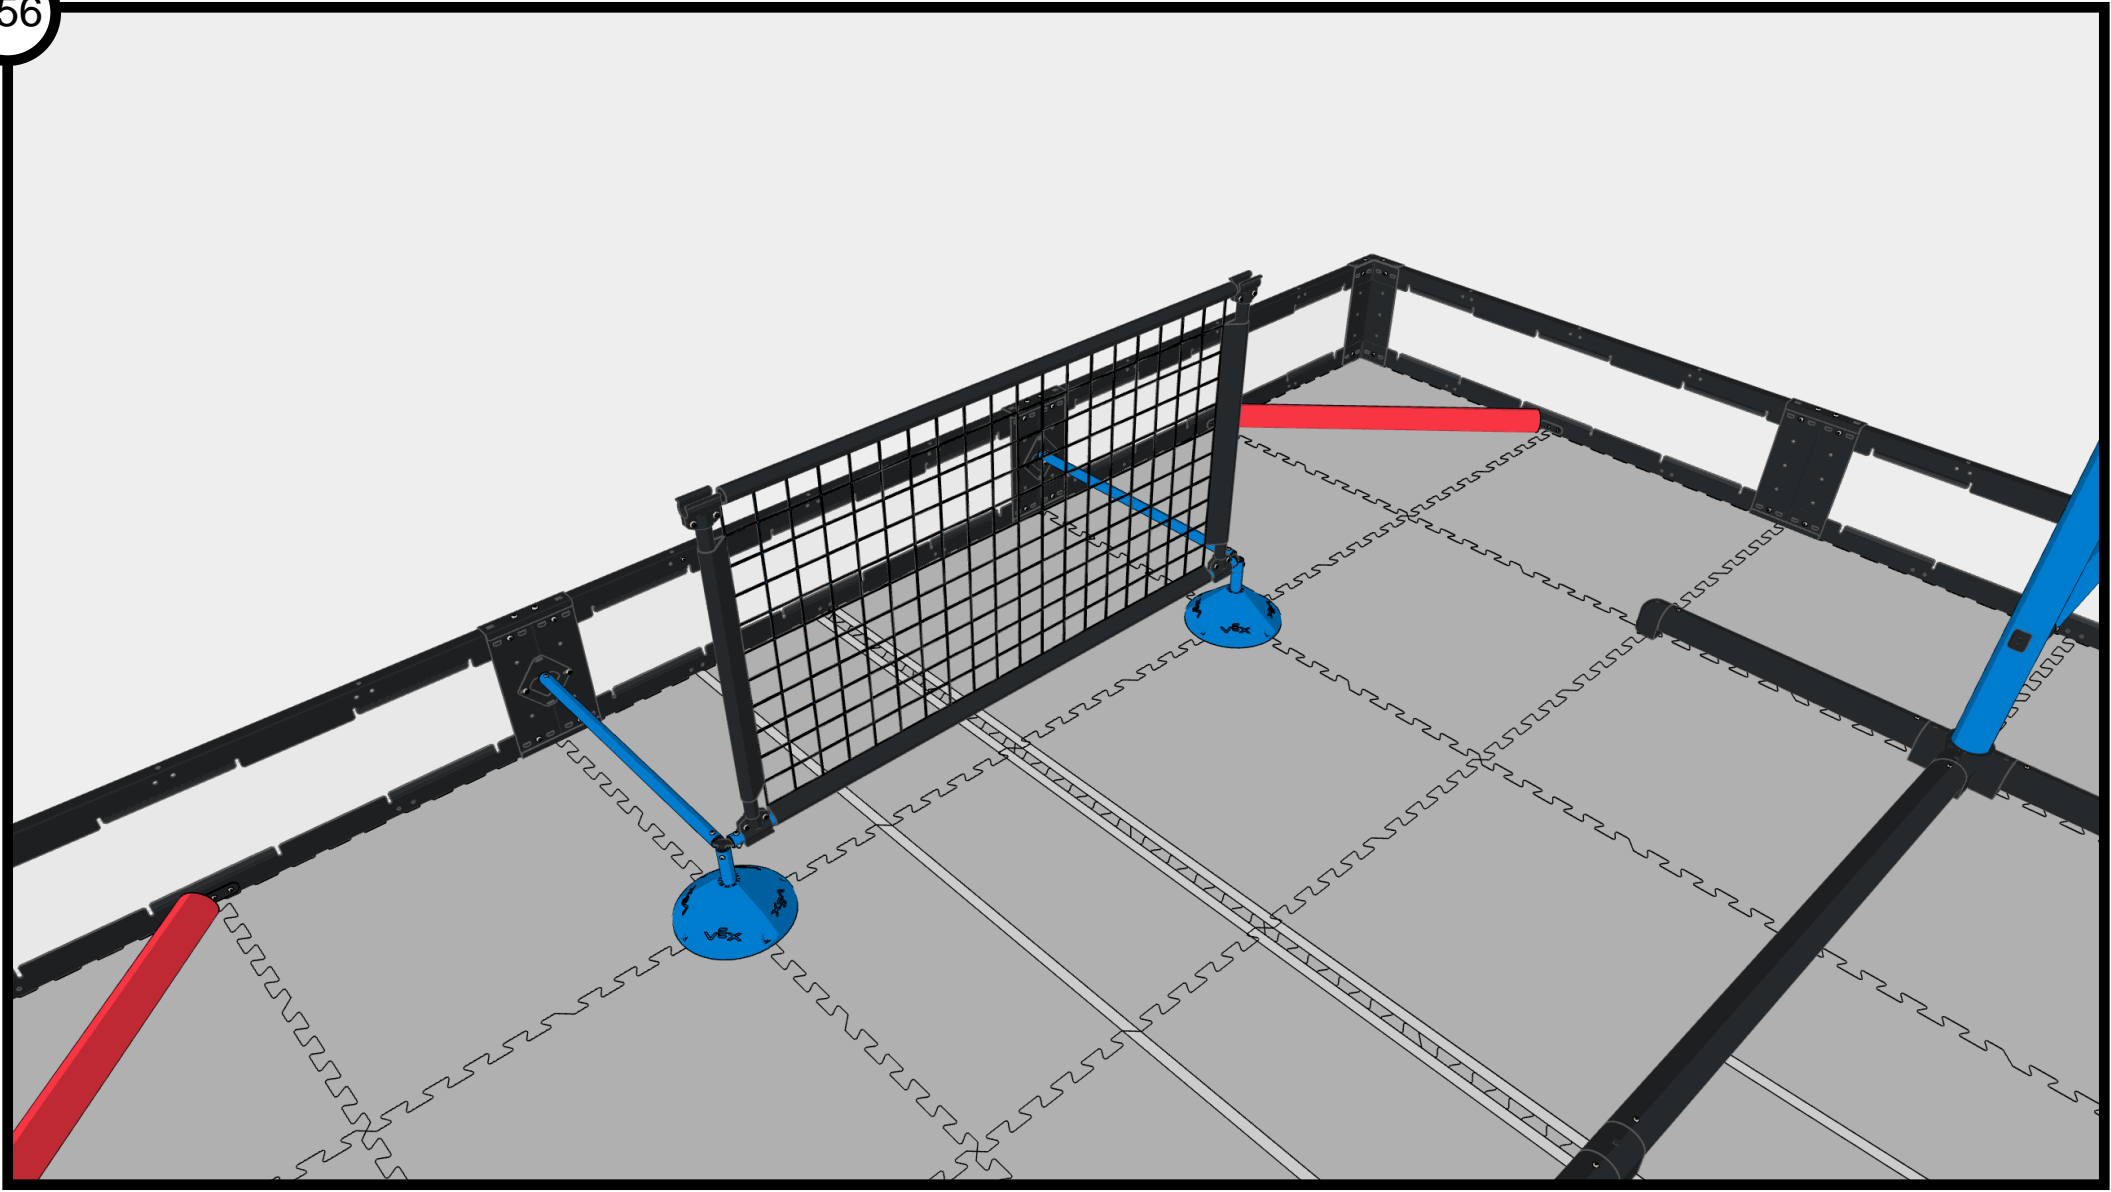

Star Drive Screw 8-32 x 3/8"
276-4991-001

Goal Pipe 5
276-8354-215

Goal Pipe 4
276-8354-213