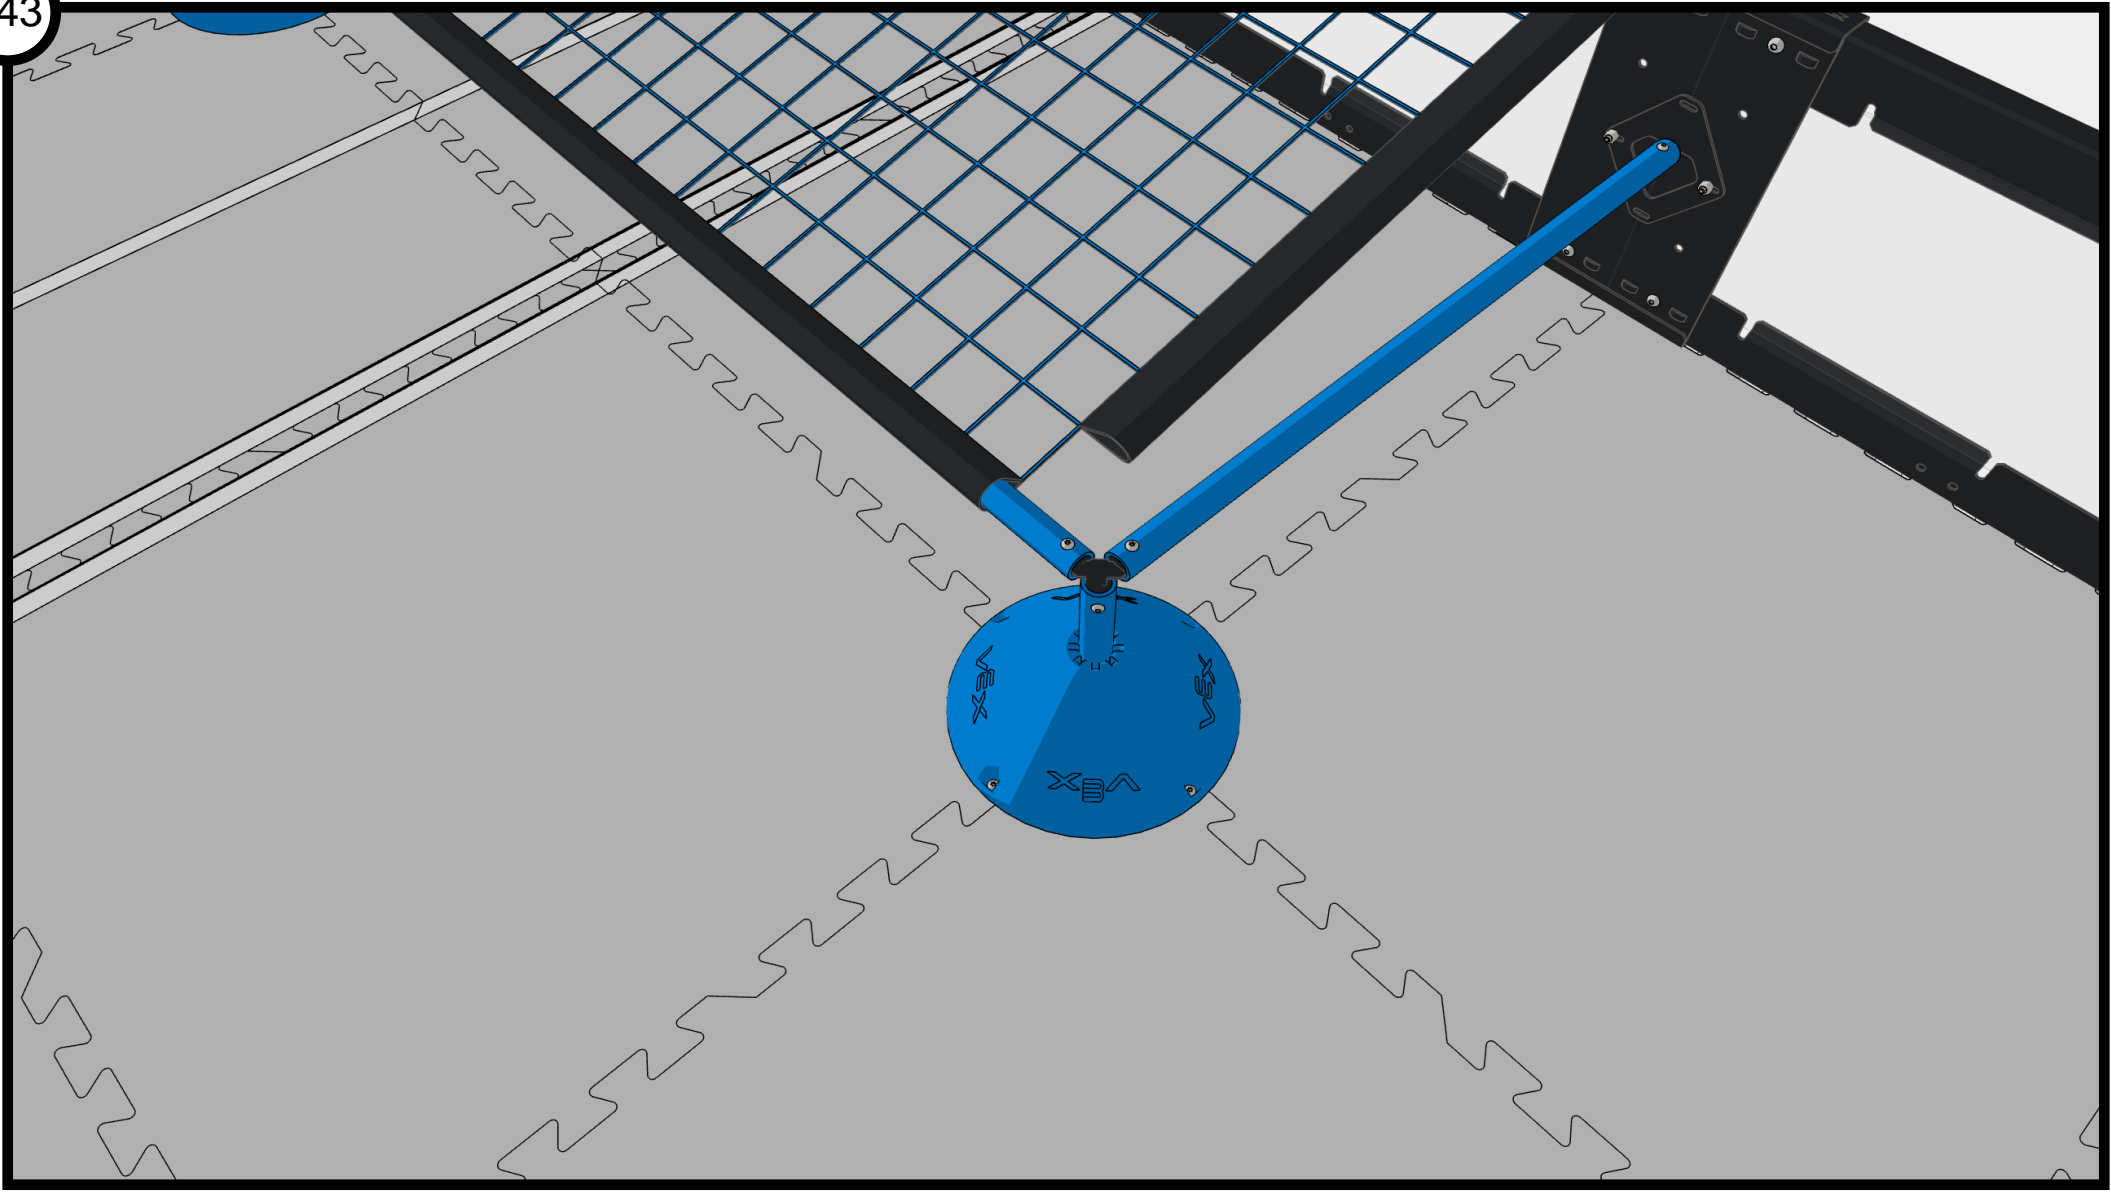

Fully Tighten Bolts

Star Drive Screw 8-32 x 1/2"
276-4992-001

#8-32 Nylock Nut
276-1027-001

Star Drive Screw 8-32 x 1/2"
276-4992-001

#8-32 Nylock Nut
276-1027-001

Star Drive Screw 8-32 x 3/8"
276-4991-001