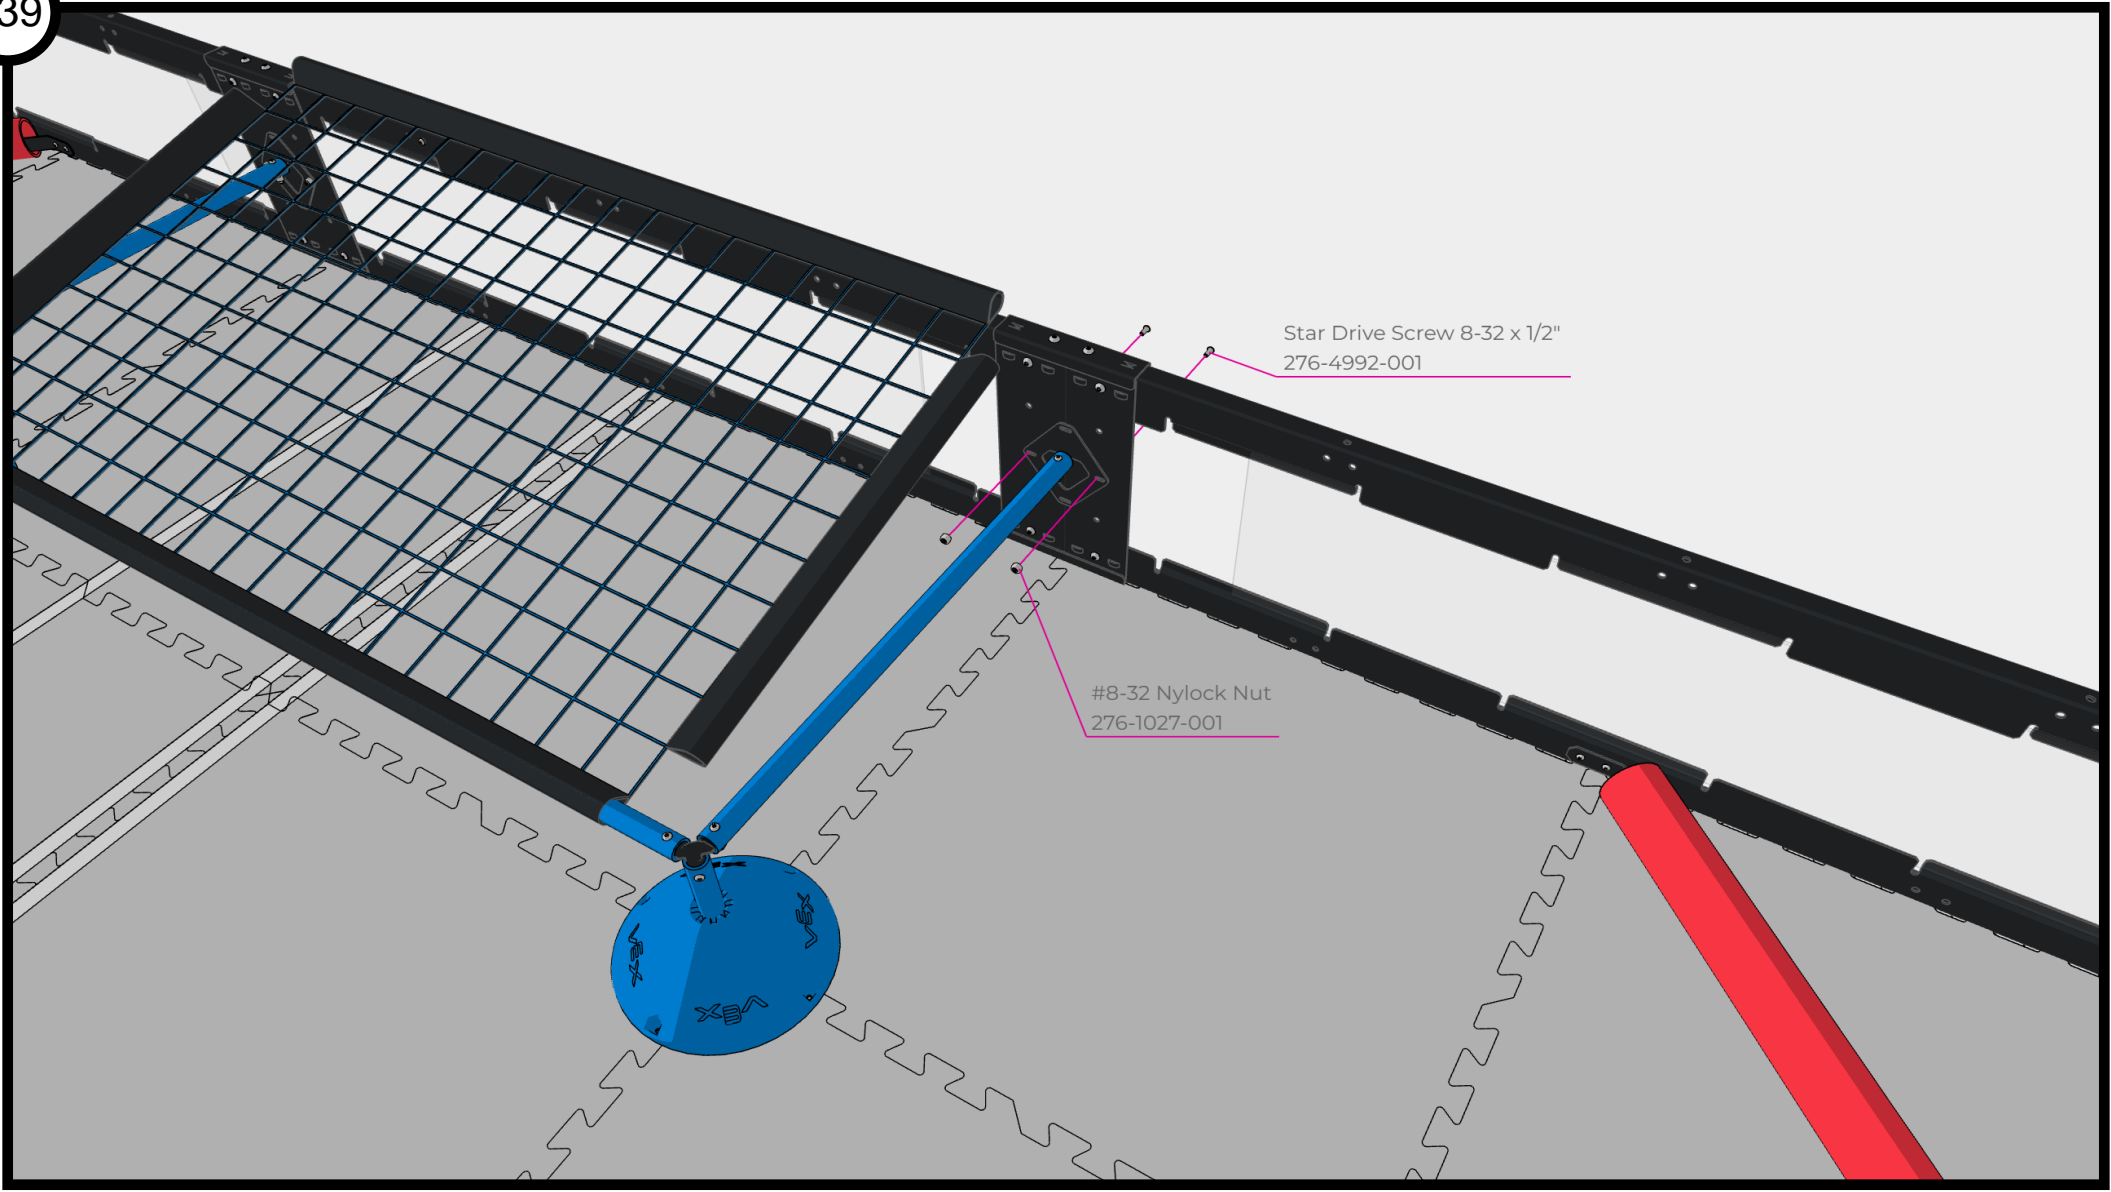

Fully Tighten Bolts

Star Drive Screw 8-32 x 1/2"
276-4992-001

#8-32 Nylock Nut
276-1027-001

Star Drive Screw 8-32 x 1/2"
276-4992-001

#8-32 Nylock Nut
276-1027-001

Star Drive Screw 8-32 x 3/8"
276-4991-001