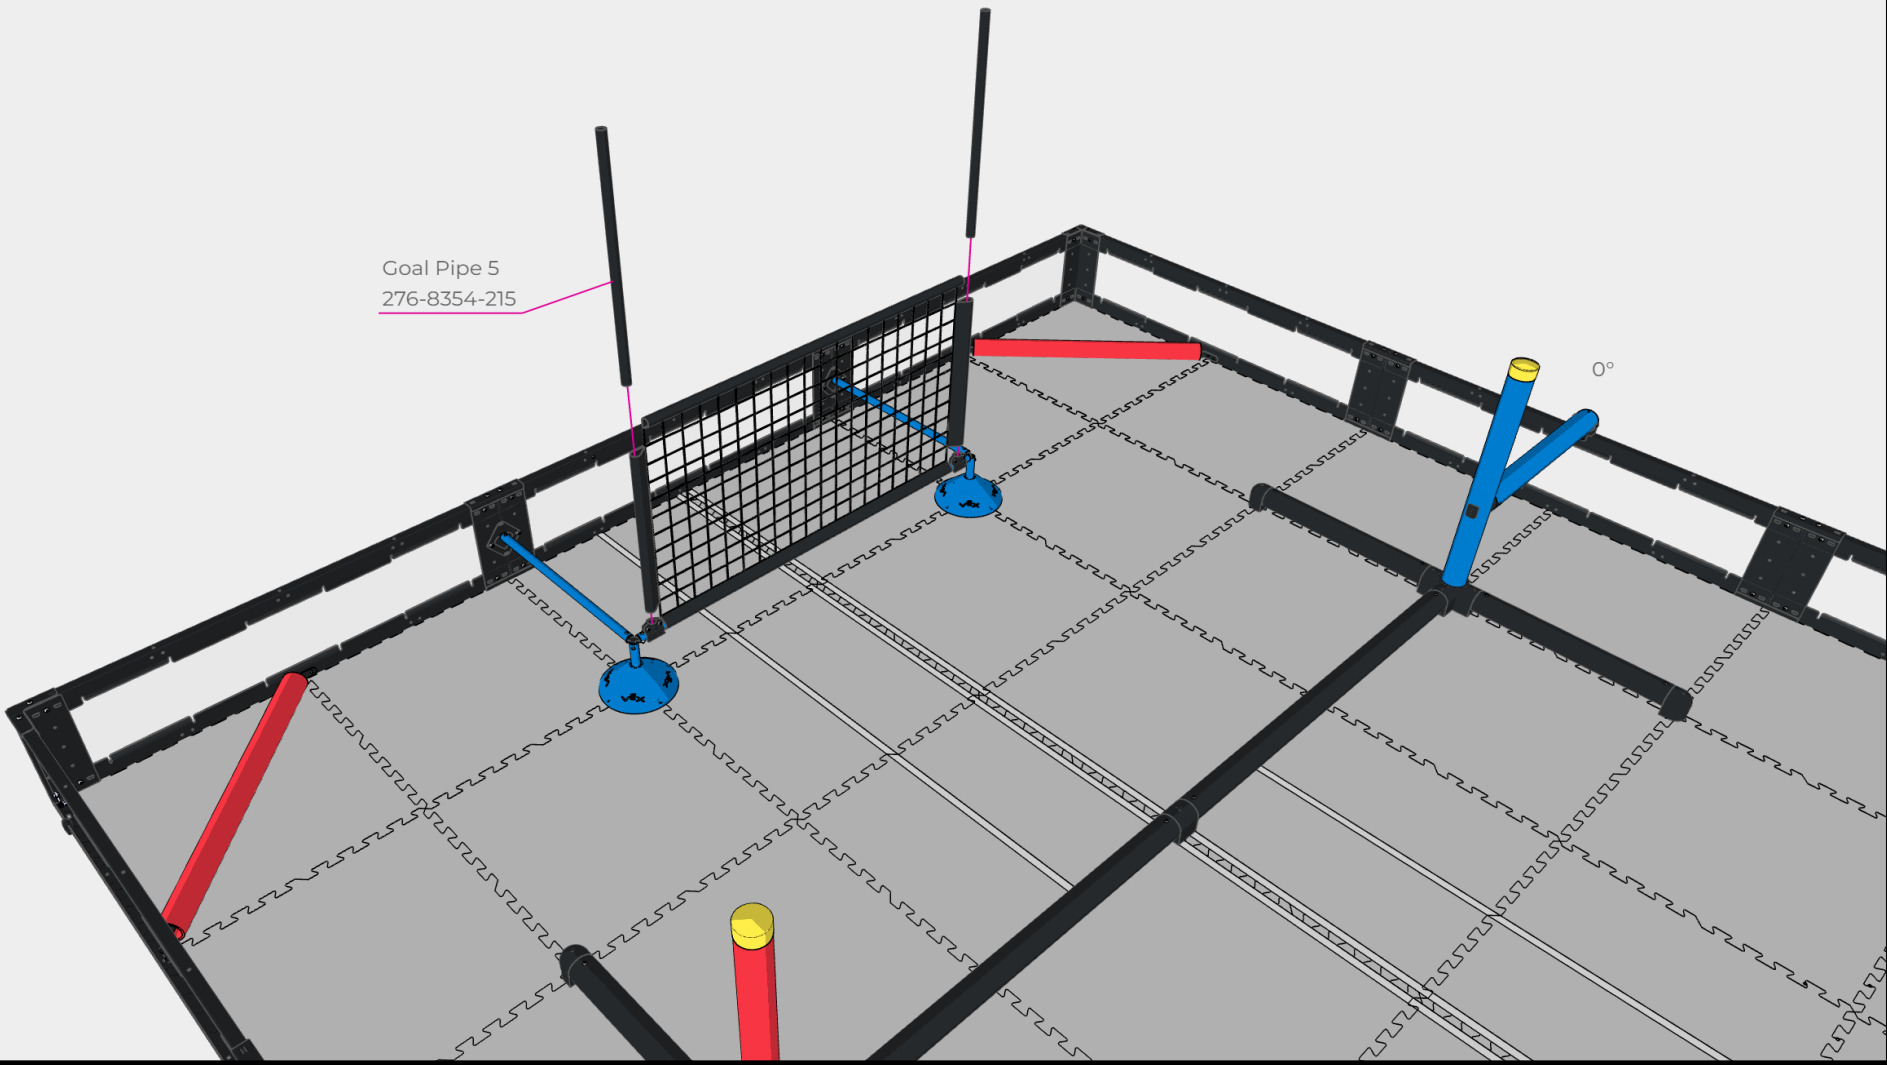

Star Drive Screw 8-32 x 3/8"
276-4991-001

Goal Pipe 5
276-8354-215

Goal Pipe 4
276-8354-213