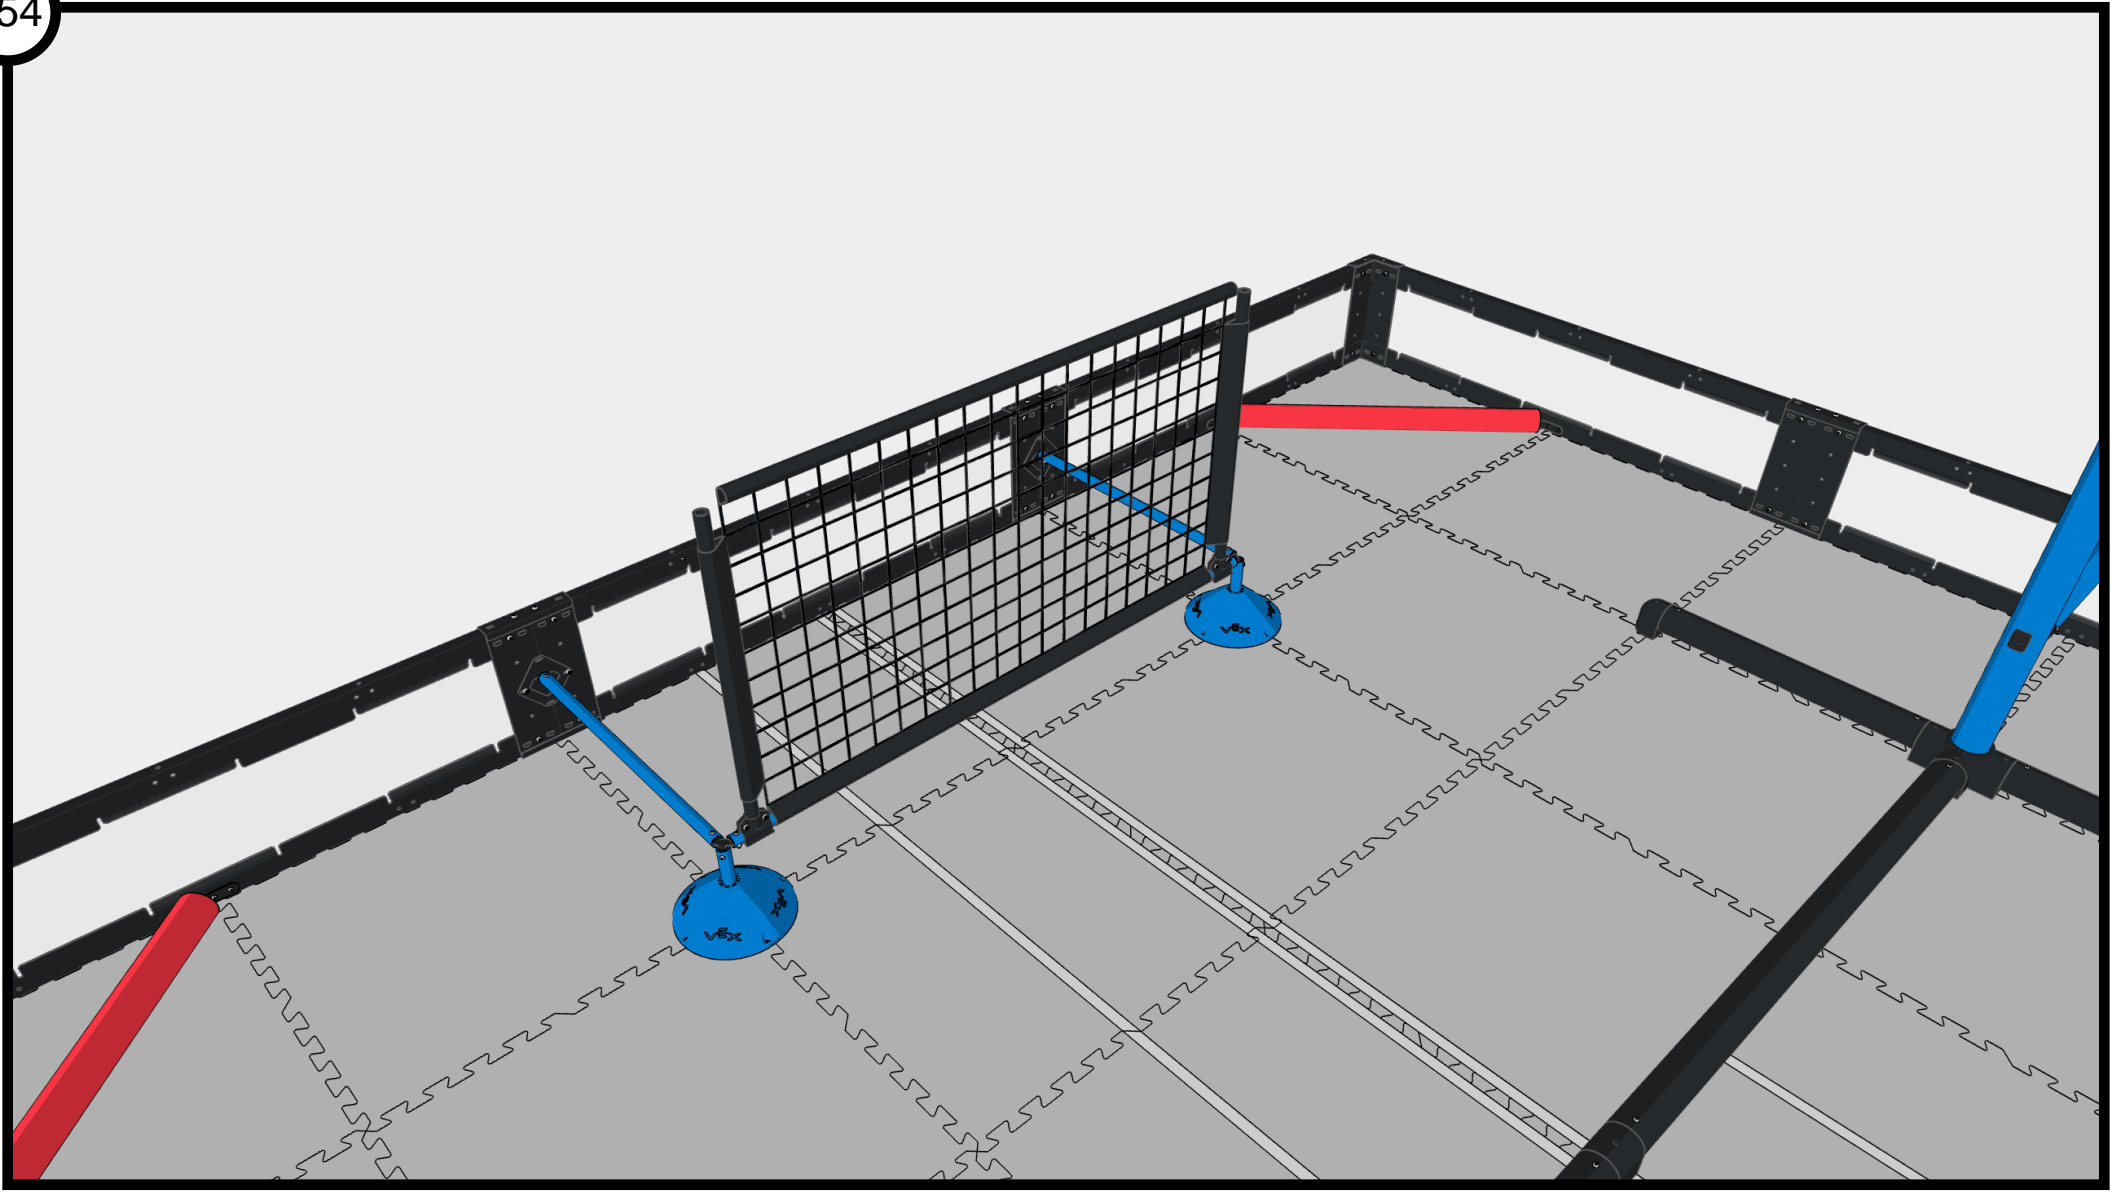

Star Drive Screw 8-32 x 3/8"
276-4991-001

Goal Pipe 5
276-8354-215

Goal Pipe 4
276-8354-213