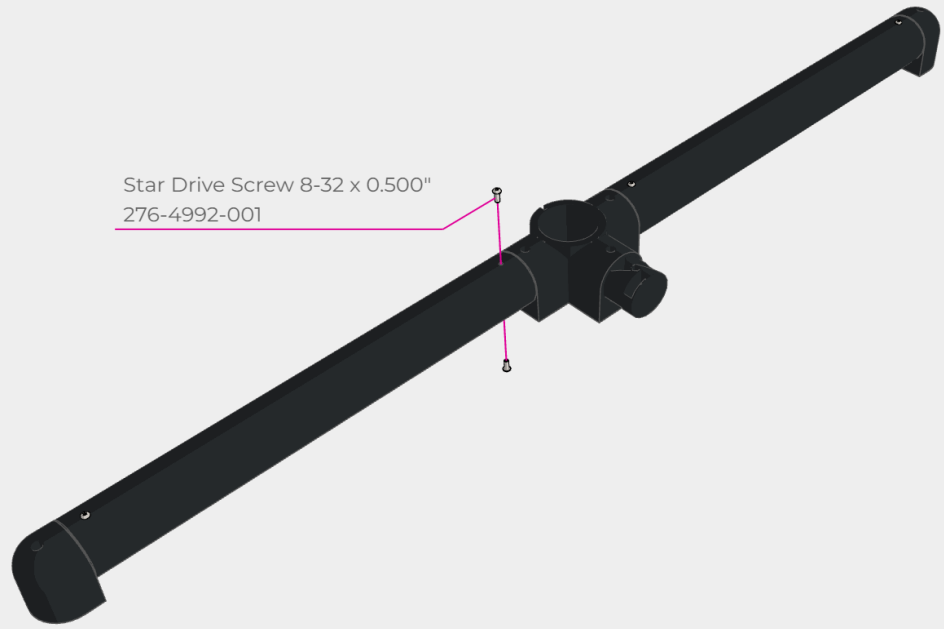

#8-32 Nylock Nut
276-1027-001

Climb Pole Support - Red
276-8354-155

Star Drive Screw 8-32 x 0.500"
276-4992-001

Star Drive Screw 8-32 x 0.375"
276-4991-001

#8-32 Nylock Nut
276-1027-001

Barrier Pipe Short
276-8354-102

Star Drive Screw 8-32 x 0.500"
276-4992-001

Star Drive Screw 8-32 x 0.500"
276-4992-001

#8-32 Nylock Nut
276-1027-001

Star Drive Screw 8-32 x 0.500"
276-4992-001

#8-32 Nylock Nut
276-1027-001

Barrier Pipe Long
276-8354-101

Star Drive Screw 8-32 x 0.500"
276-4992-001

Pole Cap
276-8354-156

Climbing Pole - Blue
276-8354-152

Star Drive Screw 8-32 x 1.250"
276-4997-001

#8-32 Nylock Nut
276-1027-001

#8-32 Nylock Nut
276-1027-001

Climbing Pole Support - Blue
276-8354-157