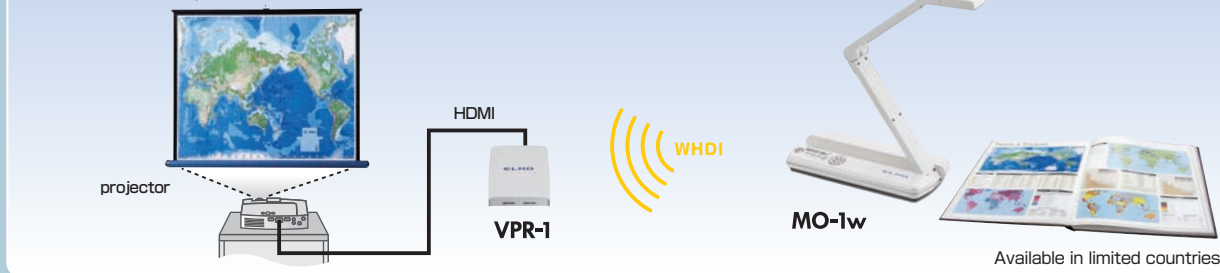

Mobile Quality

Versatile Business Presentation Tool
Visual Presenter MO-1
can be used in various business situations.

Show documents, small items and operation of the small equipment clearly on the monitor or screen. Provide persuasive power and increase the depth of understanding of your presentation. Light weight with compact design, you can carry the MO-1 wherever you need to go. Take it with you for important meetings with your clients or even on business trips.

Use the MO-1 during meetings for unlimited purposes, such as to review written contracts, to magnify small product parts, to demonstrate smart phones or tablets, or even as a web cam for online meetings. Furthermore, you can use the MO-1 as a scanner to transform documents, architectural models and product parts into digital data instantly.

What is a Visual Presenter?

A visual presenter is an image capture device used to project the images of documents and three dimensional objects placed underneath the camera to a screen through a projector or to a digital TV monitor. The equipped zoom lens allows you to adjust the size of the image as you wish. A visual presenter can also be called a document camera or visualizer.

Easy Interface Internet

●Wireless model: MO-1w / Receiver: VPR-1

The combination of MO-1w and VPR-1 enables the wireless transmission of quality images.

●Connection example

MO-1 / MO-1w Specifications

Model	MO-1	MO-1w
Power source	DC5V (AC adapter) / Power supply from USB (USB operation only)	
Power consumption	4.2W (Standby 0.25W) / USB 3.3W	7.4W (Standby 0.15W) / USB 3.5W
Image pick-up element	1/3.2" 5M pixel CMOS Sensor	
Effective pixels	Horizontal 2048, Vertical 1536	
Lens	F2.9	
Shooting area	Max. 257mm x 342mm (10 7/64" x 13 15/32") (WXGA / XGA / VGA)	
Focus	AF (One-push) / MANUAL	
White balance	AUTO / MANUAL	
Digital zoom	8 x	
Flicker correction	Provided	
HDMI output	1080i (30fps), 720p (30fps)	N/A
Analog RGB output	WXGA / XGA (20fps) When power is OFF: External RGB input (Only when AC adapter is used)	N/A
USB output	Type B (Mini), WXGA / XGA (20fps), VGA (20fps), 1080p (15fps), 720p (30fps)	
WHDI output (Uncompressed wireless image transmission)	N/A	WXGA / XGA, 1080i (30fps), 720p (30fps) / 720p (60fps)*
Input selection	HDMI / RGB / USB / External	WHDI / USB / External
Input terminal	Analog RGB (D-Sub), HDMI (Type A (standard) / HDMI compliant)	
Image rotation	Provided Camera Still image : 0°/90°/180°/270° Camera live image : 0°/180°	
Microphone	Built-in (USB / HDMI)	Built-in (USB / WHDI)
Still image capture	Provided	
SD card slot	Provided	
Illumination	White LED	
Weight	550g (1.2lbs)	590g (1.3lbs)
Accessories	AC adapter / Power cord / CD-ROM (Application software "Image Mate" / Instruction manual / Quick start guide) / USB cable / Safety instructions	

*When 720p 60fps is selected, the angle of view becomes narrower than 720p 30fps.

VPR-1 Specifications

Operating temperature	0C ~ 40C
Operating frequency	5190MHz ~ 5670MHz
Communication distance	Approx. 10m (32.8feet) (Varies depending on the operating environment)
Power source	AC adapter Input : 100V-240V, 0.5A, 50/60Hz Output : 5V, 2A
Standards	Compliant with HDMI / WHDI standards, Supports HDCP
Transmitter registration	Max. 8 units
HDMI OUT (Type A)	VGA (640x480) 60Hz/75Hz, SVGA (800x600) 60Hz/75Hz, XGA (1024x768) 60Hz/75Hz, WXGA (1280x768) 60Hz, WXGA (1280x800) 60Hz, SXGA (1280x1024) 60Hz/75Hz, 1152x864 (60Hz), 1280x960 (60Hz), 480p, 576p, 720p, 1080i, 1080p, 192 kHz x 24 bit
Power consumption	5.5W (5V / 1.1A) (Excluding the AC adapter)
Dimensions	L83 x W80 x H31 (mm) L 3 1/4" x W 3 1/8" x H 1 1/4"
Weight	110g (0.24lbs)

LET'S Start ICT in Education with "Document Camera"

Visit the ELMO global website to understand what a document camera is in 13 different languages. The ELMO global website introduces you to the useful and effective ways of using the document camera and how the ELMO document camera is used and supported by teachers worldwide. <http://www.elmoglobal.com>

ELMO's Helping to Provide a Greener Future for Our Children

ISO 9001
ISO 14001

ELMO CO., LTD. Distributed by
6-14, Meizen-cho, Mizuho-ku
Nagoya, 467-8567, Japan
E-mail : overseassales@elmo.co.jp

Grupo Descom
Material Escolar y Oficina

Printed in Japan (KW) 03/2012

ELMO