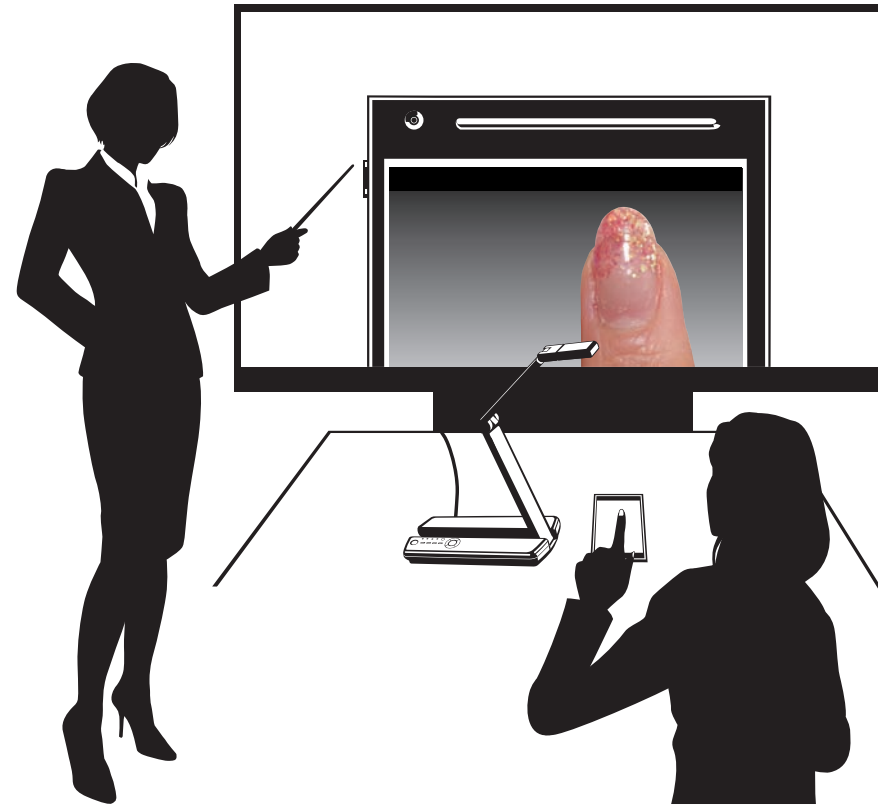

High-precision visual presentation tool

Quality