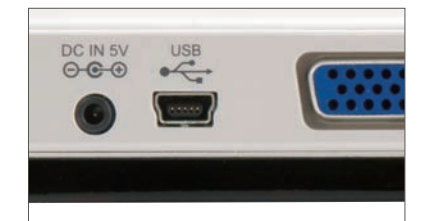

# Interface

SD card slot

Still images can be stored on the SD card.

HDMI input/output

High definition image presentation is possible.

Powered via USB\*

No AC adapter is required when the MO-1 is connected to a computer by the USB cable.