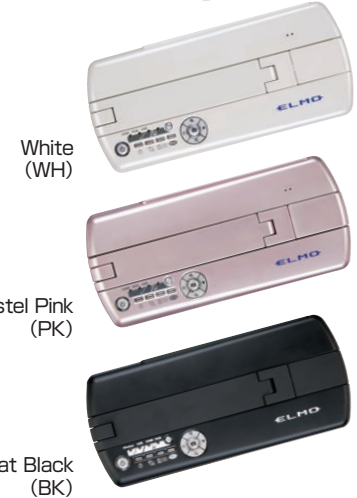

# Mobile

Easily carry the MO-1 with you by putting it inside your jacket pocket or in a small handbag. Make your presentation anywhere and anytime!

Weight  
**550g (1.2lbs)**

3 colors to choose from

High-precision visual presentation tool