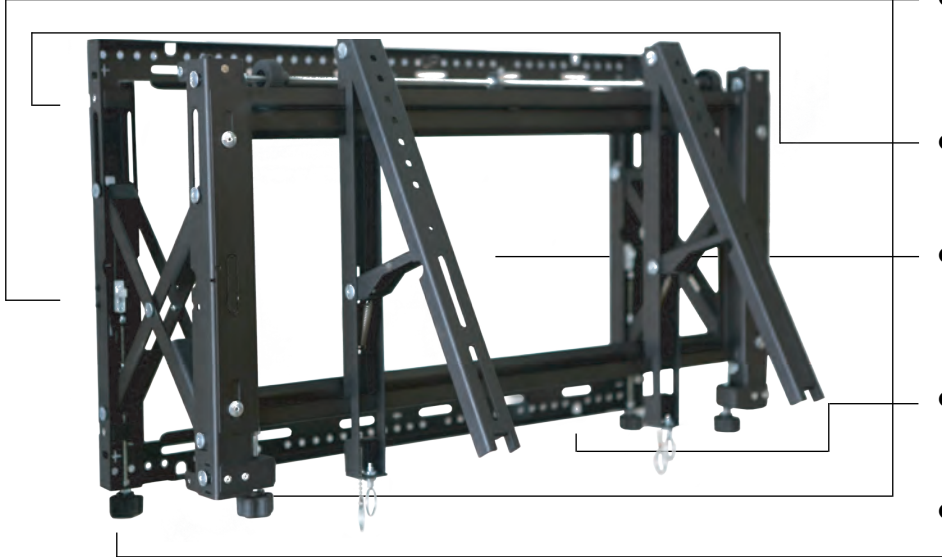

The VWPOP65-L is purpose designed for easy and fast servicing of recessed multi-screen installations. The simple one touch „pop out“ mechanism allows full extension of the display out of the videowall so access and servicing can be performed quickly and safely. Tool-less micro-adjustment is included for seamless alignment of the displays and precision dedicated spacers eliminate requirement for on-site calculations and measurements.

FEATURES

- Tool-less independent 8-point micro-adjustment provides seamless alignment of the displays.
- Fast Release Pop-out mechanism provides convenient display access designed for used in enclosed or recessed installations.
- Pop-out mechanism can be temporarily removed with security locking screw to prevent unintentional pop-outs.
- Open Frame design allows full electrical wiring access and Integrated cable management strips make display-to-display cabling simple.
- Sequentially drilled wall plate and precision dedicated display spacers eliminate requirement for on-site calculations.
- Fast Release Pop-Out mechanism can be adjusted for varying display weights, ensuring safe and controlled extension.

tool-less micro-adjustment

security padlock

dedicated spacers

FEATURES

min. 100x100
max. 600x400
mm

42"-65"

85-270 mm

0-28°